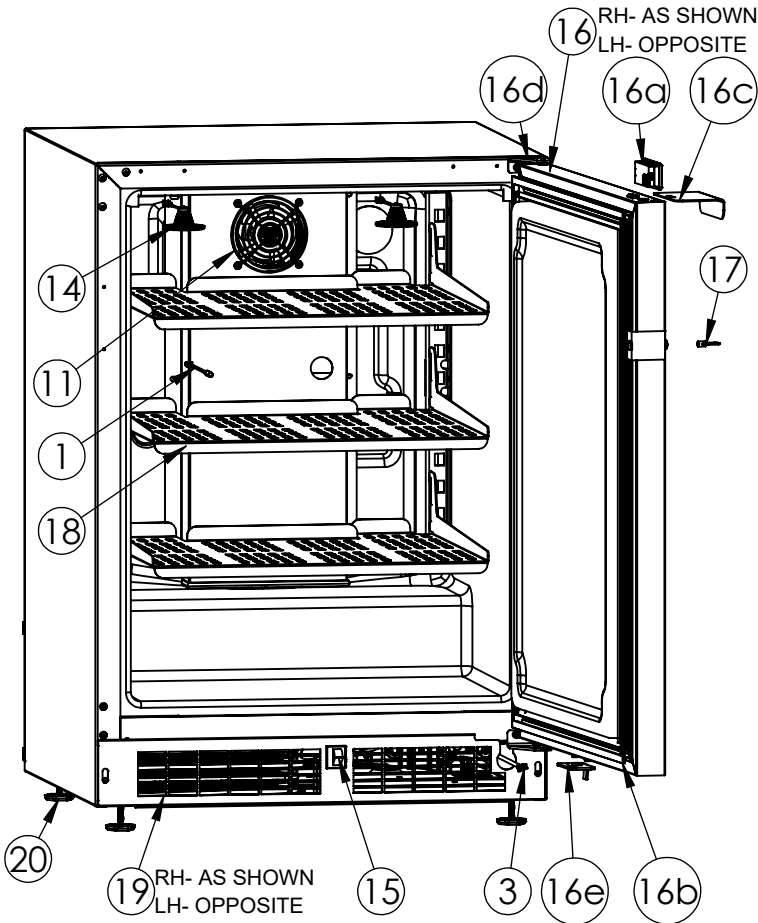

Service Parts List

marvelrefrigeration.com
800-223-3900

MS24FAS4LW1/MS24FAS4RW1		
Item	Description	Marvel P/N
1	Cab Thermistor	S41050531
2	Defrost Thermistor	S41050531
3	Comm Cable	S41013555-LS
4	Microsentry II Main Board	S41050526-11
5	Compressor	42249577
6	Evaporator	42249611
7	Condenser	42249374
8	Defrost Heater	42249372
9	Defrost Thermostat	S41013590
10	Condenser Fan and Blade	42249159
11	Evaporator Fan	S41014253
12	350mA Fan Power Supply	42248893
13	700mA LED Light Power Supply	42248894
14	White LED Light	42249105
15	Black Rocker Light Switch	42246922
16	LH White Door RH White Door 16a. Display: S41012982 16b. Black Gasket: S31580-034 16c. White Handle: 42249528 16d. Chrome Hinge PKG: 42249127 (LH) Or 42249128 (RH) 16e. Door Stop: 42249353 (LH) Or 42249352 (RH)	42249657 42249528
17	Keys	S41013540
18	Freezer Shelf	S41014225-WHT
19	LH Black Grille RH Black Grille	S41014476-BL S41014476-BR
20	Leveling Legs(4)	42243808
21	Power Cord	42248562