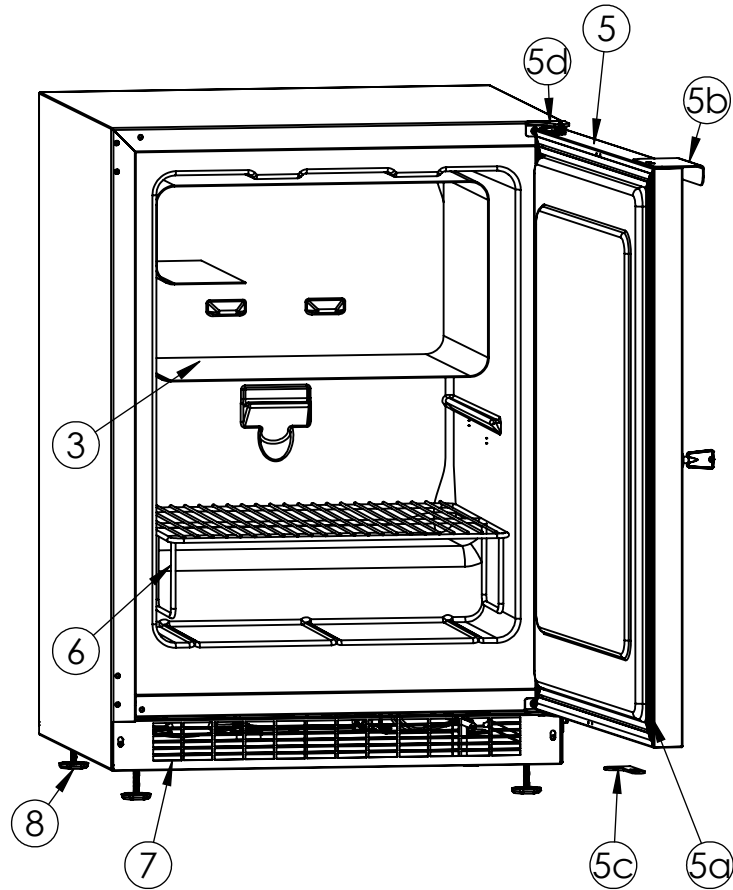

# Service Parts List

marvelrefrigeration.com  
800-223-3900

4EAF0100 (MS24FASHRW)		
Item	Description	Marvel P/N
1	Freezer Thermostat	<a href="#">42241341</a>
2	Compressor	Not Available
3	Evaporator	<a href="#">42247471</a>
4	Static Condenser	<a href="#">42242437</a>
5	RH White Door 5a. White Gasket: <a href="#">42241280</a> 5b. White Handle: <a href="#">42247593</a> 5c. White Hinge Adapters: <a href="#">42245258</a> 5d. Chrome Hinges: <a href="#">42240881</a>	42249650
6	Wire Shelf	<a href="#">42241652</a>
7	Black Grille	42249648
8	(4) Leveling Legs	<a href="#">42243808</a>
9	Power Cord	N/A (unit must be hardwired)