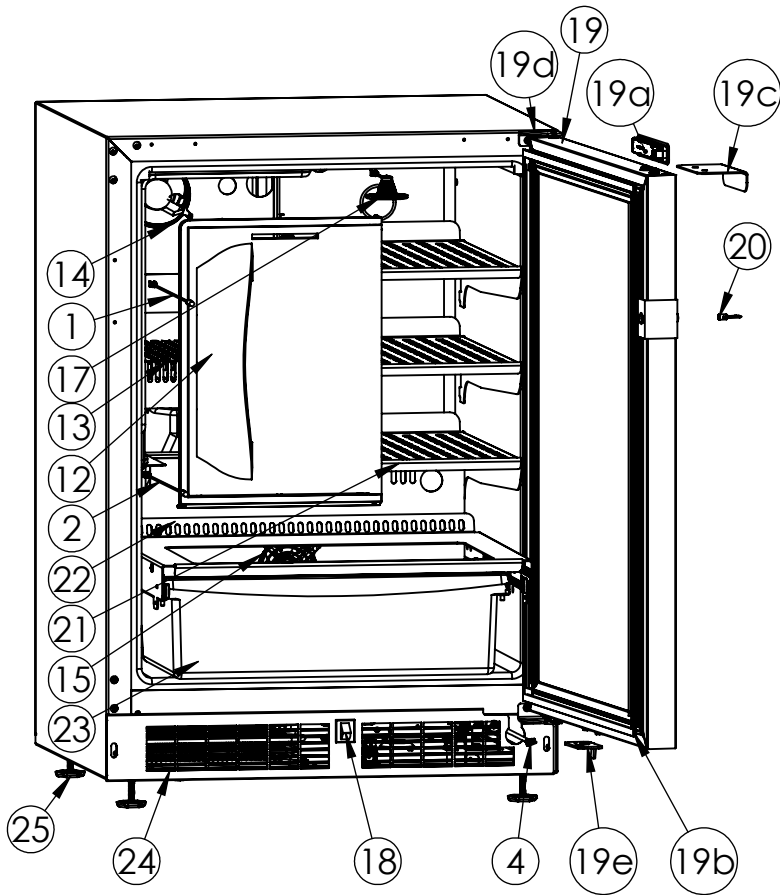

# Service Parts List

marvelrefrigeration.com  
800-223-3900

MS24RFS4RW1		
Item	Description	Marvel P/N
1	Freezer Thermistor	42249157
2	Fridge Thermistor	42249157
3	Defrost Thermistor	S41050531
4	Comm Cable	S41013555-LS
5	Main Board	S41050401-006
6	Compressor	42248158
7	Evaporator and Heat Exchanger	42249121
8	Condensor	42249374
9	Defrost Heater	42249372
10	Defrost Thermostat	S41013590
11	Condenser Fan Motor, Blade, & Shroud	42249159
12	Freezer Door	42249334
13	Freezer Shelf	S41013605-WHT
14	Freezer Fan	S41013588
15	Fridge Fan	S41013096
16	Damper	42249123
17	White LED Light	42249105
18	Black Rocker Light Switch	42246922
19	RH White Door 19a. Display: <a href="#">s41050442-RFI</a> 19b. Black Gasket: <a href="#">S31580-034</a> 19c. Door Handle: <a href="#">42249528</a> 19d. RH Hinges: <a href="#">42249128</a> 19e. RH Door Stop: <a href="#">42249352</a>	42249666
20	Keys	S41013540
21	Split Shelf	41014452-WHT
22	Utility Bin Shelf	42249325
23	Utility Bin	42249326
24	RH Black Grille	S41014476-BR
25	Leveling Legs(4)	42243808
26	Power Cord	S41014613