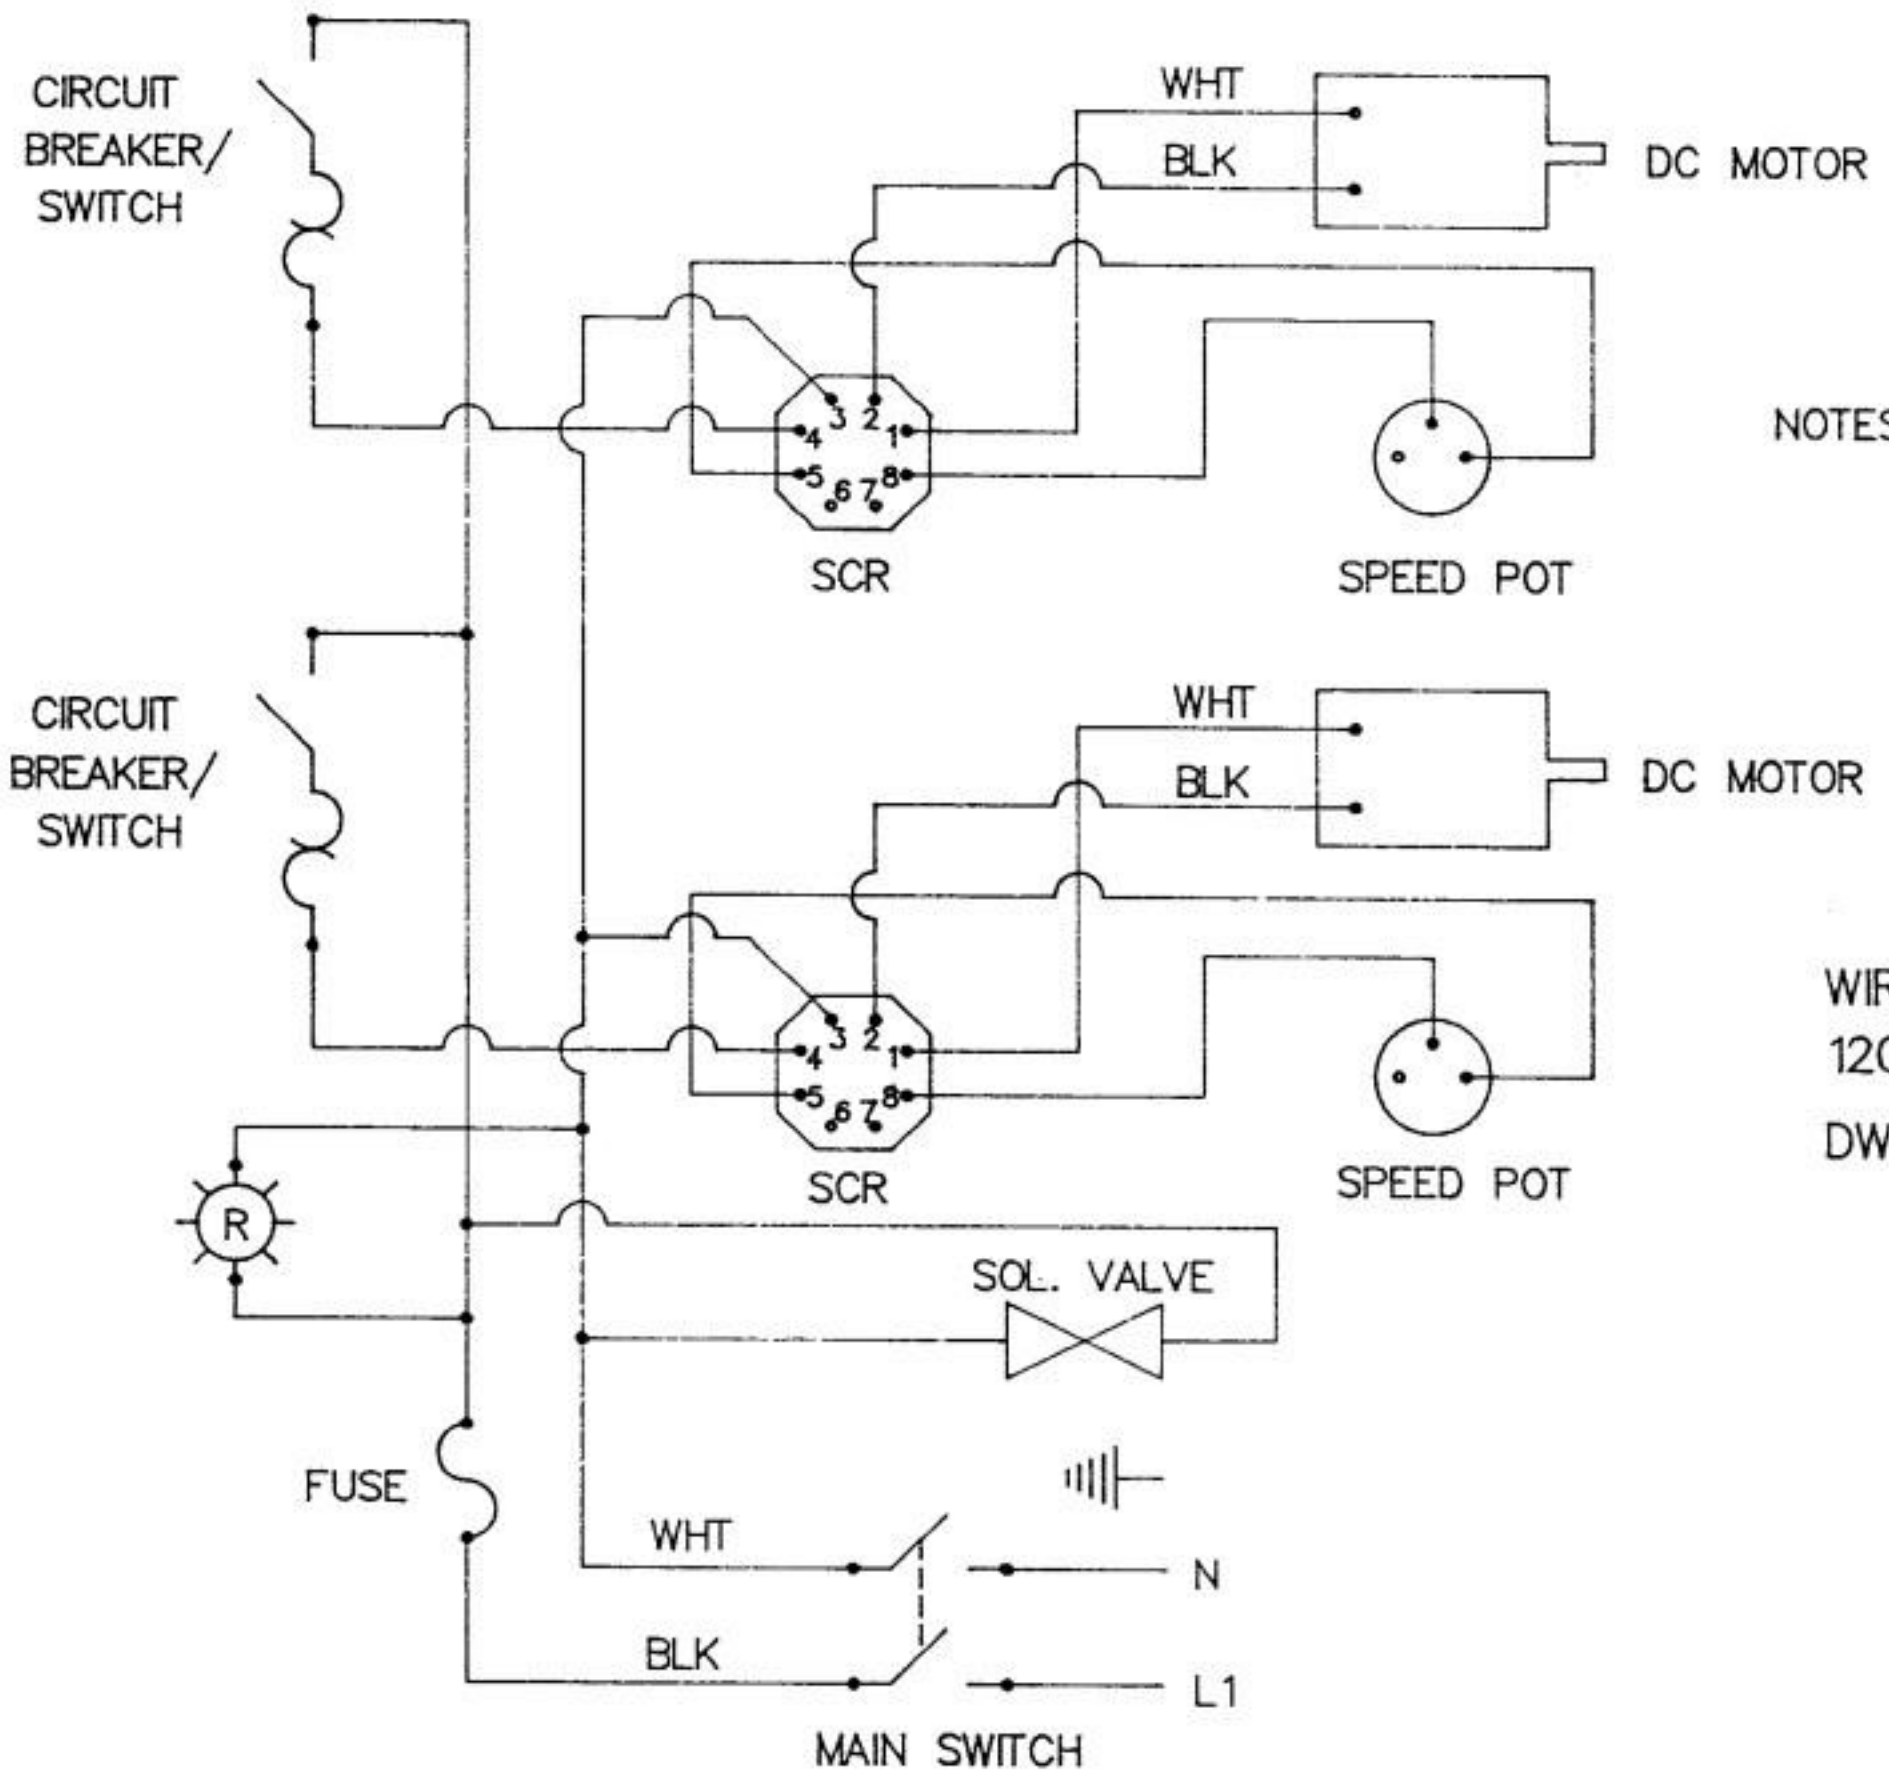

NOTES: ALL WIRES ARE TO BE #18 AWG
UNLESS OTHERWISE SPECIFIED.

WIRING DIAGRAM MODEL 1020G DOMESTIC
120V 1PH 50/60HZ 5A
5-17-95 DWG8465

200-240VAC / 1 ϕ / 50-60Hz 5AMP

NOTES: ALL WIRES ARE TO BE #18 AWG
UNLESS OTHERWISE SPECIFIED.

WIRING DIAGRAM MODEL 820G DOMESTIC
120V 1PH 50/60HZ 5A
DWG.# 6789 DATE: 10-11-89