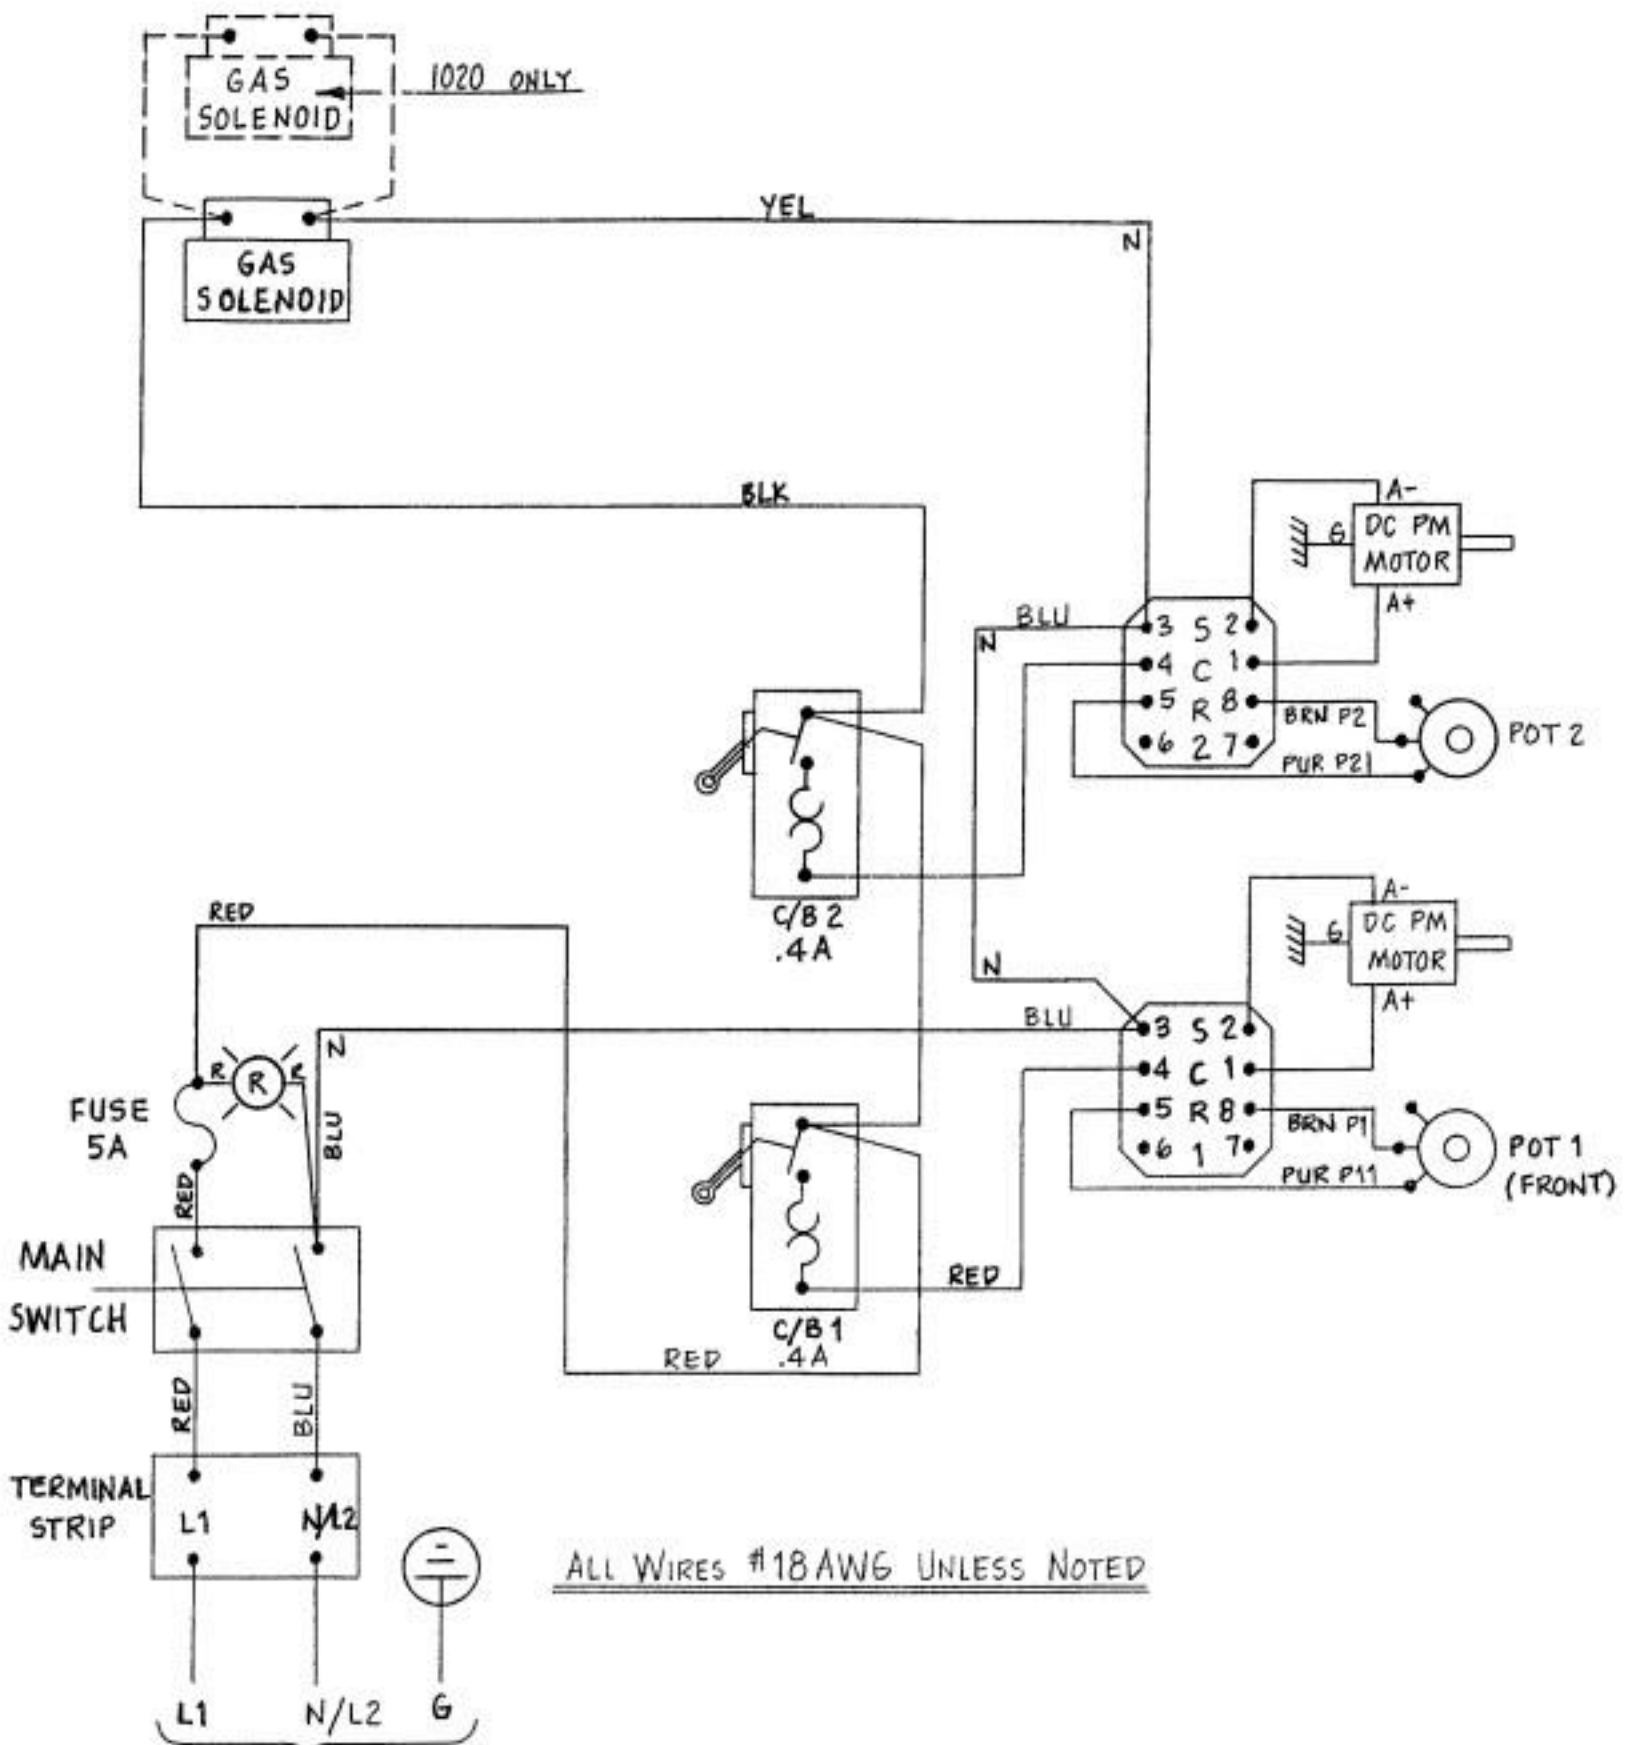

NOTES: ALL WIRES ARE TO BE #18 AWG
UNLESS OTHERWISE SPECIFIED.

WIRING DIAGRAM MODEL 1020G DOMESTIC
120V 1PH 50/60HZ 5A
5-17-95 DWG8465

200-240VAC / 1 ϕ / 50-60Hz 5AMP

NOTES: ALL WIRES ARE TO BE #18 AWG
UNLESS OTHERWISE SPECIFIED.

WIRING DIAGRAM MODEL 820G DOMESTIC
120V 1PH 50/60HZ 5A
DWG.# 6789 DATE: 10-11-89