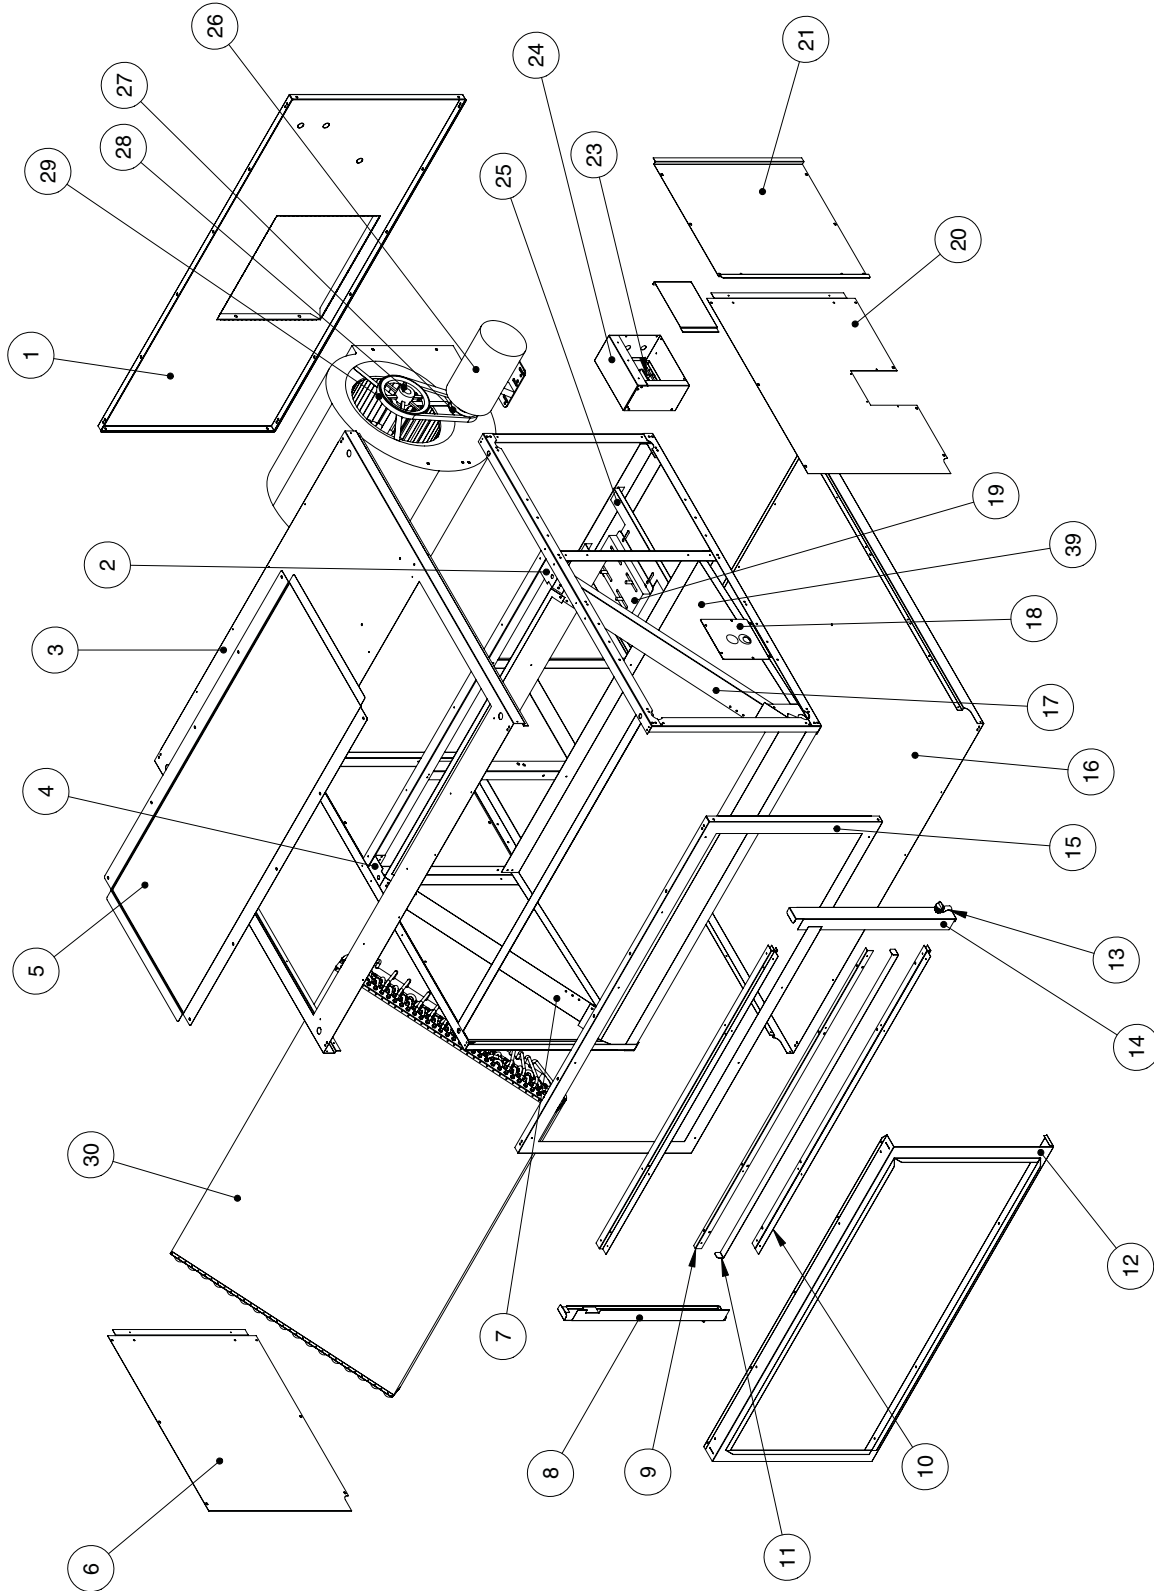

REPLACEMENT PARTS LIST

Air Handler B4SM Series

B4SM Air Handler

Item	Part #	Description	B4SM-090*				B4SM-120*		
			380-3-50	230/460-3-60	230-1-60	220/240-1-50	380-3-50	230-3-60	230-1-60
			918889	918890	918891	919418	918892	918893	918894
1	292691R	Pan, Top	1	1	1	1	1	1	
2	293651R	Bracket, Vertical, DP, Right	1	1	1	1	1	1	
3	292701R	Panel, Front, Return	1	1	1	1	1	1	
4	293661R	Bracket, Vertical, DP, Left	1	1	1	1	1	1	
5	293211R	Cover, Return Air	1	1	1	1	1	1	
6	295421R	Panel, Coil Access, LF	1	1	1	1	1	1	
7	293681R	Pan, Drain, Vert, LF	1	1	1	1	1	1	
8	292711R	Panel, Filter Access, LF	1	1	1	1	1	1	
9	293641R	Adapter, Filter Rack, Top	2	2	2	2	2	2	
10	295361R	Adapter, Filter Offset	2	2	2	2	2	2	
11	295351R	Slider, Filter	1	1	1	1	1	1	
12	293621R	Panel, Filter Rack, 2 Inch	1	1	1	1	1	1	
13	618080	Latch, Offset, Blk Handle	2	2	2	2	2	2	
14	292761R	Panel, Filter Access, RT	1	1	1	1	1	1	
15	292771R	Pan, Bottom	1	1	1	1	1	1	
16	292731R	Panel, Back	1	1	1	1	1	1	
17	293671R	Pan, Drain, Vert, RT	1	1	1	1	1	1	
18	295431R	Panel, Close-Off	1	1	1	1			
	295871R	Panel, Close-Off					1	1	
19	667367	Mount, Adjustable Motor, 56 Frame	1	1	1	1	1	1	
20	292741R	Panel, Coil Access, RT	1	1	1	1	1	1	
21	292781R	Panel, Top, LF & RT	2	2	2	2	2	2	
22	632483	Block, Terminal, 7 Pin (Not Shown)	1	1	1	1	1	1	
23	621668	Contactor, 2 Pole 20A			1	1		1	
	621667	Contactor, 3 Pole 30A	1	1			1		
24	294171R	Electrical Box Assembly	1	1	1	1	1	1	
25	293161R	Support, Mtr, Slotted, H Bracket	1	1	1	1	1	1	
26	622295R	Blower Motor			1			1	
	622209R	Blower Motor				1			
	622142R	Blower Motor	1	1			1	1	
27	667314	Sheave, 1VP40		1	1			1	
	667372	Sheave, 1VP44	1			1			
28	667366	Pulley, Blower, Drive, BK100	1	1	1	1			
	667368	Pulley, Blower, Drive, BK80				1	1	1	
29	669370	Belt, Blower Drive, A36		1	1				
	669598	Belt, Blower Drive, A37	1			1			
	669676	Belt, Blower Drive, A32					1	1	
	669706	Belt, Blower Drive, A33				1			
30	297191R	Complete Coil Assy, B4SM, 090	1	1	1	1			
	297192R	Complete Coil Assy, B4SM, 120					1	1	
31	618057	Key, Blower Shaft (Not Shown)	1	1	1	1	1	1	
32	634696	Blower Power Cord (Not Shown)	1	1			1		
	634695	Blower Power Cord (Not Shown)			1	1		1	
33	689089	Grommet, Flexible, 7/8" (Not Shown)	1	1	1	1			
	689977	Grommet, Flexible, 1" (Not Shown)	1	1	1	1	2	2	
	689086	Grommet, Flexible, 3/8" (Not Shown)					2	2	
34	664354	TXV, internal check (Not Shown)					1	1	
	664353	TXV with external check assy. (Not Shown)	1	1	1	1			
35	656355	PVC, Drain Tube, 3/4" (Not Shown)	2	2	2	2	2	2	
36	656356	PVC, Drain Plug, 3/4" (Not Shown)	1	1	1	1	1	1	
37	663656	Nut, Plastic-Knurled 3/4 FGH (Not Shown)	2	2	2	2	2	2	
38	669654	Filter, Permanent (Not Shown)	3	3	3	3	3	3	
39	669665	Drain Pan	1	1	1	1	1	1	
40	662102	Cap, Charging Port (Not Shown)					2	2	
41	662103	Core, Charging Port (Not Shown)	1	1	1	1	2	2	
42	663586	Distributor, 8 CIR (Not Shown)					2	2	
43	663812	Fitting, Access (Not Shown)	1	1	1	1			
44	663818	Cap, Service Port, Brass (Not Shown)	1	1	1	1			