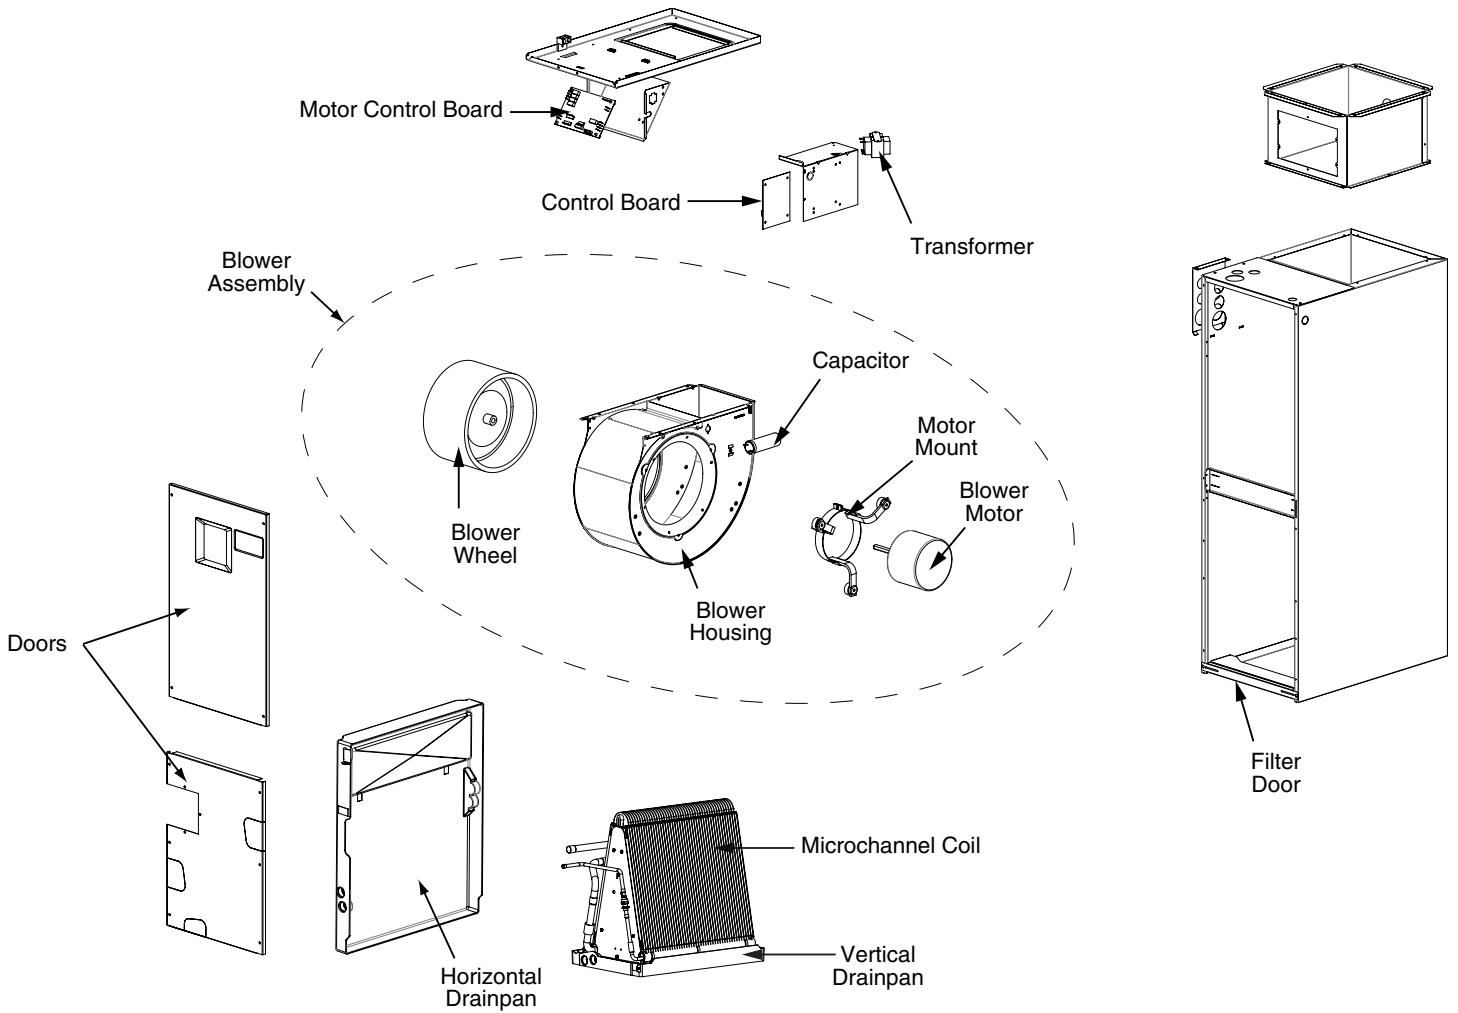

REPLACEMENT PARTS LIST

INDOOR AIR HANDLER
B6BMM0, B6BMMX, B6BM-X, B6EMMX, B6VMAX, & B6VMMX SERIES

NOTE: SOME MODELS USE A COPPER TUBE ALUMINUM FIN COIL. MICROCHANNEL COIL SHOWN IN PICTURE.

B6BMM0 AIR HANDLER