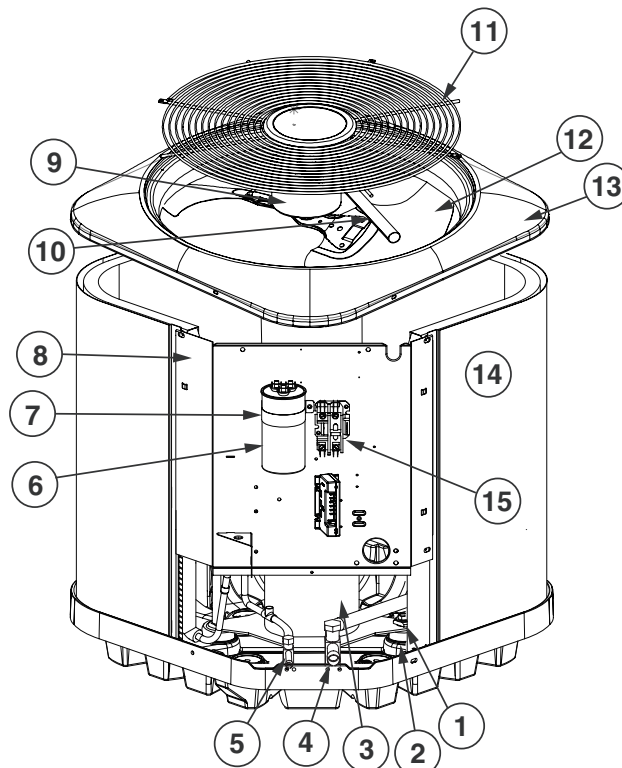

REPLACEMENT PARTS LIST

**RESIDENTIAL SPLIT SYSTEM AIR CONDITIONER
 CSA4BF SERIES
 16 SEER MODELS**

ITEM #	COMPONENT
1	COMPRESSOR BOLT
2	COMPRESSOR GROMMET
3	COMPRESSOR
4	REFRIGERANT VALVE (LG)
5	REFRIGERANT VALVE (SM)
6	CAPACITOR
7	CAPACITOR STRAP
8	CONTROL BOX
9	OUTDOOR FAN MOTOR
10	MOTOR WIRE CONDUIT
11	OUTDOOR FAN GRILLE
12	OUTDOOR FAN BLADE
13	TOP PAN
14	OUTDOOR COIL
15	CONTACTOR
16	ACCESS PANEL
17	CONTROL BOX COVER
18	OUTDOOR COIL GUARD

CSA4BF SERIES RESIDENTIAL SPLIT SYSTEM AIR CONDITIONER

COMPONENT	024KC	036KB	048KC	060KC
CAPACITOR	01-0083	01-0269	01-0262	01-0084
COMPRESSOR	921844	921769	921659	921793
COMPRESSOR BLANKET	689791R	689791R	689792R	689793R
COMPRESSOR MOLDED PLUG (HV)	634660R	634660R	634660R	634660R
COMPRESSOR MOLDED PLUG (LV)	634682	634682	634682	634682
CONTACTOR	624712	624712	624713	624714
FILTER DRIER	669764	669764	669764	669764
HIGH PRESSURE SWITCH	632473	632473	632473	632473
OUTDOOR COIL	1009901R	1009905R	1009904R	1009908R
OUTDOOR COIL GUARD	277523BR	277534BR	277535BR	277536BR
OUTDOOR FAN BLADE	667343R	667351R	667319R	667319R
OUTDOOR FAN GRILLE	669592R	669591R	669591R	669591R
OUTDOOR FAN MOTOR	621919	622018	622656	622656
REFRIGERANT VALVE (LG)	663864R	663864R	663865R	663865R
REFRIGERANT VALVE (SM)	663862R	663862R	663862R	663862R