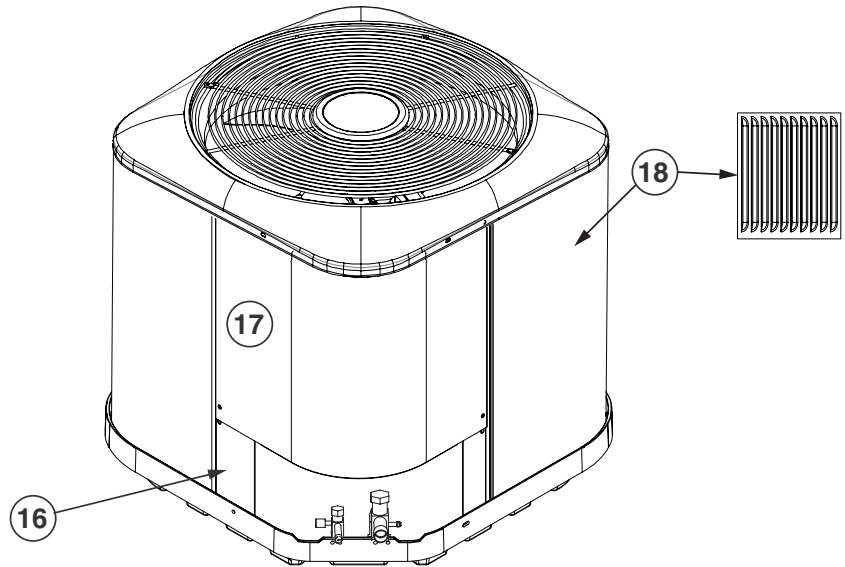

REPLACEMENT PARTS LIST

**RESIDENTIAL SPLIT SYSTEM AIR CONDITIONER
 CSA4BF SERIES
 16 SEER MODELS**

ITEM #	COMPONENT
1	COMPRESSOR BOLT
2	COMPRESSOR GROMMET
3	COMPRESSOR
4	REFRIGERANT VALVE (LG)
5	REFRIGERANT VALVE (SM)
6	CAPACITOR
7	CAPACITOR STRAP
8	CONTROL BOX
9	OUTDOOR FAN MOTOR
10	MOTOR WIRE CONDUIT
11	OUTDOOR FAN GRILLE
12	OUTDOOR FAN BLADE
13	TOP PAN
14	OUTDOOR COIL
15	CONTACTOR
16	ACCESS PANEL
17	CONTROL BOX COVER
18	OUTDOOR COIL GUARD

CSA4BF SERIES RESIDENTIAL SPLIT SYSTEM AIR CONDITIONER

COMPONENT	024KC	036KB	048KC	060KC
CAPACITOR	01-0083	01-0269	01-0262	01-0084
COMPRESSOR	921844	921769	921659	921793
COMPRESSOR BLANKET	689791R	689791R	689792R	689793R
COMPRESSOR MOLDED PLUG (HV)	634660R	634660R	634660R	634660R
COMPRESSOR MOLDED PLUG (LV)	634682	634682	634682	634682
CONTACTOR	624712	624712	624713	624714
FILTER DRIER	669764	669764	669764	669764
HIGH PRESSURE SWITCH	632473	632473	632473	632473
OUTDOOR COIL	1009901R	1009905R	1009904R	1009908R
OUTDOOR COIL GUARD	277523BR	277534BR	277535BR	277536BR
OUTDOOR FAN BLADE	667343R	667351R	667319R	667319R
OUTDOOR FAN GRILLE	669592R	669591R	669591R	669591R
OUTDOOR FAN MOTOR	621919	622018	622656	622656
REFRIGERANT VALVE (LG)	663864R	663864R	663865R	663865R
REFRIGERANT VALVE (SM)	663862R	663862R	663862R	663862R