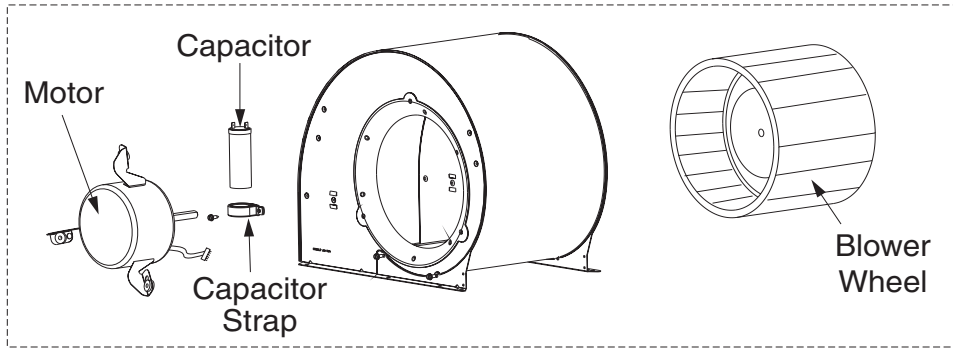

5 Ton Blower

REPLACEMENT PARTS LIST

**E4 SERIES ELECTRIC FURNACE
MODELS -010, -012, -015, -017, -020, -023**

Blower Assembly