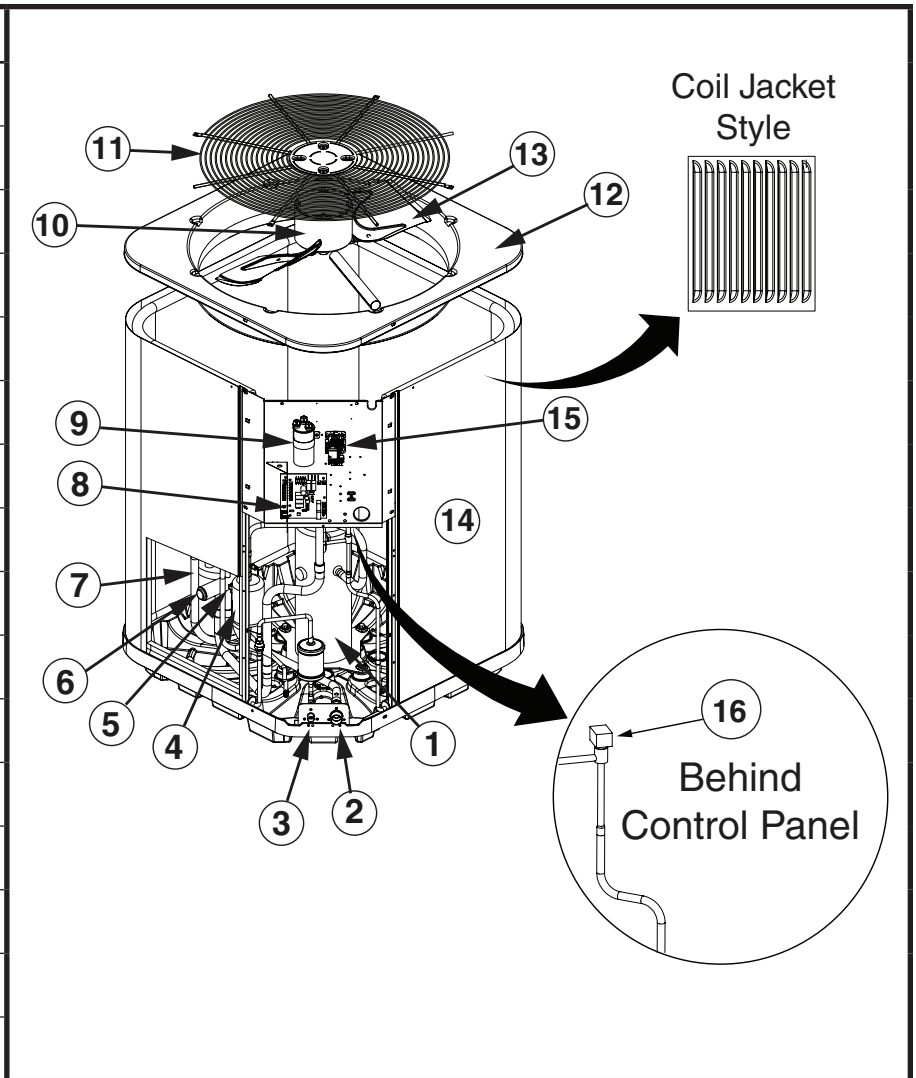

## REPLACEMENT PARTS LIST

SPLIT SYSTEM HEAT PUMP WITH MICROCHANNEL COIL

ET4QE SERIES

14 SEER MODELS

ITEM #	COMPONENT
1	COMPRESSOR
2	REFRIGERANT VALVE (LG)
3	REFRIGERANT VALVE (SM)
4	MUFFLER
5	REVERSING VALVE COIL
6	REVERSING VALVE
7	ACCUMULATOR
8	DEFROST BOARD
9	CAPACITOR
10	OUTDOOR FAN MOTOR
11	OUTDOOR FAN GRILLE
12	TOP PAN
13	OUTDOOR FAN BLADE
14	OUTDOOR COIL
15	CONTACTOR
16	HOT GAS BYPASS SOLENOID

## ET4QE SERIES SPLIT SYSTEM HEAT PUMP

COMPONENT	ET4QE-024KA	ET4QE-030KA	ET4QE-036KA	ET4QE-042KA	ET4QE-048KA
	922536E	922537E	922538E	922539E	922540E
ACCUMULATOR	668853R	668853R	668794R	668854R	668854R
AMBIENT SENSOR	624780	624780	624780	624780	624780
CAPACITOR	01-0083	01-0084	01-0085	01-0273	01-0271
COMPRESSOR	921422	921424	921426	921463	921465
COMPRESSOR MOLDED PLUG	634659R	634659R	634659R	634659R	634660R
CONTACTOR	624826	624826	624826	624827	624827
CRANKCASE HEATER	632410R	632410R	632410R	632410R	632410R
DEFROST BOARD	624813	624813	624813	624813	624813
DEFROST SENSOR	624812R	624812R	624812R	624812R	624812R
DISTRIBUTOR	664588R	664588R	664588R	664588R	664588R
FILTER DRIER	669762	669762	669762	669761	669761
HIGH PRESSURE SWITCH	632473R	632473R	632473R	632473R	632473R
HOT GAS BYPASS COIL	669992	669992	669992	669992	669992
HOT GAS BYPASS VALVE	669964	669964	669964	669964	669964
MUFFLER	669546R	669546R	669546R	669546R	669546R
OUTDOOR COIL	664905R	664906R	664907R	664908R	664908R
OUTDOOR COIL GUARD	D11233R	277535R	277536R	277536R	277536R
OUTDOOR FAN BLADE	667383	667383	667383	667383	667383
OUTDOOR FAN GRILLE	669335R	669335R	669335R	669335R	669335R
OUTDOOR FAN MOTOR	622171R	622171R	622080R	621990R	621990R
REFRIGERANT VALVE (LG)	664478	664478	664479	664479	664479
REFRIGERANT VALVE (SM)	664477	664477	664477	664477	664477
REVERSING VALVE	669465R	669465R	M0079102	M0079102	M0079102
REVERSING VALVE COIL	669470R	669470R	669937R	669937R	669937R
SWIVEL NUT CONNECTOR	664194R	664194R	664194R	664194R	664194R
TOP PAN	496162R	496162R	496162R	496162R	496162R