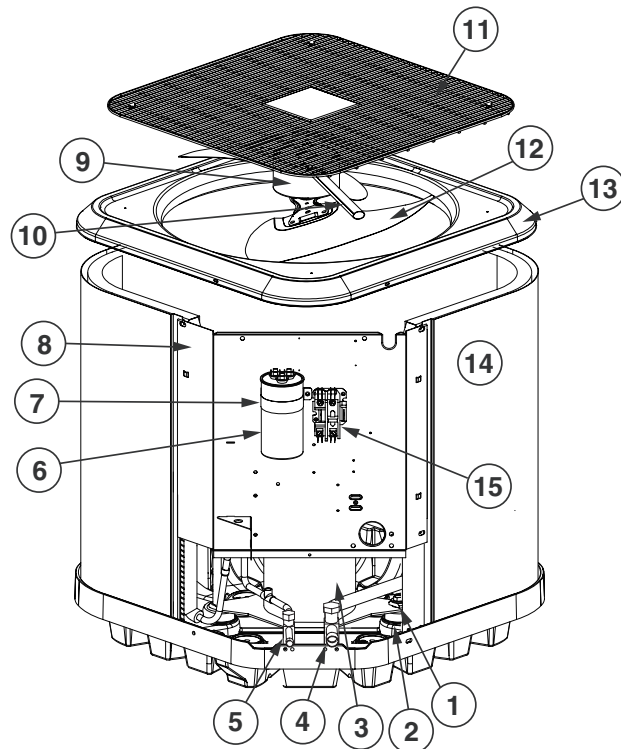

REPLACEMENT PARTS LIST

RESIDENTIAL SPLIT SYSTEM AIR CONDITIONER

FS4BF SERIES

16 SEER MODELS

| ITEM # | COMPONENT |
|--------|------------------------|
| 1 | COMPRESSOR BOLT |
| 2 | COMPRESSOR GROMMET |
| 3 | COMPRESSOR |
| 4 | REFRIGERANT VALVE (LG) |
| 5 | REFRIGERANT VALVE (SM) |
| 6 | CAPACITOR |
| 7 | CAPACITOR STRAP |
| 8 | CONTROL BOX |
| 9 | OUTDOOR FAN MOTOR |
| 10 | MOTOR WIRE CONDUIT |
| 11 | OUTDOOR FAN GRILLE |
| 12 | OUTDOOR FAN BLADE |
| 13 | TOP PAN |
| 14 | OUTDOOR COIL |
| 15 | CONTACTOR |
| 16 | ACCESS PANEL |
| 17 | CONTROL BOX COVER |
| 18 | OUTDOOR COIL GUARD |

FS4BF SERIES RESIDENTIAL SPLIT SYSTEM AIR CONDITIONER

| COMPONENT | 024KB | 036KB | 048KC | 060KC |
|-----------------------------|---------|---------|---------|---------|
| CAPACITOR | 01-0083 | 01-0269 | 01-0262 | 01-0084 |
| COMPRESSOR | 921844 | 921769 | 921659 | 921793 |
| COMPRESSOR BLANKET | 689791R | 689791R | 689792R | 689793R |
| COMPRESSOR MOLDED PLUG (HV) | 634660R | 634660R | 634660R | 634660R |
| COMPRESSOR MOLDED PLUG (LV) | 634682 | 634682 | 634682 | 634682 |
| CONTACTOR | 624712 | 624712 | 624713 | 624714 |
| FILTER DRIER | 669764 | 669764 | 669764 | 669764 |
| HIGH PRESSURE SWITCH | 632473 | 632473 | 632473 | 632473 |
| OUTDOOR COIL | 664826R | 664702R | 2C0731R | 664879R |
| OUTDOOR COIL GUARD | 277523R | 277534R | 277535R | 277536R |
| OUTDOOR FAN BLADE | 667343R | 667351R | 667319R | 667319R |
| OUTDOOR FAN GRILLE | 669662R | 669934R | 669934R | 669934R |
| OUTDOOR FAN MOTOR | 621919 | 622018 | 622656 | 622656 |
| REFRIGERANT VALVE (LG) | 663864R | 663864R | 663865R | 663865R |
| REFRIGERANT VALVE (SM) | 663862R | 663862R | 663862R | 663862R |