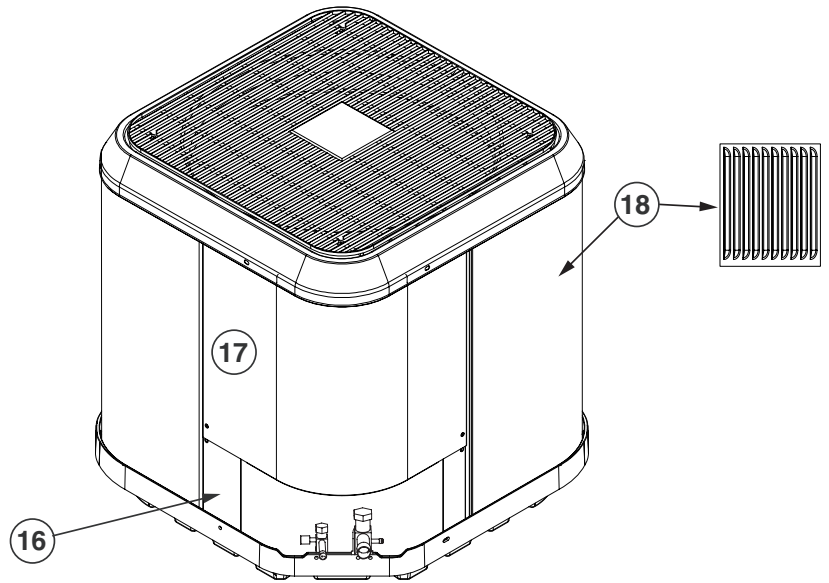

REPLACEMENT PARTS LIST

RESIDENTIAL SPLIT SYSTEM AIR CONDITIONER

FS4BF SERIES

16 SEER MODELS

| ITEM # | COMPONENT |
|--------|------------------------|
| 1 | COMPRESSOR BOLT |
| 2 | COMPRESSOR GROMMET |
| 3 | COMPRESSOR |
| 4 | REFRIGERANT VALVE (LG) |
| 5 | REFRIGERANT VALVE (SM) |
| 6 | CAPACITOR |
| 7 | CAPACITOR STRAP |
| 8 | CONTROL BOX |
| 9 | OUTDOOR FAN MOTOR |
| 10 | MOTOR WIRE CONDUIT |
| 11 | OUTDOOR FAN GRILLE |
| 12 | OUTDOOR FAN BLADE |
| 13 | TOP PAN |
| 14 | OUTDOOR COIL |
| 15 | CONTACTOR |
| 16 | ACCESS PANEL |
| 17 | CONTROL BOX COVER |
| 18 | OUTDOOR COIL GUARD |

FS4BF SERIES RESIDENTIAL SPLIT SYSTEM AIR CONDITIONER

| COMPONENT | 024KB | 036KB | 048KC | 060KC |
|-----------------------------|---------|---------|---------|---------|
| CAPACITOR | 01-0083 | 01-0269 | 01-0262 | 01-0084 |
| COMPRESSOR | 921844 | 921769 | 921659 | 921793 |
| COMPRESSOR BLANKET | 689791R | 689791R | 689792R | 689793R |
| COMPRESSOR MOLDED PLUG (HV) | 634660R | 634660R | 634660R | 634660R |
| COMPRESSOR MOLDED PLUG (LV) | 634682 | 634682 | 634682 | 634682 |
| CONTACTOR | 624712 | 624712 | 624713 | 624714 |
| FILTER DRIER | 669764 | 669764 | 669764 | 669764 |
| HIGH PRESSURE SWITCH | 632473 | 632473 | 632473 | 632473 |
| OUTDOOR COIL | 664826R | 664702R | 2C0731R | 664879R |
| OUTDOOR COIL GUARD | 277523R | 277534R | 277535R | 277536R |
| OUTDOOR FAN BLADE | 667343R | 667351R | 667319R | 667319R |
| OUTDOOR FAN GRILLE | 669662R | 669934R | 669934R | 669934R |
| OUTDOOR FAN MOTOR | 621919 | 622018 | 622656 | 622656 |
| REFRIGERANT VALVE (LG) | 663864R | 663864R | 663865R | 663865R |
| REFRIGERANT VALVE (SM) | 663862R | 663862R | 663862R | 663862R |