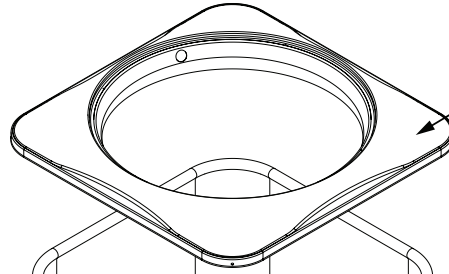

REPLACEMENT PARTS LIST

**RESIDENTIAL SPLIT SYSTEM HEAT PUMP
FSH3BF4M2SX SERIES
15.2 SEER2 MODELS**

Corner Post Style

Panel Style

Corner Post

Outdoor Fan Grille

Outdoor Fan Motor

Large Panel

Large Panel

Top Pan

Corner Post

Corner Post

Capacitor

Defrost Board

Outdoor Coil

Contactor

Compressor

Refrigerant Valve (SM)

Refrigerant Valve (LG)

Hot Gas Bypass Solenoid

Behind Control Panel

Small Panel

Small Panel

Left Back Post