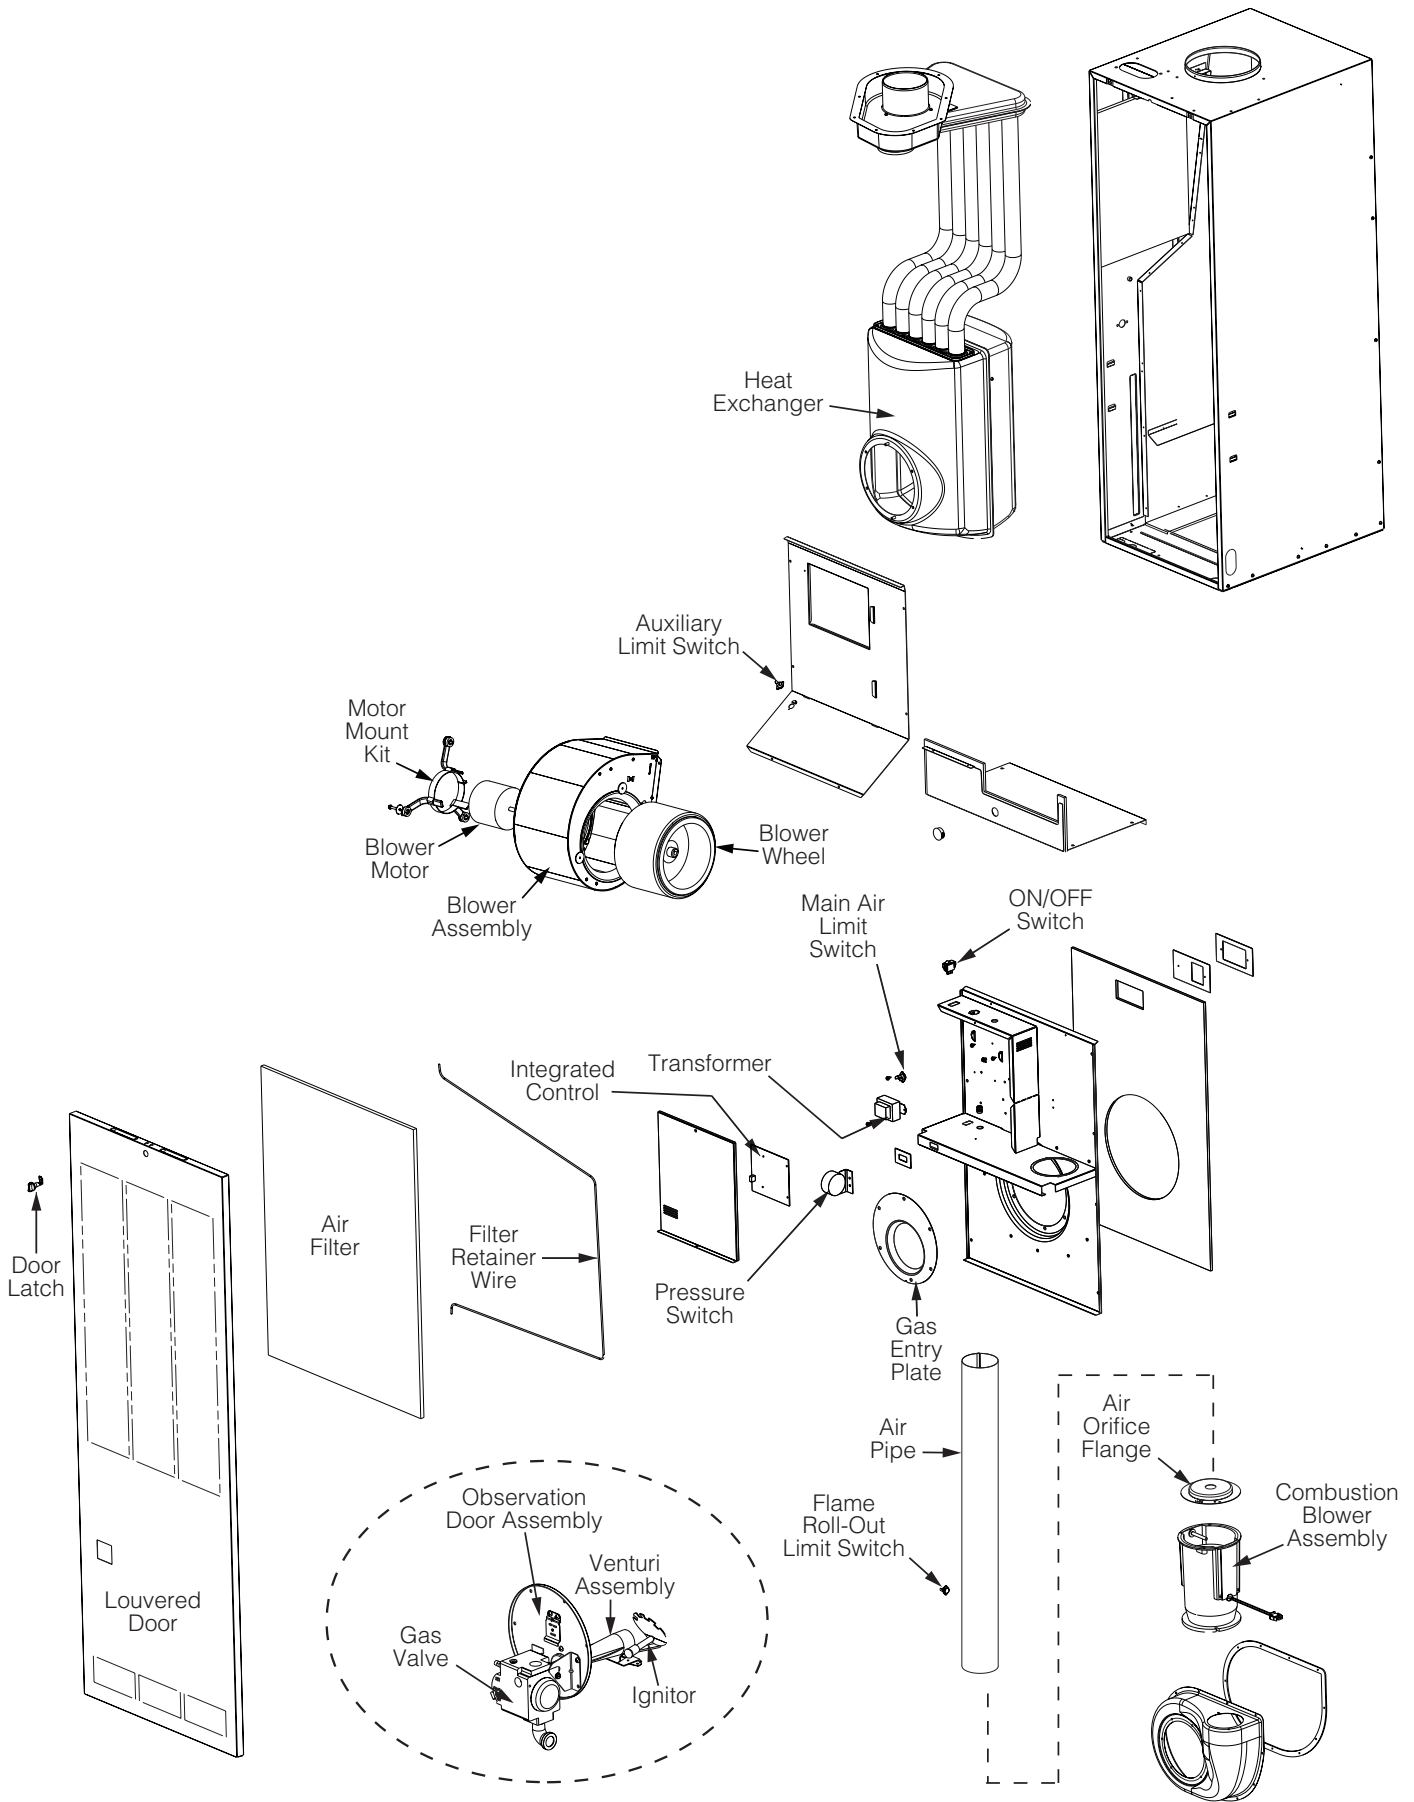

## MG1E SERIES FURNACES

DESCRIPTION	MG1E			
	056	070	077	090
Air Filter	669064R	669064R	669064R	669064R
Air Orifice Flange	263871R	263872R	263873R	263875R
Air Pipe	387210R	387210R	387210R	387210R
Air Temperature Limit Switch	626470R	626618R	626618R	626618R
Auxiliary Limit Switch	626619R	626619R	626619R	626619R
Blower Housing	297217R	297217R	297217R	297217R
Blower Motor	1027351R	1027352R	1027353R	1027354R
Blower Motor Choke (Not Shown)	622340R	622340R	622340R	622340R
Blower Wheel	667258R	667258R	667258R	667258R
Burner (less Orifice)	903406	903406	903406	903406
Burner Spud (Not Shown)	663699R	663699R	663699R	663699R
Close-Off Plate (Left)	355480R	355480R	355480R	355480R
Close-Off Plate (Right)	355490R	355490R	355490R	355490R
Coil Door (White) *See Note below	903094	903094	903094	903094
Combustion Air Baffle Kit	903722	903722	903722	903722
Combustion Blower Assembly	903404	903404	903404	903404
Door Latch	1036349R	1036349R	1036349R	1036349R
Door Strike	1018719	1018719	1018719	1018719
Elbow Assembly (Not Shown)	624612R	624612R	624612R	624612R
Filter Retainer Wire	669065R	669065R	669065R	669065R
Flame Sensor <i>NOTE: for units manufactured after 9/1/2022</i>	632484R	632484R	632484R	632484R
Fuse, 3 Amp (Not Shown)	632261R	632261R	632261R	632261R
Gas Entry Plate	383610	383610	383610	383610
Gas Valve (Honeywell)	903596	903596	903596	903596
Gasket Kit	730534R	730534R	730534R	730534R
Heat Exchanger	903418	903419	903419	903420
Ignitor	903110A	903110A	903110A	903110A
Integrated Control (Nordyne/UTEC)	1021575R	1021575R	1021575R	1021575R
Integrated Control (Emerson) <i>NOTE: For units manufactured after 09/01/2022</i>	1041648R	1041648R	1041648R	1041648R
Louvered Door (White)	903407	903407	903407	903407
Motor Mount Kit (C unit)	903489	903489	903489	903489
Orifice, LP Gas (Not Shown)	661045R	661042R	661040R	661036R
Orifice, Natural Gas (Not Shown)	661029R	661024R	661021R	661017R
Observation Door Assembly	264080R	264080R	264080R	264080R
On/Off Switch	632337R	632337R	632337R	632337R
Pressure Switch	1010775R	1010775R	1010775R	1010775R
Set of Wires (Nordyne/UTEC, Not Shown)	1027326R	1027326R	1027326R	1027326R
Set of Wires (Emerson, Not Shown) <i>NOTE: For units manufactured after 09/01/2022</i>	1035924R	1035924R	1035924R	1035924R
Transformer	621807R	621807R	621807R	621807R
Venturi Assy	660886R	660886R	660886R	660886R