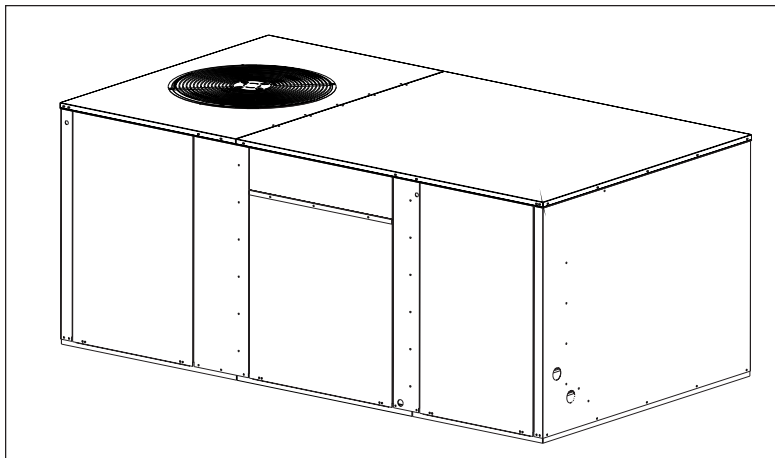

**Single Package Electric Cooling Unit  
7½ and 10 Ton Series**

*7½ Ton Model shown*

Item	Part #	Description	(*)P4SM-090*		(*)P4SM-120*	
			208/230 V 3 Phase	460 V 3 Phase	208/230 V 3 Phase	460 V 3 Phase
1	D06721	Panel, Compressor Access	1	1		
	D06722				1	1
2	391411	Panel, Compressor / Blower Divider	1	1		
	391412				1	1
3	386770	Panel, Electrical Control Access	1	1	1	1
4	386121	Panel, Blower Access	1	1		
	386122				1	1
5	386131	Panel, Blower / Burner Divider	1	1		
	386132				1	1
6	D11311	Panel, Element Access	1	1		
	D11312				1	1
7	D11441	Panel, Electric Element	1	1		
	D11341				1	1
8	D11321	Panel, HX Compartment End	1	1		
	D11322				1	1
9	386151	Panel, Heat Exchanger Access	1	1		
	386152				1	1
10	386161	Panel, HX / Evaporator Divider	1	1		
	386162				1	1
11	D07161	Panel, Evaporator Access	1	1		
	D07162				1	1
12	385671	Panel, Evaporator / Condenser Divider	1	1		
	385672				1	1
13	D07200	Heat Exchanger / Evaporator Top Pan	1	1		
14	D06810	Condenser, Top Pan	1	1		
	D06990 (10 Ton Not Shown)				1	1
15	387571	Condenser Corner Post	1	1		
	387572				1	1
16	387562	Compressor Corner Post	1	1		
	387562				1	1
17	606240	Lifting Plate	4	4	4	4
18	621773	Motor, Outdoor Fan - 208/230V, 3/4 HP	1			
	621778	Motor, Outdoor Fan - 460V, 3/4 HP				
	621772	Motor, Outdoor Fan - 208/230V, 1/2 HP		1		
	621776	Motor, Outdoor Fan - 460V, 1/2 HP				
19	667287	Fan Blade - 24", 3 Blade	1	1		
	667286	Fan Blade - 22", 4 Blade			2	2
20	385610	Orifice, Condenser Fan 24"	1	1		
	385620	Orifice, Condenser Fan 22"			2	2
21	669208	Grille, Condenser Fan - 24"	1	1		
	669207	Grille, Condenser Fan - 22"			2	2
22	668800	Filter Drier - Liquid Line	2	2	2	2
23	914759	Compressor, ZR47KC-TF5-235 (208/230V)	2			
	917056	Compressor, ZR47KC-TFD-235 (460V)		2		
	914495	Compressor, ZR61K3-TF5-230 (208/230V)			2	
	917000	Compressor, ZR61K3-TFD-230 (460V)				2
24	663756	Service Valve, 1/2" Discharge Line	2	2	2	2