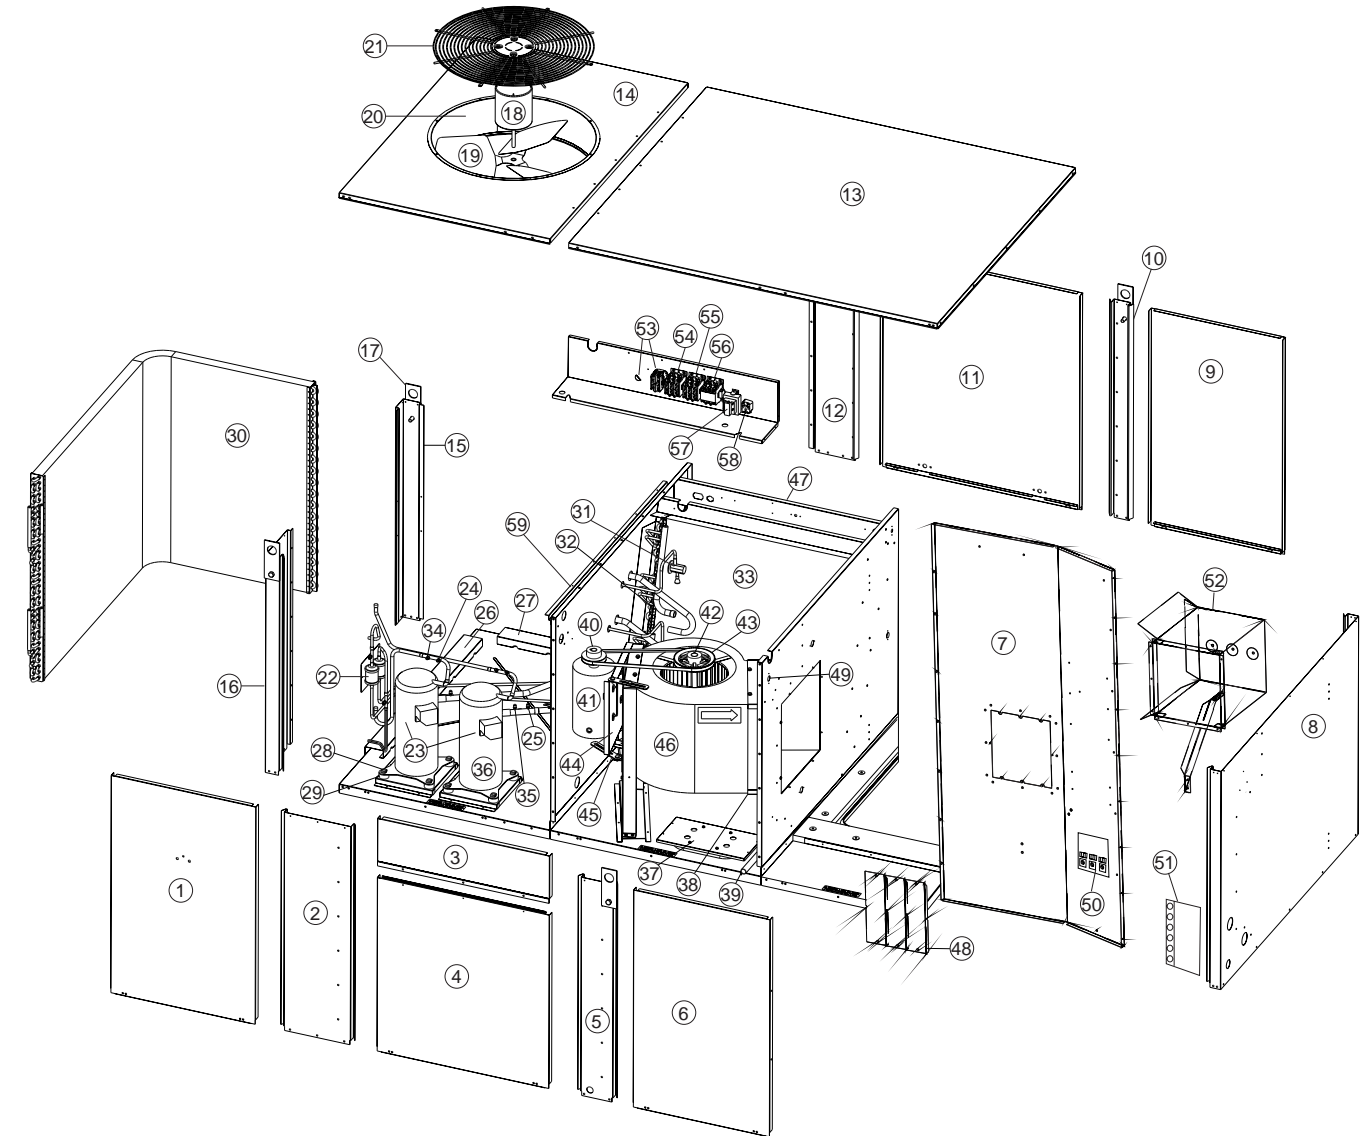

**Single Package Electric Cooling Unit  
7½ and 10 Ton Series**

*7½ Ton Model shown*

Item	Part #	Description	(*)P4SM-090*		(*)P4SM-120*	
			208/230 V 3 Phase	460 V 3 Phase	208/230 V 3 Phase	460 V 3 Phase
1	D06721	Panel, Compressor Access	1	1		
	D06722				1	1
2	391411	Panel, Compressor / Blower Divider	1	1		
	391412				1	1
3	386770	Panel, Electrical Control Access	1	1	1	1
4	386121	Panel, Blower Access	1	1		
	386122				1	1
5	386131	Panel, Blower / Burner Divider	1	1		
	386132				1	1
6	D11311	Panel, Element Access	1	1		
	D11312				1	1
7	D11441	Panel, Electric Element	1	1		
	D11341				1	1
8	D11321	Panel, HX Compartment End	1	1		
	D11322				1	1
9	386151	Panel, Heat Exchanger Access	1	1		
	386152				1	1
10	386161	Panel, HX / Evaporator Divider	1	1		
	386162				1	1
11	D07161	Panel, Evaporator Access	1	1		
	D07162				1	1
12	385671	Panel, Evaporator / Condenser Divider	1	1		
	385672				1	1
13	D07200	Heat Exchanger / Evaporator Top Pan	1	1		
14	D06810	Condenser, Top Pan	1	1		
	D06990 (10 Ton Not Shown)				1	1
15	387571	Condenser Corner Post	1	1		
	387572				1	1
16	387562	Compressor Corner Post	1	1		
	387562				1	1
17	606240	Lifting Plate	4	4	4	4
18	621773	Motor, Outdoor Fan - 208/230V, 3/4 HP	1			
	621778	Motor, Outdoor Fan - 460V, 3/4 HP				
	621772	Motor, Outdoor Fan - 208/230V, 1/2 HP		1		
	621776	Motor, Outdoor Fan - 460V, 1/2 HP				
19	667287	Fan Blade - 24", 3 Blade	1	1		
	667286	Fan Blade - 22", 4 Blade			2	2
20	385610	Orifice, Condenser Fan 24"	1	1		
	385620	Orifice, Condenser Fan 22"			2	2
21	669208	Grille, Condenser Fan - 24"	1	1		
	669207	Grille, Condenser Fan - 22"			2	2
22	668800	Filter Drier - Liquid Line	2	2	2	2
23	914759	Compressor, ZR47KC-TF5-235 (208/230V)	2			
	917056	Compressor, ZR47KC-TFD-235 (460V)		2		
	914495	Compressor, ZR61K3-TF5-230 (208/230V)			2	
	917000	Compressor, ZR61K3-TFD-230 (460V)				2
24	663756	Service Valve, 1/2" Discharge Line	2	2	2	2