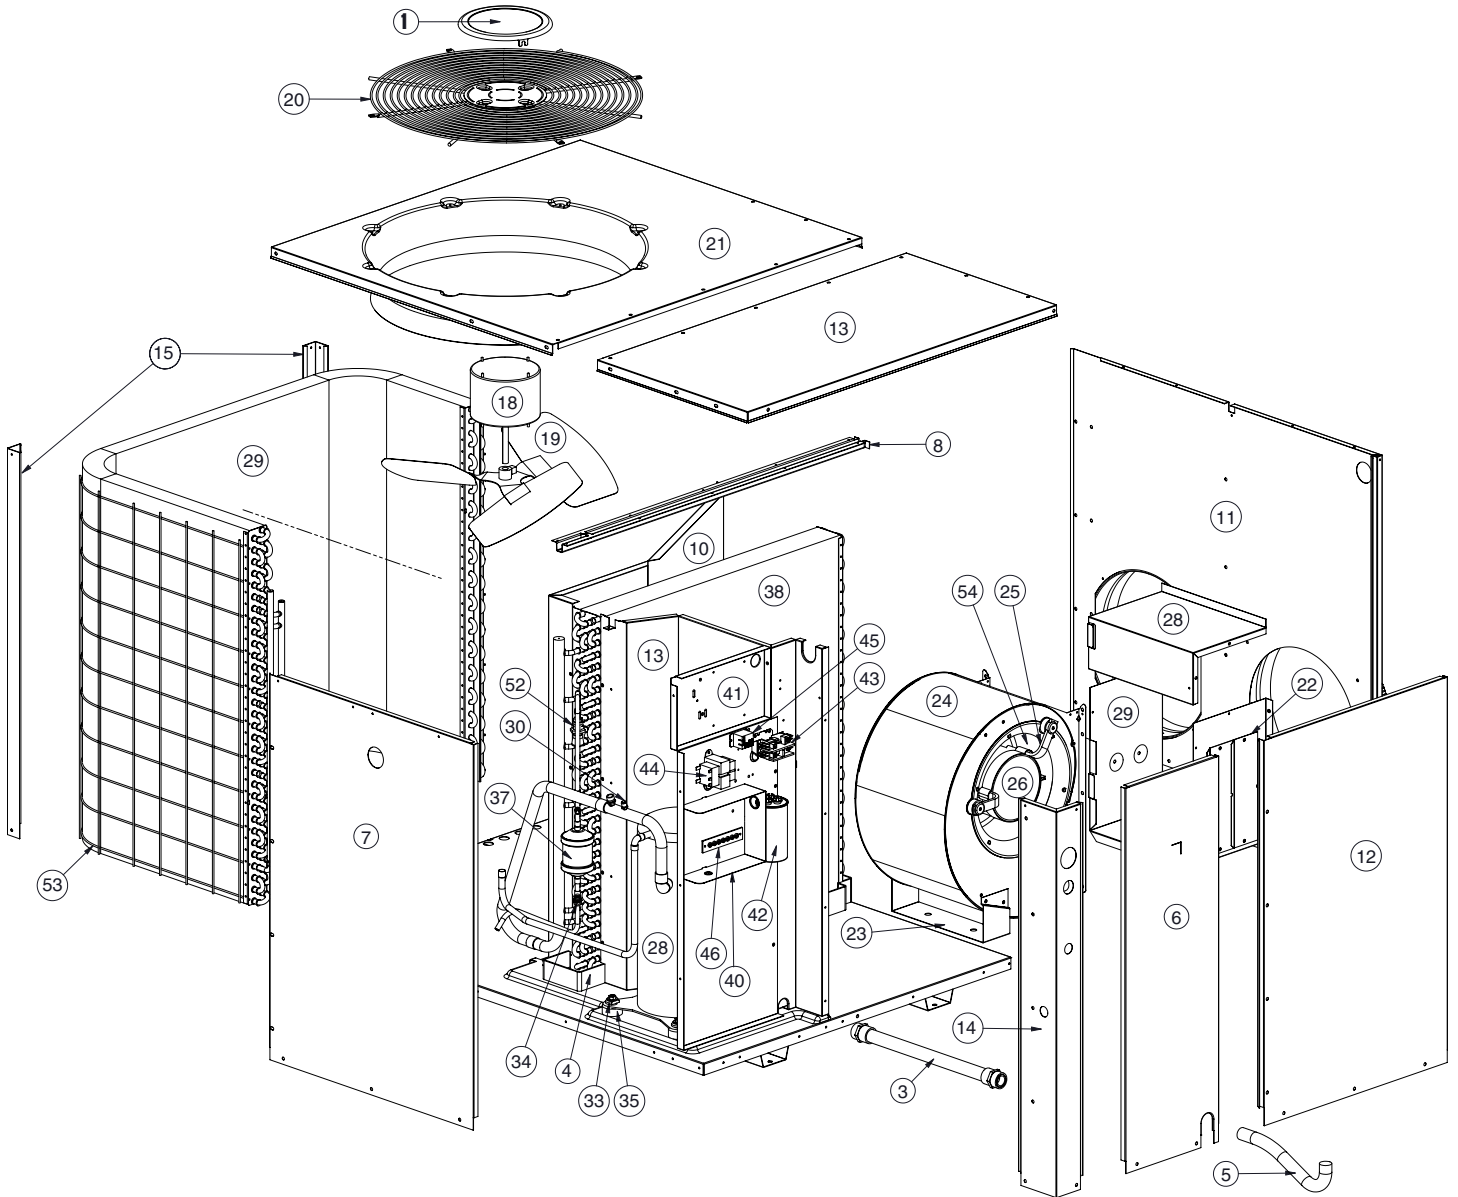

REPLACEMENT PARTS LIST

SINGLE PACKAGE AIR CONDITIONER

P5RF SERIES

15 SEER MODELS

P5RF SERIES SINGLE PACKAGE AIR CONDITIONER 208/230V, 15 SEER

ITEM	DESCRIPTION	P5RF-X24K	P5RF-X36K	P5RF-X48K	P5RF-X60K
		920880	920881	920882	920883
1	CAP, TOP, FAN, GRILLE, STERLING	275291	275291	275291	275291
2	DUCT, COLLAR 12" (NOT SHOWN)	294941	294941	294941	294941
	DUCT, COLLAR 14" (NOT SHOWN)	294942	294942	294942	294942
3	DRAIN TUBE ASSY	663713	663713	663713	663713
4	PAN,DRAIN	669187	669187	669187	669187
5	P-TRAP, 1-1/2"	669211	669211	669211	669211
6	COVER, CONTROL PANEL	D02873R	D02873R	D02875R	D02875R
7	COVER, COMPRESSOR	D02893R	D02893R	D02895R	D02895R
8	CHANNEL, DRAIN	D03290R	D03290R	D03290R	D03290R
9	BRACKET, TERMINAL BLOCK (NOT SHOWN)	2B3441R	2B3441R	2B3441R	2B3441R
10	DIVIDER PANEL ASSY.	D03443R	D03443R	D03445R	D03445R
11	ASSY, PANEL,REAR	D03465R	D03465R	D03469R	D03469R
12	BLOWER PANEL ASSY.	D03523R	D03523R	-	-
	ASSY, PANEL, BLOWER COVER	-	-	D03525R	D03525R
13	TOP PAN ASSY. - LEFT	D03570R	D03570R	D03570R	D03570R
14	PANEL, CORNER	D04363R	D04363R	D04365R	D04365R
15	POST, CORNER	D09993R	D09993R	D09999R	D09999R
16	BLANKET, SOUND (NOT SHOWN)	689792R	689792R	689793R	689793R
17	PAINT, STERLING GRAY, TOUCH UP (NOT SHOWN)	903598R	903598R	903598R	903598R
18	MTR, FAN, PSC,K	622080R	622080R	-	-
	MTR, FAN	-	-	622442R	622442R
	MTR, CONTROLLER	-	-	622443R	622443R
19	FAN BLADE	667390R	667390R	667369R	667319R
20	GRILLE, TOP, 24", BLACK	669404R	669404R	669404R	-
	GRILLE, FAN, 24", BLACK	-	-	-	669335R
21	TOP PAN ASSY. - RIGHT	D07090R	D07090R	D07090R	2B1911R
22	PLATE, CLOSE-OFF, ELEC HT	226420R	226420R	226420R	226420R
23	FOOT, BLOWER	262970R	262970R	262970R	262970R
24	BLOWER HSG ASSY	297212R	297212R	297212R	297212R
25	ARM, MOTOR MOUNT-11" B.C.	668928R	668928R	668928R	668928R
26	MTR, X13, PROG	M0056102R	M0056111R	M0056113R	M0056116R
27	MODULE, HAIL GUARD (NOT SHOWN)	917206	917206	917206	917206
28	COMP, COPE, ZPS20K4E - PFV	920334	-	-	-
	COMP, COPE, ZPS30K4E - PFV	-	920335	-	-
	COMP, COPE, ZPS40K4E - PFV	-	-	920336	-
	COMP, COPE, ZPS49K4E - PFV	-	-	-	920337
29	COIL, OUTDOOR	2B3371R	2B3391R	2B3081R	2B1991R
30	CORE, CHARGING PORT	662103R	662103R	662103R	662103R
31	FITTING, ACCESS (NOT SHOWN)	663812R	663812R	663812R	663812R
32	CAP, SERVICE PORT, BRASS (NOT SHOWN)	663818R	663818R	663818R	663818R
33	CAP, SERVICE VALVE, R410A (NOT SHOWN)	664127R	664127R	664127R	664127R
34	PORT, HI FLOW,3/8", R-410, A STYL	664329R	664329R	664329R	664329R
35	CORE, PORT, HI FLOW, BRASS (NOT SHOWN)	664331R	664331R	664331R	664331R
36	BRACKET, FILTER/DRIER (NOT SHOWN)	2A9351R	2A9351R	2A9351R	2A9351R
37	DRIER, FILTER, UNIFLW, 8 IN^3, BLK	669764R	669764R	669764R	669764R
38	COIL, INDOOR	2B3381R	2B3411R	2A9661R	2A9661R
39	VALVE, TXV (NOT SHOWN)	669845R	669845R	669882R	669881R