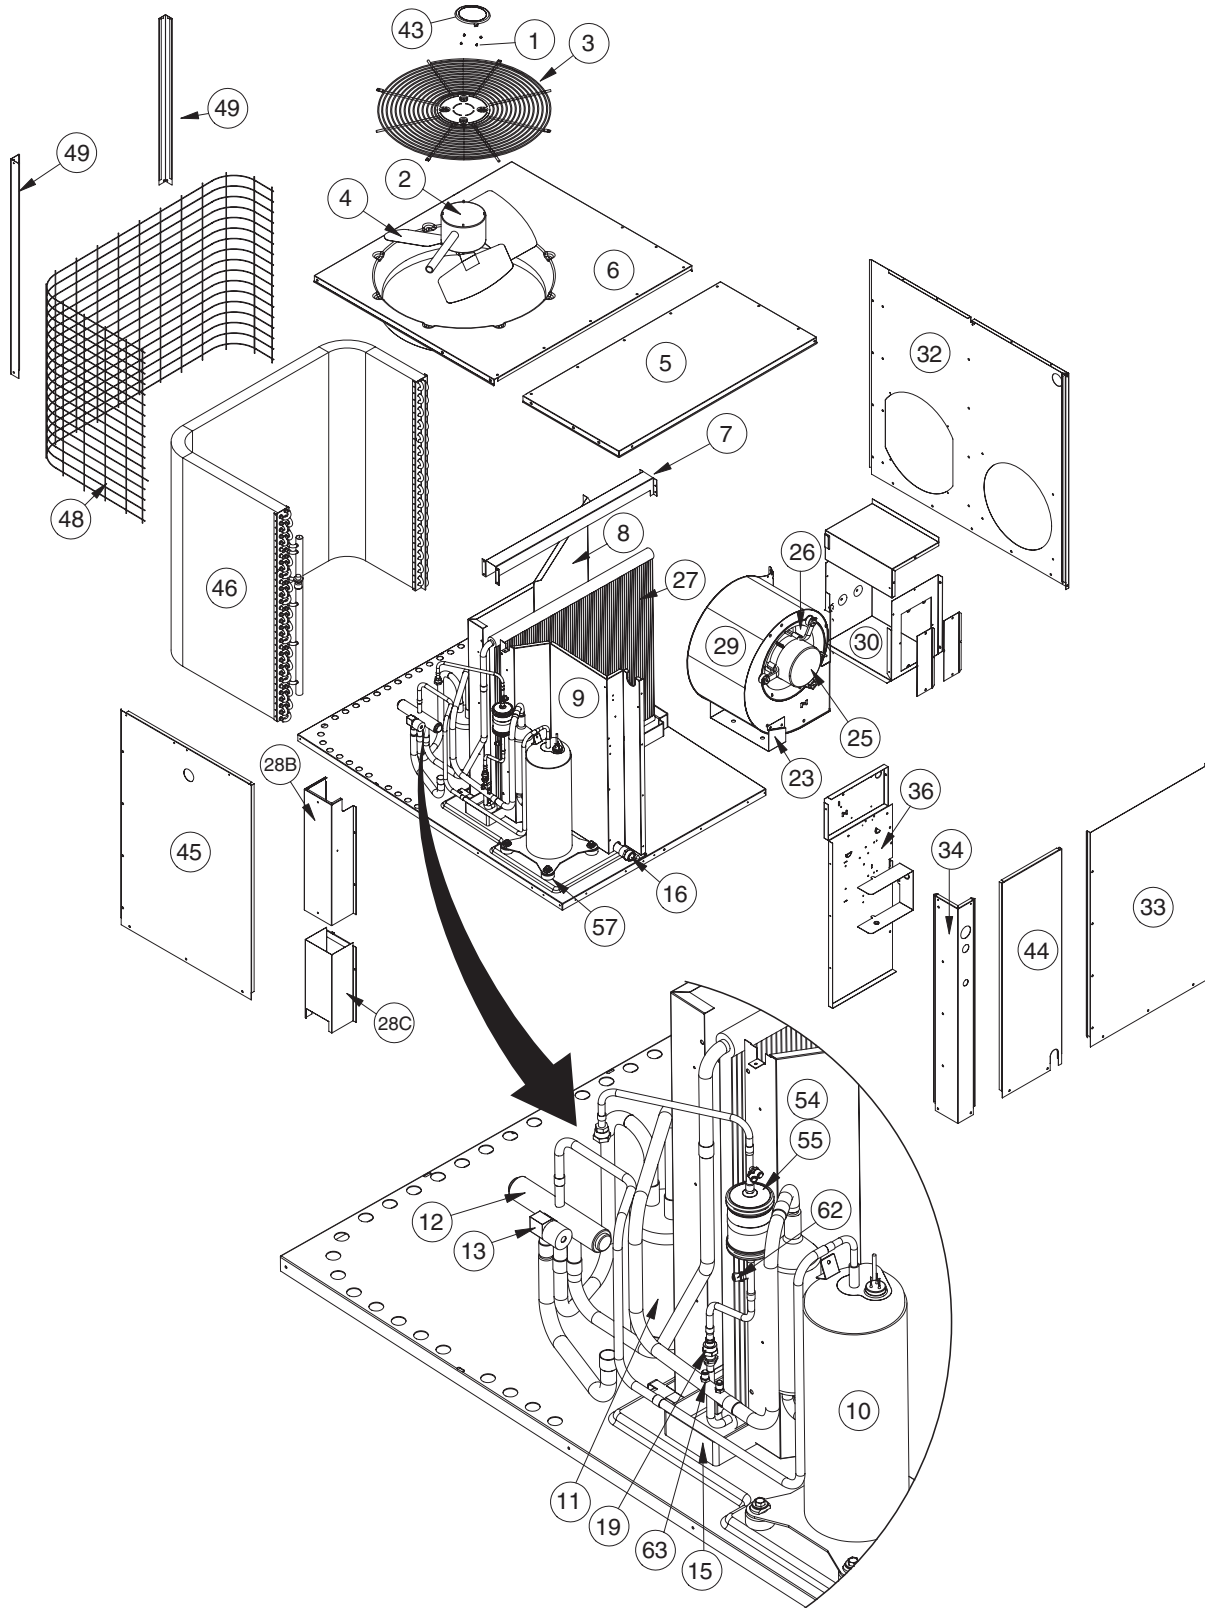

## PPH3RD SERIES SINGLE PACKAGE HEAT PUMP

ITEM NO.	DESCRIPTION	PPH3RD024K	PPH3RD030K	PPH3RD036K	PPH3RD042K	PPH3RD048K	PPH3RD060K
		921726P	921727P	921728P	921729P	921730P	920731P
1	ACORN NUT, BLACK	606261R	606261R	606261R	606261R	606261R	606261R
2	CONDENSER MOTOR	622164	622164	622164	622066	622066	-
3	FAN GRILL, BLACK	669404R	669404R	669404R	669404R	669404R	669404R
4	FAN BLADE	667355R	667355R	667355R	667355R	667356R	667369R
5	TOP PAN,LEFT	D03570BR	D03570BR	D03570BR	D03570BR	D03570BR	D03570BR
6	TOP PAN, RIGHT	D07090BR	D07090BR	D07090BR	D07090BR	D07090BR	D07090BR
7	DRAIN CHANNEL	D03290R	D03290R	D03290R	D03290R	D03290R	-
8	DIVIDER PANEL ASSEMBLY	D03443R	D03443R	D03443R	D03443R	D03444R	D03445R
9	BLOWER DIVIDER ASSY.	D03483R	D03483R	D03483R	D03483R	D03484R	D03485R
10	COMPRESSOR	622624R	622625R	622508R	1017099R	921466	921467
11	ACCUMULATOR	668793R	668793R	668793R	668794R	668794R	668794R
12	REVERSING VALVE	669465R	669465R	669465R	-	-	-
	REVERSING VALVE KIT	-	-	-	M0079102	M0079102	M0079102
13	REVERSING VALVE COIL	669471R	669471R	669471R	-	-	-
15	DRAIN PAN	669187R	669187R	669187R	669187R	669187R	669187R
16	DRAIN TUBE ASSY	663713R	663713R	663713R	663713R	663713R	663713R
17	"P" TRAP (Not Shown)	669211R	669211R	669211R	669211R	669211R	669211R
18	ELBOW,3/4 MPT (Not Shown)	669184R	669184R	669184R	669184R	669184R	669184R
19	FLOW CONTROL ASSY, INDOOR (.058)	664758R	-	-	-	-	-
	FLOW CONTROL ASSY, INDOOR (.062)	-	664595R	-	-	-	-
	FLOW CONTROL ASSY, INDOOR (.070)	-	-	664597R	-	-	-
	RESTRICTOR, INDOOR (.074)	-	-	-	664074R	-	-
	RESTRICTOR, INDOOR (.076)	-	-	-	-	664076R	-
	RESTRICTOR, INDOOR (.083)	-	-	-	-	-	664083R
20	RESTRICTOR OUTDOOR (.044) (Not Shown)	664044R	-	-	-	-	-
	RESTRICTOR OUTDOOR (.048) (Not Shown)	-	664048R	-	-	-	-
	RESTRICTOR OUTDOOR (.060) (Not Shown)	-	-	664060R	-	-	-
	RESTRICTOR OUTDOOR (.062) (Not Shown)	-	-	-	664062R	-	-
	RESTRICTOR OUTDOOR (.067) (Not Shown)	-	-	-	-	-	664067R
	RESTRICTOR OUTDOOR (.070) (Not Shown)	-	-	-	-	664070R	-
21	DISTRIBUTOR, OUTDOOR (Not Shown)	663581R	663581R	663582R	663582R	663584R	663584R
22	SWIVEL CONNECTOR (Not Shown)	664194R	664194R	664194R	664194R	664194R	664194R
23	FOOT, BLOWER	262970	262970	262970	262970	262970	262970
24	DEFROST SENSOR (Not Shown)	626488R	626488R	626488R	626488R	626488R	626488R
25	BLOWER MOTOR,DM2XF,1/2HP	M0081904R	M0081904R	M0081901	-	-	-
	BLOWER MOTOR,DM2XF,3/4HP	-	-	-	M0081902	M0081903	M0056127R
26	BLOWER WHEEL 10 X 8	667037R	667037R	667037R	667037R	667037R	667037R
27	EVAP COIL	1017851R	1017851R	1017851R	D03634R	2A4311R	2A9661R
28A	COIL CLOSE OFF, BOTTOM (Not Shown)	2C1411	2C1411	2C1411	-	-	-
	COIL CLOSE OFF, TOP (Not Shown)	2C1421	2C1421	2C1421	-	-	-
	COIL CLOSE OFF, BACK (Not Shown)	2C1431	2C1431	2C1431	-	-	-
	COIL CLOSE OFF, FRONT RIGHT (Not Shown)	2C1441	2C1441	2C1441	-	-	-
	COIL CLOSE OFF, FRONT LEFT (Not Shown)	2C1451	2C1451	2C1451	-	-	-
28B	TOP COIL HEADER COVER (Select Models)	-	-	-	M0020990	M0042728	-
28C	BOTTOM COIL HEADER COVER (Select Models)	-	-	-	M0020978	M0042727	2B3193
28D	SIDE COIL COVER, RIGHT (Not Shown)	-	-	-	-	-	2B0303
28E	SIDE COIL COVER, LEFT (Not Shown)	-	-	-	-	-	2B3193
29	BLOWER HOUSING	D07482R	D07482R	D07482R	D07482R	D07482R	D07482R
30	BLOWER COVER BOX	D03340	D03340	D03340	D03340	D03340	D03340
32	REAR PANEL ASSY.	D03466BR	D03466BR	D03465BR	D03465BR	D03463BR	-