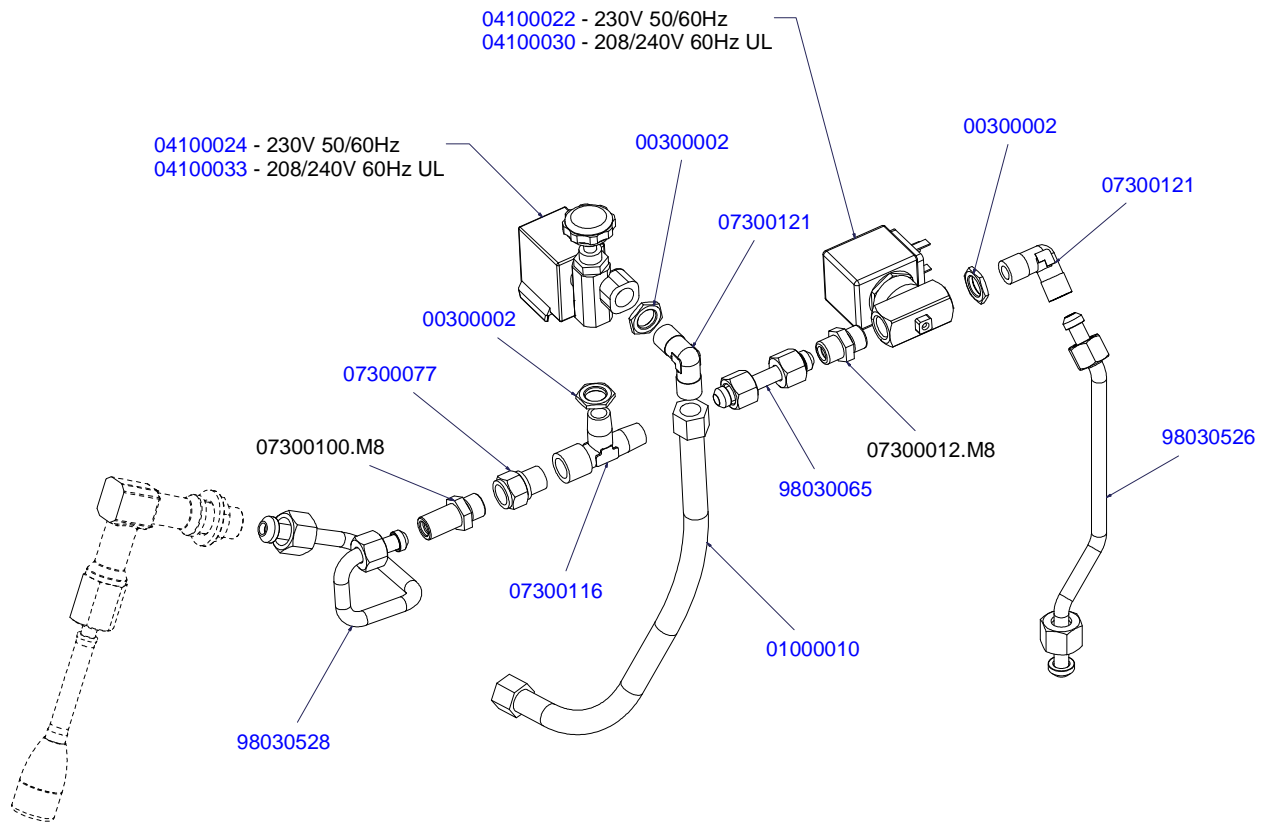

COMPONENTI MISCELATORE ACQUA CALDA HOT/COLD WATER MIXER COMPONENTS

* = SPECIFICARE VERSIONE