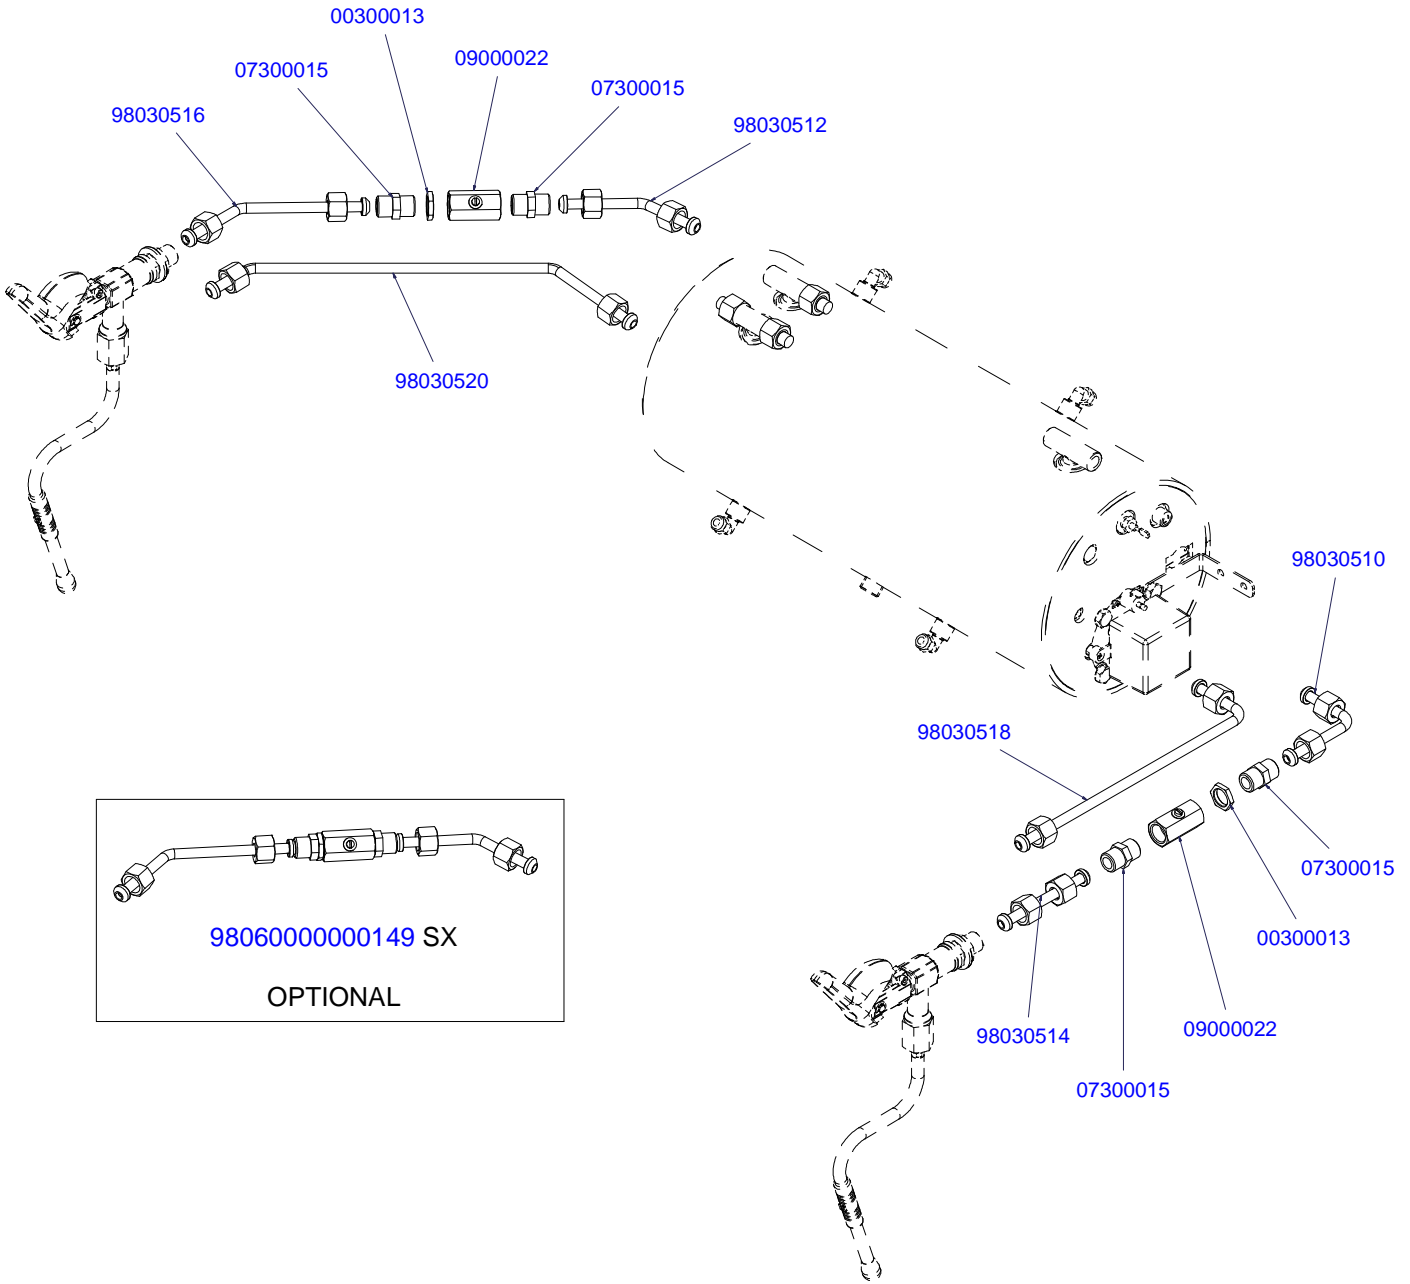

TUBAZIONI TUBES

A
U
R
E
L
I
A
I
I
T
3