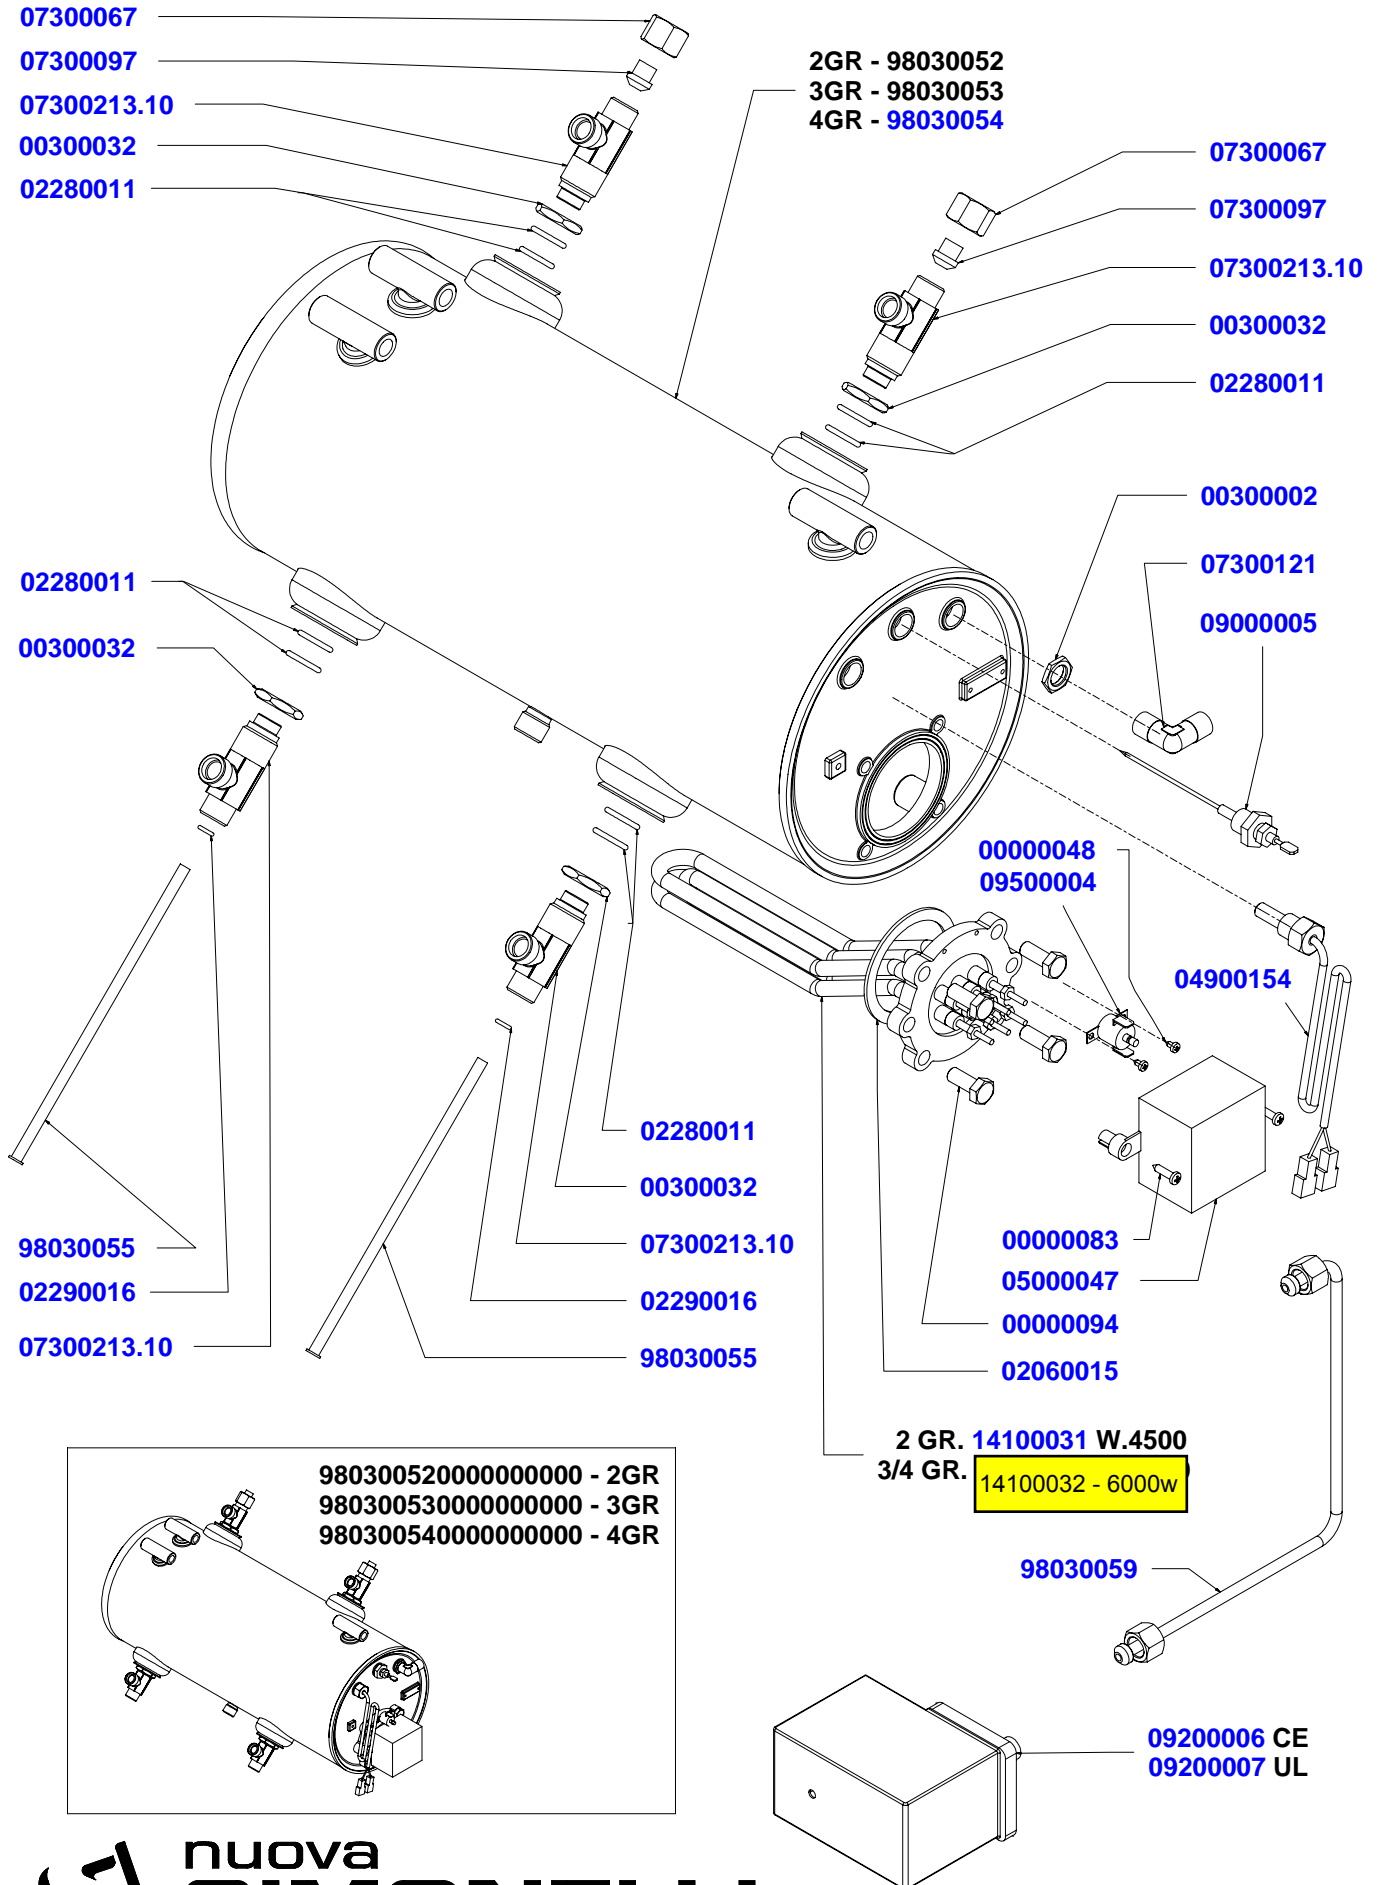

COMPONENTI CALDAIA BOILER PARTS