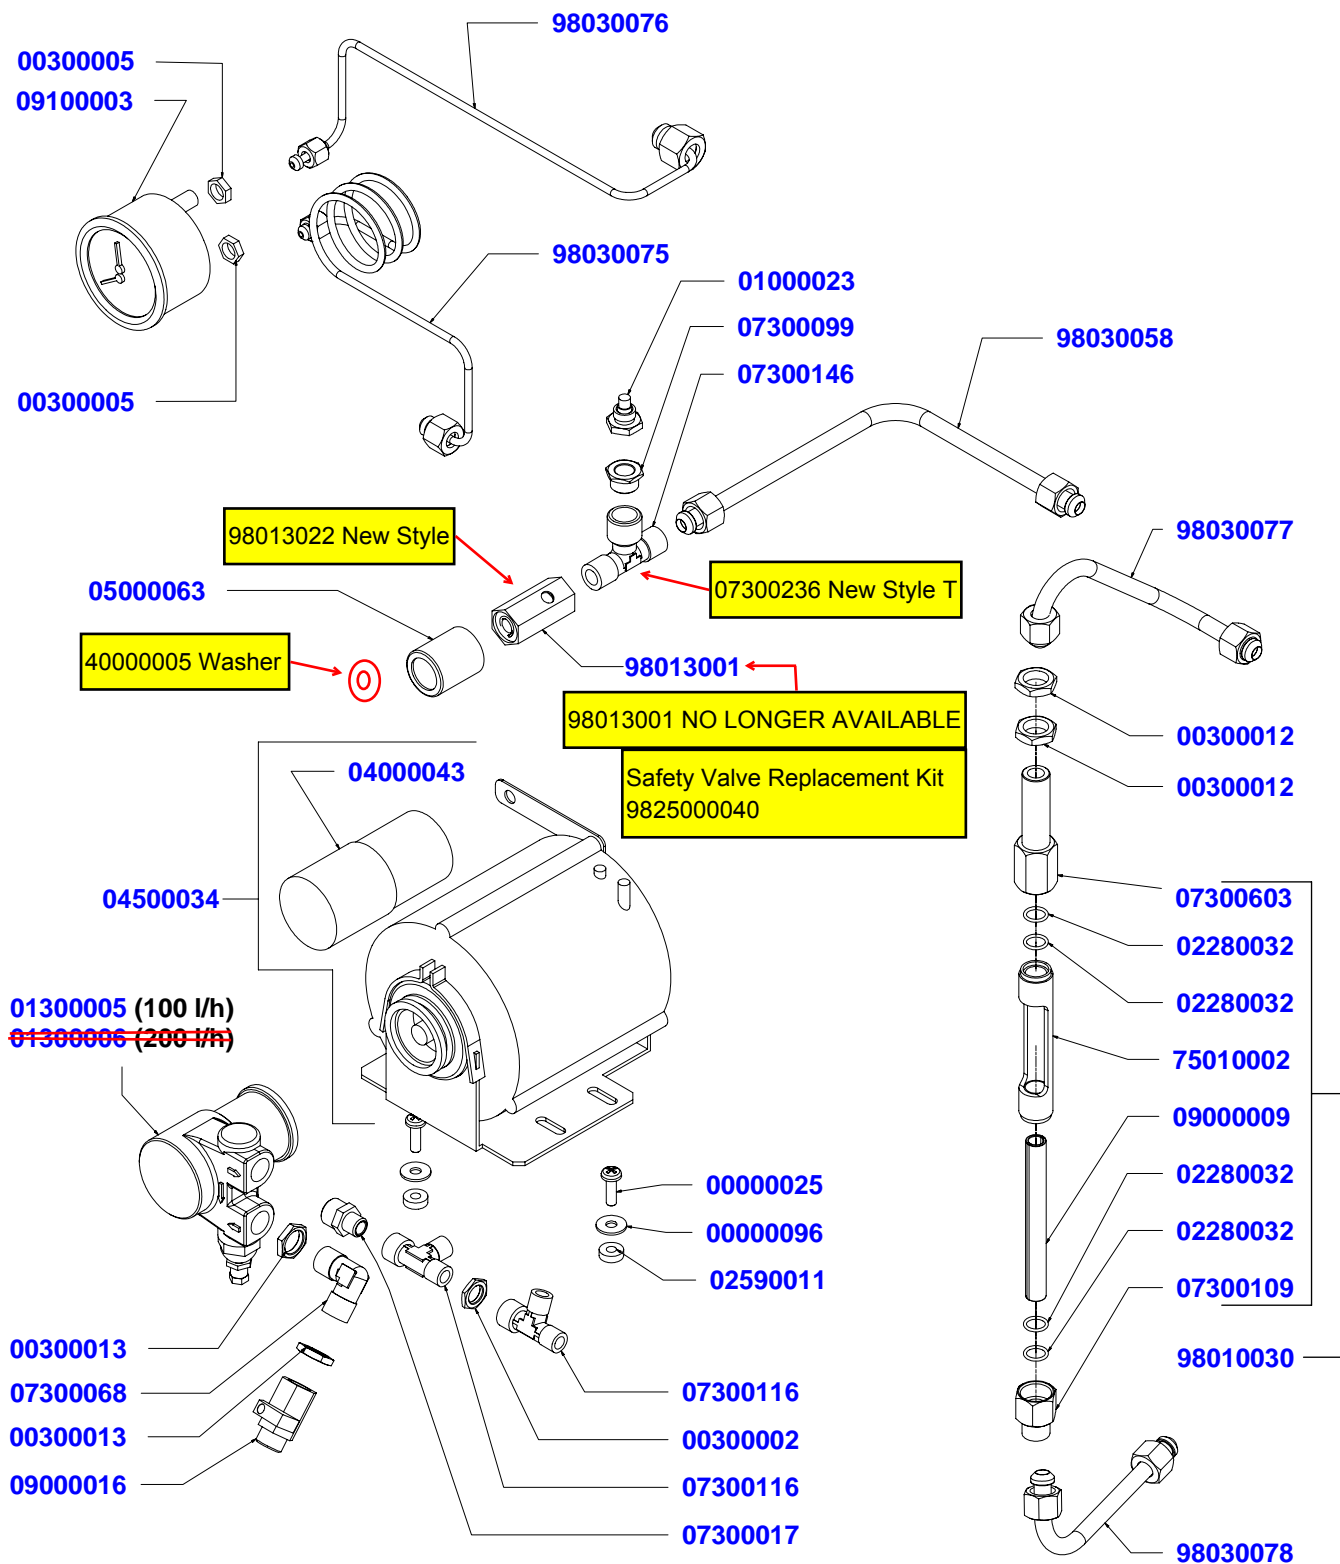

COMPONENTI IDRAULICI HYDRAULIC PARTS

COMPONENTI IDRAULICI		
CODICE	DESCRIZIONE	DESCRIPTION
01000113	TUBO INGRESSO L=1500	FILLING TUBE L=1500
01000030	TUBO INGRESSO L=500	FILLING TUBE L=500
01000087	TUBO SCARICO	DRAINING TUBE
00000133	FASCETTA INOX	STAINLESS STEEL GIRDLE