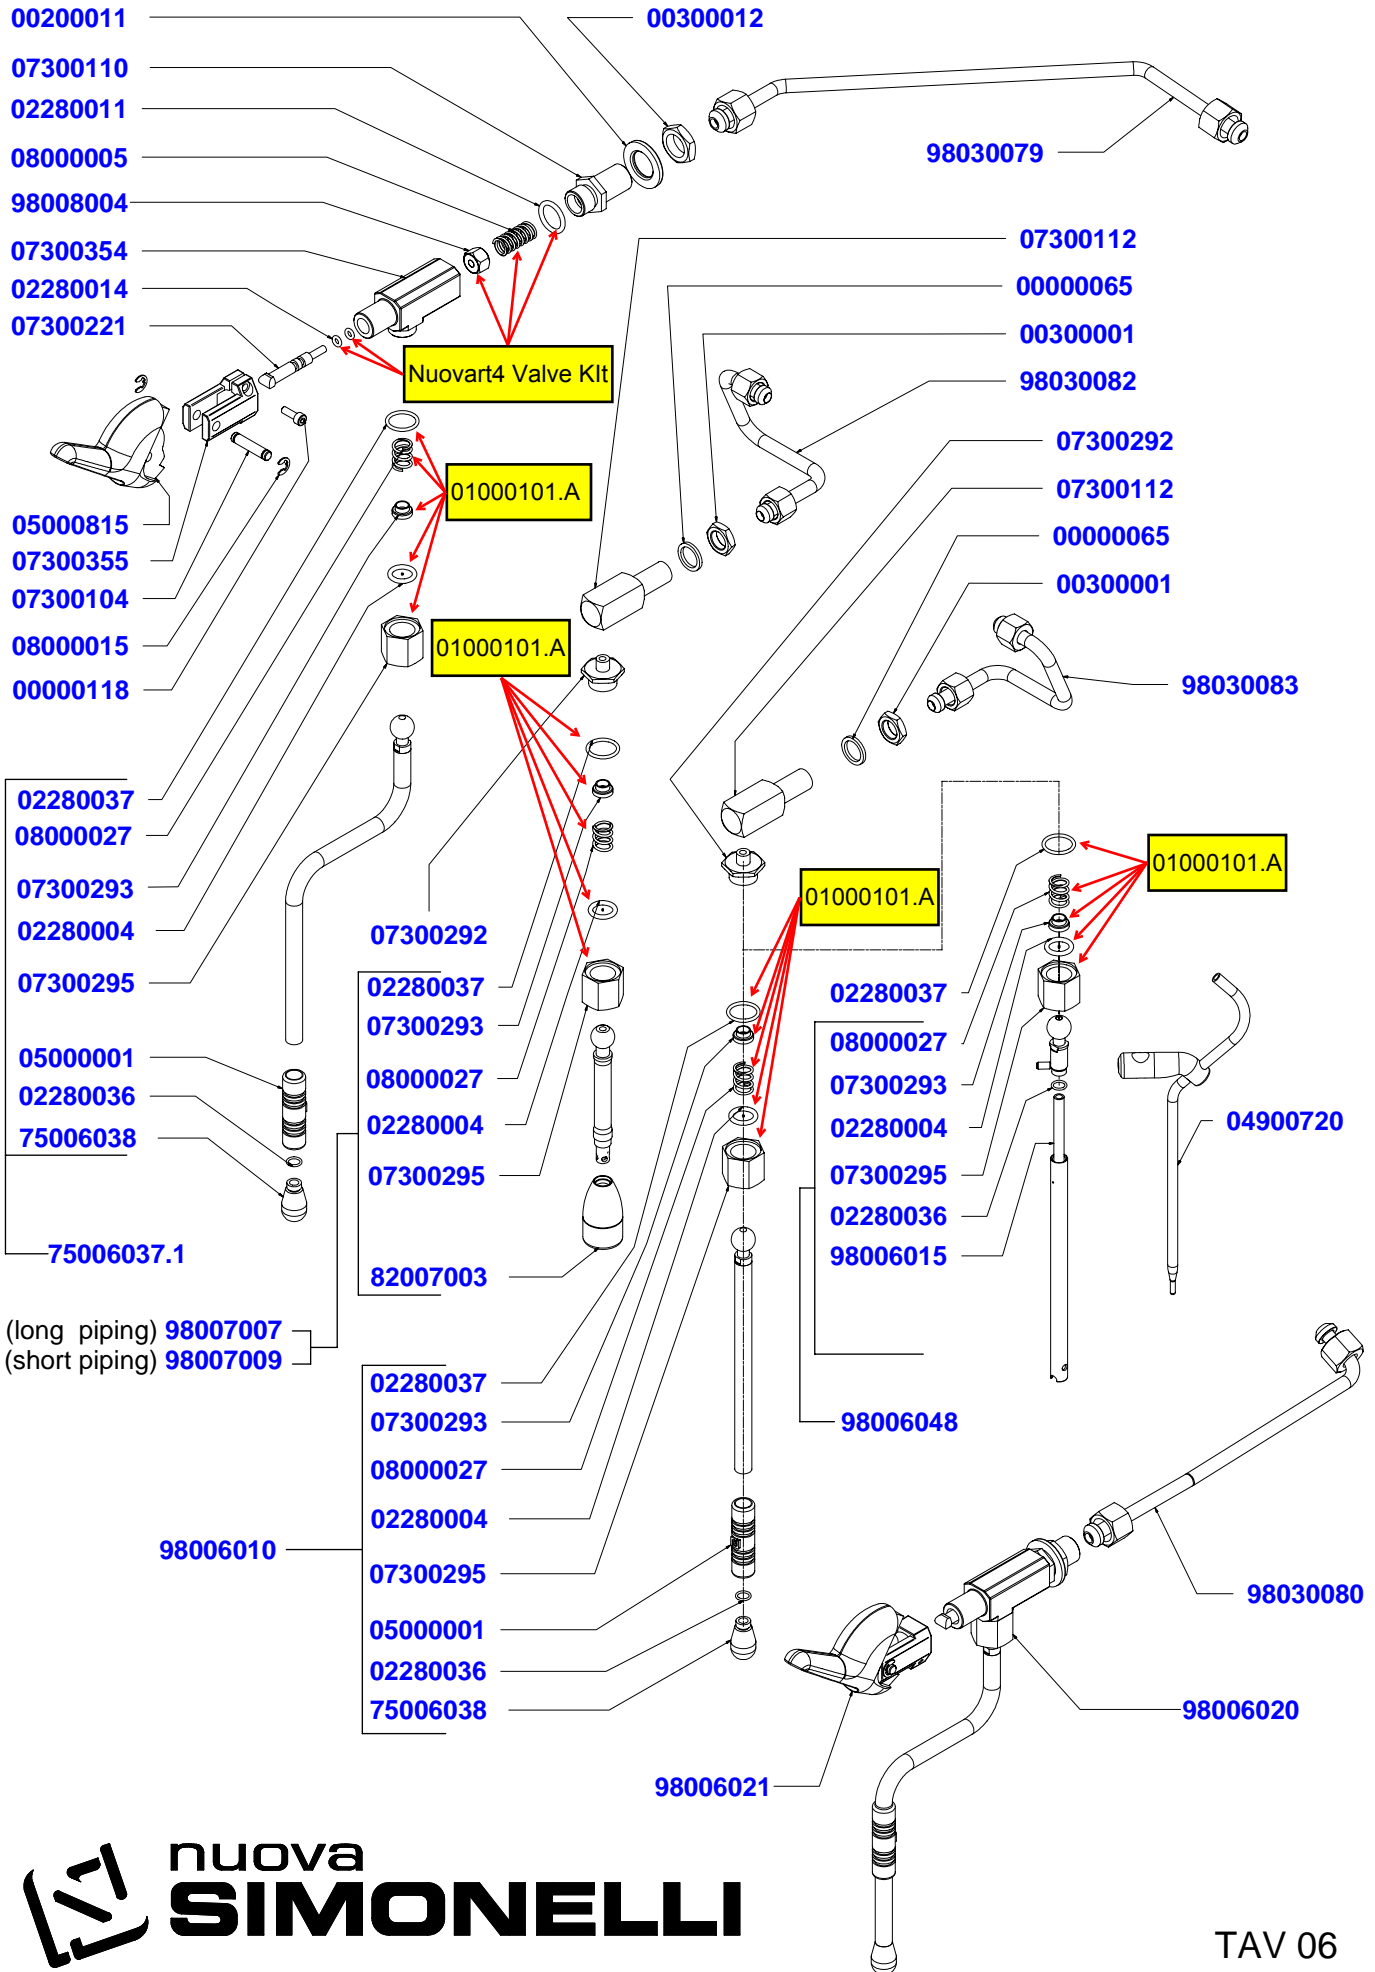

COMPONENTI RUBINETTI VAPORE E ACQUA CALDA STEAM & HOT WATER VALVES PARTS