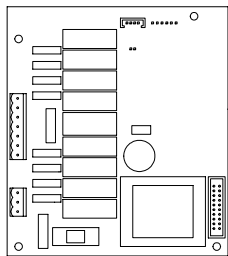

2 GR V - 04900715