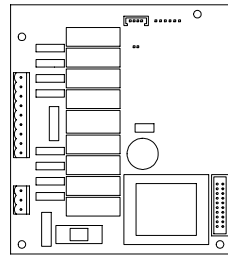

3/4 GR S - 04900718