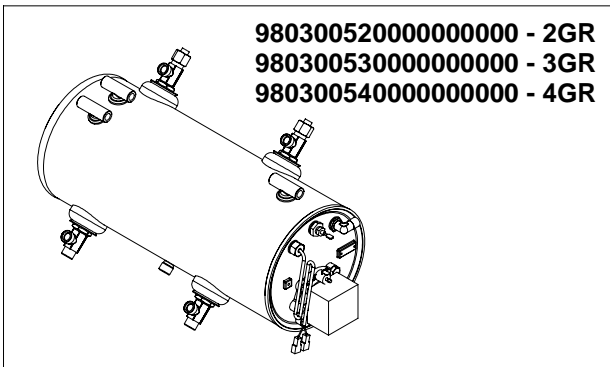

COMPONENTI CALDAIA BOILER PARTS