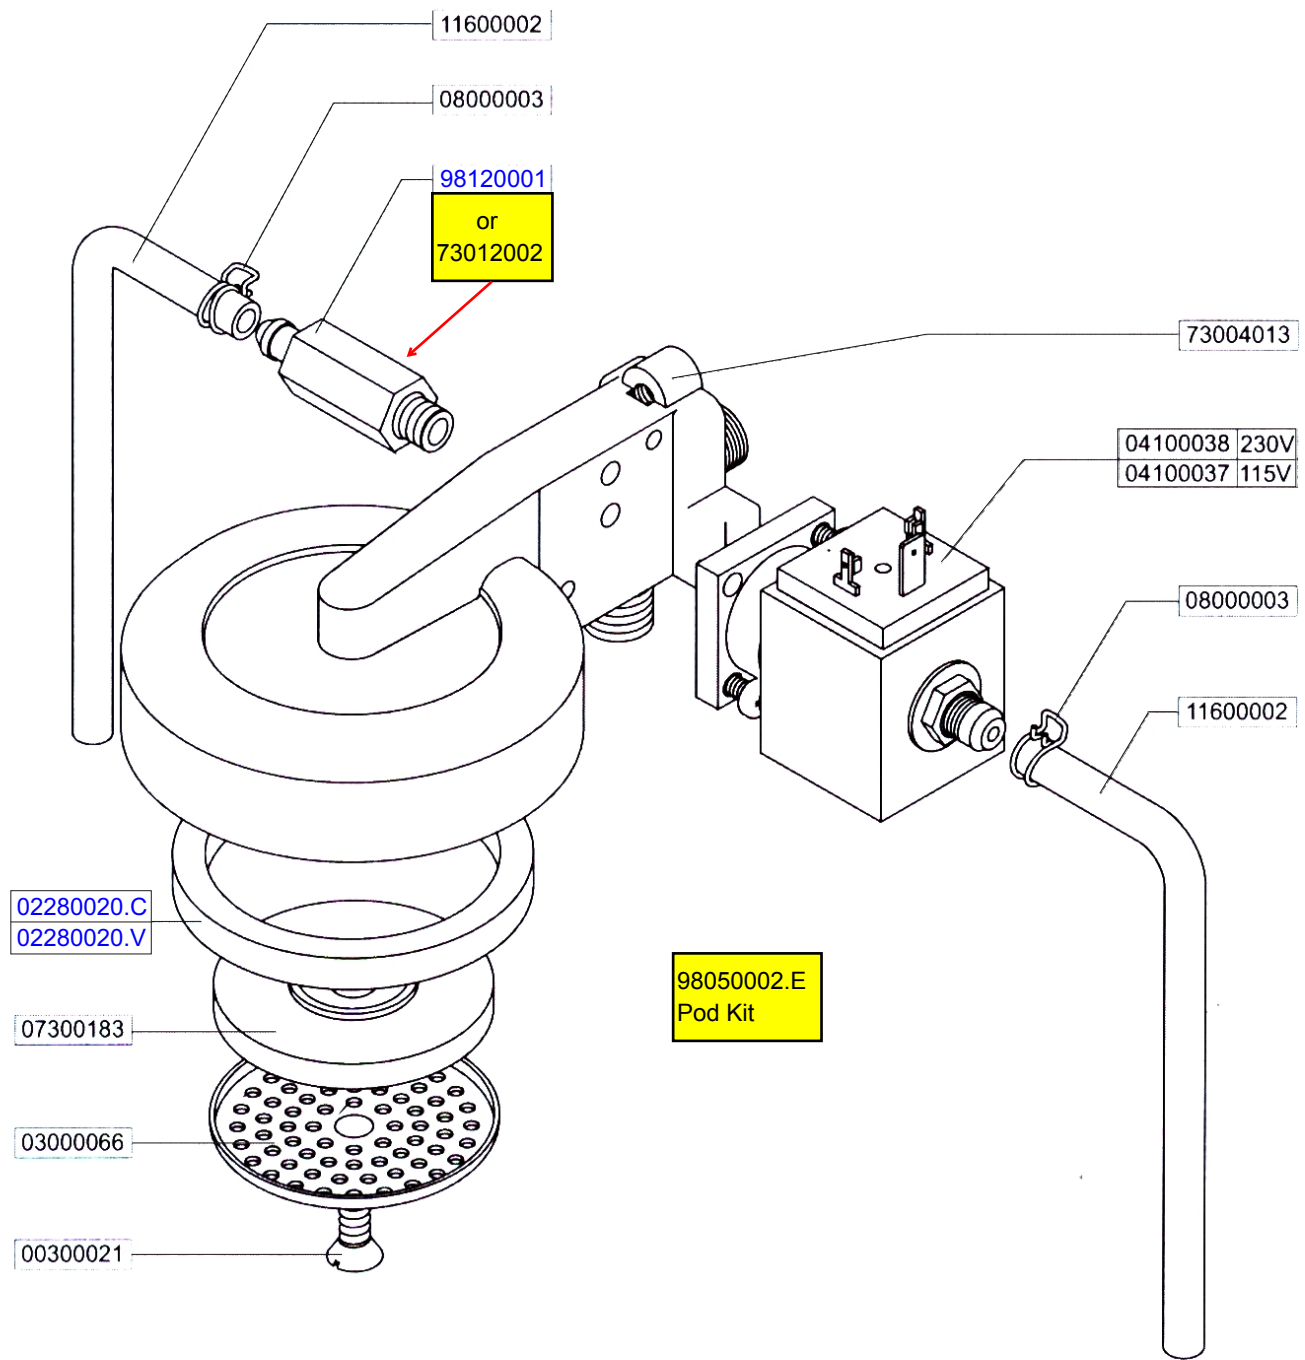

# RUBINETTO VAPORE STEAM VALVE

**GRUPPO IDRAULICO / POMPA**  
HYDRAULIC GROUP / PUMP

Direct Connect Pump Adaption  
07300364 Straight Fitting  
07300369 Brass Fitting