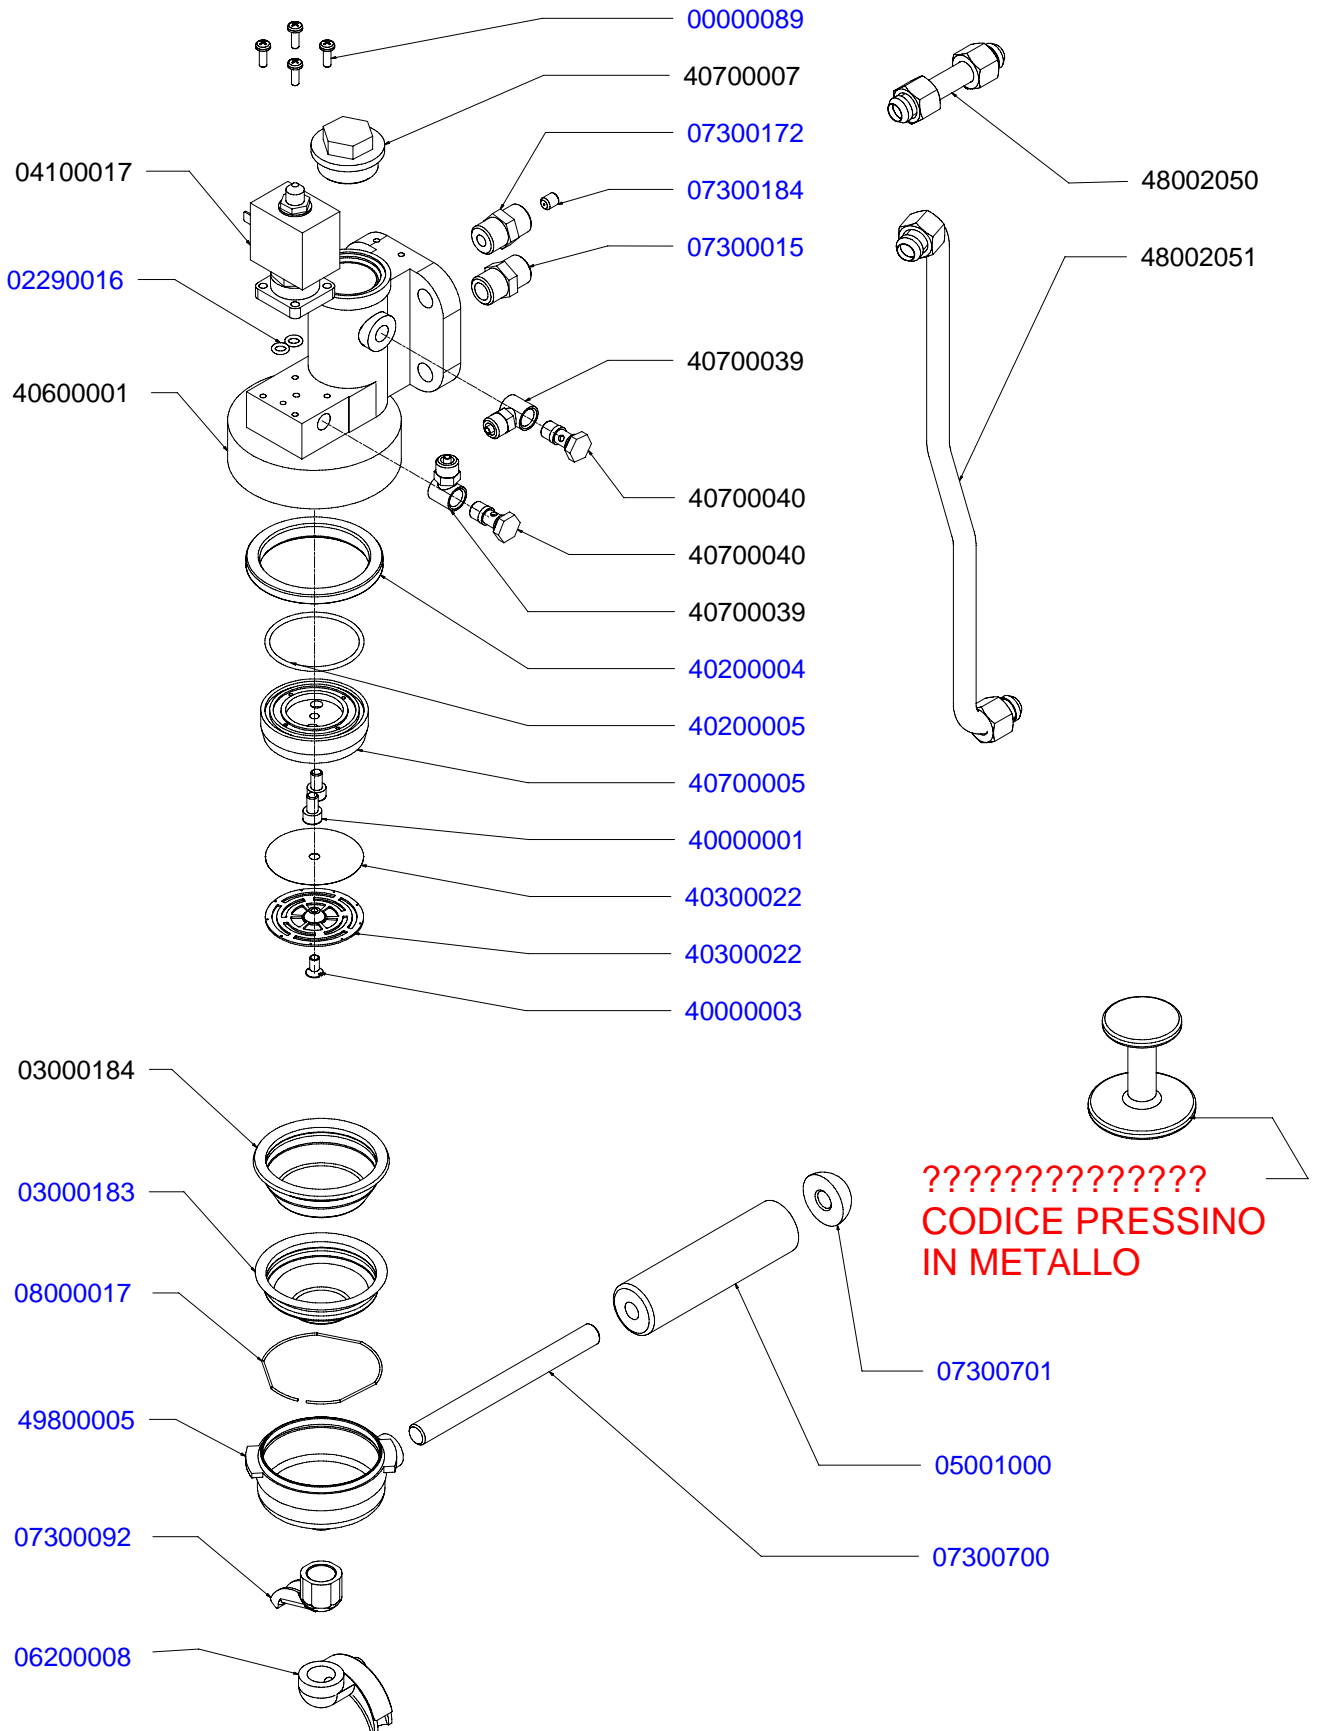

GRUPPO EROGAZIONE / PORTA FILTRO DISPENSING GROUP / FILTERHOLDER