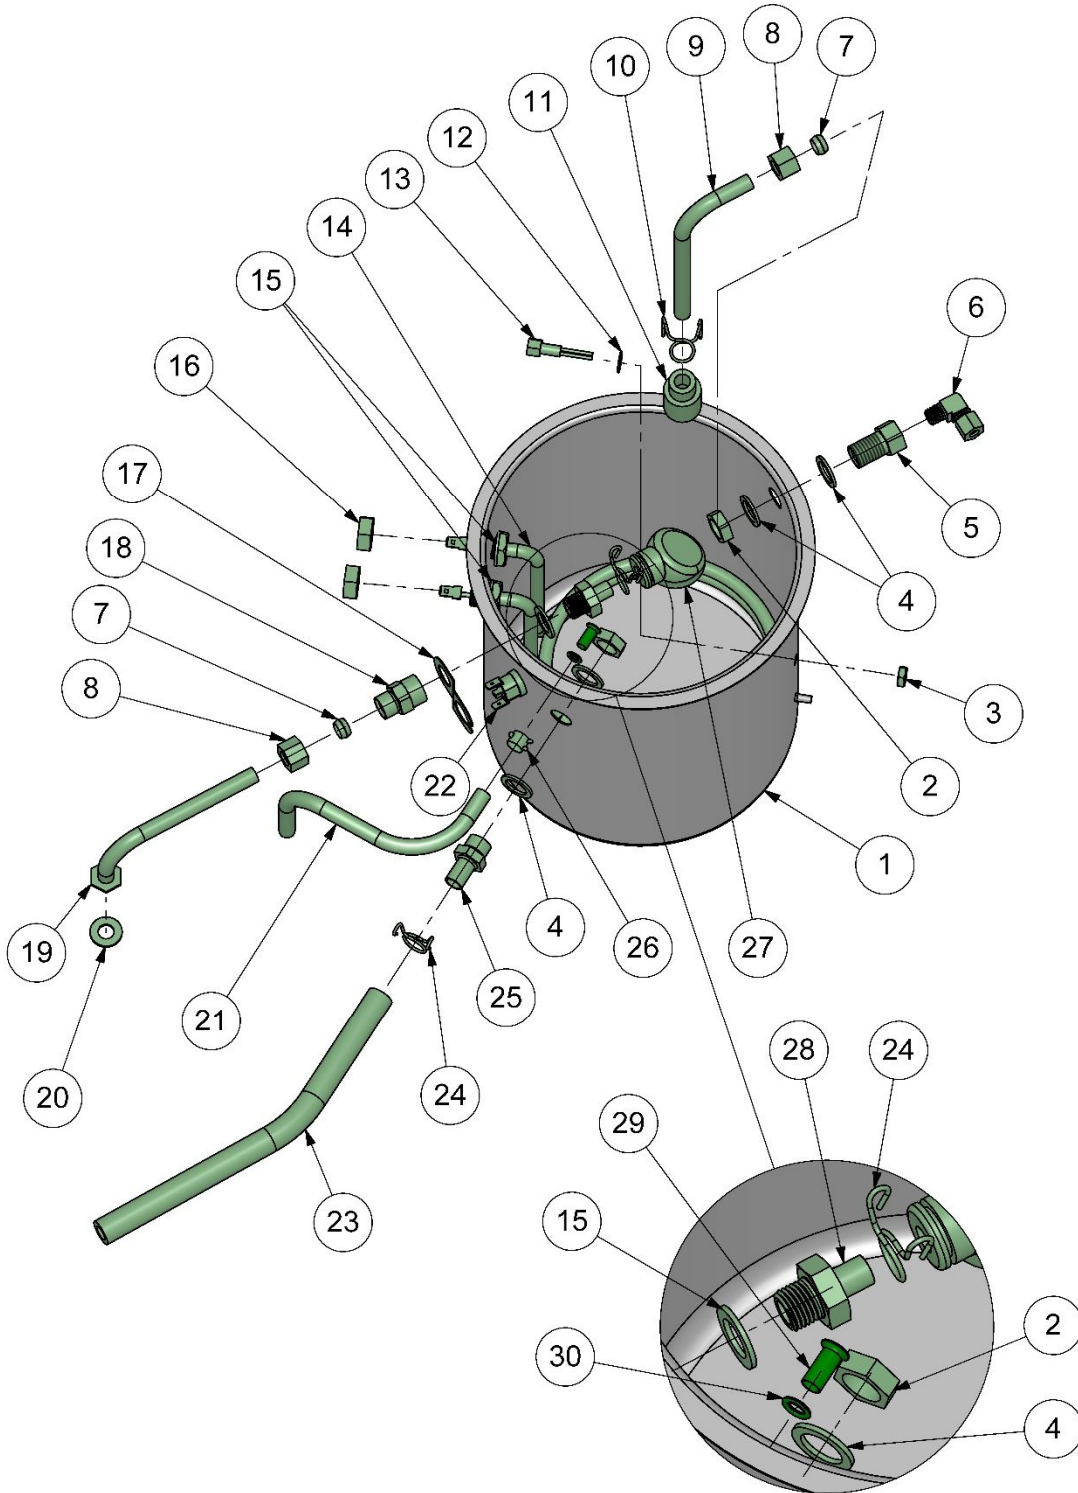

IA Series

Automatic Intelligent Coffee Brewer: Glass Decanter, Thermal Carafe, Thermal Dispenser, & Thermal Airpot

IA Tank Assembly

IA Series

Automatic Intelligent Coffee Brewer: Glass Decanter, Thermal Carafe, Thermal Dispenser, & Thermal Airpot

IA Tank Assembly

Item	Part No.	Description
1	108007	TANK, SPOT WELDED ACE-PLUS
2	100431	NUT, BRASS 9/16"-24 X 11/16" HEX TIN PLATED
3	100213	NUT, 1/4"-20 HEX SS
4	100030	BRASS GASKET, .566" ID X .811" OD
5	102831	FEMALE FITTING, 3/8" C X 1/8" NPT
6	100149	MALE ELBOW, 1/4" C X 1/8" NPT
7	100166	BRASS SLEEVE, 3/8" C
8	100170	BRASS NUT, 3/8" C
9	152701	FILL TUBE WITH VENT, TANK
10	411039	HOSE CLAMP, .510" ID
11	111105	SILICONE FITTING, NIPPLE VIP
12	152397	TEFLON WASHER, .218" ID X .500" X .031"
13	152184	THERMISTOR ASSEMBLY
14	102580-10	HEATING ELEMENT, 1400W 120V
14A	100071-10	HEATING ELEMENT, 1750W 120V
14B	102850-10	HEATING ELEMENT, 3500W 240V
15	100409	GASKET, .520" ID X .811" OD X .064" TIN PLATED
16	100190	BRASS JAM NUT, 1/2"-20
17	100269	HI-LIMIT THERMOSTAT BRACKET
18	100135	BULKHEAD FITTING, OUTLET
19	102783	SPRAY HEAD TUBE
20	100025	SPRAY HEAD GASKET
21	152218	SILICONE TUBING, 1/4" ID X 3/8" OD [COMES IN 100 FT. ROLLS] <i>SPECIFY LENGTH WHEN ORDERING</i>
22	111593	MANUAL THERMOSTAT, 221 F 25 A
23	152213	SILICONE TUBING, 3/8" ID X 5/8" OD [COMES IN 100 FT. ROLLS] <i>SPECIFY LENGTH WHEN ORDERING</i>
24	111635	HOSE CLAMP, .574 ID
25	102835	BULKHEAD FITTING, FAUCET
26	100440	HOSE CLAMP, .312" ID
27	110595	SILICONE VACUUM BREAKER
28	108248	FITTING, TUBE 1/4" NPS X 3/8" TUBE
29	201112	BRASS INSERT, 1/4" OD
30	330509	"O"-RING, -.010.239 X .379" EPDM A70 BK