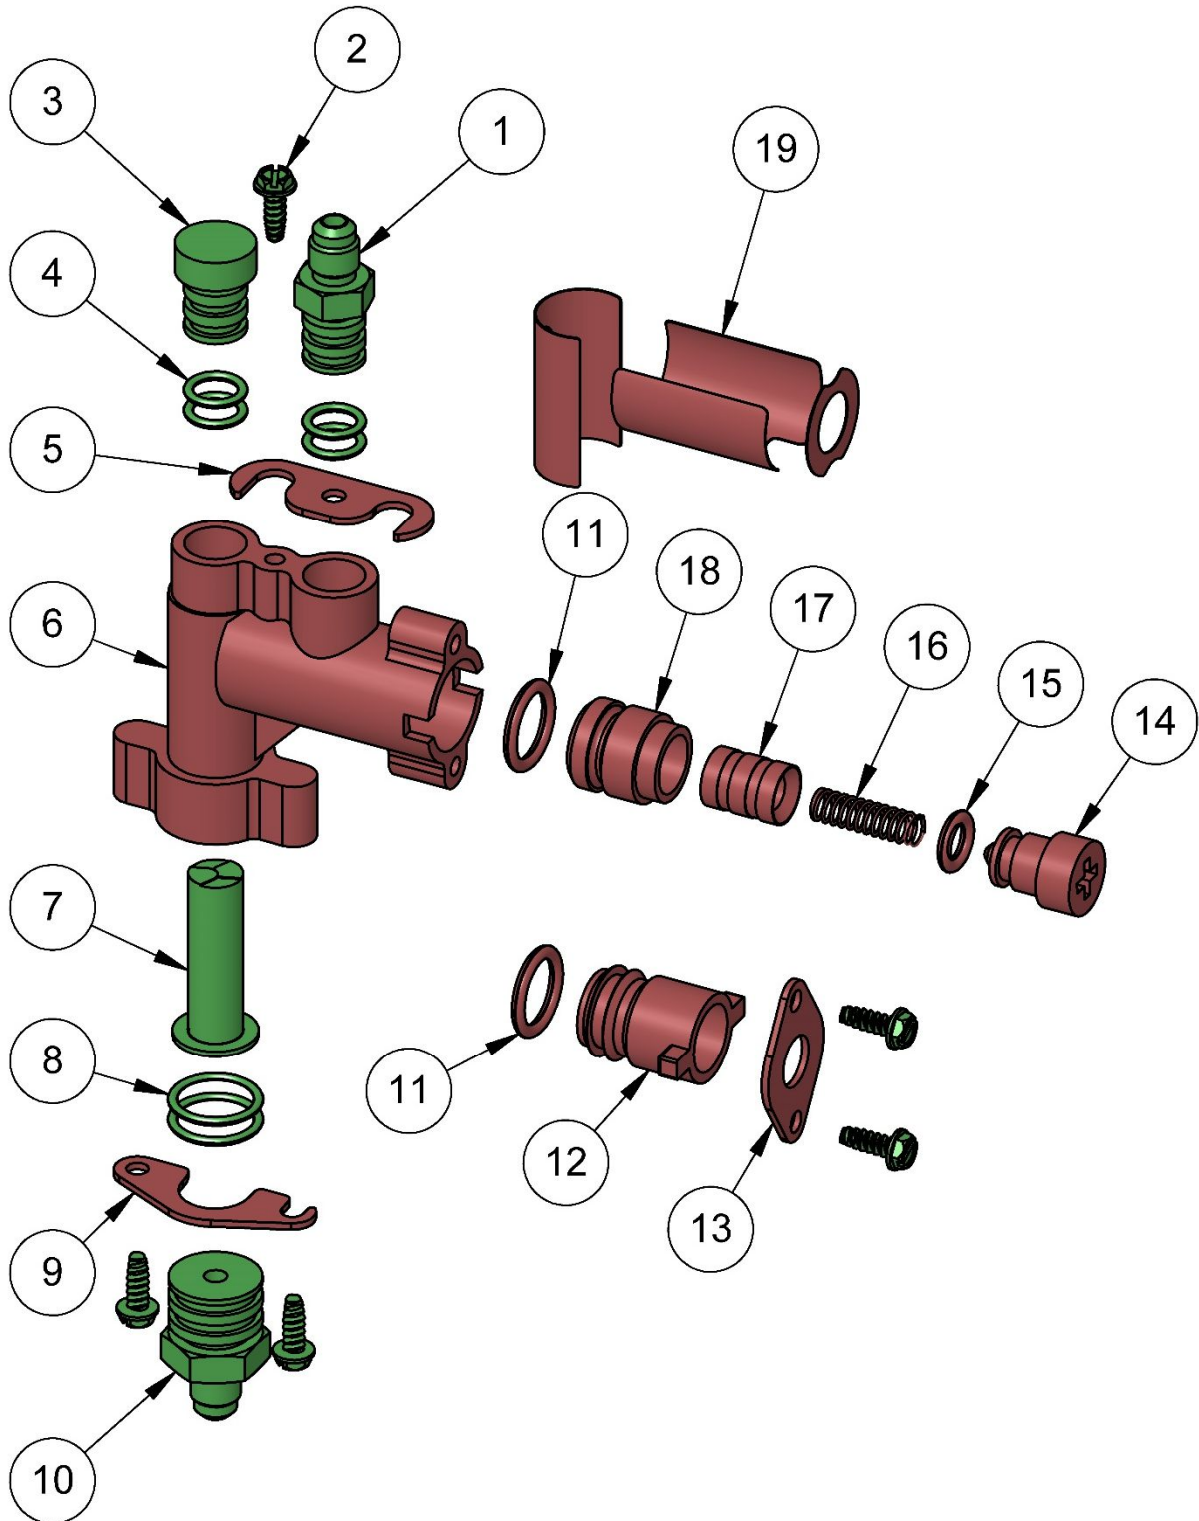

Spare Parts Catalog

IA Series

Automatic Intelligent Coffee Brewer: Glass Decanter, Thermal Carafe, Thermal Dispenser, & Thermal Airpot

Flow Control Information for PDS [Legacy (Old Style) - PN: [110305](#)]

Item	Part Number	Description
1	110220	ADAPTER, 1/4" FL X 1/2" WITH "O"-RING [O-RINGS INCLUDED]
2	110223	SCREW, 8 X 1/2" SS HEX HEAD
3	110108	PLUG, 1/2" "O"-RING ["O-RINGS' INCLUDED]
4	110218	"O"-RING, 3/8" ID X 1/2" OD
5	110580	RETAINER, OUTLET FITTING – 16 GA.
6	110217	BODY, FLOW CONTROL – PDS
7	110114	FILTER SCREEN, SS
8	110219	"O"-RING, 5/8" ID X 3/4" OD
9	110109	RETAINER, INLET FITTING
10	110221	ADAPTER, 1/4" FL X 3/4" "O"-RING ["O"-RING INCLUDED]
11	110213	"O"-RING, 9/16" ID X 3/4" OD
12	110216	BONNET, ADJUSTMENT LOW FLOW PDS ["O-RING NOT INCLUDED]
13	110098	RETAINER, BONNET PDS – 16 GA.
14	110222	PLUG, FLOW ADJUSTMENT ["O"-RING NOT INCLUDED]
15	110214	"O"-RING, 5/16" ID X 1/2" OD
16	110101	SPRING, LOW FLOW PDS
17	110116	PISTON, LOW FLOW PDS ["O"-RING NOT INCLUDED]
18	110117	SLEEVE, PDS ["O"-RING NOT INCLUDED]
19	110102	LABEL SET, PDS VALVE [3 PIECES]