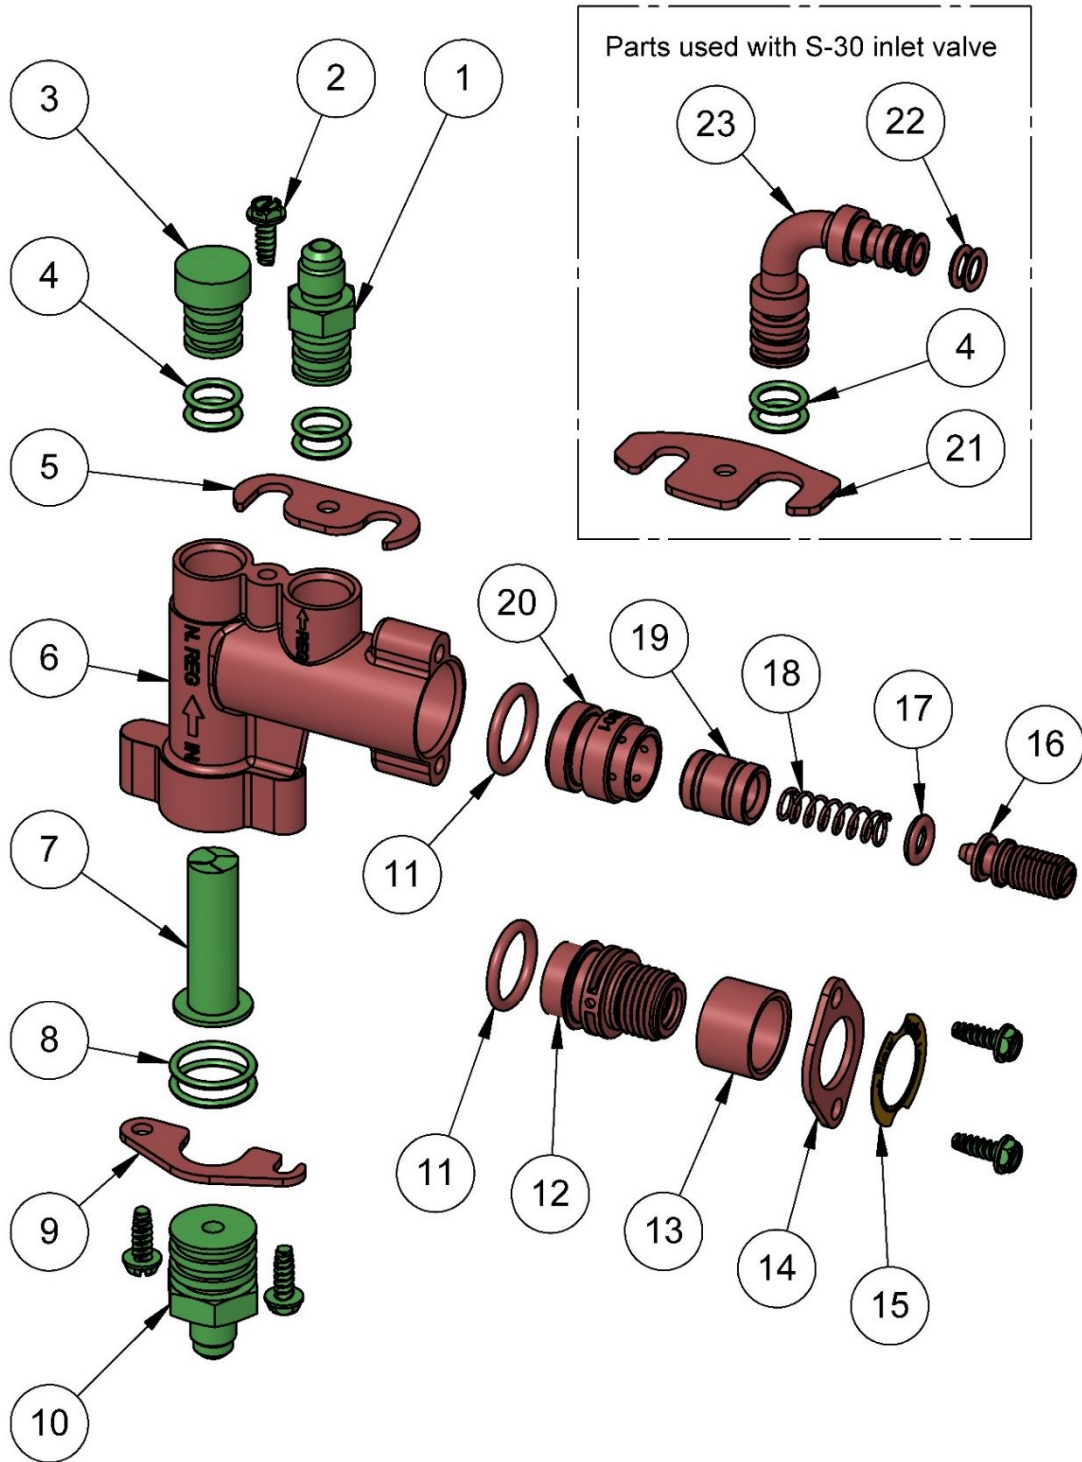

IA Series

Automatic Intelligent Coffee Brewer: Glass Decanter, Thermal Carafe, Thermal Dispenser, & Thermal Airpot

Flow Control Information for PDS [New Style – PN: 330538]

IA Series

Automatic Intelligent Coffee Brewer: Glass Decanter, Thermal Carafe, Thermal Dispenser, & Thermal Airpot

PDS Flow Control Valve Legacy [Old] Style and SPDS Flow Control Valve New Style Parts. **Note:** Green Colored Parts are Interchangeable between PDS & SPDS Valves. Red Colored Parts Are Not.

Item	Part Number	Description
1	110220	ADAPTER, 1/4" FL X 1/2" WITH "O"-RING [O-RINGS INCLUDED]
2	110223	SCREW, 8 X 1/2" SS HEX HEAD
3	110108	PLUG, 1/2" "O"-RING ["O-RINGS" INCLUDED]
4	110218	"O"-RING, 3/8" ID X 1/2" OD
5	330571	RETAINER, SPDS OUTLET FITTINGS – 14 GA.
6	330548	BODY, FLOW CONTROL – SPDS
7	110114	FILTER SCREEN, SS
8	110219	"O"-RING, 5/8" ID X 3/4" OD
9	330572	RETAINER, SPDS INLET FITTINGS – 14 GA.
10	110221	ADAPTER, 1/4" FL X 3/4" "O"-RING ["O"-RING INCLUDED]
11	800002	"O"-RING, 5/8" ID X 13/16" OD
12	330579	BONNET, FLOW ADJUSTMENT SPDS ["O"-RING INCLUDED]
13	330547	SLEEVE, BONNET SPDS
14	330563	RETAINER, BONNET SPDS – 14 GA.
15	330573	LABEL, FLOW RATE ADJUSTMENT SPDS
16	330580	PLUG, FLOW ADJUSTMENT ASSEMBLY – RED/LOW ["O"-RING INCLUDED]
17	330564	"O"-RING, 1/4" ID X 7/16" OD
18	330545	SPRING, LOW FLOW – SPDS
19	330543	PISTON, LOW FLOW – SPDS
20	330577	SLEEVE ASSEMBLY, SPDS ["O"-RING INCLUDED]
21	330570	RETAINER, SPDS OUTLET – 1ST RUN 330541 [OTHER USE 110580]
22	330509	"O"-RING, 1/4" ID X 3/8" OD
23	330574	ELBOW, 3/8" "O"-RING X 1/2" "O"-RING [INCLUDES 4 "O"-RINGS]

TIMER SETTING REQUIRED TO OBTAIN DESIRED VOLUME									
DESIRED	RED INDICATES LOW FLOW					GREEN INDICATES HI FLOW			
VOLUME IN GPM	0.175	0.200	0.220	0.250	0.300	0.350	0.500	0.750	1.000
BREW TIME FOR:									
1 LITER	91	79	71	63	53	45	32	21	16
64 OZ.	171	150	136	120	100	86	60	40	30
72 OZ.	193	169	153	135	113	96	68	45	34
2.2 LITERS	199	174	159	139	116	100	70	46	35
2.5 LITERS	226	198	180	159	132	113	79	53	40
BREW TIME SHOWN IN SECONDS