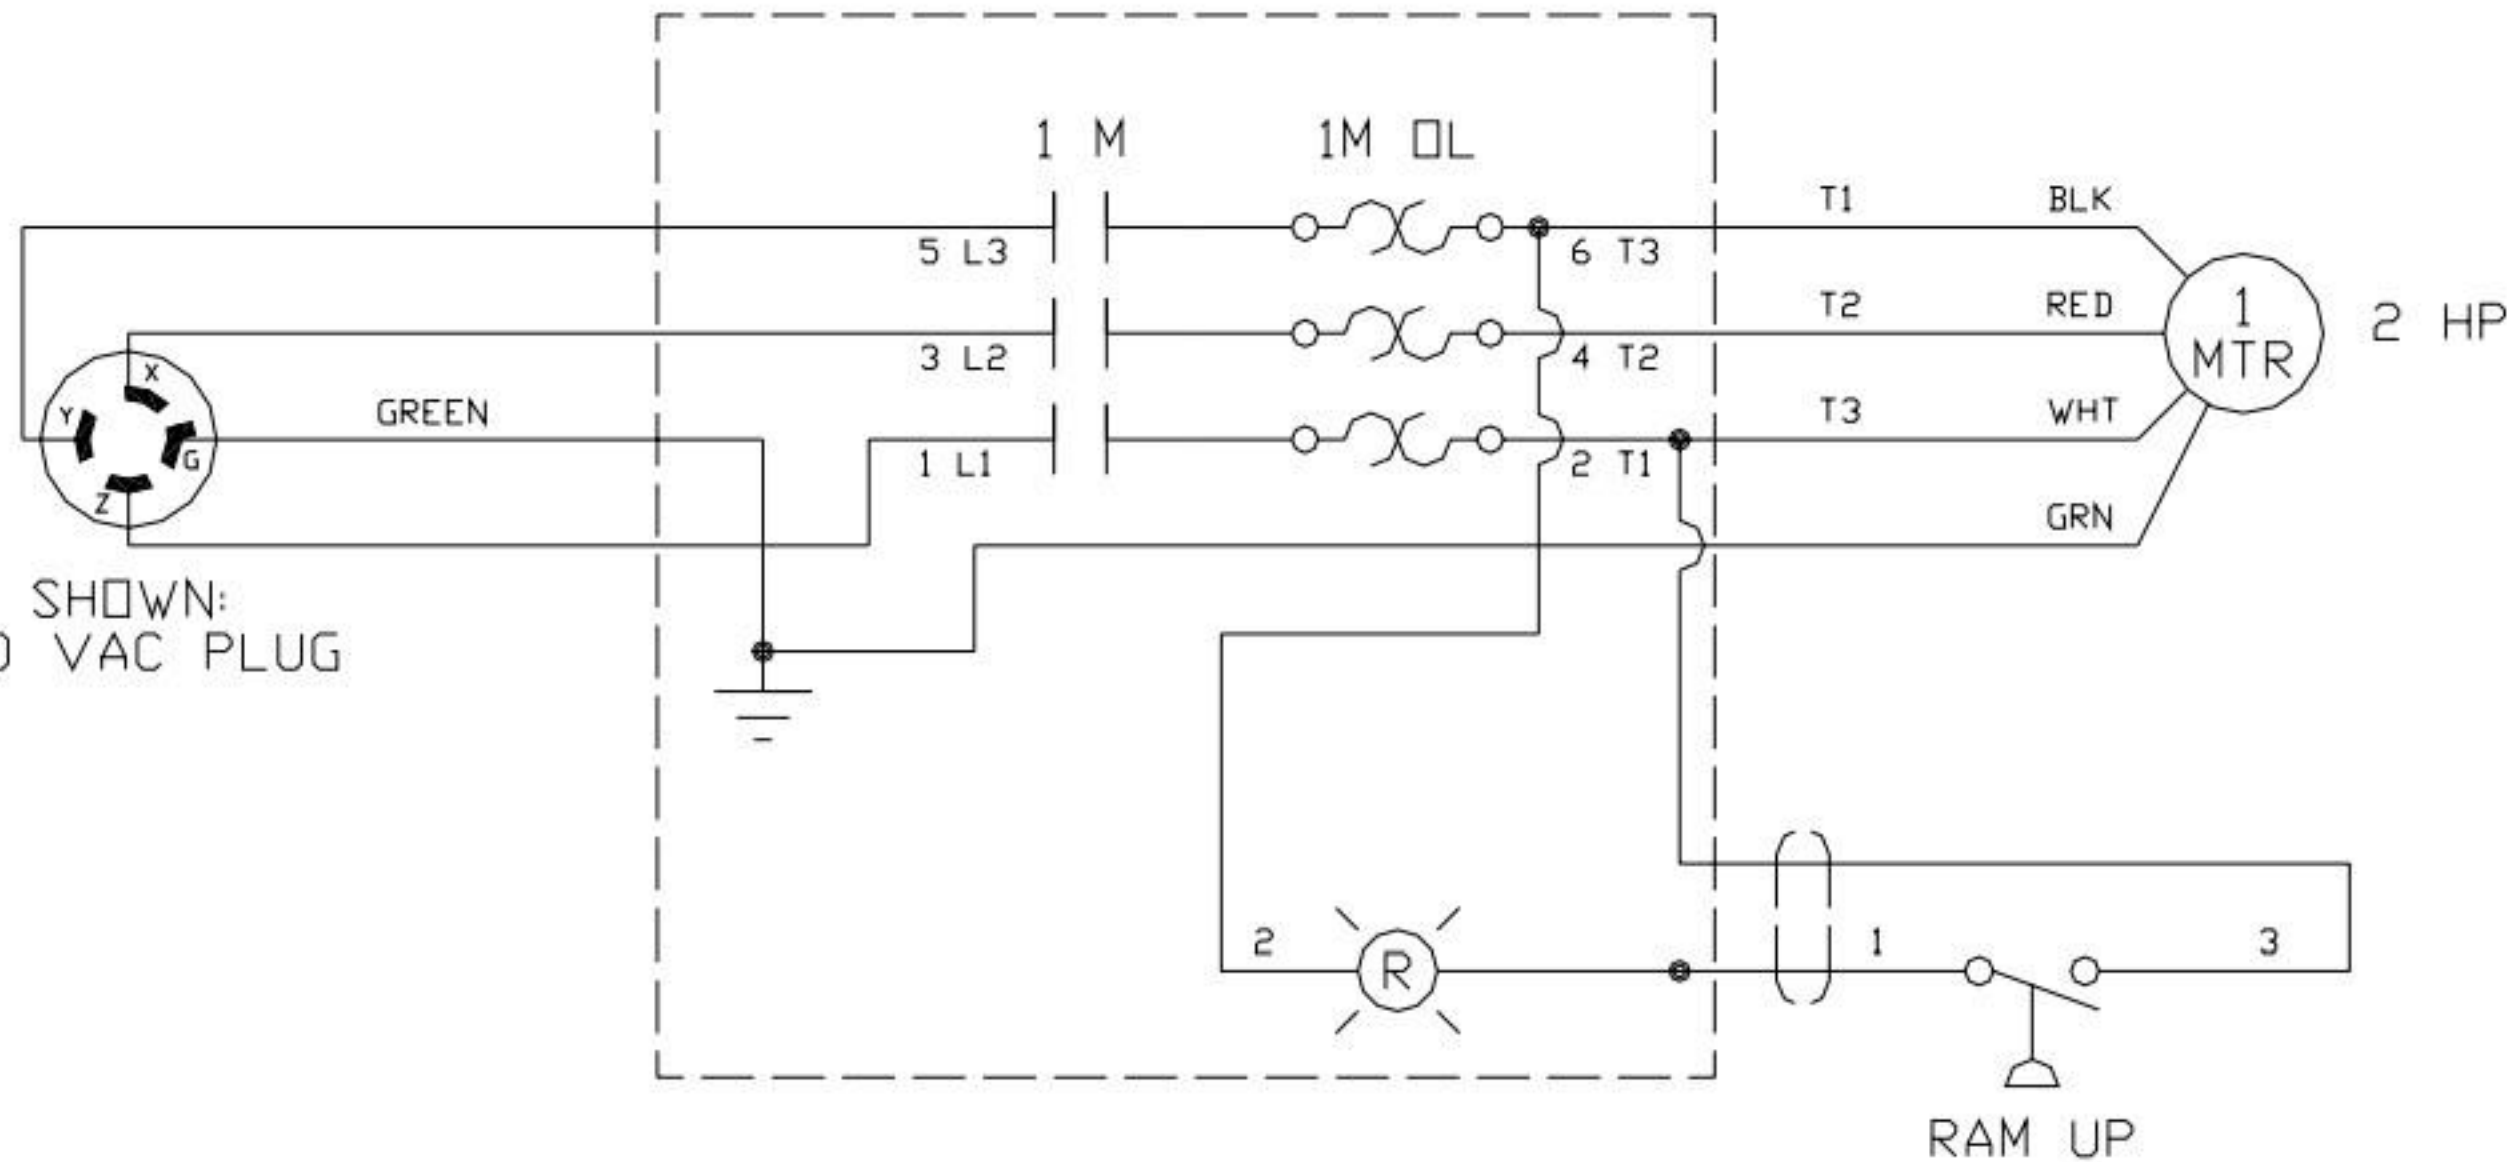

208/230 VAC
3PH 60 HZ
6.5/6.2 AMPS

SHOWN:
230 VAC PLUG

460 VAC
3PH 60 HZ
3.1 AMPS

460 VAC PLUG