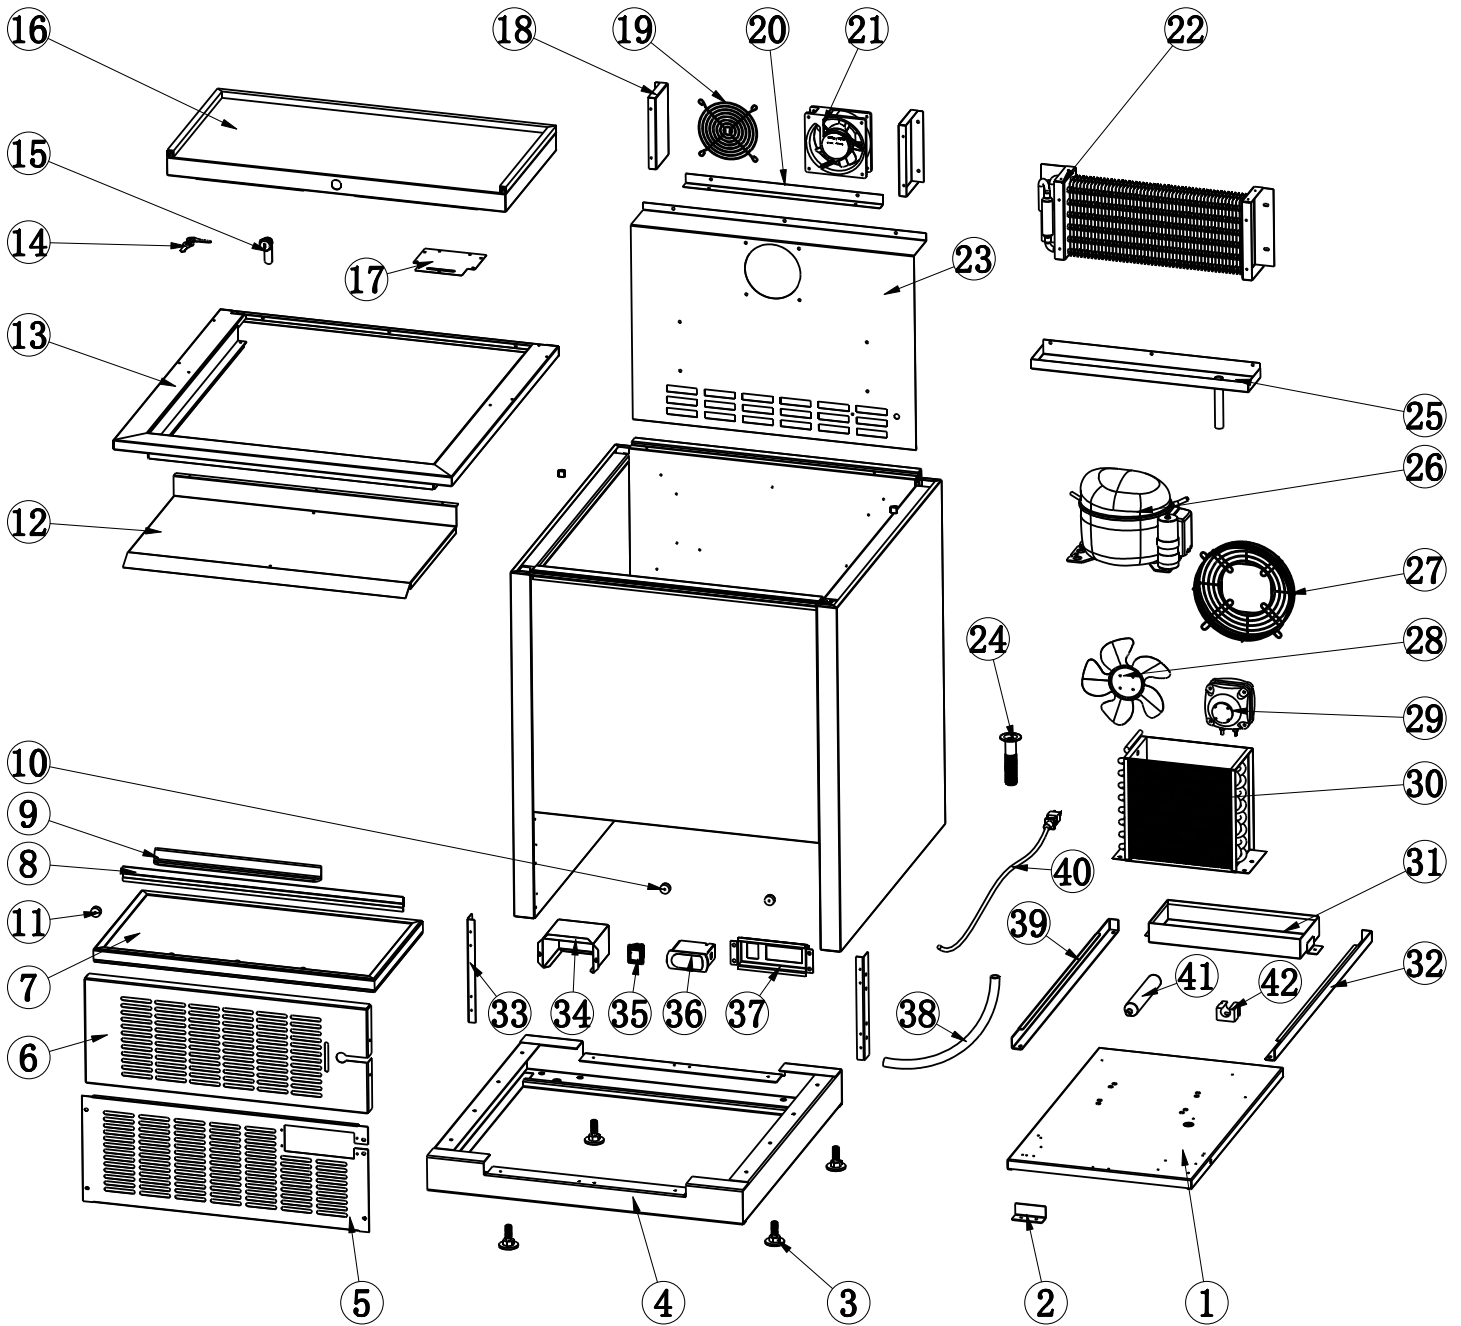

Parts Breakdown

Model BB-CN-0005-HC 50038

Parts Breakdown

Model BB-CN-0005-HC 50038

Item No.	Description	Position	Item No.	Description	Position	Item No.	Description	Position
AE966	Compressor Unit Installation Board for 50038	1	AE976	Top Board for 50038	16	AA210	Condenser for 50038	30
AB973	Limited Block for Installation Board for 50038	2	AE977	Base Board for Lock for 50038	17	AE905	Outer Drain Pan for 50038	31
AA185	Leveling Feet for 50038	3	AE978	Evaporator Fan Right and Left Baffle for 50038	18	AE982	Right Rail for Installation Board for 50038	32
AE967	Cabinet Base for 50038	4	AA201	Evaporator Fan Motor Cover for 50038	19	AE983	Fixer for Front Grill for 50038	33
AE968	Front Grill for 50038	5	AE979	Evaporator Fan Bottom Baffle for 50038	20	AA214	Thermostat Water Proof Cover for 50038	34
AE969	Back Grill for 50038	6	AE901	Evaporator Fan Motor for 50038	21	AA124	Power Switch for 50038	35
AE970	Door for 50038	7	AA203	Evaporator for 50038	22	AB109	Thermostat for 50038	36
AE971	Door Gasket for 50038	8	AF836	Evaporator Cover for 50038	23	AE984	Thermostat Installation Cover for 50038	37
62363	Door Handle for 50038	9	AA205	Inner Drain Pipe for 50038	24	AA216	Drain Tube for 50038	38
AA192	Back Limit Block for 50038	10	AE981	Inner Drain Pan for 50038	25	AE985	Left Rail for Installation Board for 50038	39
AE986	Door Limit Block for 50038	11	AF740	Compressor for 50038	26	AA135	Power Cord for 50038	40
AF835	Panel Under Table with Component for 50038	12 - 13	AA207	Condenser Fan Motor Cover for 50038	27	AB594	Filter for 50038	41
AA196	Key for 50038	14	AA208	Condenser Fan Blade for 50038	28	AB595	Filter Fixer for 50038	42
AA197	Lock for 50038	15	AA209	Condenser Fan Motor for 50038	29			