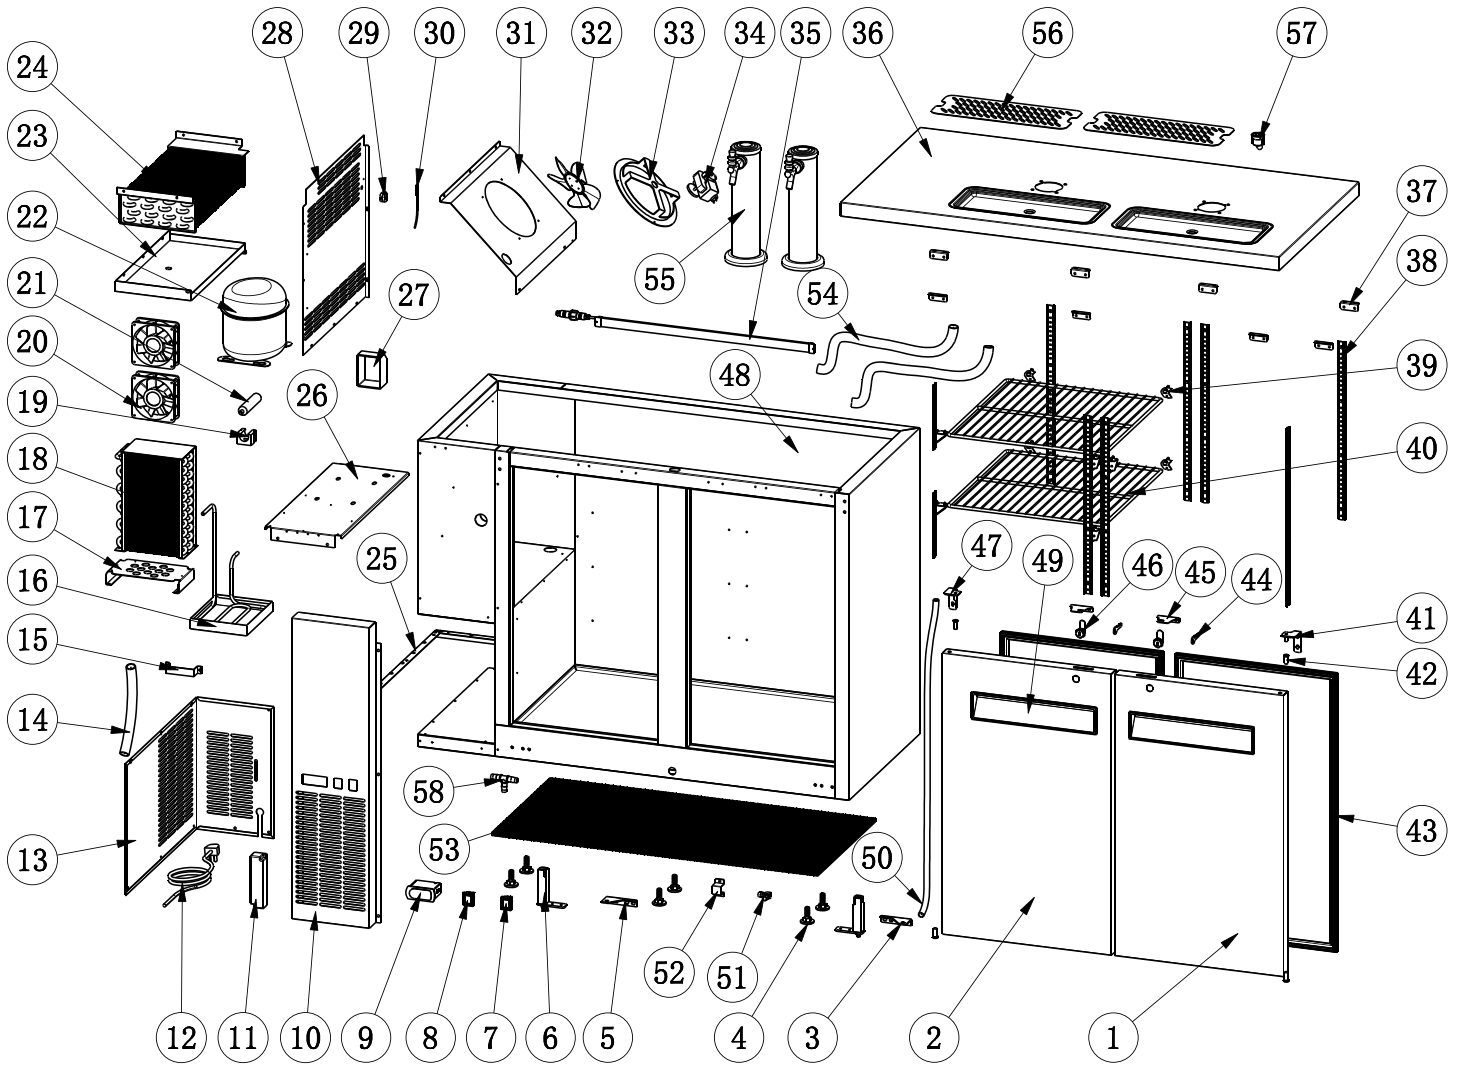

Parts Breakdown

Model **BB-CN-0016-DH** 50064

Parts Breakdown

Model BB-CN-0016-DH 50064

Item No.	Description	Position	Item No.	Description	Position	Item No.	Description	Position
AF795	Right Door for 50064	1	AA128	Condenser Fan Motor for 50064	20	AA435	Shelf for 50064	40
AF796	Left Door for 50064	2	AA371	Filter for 50064	21	AA436	Upper Right Hinge for 50064	41
AA359	Bottom Right Hinge for 50064	3	AF088	Compressor for 50064	22	AA388	Axis Cover for 50064	42
AA185	Leveling Feet for 50064	4	AF779	Inner Drain Pan for 50064	23	AA458	Gasket for 50064	43
AA360	Bottom Left Hinge for 50064	5	AA373	Evaporator for 50064	24	AA196	Key for 50064	44
AA398	Bottom Hinge Axis for 50064	6	AF780	Fixed Mounts for Back Grill for 50064	25	AF761	Lock Plate for 50064	45
AA124	Power Switch for 50064	7	AF781	Compressor Installation Board for 50064	26	AA197	Lock for 50064	46
AA362	LED Light Switch for 50064	8	AF782	Evaporator Cover for 50064	28	AF786	Upper Light Hinge for 50064	47
AB109	Thermostat for 50064	9	AA378	Temperature Probe Fixer for 50064	29	AA418	Door Handle for 50064	49
AF776	Control Panel for 50064	10	AA379	Temperature Probe for 50064	30	AA528	Drain Hose for 50064	50
AA364	LED Power Supply for 50064	11	AF783	Evaporator Fan Installation Board for 50064	31	AA529	Plastic Connector for 50064	51
AA365	Power Cord for 50064	12	AA962	Blade of Evaporator Fan Motor for 50064	32	AF787	Baffle for 50064	52
AF777	Back Grill for 50064	13	AF784	Evaporator Fan Holder for 50064	33	AA531	Rubber Pad for 50064	53
AA216	Drain Tube for 50064	14	AA913	Evaporator Fan Motor for 50064	34	AA532	Corrugated Pipe for 50064	54
AB974	Handle for Installation Board for 50064	15	68296	LED Light for 50064	35	AA533	Beer Tower Kit - One Tap for 50064	55
AF087	Outer Drain Pan for 50064	16	AF797	Top Board for 50064	36	AF762	Cover for Beer Drip Pan for 50064	56
AF778	Condenser Installation Board for 50064	17	AF764	Top Board Fixer for 50064	37	69703	Elbow Pipe for 50064	57
AA370	Condenser for 50064	18	AF176	K Strip-4 Holes for 50064	38	AA557	Plastic T-Junction for 50064	58
AB595	Filter Fixer for 50064	19	26884	K Clip for 50064	39			