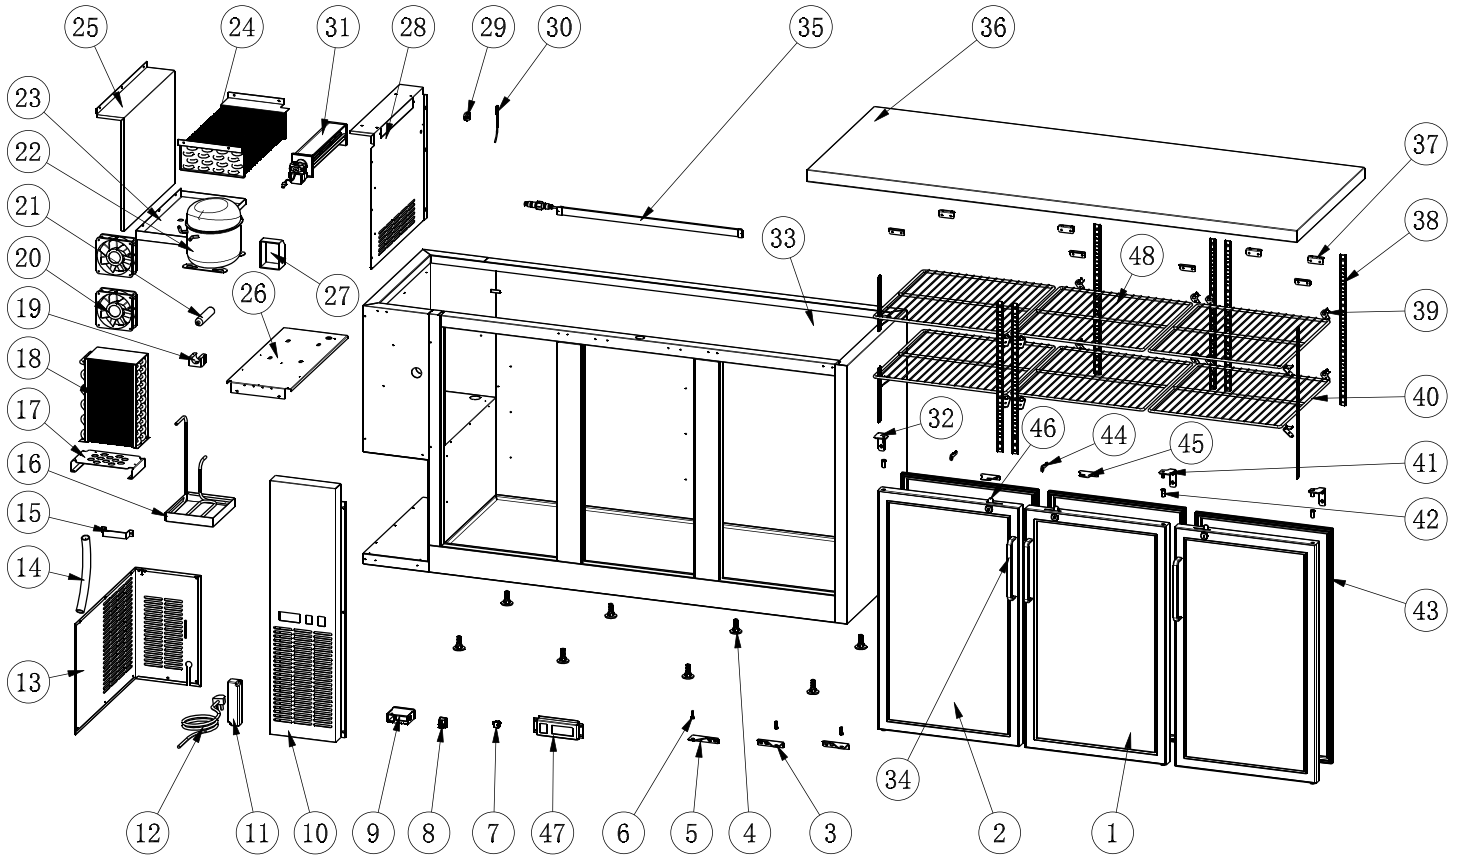

Parts Breakdown

Model **BB-CN-0020E-GH** 59062

Parts Breakdown

Model BB-CN-0020E-GH 59062

| Item No. | Description | Position | Item No. | Description | Position | Item No. | Description | Position |
|----------|---|----------|----------|---|----------|----------|--|----------|
| AA462 | Right Glass Door for 59062 | 1 | AF778 | Condenser Installation Board for 59062 | 17 | 68296 | LED Light for 59062 | 35 |
| AA463 | Left Glass Door for 59062 | 2 | AA155 | Condenser for 59062 | 18 | AF824 | Top Board for 59062 | 36 |
| 61468 | Left Bottom Hinge for 59062 | 3 | AB595 | Filter Fixer for 59062 | 19 | AF764 | Top Board Fixer for 59062 | 37 |
| AA185 | Leveling Feet for 59062 | 4 | AA128 | Condenser Fan Motor for 59062 | 20 | AF176 | K Strip-4 Holes for 59062 | 38 |
| AA360 | Bottom Left Hinge for 59062 | 5 | AA371 | Filter for 59062 | 21 | 26884 | K Clip for 59062 | 39 |
| AA361 | Bottom Hinge Axis for 59062 | 6 | AI395 | Compressor for 59062 | 22 | AF804 | Shelf Left and Right for 59062 | 40 |
| AA124 | Power Switch for 59062 | 7 | AI396 | Inner Drain Pan for 59062 | 23 | AA436 | Upper Right Hinge for 59062 | 41 |
| AA362 | LED Light Switch for 59062 | 8 | AI397 | Evaporator for 59062 | 24 | AA388 | Axis Cover for 59062 | 42 |
| AB109 | Thermostat for 59062 | 9 | AI398 | Inst Sheet for Evaporator for 59062 | 25 | AA437 | Gasket for 59062 | 43 |
| AF776 | Control Panel for 59062 | 10 | AF781 | Compressor Installation Board for 59062 | 26 | AA390 | Key for 59062 | 44 |
| AA364 | LED Power Supply for 59062 | 11 | AI399 | Evaporator Cover for 59062 | 28 | AF761 | Lock Plate for 59062 | 45 |
| AA365 | Power Cord for 59062 | 12 | AA378 | Temperature Probe Fixer for 59062 | 29 | AA392 | Lock for 59062 | 46 |
| AF777 | Back Grill for 59062 | 13 | AA379 | Temperature Probe for 59062 | 30 | AI401 | Waterproof Cover of Thermostat for 59062 | 47 |
| AA216 | Drain Tube for 59062 | 14 | AI400 | Evaporator Fan Motor for 59062 | 31 | AA484 | Middle Shelf for 59062 | 48 |
| AB974 | Handle for Installation Board for 59062 | 15 | AF786 | Upper Light Hinge for 59062 | 32 | | | |
| AF087 | Outer Drain Pan for 59062 | 16 | AA395 | Glass Door Handle for 59062 | 34 | | | |