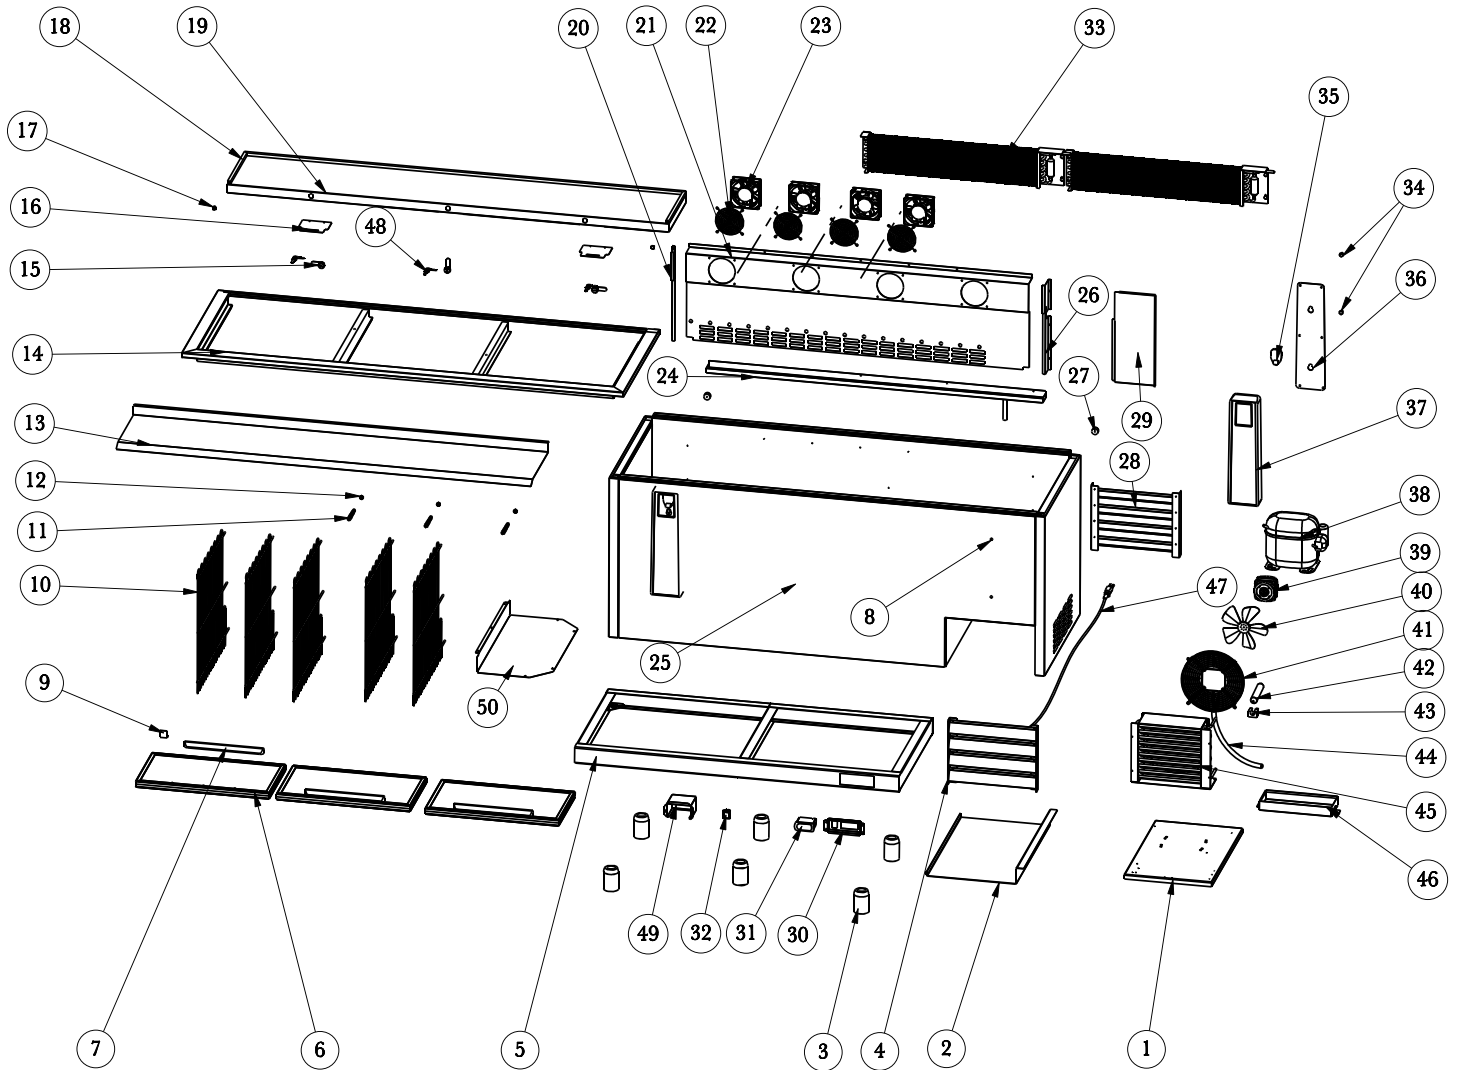

# Parts Breakdown

Model BB-CN-0026-HC 50041

# Parts Breakdown

## Model BB-CN-0026-HC 50041

Item No.	Description	Position	Item No.	Description	Position	Item No.	Description	Position
AE987	Compressor Unit Installation Board for 50041	1	AF854	Decoration Strip for 50041	18	AA244	Bottle Opener for 50041	35
AE988	Base Board for 50041	2	AF855	Top Board for 50041	19	AF841	Bottle Opener Board for 50041	36
AA185	Leveling Feet for 50041	3	AE996	Left Support for Evaporator Cover for 50041	20	AA246	Bottle Opener Cover for 50041	37
AF005	Front Grill for 50041	4	AF856	Evaporator Cover for 50041	21	AE876	Compressor for 50041	38
AF851	Cabinet Base for 50041	5	AA201	Evaporator Fan Motor Cover for 50041	22	AA247	Condenser Fan Motor for 50041	39
AF843	Door for 50041	6	AE901	Evaporator Fan Motor for 50041	23	AA248	Condenser Fan Blade for 50041	40
62363	Door Handle for 50041	7	AF857	Inner Drain Pan for 50041	24	AA249	Condenser Fan Motor Cover for 50041	41
AE971	Door Gasket for 50041	8	AE999	Right Support for Evaporator Cover for 50041	26	AB594	Filter for 50041	42
AE986	Door Limit Block for 50041	9	AA192	Back Limit Block for 50041	27	AB595	Filter Fixer for 50041	43
AA225	Shelf for 50041	10	AF000	Back Grill for 50041	28	AA216	Drain Tube for 50041	44
AA226	Shelf Spring for 50041	11	AF840	Inner Baffle for 50041	29	AA300	Condenser for 50041	45
AA227	Shelf Cap for 50041	12	AE984	Thermostat Installation Cover for 50041	30	AE905	Outer Drain Pan for 50041	46
AF852	Panel Under Table with Component for 50041	13 - 14	AB109	Thermostat for 50041	31	AA135	Power Cord for 50041	47
AA197	Lock for 50041	15	AA124	Power Switch for 50041	32	AA196	Key for 50041	48
AE977	Base Board for Lock for 50041	16	AA298	Evaporator for 50041	33	AA214	Thermostat Water Proof Cover for 50041	49
AA231	Decoration Cover for 50041	17	AA243	Screw for Bottle Opener Component for 50041	34	AF004	Thermostat Baffle for 50041	50