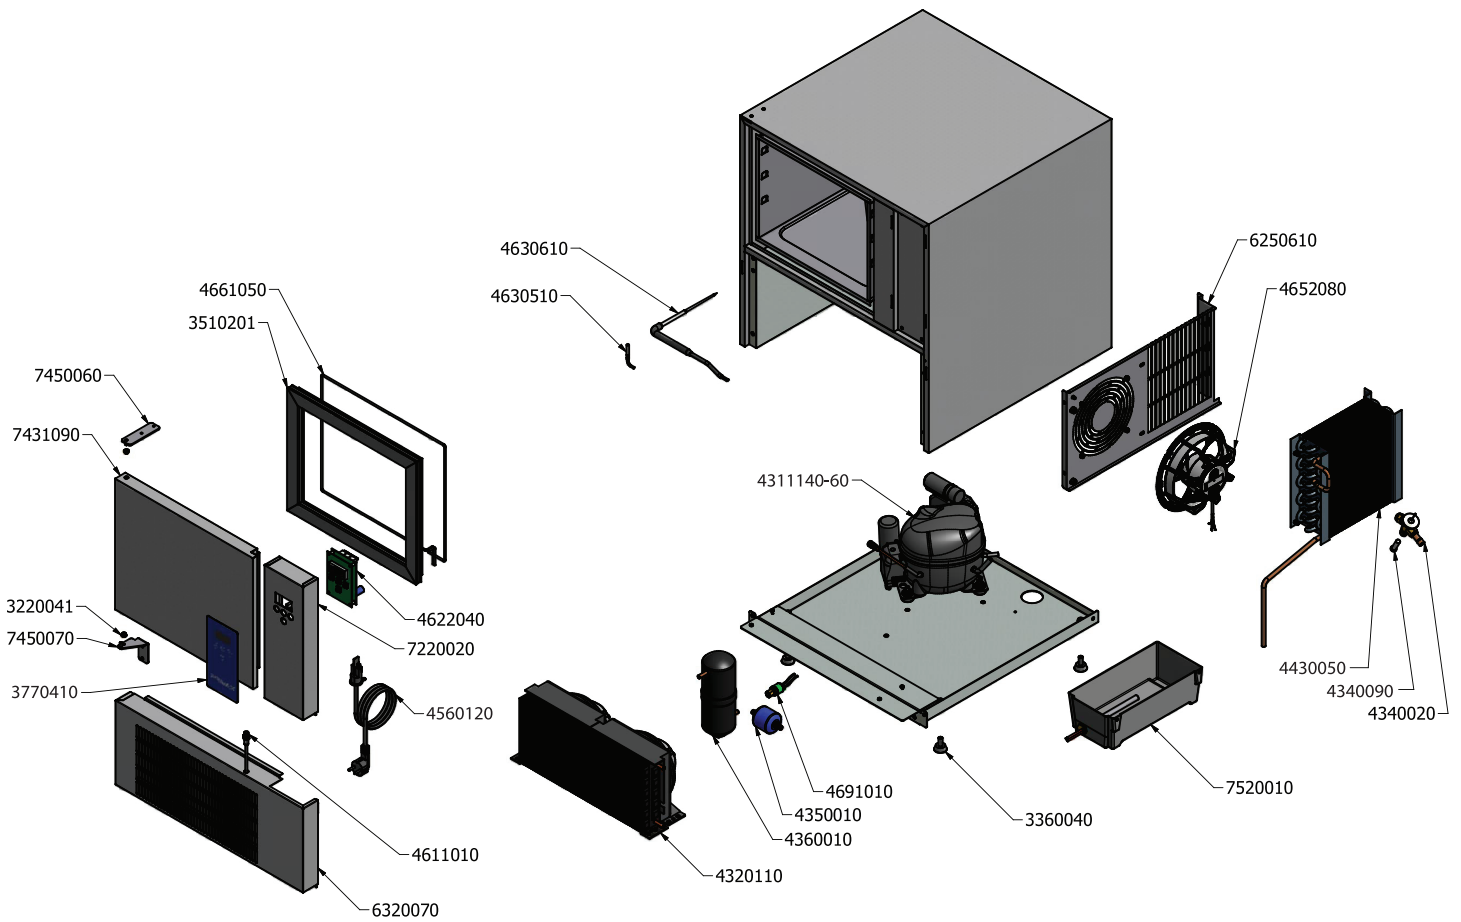

Parts Breakdown

Model BC-IT-0103 41899

Parts Breakdown

Model BC-IT-0103 41899

Item No.	Description	Position	Item No.	Description	Position	Item No.	Description	Position
42066	Door Bush D9 H=1,5 for 41899	3220041	42105	Liquid Receiver 0.8 LT for 41899	4360010	42115	Pressure Switch 28BAR for 41899	4691010
42067	Feet H=20 D=45 M10 Black for 41899	3360040	42072	Evaporator AB-03 for 41899	4430050	42085	Evaporator Conveyor AB-03 for 41899	6250610
42068	Door Magnet Gasket AB-03 D7 for 41899	3510201	42106	Cable AVG SJT L=3500 UL Terminal Board PA84 for 41899	4560120	42086	Inferior Panel AB-03 for 41899	6320070
42097	Adhesive Control Panel AB-03 for 41899	3770410	42107	Door Switch N.O. L=130 for 41899	4611010	42087	Stainless Steel Panel for Adhesive Mask AB-03 for 41899	7220020
42070	Compressor Copeland Hermetic AFE17C4E-IAV-901 R404A 208-230/60Hz for 41899	4311140-60	42108	Card EVC80S11P7CLT00 AB 2RELE for 41899	4622040	42088	Foamed Door AB-G1-03 SX for 41899	7431090
42071	Air Condenser STVF157 for 41899	4320110	42109	Chamber Probe PTC L=2500 Green for 41899	4630510	42089	Superior Flat Door Hinge AB-03 for 41899	7450060
42073	Valve TS2 40+10 R404A for 41899	4340020	42110	Core Probe PTC 1000 L=3000 Gray for 41899	4630610	42090	Inferior Door Hinge AB-03 for 41899	7450070
42074	Conic Orifice 00 for 41899	4340090	42082	Fan W1G172-EC91-01 for 41899	4652080	42120	Evaporation Water Tank 190W L=1500 for 41899	7520010
42075	Filter 50x6mm for 41899	4350010	42083	Frame Heating Element AB-03 15W/M for 41899	4661050			