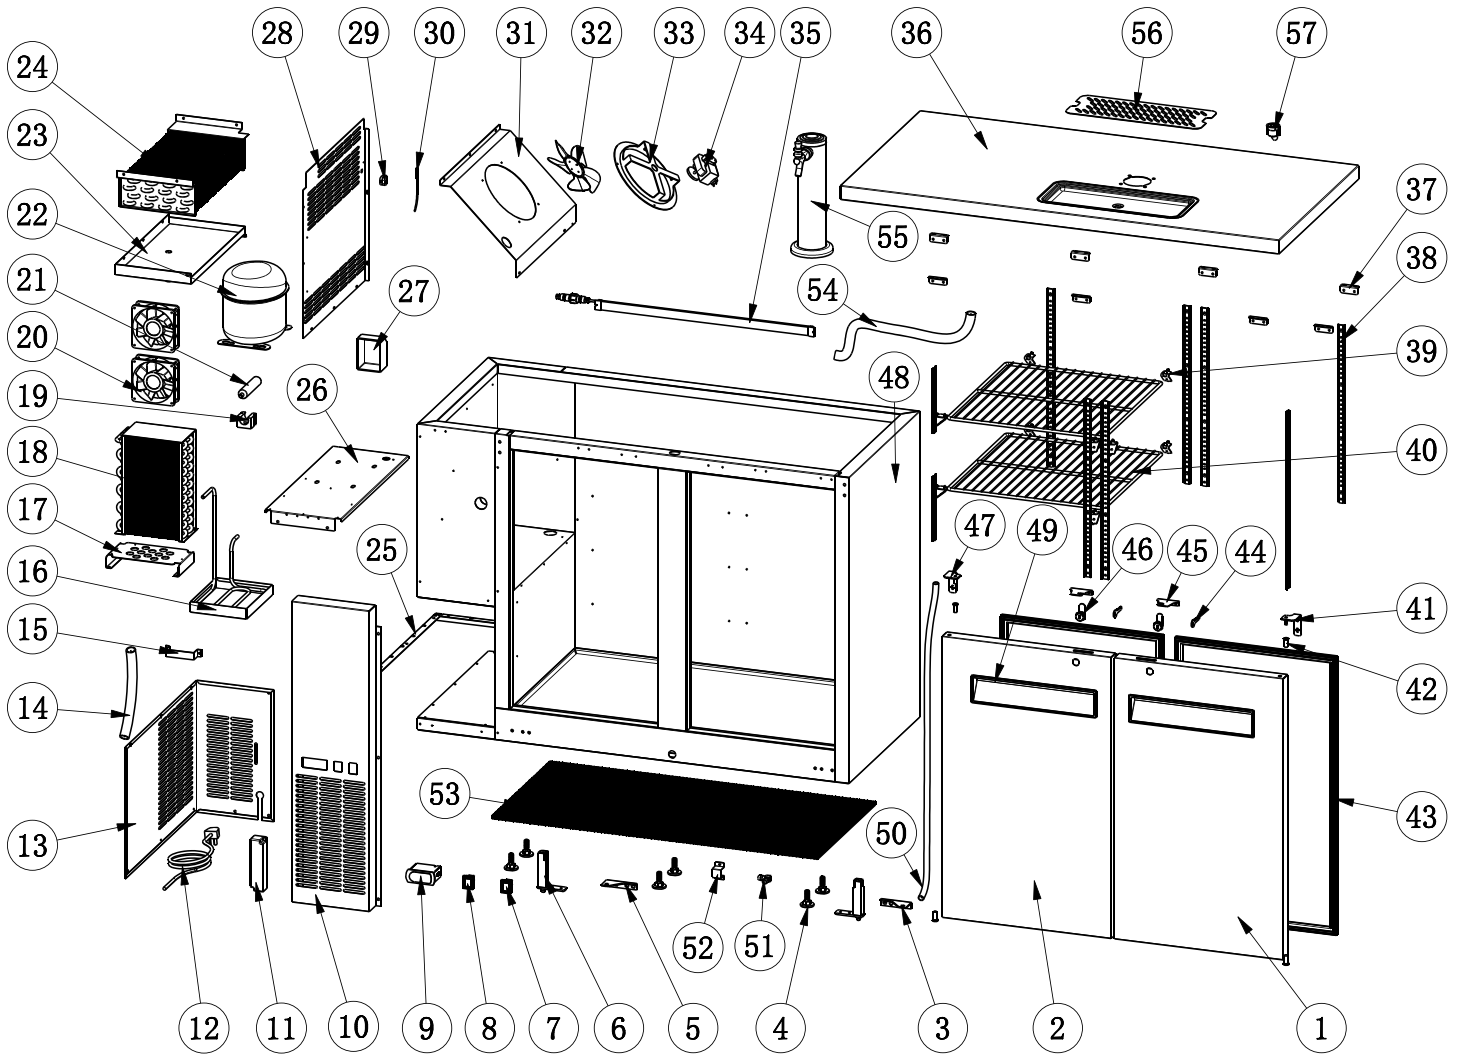

Parts Breakdown

Model **BD-CN-0019-HC** 50067

Parts Breakdown

Model BD-CN-0019-HC 50067

Item No.	Description	Position	Item No.	Description	Position	Item No.	Description	Position
AF788	Right Door for 50067	1	AA128	Condenser Fan Motor for 50067	20	AA624	Shelf for 50067	40
AF789	Left Door for 50067	2	AA371	Filter for 50067	21	AA436	Upper Right Hinge for 50067	41
AA359	Bottom Right Hinge for 50067	3	AF088	Compressor for 50067	22	AA388	Axis Cover for 50067	42
AA185	Leveling Feet for 50067	4	AF779	Inner Drain Pan for 50067	23	AA626	Gasket for 50067	43
AA360	Bottom Left Hinge for 50067	5	AA373	Evaporator for 50067	24	AA196	Key for 50067	44
AA398	Bottom Hinge Axis for 50067	6	AF791	Fixed Mounts for Back Grill for 50067	25	AF761	Lock Plate for 50067	45
AA124	Power Switch for 50067	7	AF781	Compressor Installation Board for 50067	26	AA197	Lock for 50067	46
AA362	LED Light Switch for 50067	8	AF792	Evaporator Cover for 50067	28	AF786	Upper Light Hinge for 50067	47
AB109	Thermostat for 50067	9	AA378	Temperature Probe Fixer for 50067	29	AA418	Door Handle for 50067	49
AF776	Control Panel for 50067	10	AA379	Temperature Probe for 50067	30	AA528	Drain Hose for 50067	50
AA364	LED Power Supply for 50067	11	AF793	Evaporator Fan Installation Board for 50067	31	AA529	Plastic Connector for 50067	51
AA365	Power Cord for 50067	12	AA962	Blade of Evaporator Fan Motor for 50067	32	AF787	Baffle for 50067	52
AF790	Back Grill for 50067	13	AF784	Evaporator Fan Holder for 50067	33	AA631	Rubber Pad for 50067	53
AA216	Drain Hose for 50067	14	AA913	Evaporator Fan Motor for 50067	34	AA532	Corrugated Pipe for 50067	54
AB974	Handle for Installation Board for 50067	15	68296	LED Light for 50067	35	AA533	Beer Tower Kit - One Tap for 50067	55
AF087	Outer Drain Pan for 50067	16	AF794	Top Board for 50067	36	AF762	Cover for Beer Drip Pan for 50067	56
AF778	Condenser Installation Board for 50067	17	AF764	Top Board Fixer for 50067	37	69703	Elbow Pipe for 50067	57
AA370	Condenser for 50067	18	AF176	K Strip-4 Holes for 50067	38			
AB595	Filter Fixer for 50067	19	26884	K Clip for 50067	39			