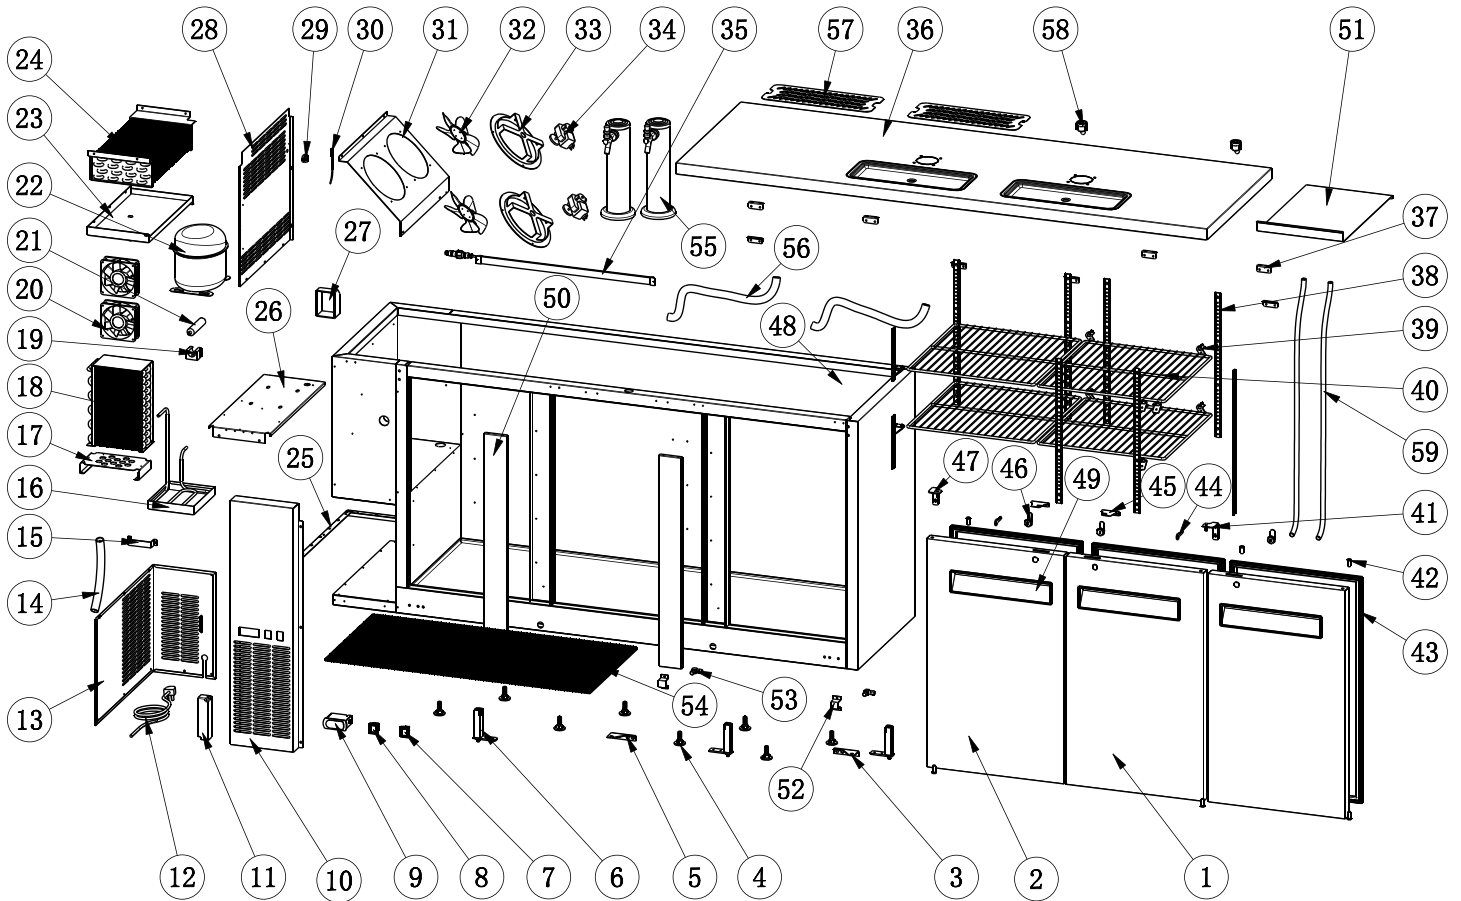

Parts Breakdown

Model **BD-CN-0032-HC** 50069

Parts Breakdown

Model BD-CN-0032-HC 50069

Item No.	Description	Position	Item No.	Description	Position	Item No.	Description	Position
AF788	Right Door for 50069	1	AA128	Condenser Fan Motor for 50069	20	AA673	Shelf/Left and Right for 50069	40
AF789	Left Door for 50069	2	AA371	Filter for 50069	21	AA436	Upper Right Hinge for 50069	41
AA359	Bottom Right Hinge for 50069	3	AB592	Compressor for 50069	22	AA388	Axis Cover for 50069	42
AA185	Leveling Feet for 50069	4	AF779	Inner Drain Pan for 50069	23	AA626	Gasket for 50069	43
AA360	Bottom Left Hinge for 50069	5	AA373	Evaporator for 50069	24	AA196	Key for 50069	44
AA398	Bottom Hinge Axis for 50069	6	AF791	Fixed Mounts for Back Grill for 50069	25	AF761	Lock Plate for 50069	45
AA124	Power Switch for 50069	7	AF781	Compressor Installation Board for 50069	26	AA197	Lock for 50069	46
AA362	LED Light Switch for 50069	8	AF806	Evaporator Cover for 50069	28	AF786	Upper Light Hinge for 50069	47
AB109	Thermostat for 50069	9	AA378	Temperature Probe Fixer for 50069	29	AA418	Door Handle for 50069	49
AF776	Control Panel for 50069	10	AA121	Temperature Sensor of Cabinet Inside for 50069	30	AF808	Middle Beam Cover for 50069	50
AA364	LED Power Supply for 50069	11	AF793	Evaporator Fan Installation Board for 50069	31	AF809	Air Deflector for 50069	51
AA365	Power Cord for 50069	12	AA962	Blade of Evaporator Fan Motor for 50069	32	AF787	Baffle for 50069	52
AF790	Back Grill for 50069	13	AF784	Evaporator Fan Holder for 50069	33	AA529	Plastic Connector for 50069	53
AA216	Drain Tube for 50069	14	AA913	Evaporator Fan Motor for 50069	34	AA631	Rubber Pad for 50069	54
AB974	Handle for Installation Board for 50069	15	AA722	LED Light for 50069	35	AA533	Beer Tower Kit - One Tap for 50069	55
AF087	Outer Drain Pan for 50069	16	AF807	Top Board for 50069	36	AA532	Corrugated Pipe for 50069	56
AF778	Condenser Installation Board for 50069	17	AF764	Top Board Fixer for 50069	37	AF762	Cover for Beer Drip Pan for 50069	57
AA370	Condenser for 50069	18	AF176	K Strip-4 Holes for 50069	38	69703	Elbow Pipe for 50069	58
AB595	Filter Fixer for 50069	19	26884	K Clip for 50069	39	AA528	Drain Hose for 50069	59