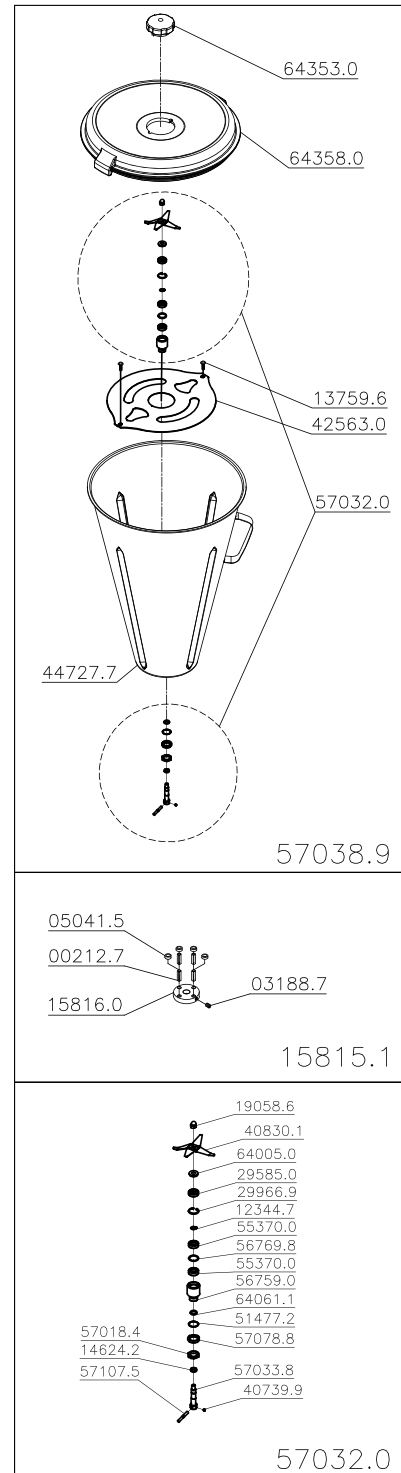

Parts Breakdown

Model **BL-BR-0015** 37969

Parts Breakdown

Model BL-BR-0015 37969

Item No.	Description	Position	Item No.	Description	Position	Item No.	Description	Position
30234	Washer L 1/4x1 6 ZB for 37969	00100.7	38316	Cover for 37969	17456.4	79065	CB. Ground 1.5mm 2x420mm for 37969	48415.6
30258	Washer L 5/16 ZB for 37969	00119.8	AE674	PFS M6x16 DIN 7985 Stainless for 37969	18419.5	45648	Rotating Disconnect Key Switch New Style for 37969	50808.0
38217	Elastic Pin 6x22 for 37969	00212.7	AC016	Aluminum PCAACAB.M10x1.25RE for 37969	19058.6	AE680	O Ring 27,6x25x1,3mm for 37969	51477.2
38271	Electrical Cable Protection for 37969	00355.7	27709	Screw M8x16 DIN 933 ZB for 37969	19059.4	AE681	ETIQ.E / I Cup MB 145mm 15 for 37969	52683.5
30324	Six Sided Screw UNC 3/8x7/8 RTZB for 37969	00711.0	79041	Baffle for 37969	19148.5	AE682	Rolam.6001 DDU NSK/TK Di.12xDe.28xL.8 for 37969	55370.0
AE670	Term. Eyelet for 37969	01137.1	38341	Washer 1/4x5/8x1,2mm Stainless Steel for 37969	19384.4	AE683	Central Bearing for 37969	56759.0
AE671	PFS M5x10 DIN 7985 ZB for 37969	01639.0	38087	Washer L.A5.3 DIN 125 Inox for 37969	20194.4	AE684	Distancing Washer for 37969	56769.8
30350	Nylon Cover CN-4472 for 37969	02031.1	38313	Seal V'Ring 16,5x10,5x5,5 for 37969	20378.5	AE685	PCA Sex Low M24x1,5 Stainless Steel for 37969	57018.4
38557	Screw Nut DIN 934 ZB for 37969	02729.4	27720	Omcan Logo (Machines) for 37969	27154.3	AE686	Complete Cutting Unit for 37969	57032.0
27693	Washer L.A8,4 ZB for 37969	02730.8	38302	PFS Auto BROCC 4,2x13 ZB for 37969	29442.0	AE687	Central Axle for 37969	57033.8
38180	Screw Nut M6 DIN 934 ZB for 37969	03099.6	AE675	Retainer Di.12xDe.28xL.7 for 37969	29585.0	AE688	Full Cup for 37969	57038.9
27695	Allen Screw M6x8 for 37969	03188.7	AE676	Ring 28x1,2 DIN 472 FOSF. for 37969	29966.9	AE689	Distancer for 37969	57078.8
27696	Nylon Cover CN 4478 for 37969	03678.1	AE677	Key with PROT.30223 M2FT2FE3V / 19 for 37969	30565.0	AE690	Guide Pin 6x50 DIN 7 M6 with Down for 37969	57107.5
24023	Spring Rocker for 37969	04870.4	67038	Grounded Wire Label for 37969	31140.5	AE691	Complete Cup for 37969	58929.2
38220	Distanc. Washer for 37969	05041.5	67039	Nut M4 DIN 985 Stainless Steel for 37969	31800.0	AE692	CS Tilting Support for 37969	62101.3
38297	PFS M8x40 DIN 933 ZB for 37969	09008.5	27726	Cord Holder PG13.5 LC+P/9 for 37969	31923.6	AE693	Scraper Ring for 37969	64005.0
38482	Screw M5x10 DIN 84 INOX for 37969	09197.9	AE678	American Plug Cert.20A 115V (4A255) for 37969	33870.2	AE694	Backing Ring for 37969	64061.1
38296	Washer L A10,5 ZB for 37969	09338.6	38299	Pedal (Grey) for 37969	34320.0	AE695	MB Less Overhead for 37969	64353.0
AE672	Earring Ring 12x1 DIN 471 for 37969	12344.7	79052	CS Easel Gray for 37969	35111.3	AE696	Cover 15 (FE006-111) for 37969	64358.0
16419	Washer L.A6 4 125 INOX for 37969	12442.7	38288	Motor Support (Grey) for 37969	35112.1	AE697	CS Tilting Support (Gray) for 37969	64623.7
38281	Screw Nut M6 DIN934 INOX for 37969	12448.6	38289	Plastic Conduit for 37969	35613.1	AE698	Danger I / F for 37969	64624.5
30045	Bracer K22-LM (T-80I) for 37969	12469.9	AE679	CB.3x3,3mm2 SJx2m Certif. for 37969	35740.5	AE699	Protection Plate for 37969	64686.5
38208	Wire Passer Molde 0922231 for 37969	13737.5	79055	Sleeve for 37969	39691.5	AE700	Motor 1,5CV 60Hz W (14547104) for 37969	64699.7
67029	Screw M6x10 DIN 933 Stainless Steel for 37969	13759.6	70157	Cap Cover for 37969	40753.4	AE701	Cover + Large Cover for 37969	65171.0
38274	V'Ring 16 5x10 5x5 5 for 37969	14624.2	27845	Blade for 37969	40830.1	AC966	Stand Grey for 37969	68996.3
38295	Fiber Washer 20x13x0,7 for 37969	14654.4	AC969	Cup Safety Device for 37969	42563.0	AE702	CS Closing Cabinet for 37969	69021.0
38308	Complete Clutch for 37969	15815.1	AC970	Cup 15 Liters for 37969	44727.7	AE703	CS Tilting Support (Gray) for 37969	69022.8
AE673	ARR.P.B6 DIN 127 Stainless for 37969	16733.9	38300	Rectangular Foot (MOL 483753) for 37969	46767.7			