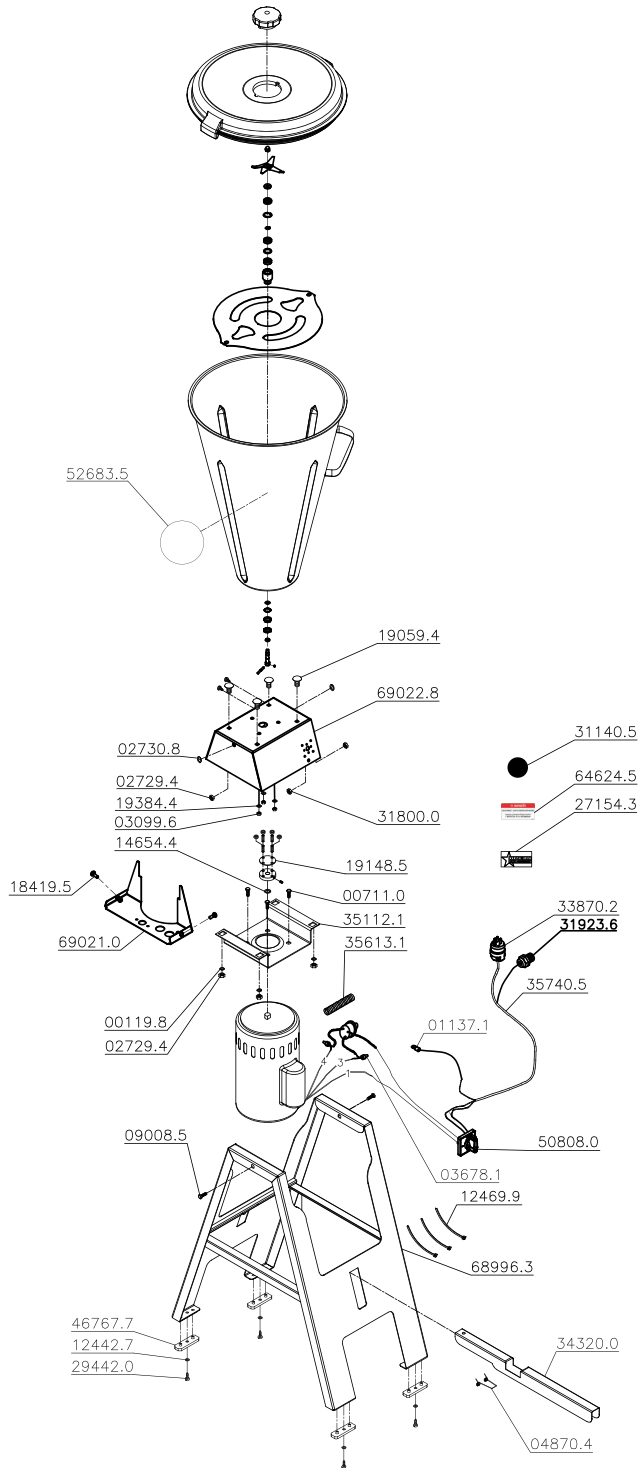

Parts Breakdown

Model **BL-BR-0015** 37969

Parts Breakdown

Model BL-BR-0015 37969

Item No.	Description	Position	Item No.	Description	Position	Item No.	Description	Position
30234	Washer L 1/4x1 6 ZB for 37969	00100.7	38316	Cover for 37969	17456.4	79065	CB. Ground 1.5mm 2x420mm for 37969	48415.6
30258	Washer L 5/16 ZB for 37969	00119.8	AE674	PFS M6x16 DIN 7985 Stainless for 37969	18419.5	45648	Rotating Disconnect Key Switch New Style for 37969	50808.0
38217	Elastic Pin 6x22 for 37969	00212.7	AC016	Aluminum PCAACAB.M10x1.25RE for 37969	19058.6	AE680	O Ring 27,6x25x1,3mm for 37969	51477.2
38271	Electrical Cable Protection for 37969	00355.7	27709	Screw M8x16 DIN 933 ZB for 37969	19059.4	AE681	ETIQ.E / I Cup MB 145mm 15 for 37969	52683.5
30324	Six Sided Screw UNC 3/8x7/8 RTZB for 37969	00711.0	79041	Baffle for 37969	19148.5	AE682	Rolam.6001 DDU NSK/TK Di.12xDe.28xL.8 for 37969	55370.0
AE670	Term. Eyelet for 37969	01137.1	38341	Washer 1/4x5/8x1,2mm Stainless Steel for 37969	19384.4	AE683	Central Bearing for 37969	56759.0
AE671	PFS M5x10 DIN 7985 ZB for 37969	01639.0	38087	Washer L.A5.3 DIN 125 Inox for 37969	20194.4	AE684	Distancing Washer for 37969	56769.8
30350	Nylon Cover CN-4472 for 37969	02031.1	38313	Seal V'Ring 16,5x10,5x5,5 for 37969	20378.5	AE685	PCA Sex Low M24x1,5 Stainless Steel for 37969	57018.4
38557	Screw Nut DIN 934 ZB for 37969	02729.4	27720	Omcan Logo (Machines) for 37969	27154.3	AE686	Complete Cutting Unit for 37969	57032.0
27693	Washer L.A8,4 ZB for 37969	02730.8	38302	PFS Auto BROCC 4,2x13 ZB for 37969	29442.0	AE687	Central Axle for 37969	57033.8
38180	Screw Nut M6 DIN 934 ZB for 37969	03099.6	AE675	Retainer Di.12xDe.28xL.7 for 37969	29585.0	AE688	Full Cup for 37969	57038.9
27695	Allen Screw M6x8 for 37969	03188.7	AE676	Ring 28x1,2 DIN 472 FOSF. for 37969	29966.9	AE689	Distancer for 37969	57078.8
27696	Nylon Cover CN 4478 for 37969	03678.1	AE677	Key with PROT.30223 M2FT2FE3V / 19 for 37969	30565.0	AE690	Guide Pin 6x50 DIN 7 M6 with Down for 37969	57107.5
24023	Spring Rocker for 37969	04870.4	67038	Grounded Wire Label for 37969	31140.5	AE691	Complete Cup for 37969	58929.2
38220	Distanc. Washer for 37969	05041.5	67039	Nut M4 DIN 985 Stainless Steel for 37969	31800.0	AE692	CS Tilting Support for 37969	62101.3
38297	PFS M8x40 DIN 933 ZB for 37969	09008.5	27726	Cord Holder PG13.5 LC+P/9 for 37969	31923.6	AE693	Scraper Ring for 37969	64005.0
38482	Screw M5x10 DIN 84 INOX for 37969	09197.9	AE678	American Plug Cert.20A 115V (4A255) for 37969	33870.2	AE694	Backing Ring for 37969	64061.1
38296	Washer L A10,5 ZB for 37969	09338.6	38299	Pedal (Grey) for 37969	34320.0	AE695	MB Less Overhead for 37969	64353.0
AE672	Earring Ring 12x1 DIN 471 for 37969	12344.7	79052	CS Easel Gray for 37969	35111.3	AE696	Cover 15 (FE006-111) for 37969	64358.0
16419	Washer L.A6 4 125 INOX for 37969	12442.7	38288	Motor Support (Grey) for 37969	35112.1	AE697	CS Tilting Support (Gray) for 37969	64623.7
38281	Screw Nut M6 DIN934 INOX for 37969	12448.6	38289	Plastic Conduit for 37969	35613.1	AE698	Danger I / F for 37969	64624.5
30045	Bracer K22-LM (T-80I) for 37969	12469.9	AE679	CB.3x3,3mm2 SJx2m Certif. for 37969	35740.5	AE699	Protection Plate for 37969	64686.5
38208	Wire Passer Molde 0922231 for 37969	13737.5	79055	Sleeve for 37969	39691.5	AE700	Motor 1,5CV 60Hz W (14547104) for 37969	64699.7
67029	Screw M6x10 DIN 933 Stainless Steel for 37969	13759.6	70157	Cap Cover for 37969	40753.4	AE701	Cover + Large Cover for 37969	65171.0
38274	V'Ring 16 5x10 5x5 5 for 37969	14624.2	27845	Blade for 37969	40830.1	AC966	Stand Grey for 37969	68996.3
38295	Fiber Washer 20x13x0,7 for 37969	14654.4	AC969	Cup Safety Device for 37969	42563.0	AE702	CS Closing Cabinet for 37969	69021.0
38308	Complete Clutch for 37969	15815.1	AC970	Cup 15 Liters for 37969	44727.7	AE703	CS Tilting Support (Gray) for 37969	69022.8
AE673	ARR.P.B6 DIN 127 Stainless for 37969	16733.9	38300	Rectangular Foot (MOL 483753) for 37969	46767.7			