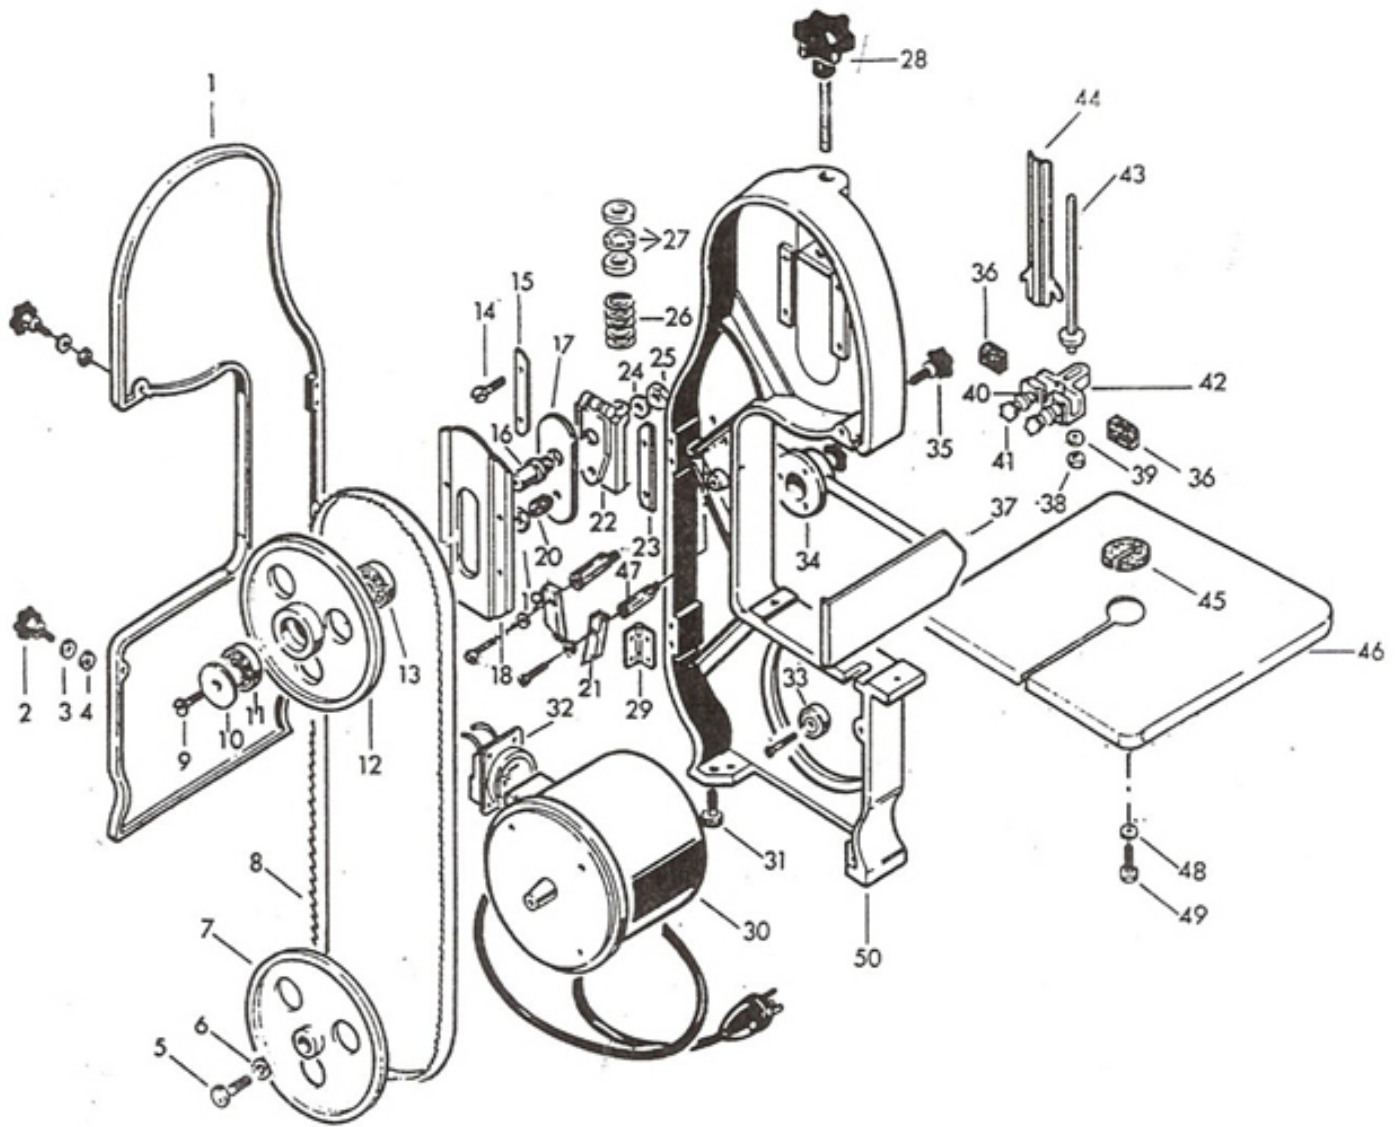

Parts Breakdown

Model BS-IT-1524 45559

Parts Breakdown

Model BS-IT-1524 45559

Item No.	Description	Position	Item No.	Description	Position	Item No.	Description	Position
34880	Opening for 45559	1	34891	Tension slide for 45559	18	17772	Knob of the transporter guide pole for 45559	35
16445	Knob to close the opening (Complete) for 45559	2	34892	Adjustment fly-wheel screw and nut for 45559	19	16447	Blade guide insert (n° 1) for 45559	36
16445	Knob to close the opening (Complete) for 45559	3	34892	Adjustment fly-wheel screw and nut for 45559	20	34898	Cutting guide and pole for 45559	37
16445	Knob to close the opening (Complete) for 45559	4	22052	Shavehook (n° 1) for 45559	21	34900	Nut and washer for 45559	39
34882	Lower Fly-Wheel screw and washer for 45559	5	34893	Slide for 45559	22	34901	Blade guide ring nut in aluminium (n° 1) for 45559	40
34882	Lower Fly-Wheel screw and washer for 45559	6	34888	Slide support and screw (n° 2) for 45559	23	34902	Blade guide knob (n° 1) for 45559	41
17777	Lower Fly-Wheel for 45559	7	34889	Pivot upper fly-wheel for 45559	24	17774	Blade guide for 45559	42
10316	Band Saw Blade for 45559	8	34889	Pivot upper fly-wheel for 45559	25	34903	Blade guide pole for 45559	43
34885	Fly-Wheel and Screw to protect from dust for 45559	9	34894	Tension grip spring for 45559	26	17775	Blade protection for 45559	44
34885	Fly-Wheel and Screw to protect from dust for 45559	10	34895	Tension grip bearing for 45559	27	17853	Bakelite plate for 45559	45
34886	Bearing 6203 2rs (n° 1) for 45559	11	34896	Tension grip knob for 45559	28	34906	Working table for 45559	46, 48, 49
34887	Upper fly-wheel for 45559	12	34897	Hinge for 45559	29	34908	Shavehook pivot (n° 1) for 45559	47
34886	Bearing 6203 2rs (n° 2) for 45559	13	60336	Single-Phase Motor 120V/60/1 Hz + Ring+Bush+Screw. for 45559	30	34909	Carcass (Not Exchangeable) for 45559	50
34888	Slide support and screw (n° 2) for 45559	14	20206	Rubber for 45559	31	34911	Plug for 45559	51
34888	Slide support and screw (n° 2) for 45559	15	17769	Switch and safety relay + box for 45559	32	34912	Microswitch for 45559	
34889	Pivot upper fly-wheel for 45559	16	17770	Pivot and bearing to control the push for 45559	33	34913	Cover of motor for 45559	
34890	Lamination for 45559	17	17771	Cutting guide support and knob for 45559	34			