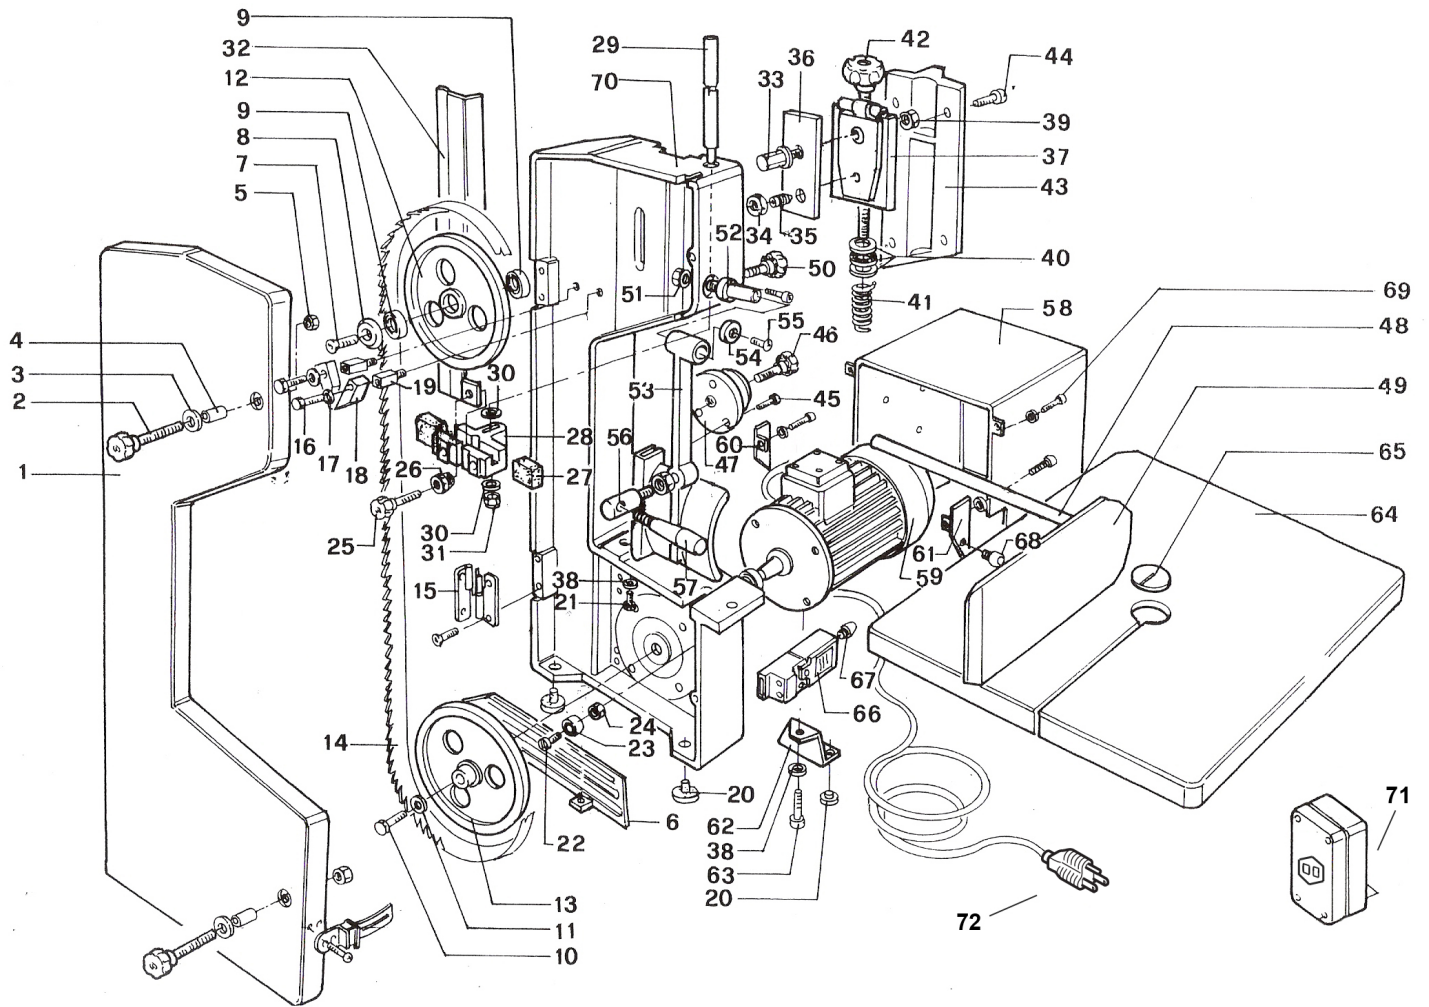

Parts Breakdown

Model BS-IT-1829-L 45507

Parts Breakdown

Model BS-IT-1829-L 45507

Item No.	Description	Position	Item No.	Description	Position	Item No.	Description	Position
34915	Door (Not Interchangeable) for 45507	1	34937	Knob Transporter Guide (n° 1) for 45507	25	34960	Cutting Guide to Subdivide to Pieces for 45507	49
34916	Knob to Close the Door for 45507	2	34938	Blade Guide Ring Nut in Aluminium (n° 1) for 45507	26	34961	Knob of the Transporter Guide Pole for 45507	50
34917	Rubber Washer for 45507	3	34939	Blade Guide Plug (n° 1) for 45507	27	34962	Nut for 45507	51
34918	Brass Closing Screw for 45507	4	34940	Blade Guide in Aluminium for 45507	28	34963	Pivot Meat Pusher for 45507	52
34919	Nut for 45507	5	34941	Blade Guide Pole for 45507	29	34964	Meat Pusher for 45507	53
34920	Lower Protection for 45507	6	34942	Washer for 45507	30	34965	Washer for 45507	54
34921	Upper Fly-Wheel Screw for 45507	7	34943	Nut for 45507	31	34966	Screw for 45507	55
34922	Screw to Protect from Dust for 45507	8	19953	Blade Protection for 45507	32	34967	Connection of Knob Meat Pusher for 45507	56
34923	Bearing 6203 2RS for 45507	9	34944	Upper Fly-Wheel Pivot for 45507	33	34968	Knob Meat Pusher for 45507	57
34924	Lower Fly-Wheel Screw for 45507	10	34945	Nut for 45507	34	34969	Carter Motor for 45507	58
34925	Screw for 45507	11	34946	Adjustment Fly-Wheel Screw for 45507	35	34970	Motor for 45507	59
19950	Upper Fly-Wheel for 45507	12	34947	Lamination for 45507	36	34971	Support to Close Cables for 45507	60
19951	Lower Fly-Wheel for 45507	13	34948	Slide for 45507	37	34972	Micro Support to Close Cables for 45507	61
10328	Band Saw Blade for 45507	14	34949	Washer for 45507	38	34973	Motor Support for 45507	62
34927	Hinge for 45507	15	34950	Nut for 45507	39	34974	Screw for 45507	63
34928	Screw for 45507	16	34951	Tension Grip Bearing for 45507	40	34975	Meat Table for 45507	64
34929	Washer for 45507	17	34952	Tension Grip Spring for 45507	41	17853	Bakelite Plate for 45507	65
34930	Shavehook (n° 1) for 45507	18	34953	Tension Grip Knob for 45507	42	19954	Microswitch for 45507	66
34931	Shavehook Pivot (n° 1) for 45507	19	34954	Opening for 45507	43	34976	Cable Closer PG 11 for 45507	67
34932	Rubber Washer for 45507	20	34955	Screw for 45507	44	34977	Cable Closer PG 9 for 45507	68
34933	Screw to Face the Working Surface for 45507	21	34956	Screw to Support Cutting Guide for 45507	45	34978	Screw for 45507	69
34934	Bearing Pivot for 45507	22	34957	Knob to Support Guide for 45507	46	34979	Body (Not Interchangeable) for 45507	70
34935	Bearing to Control the Push for 45507	23	34958	Cutting Guide Support for 45507	47	34980	Switch ON-OFF + Plastic Box for 45507	71
34936	Nut for 45507	24	34959	Cutting Guide Pole for 45507	48	34981	Power Cord for 45507	72