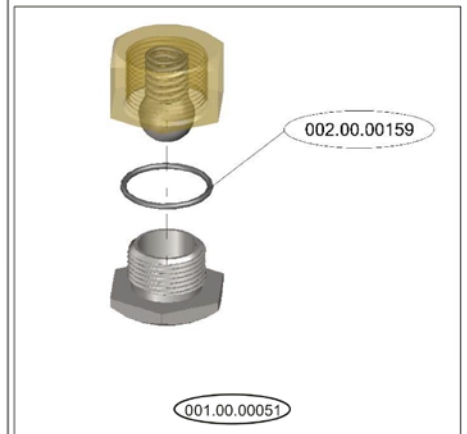

# Parts Breakdown

Model CD-GR-0500 46798