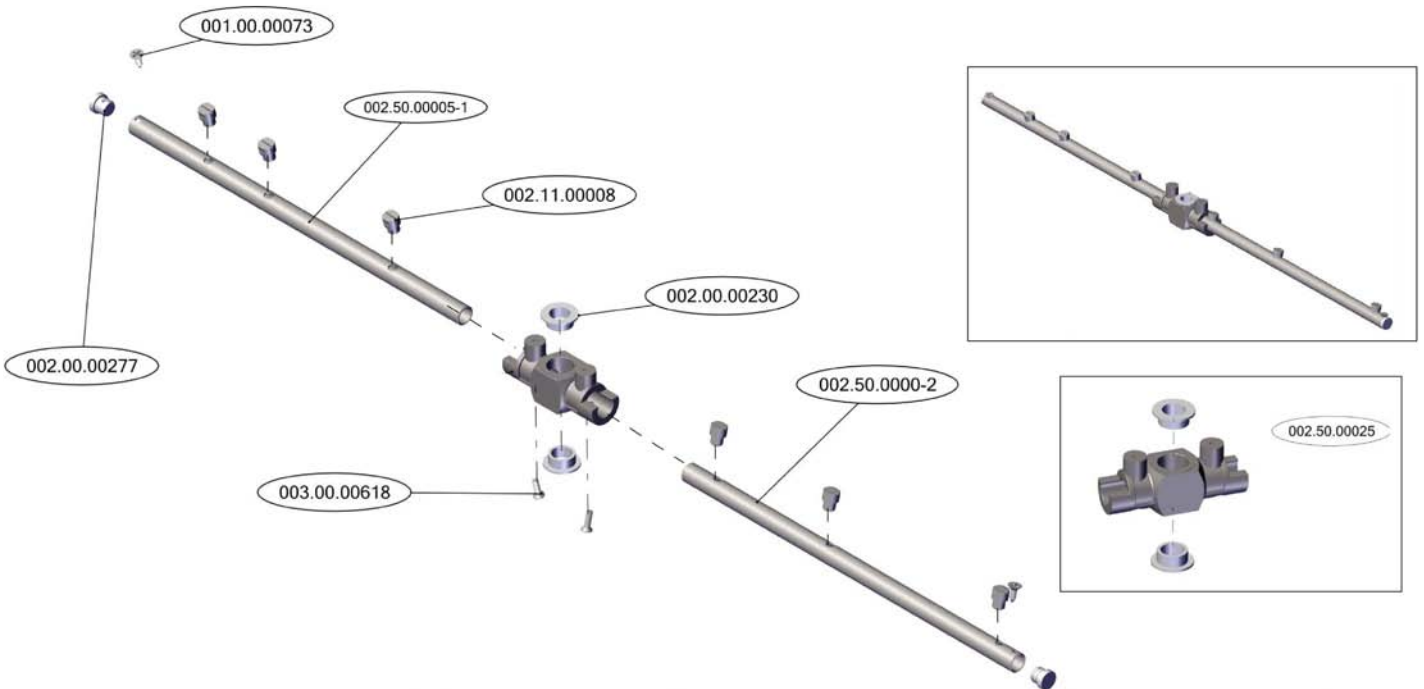

# Parts Breakdown

Model CD-GR-0500 46798