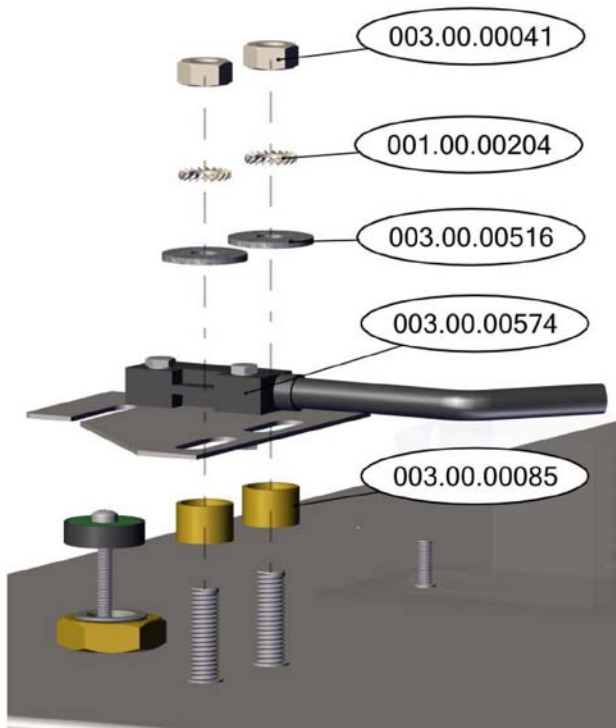

# Parts Breakdown

Model CD-GR-0500 46798

# Parts Breakdown

Model CD-GR-0500 46798

DOOR SWITCH ELECTRICAL PART - SUPPORT

DOOR SWITCH ELECTRICAL PART - ASSEMBLY