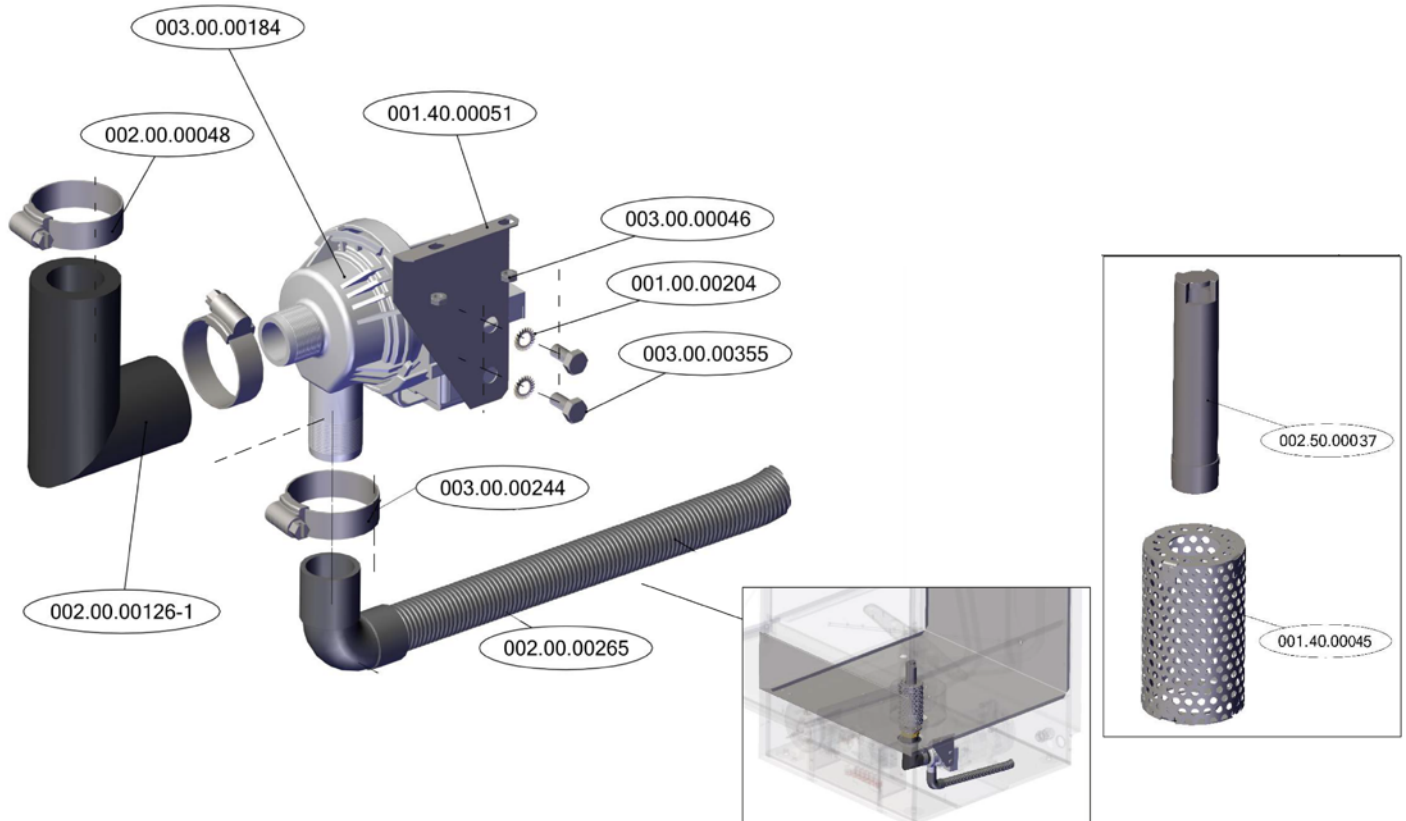

Parts Breakdown

Model CD-GR-0500 46798