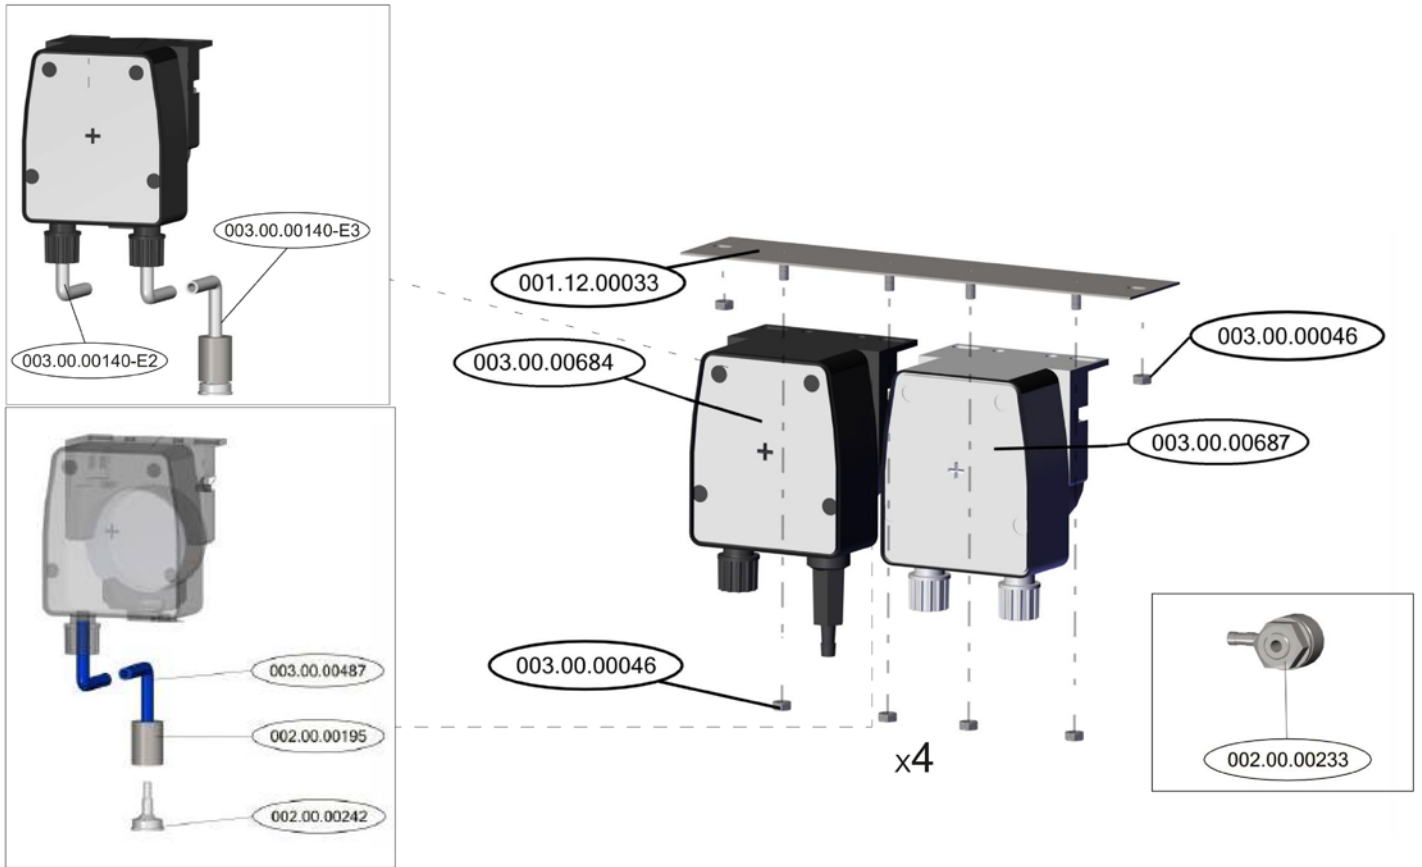

Parts Breakdown

Model CD-GR-0500 46798