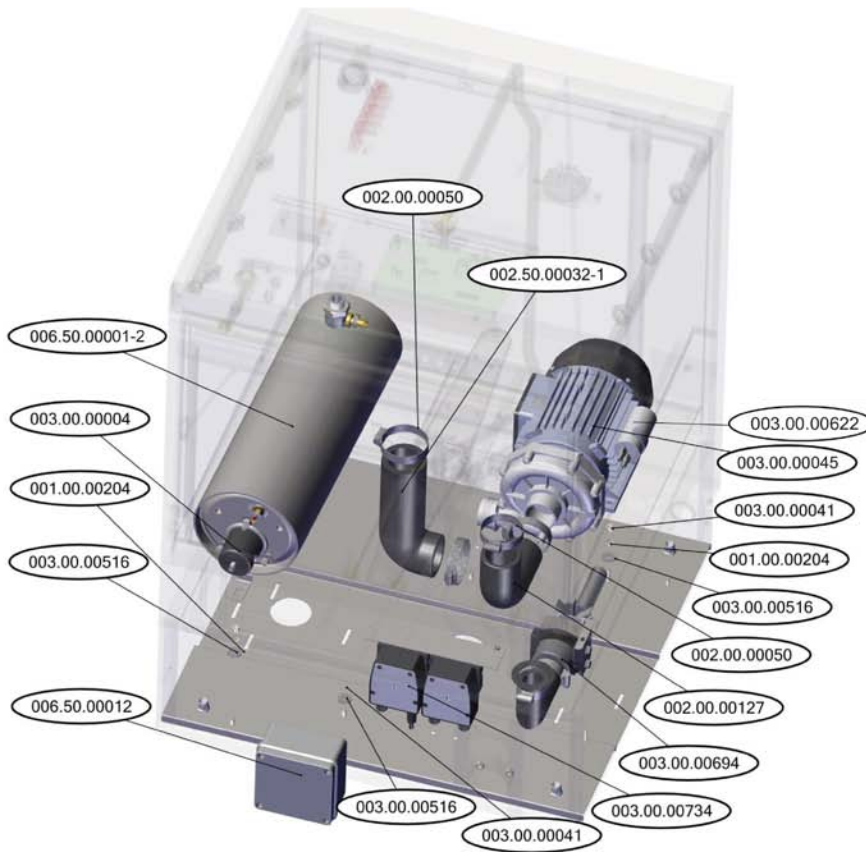

Parts Breakdown

Model CD-GR-0500 46798