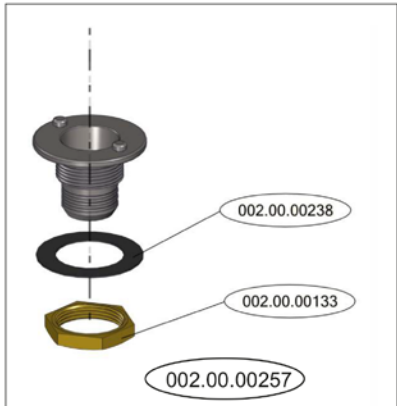

Parts Breakdown

Model CD-GR-0500 46798