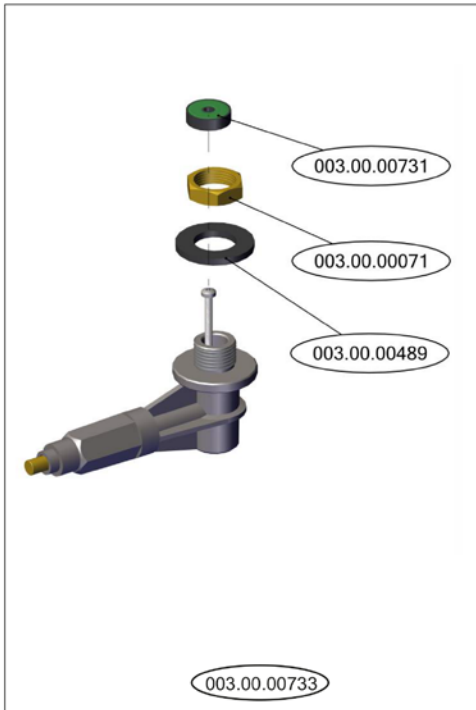

# Parts Breakdown

Model CD-GR-0500 46798