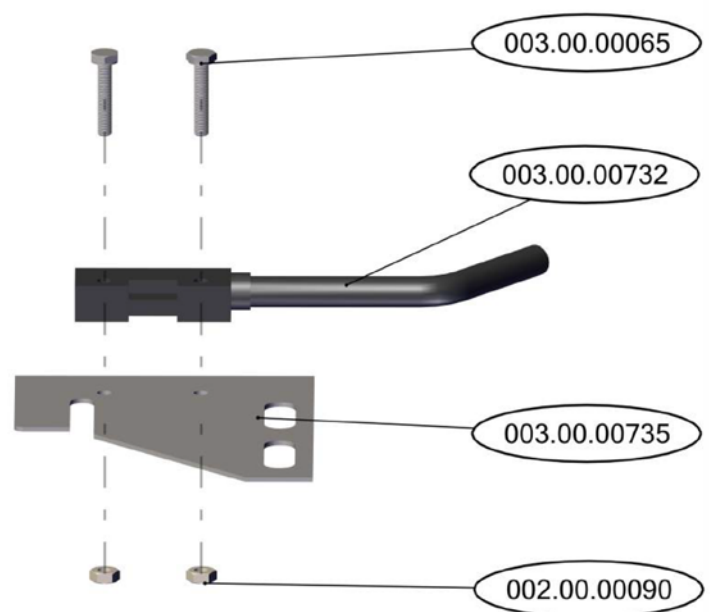

# Parts Breakdown

Model CD-GR-0500 46798

# Parts Breakdown

Model CD-GR-0500 46798

DOOR SWITCH ELECTRICAL PART - SUPPORT

DOOR SWITCH ELECTRICAL PART - ASSEMBLY