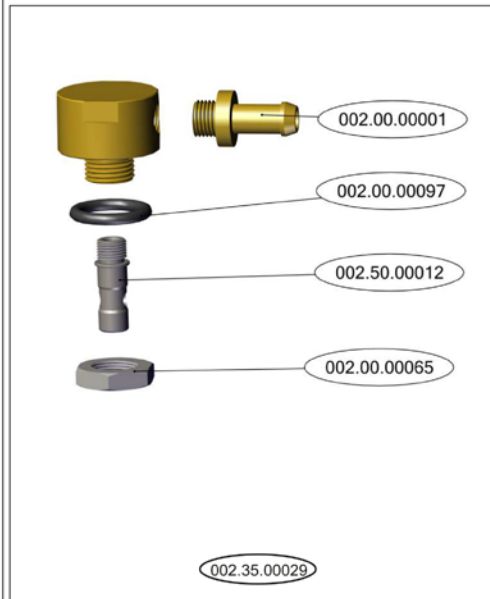

# Parts Breakdown

Model CD-GR-0500 46798