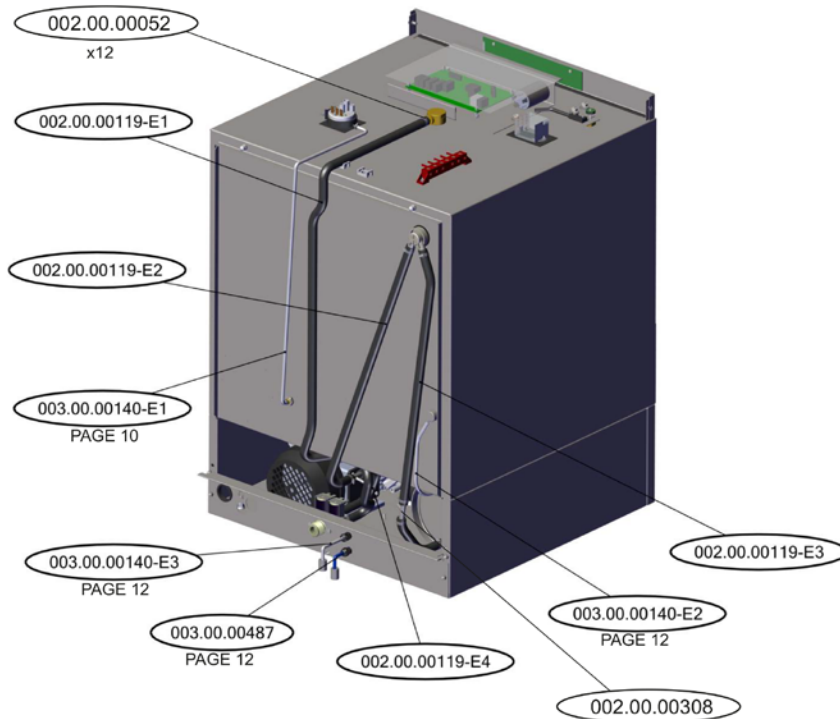

Parts Breakdown

Model CD-GR-0500 46798