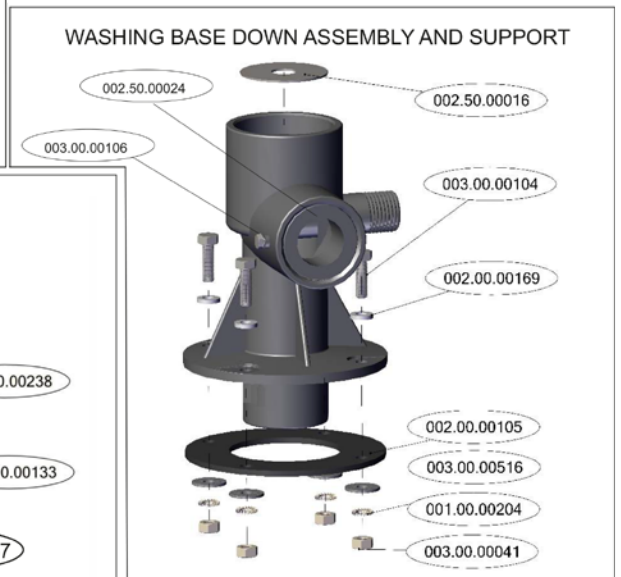

Parts Breakdown

Model CD-GR-0500 46798