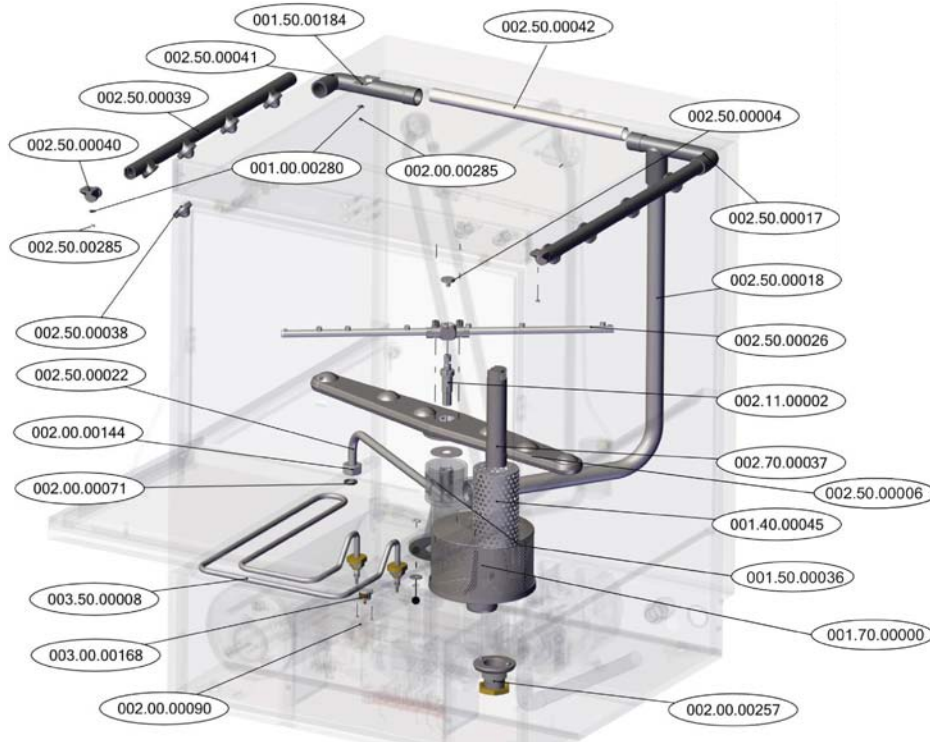

Parts Breakdown

Model CD-GR-0500 46798