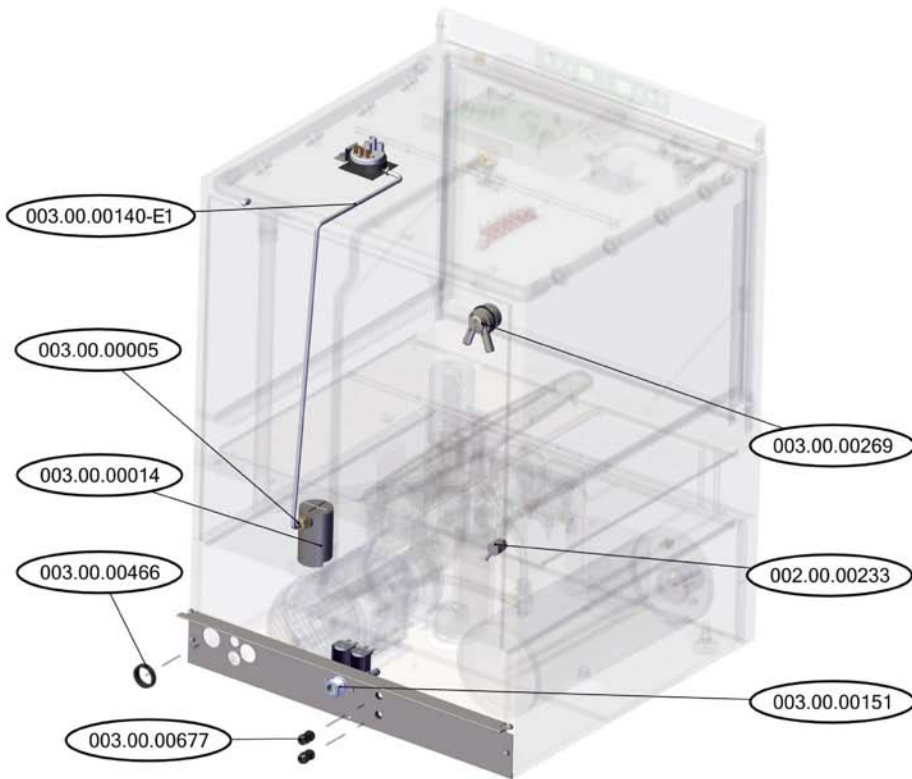

Parts Breakdown

Model CD-GR-0500 46798