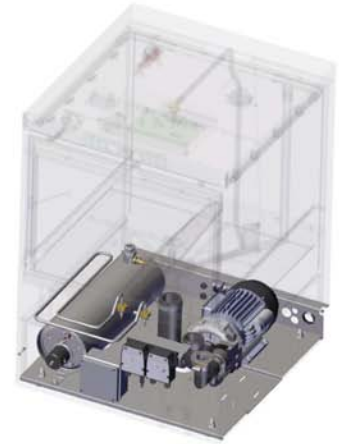

Parts Breakdown

Model CD-GR-0500 46798