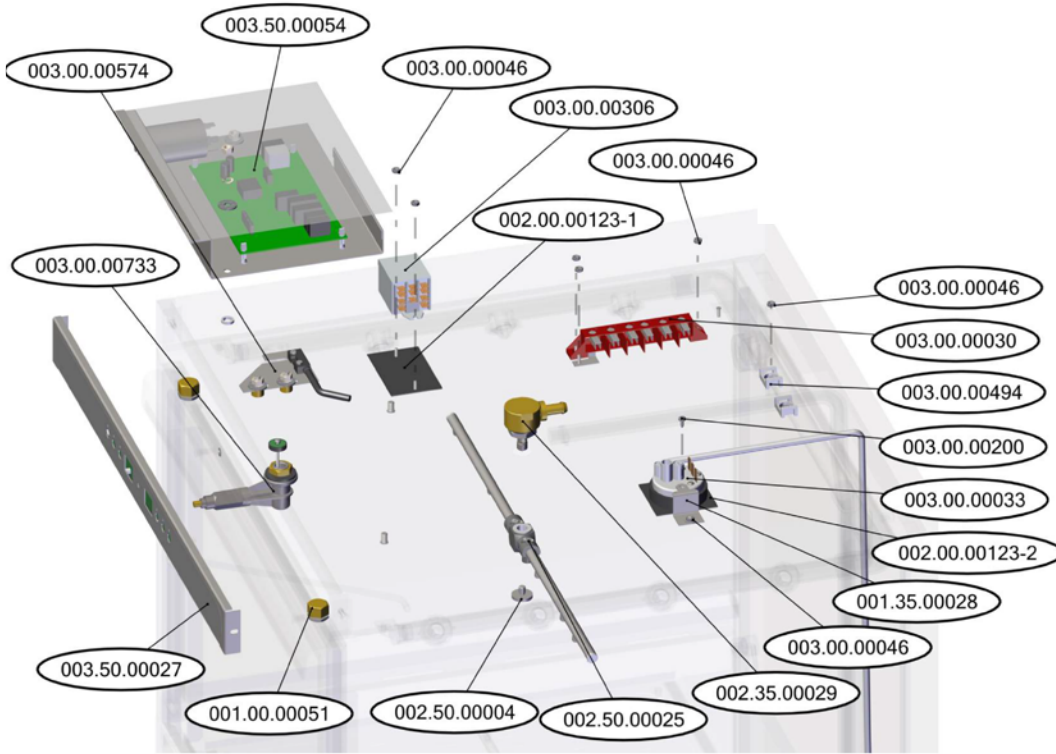

Parts Breakdown

Model CD-GR-0500 46798