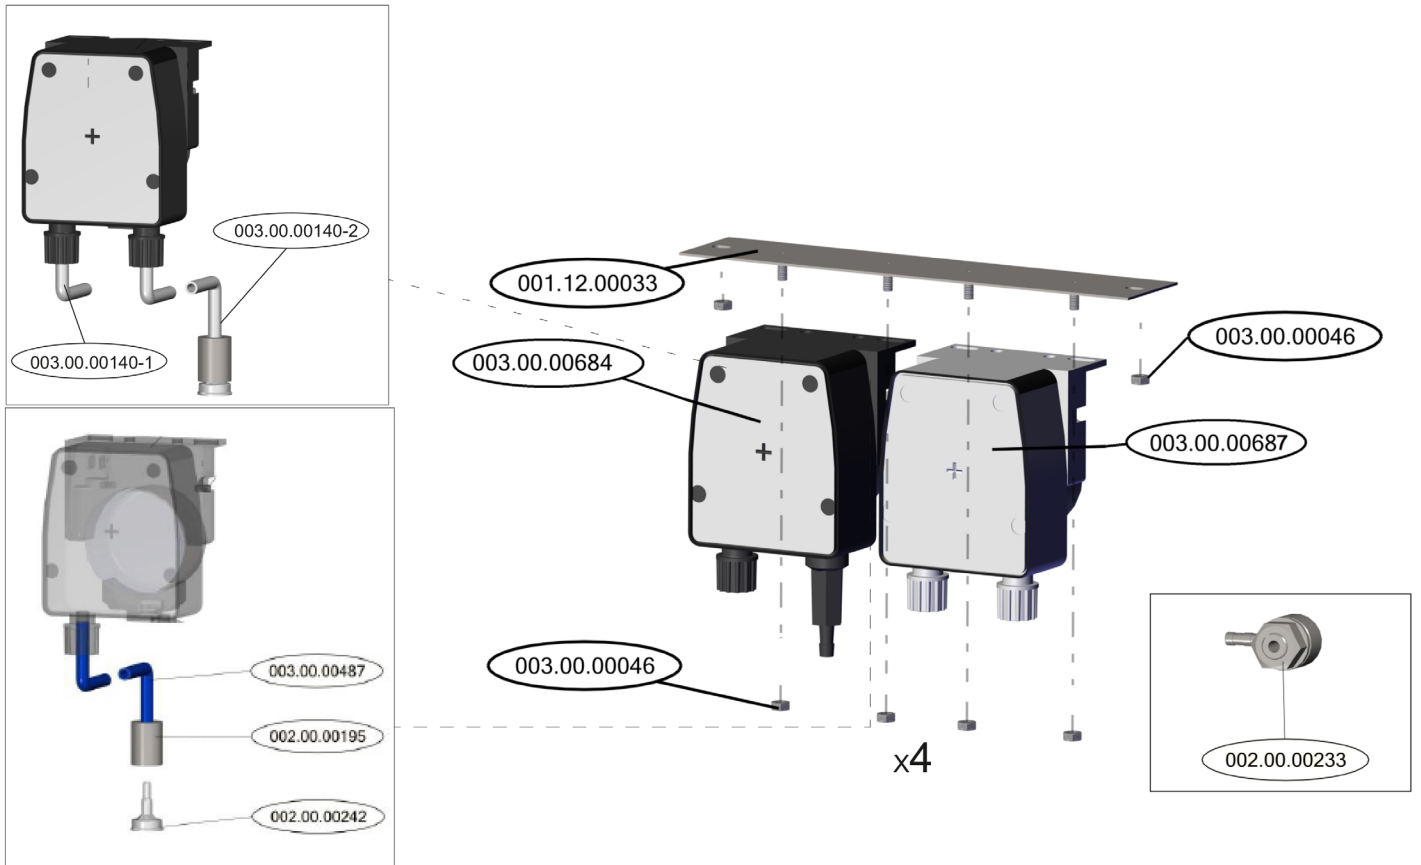

WASH PUMP SUPPORT

DETAIL A

Parts Breakdown

Model CD-GR-1500 46797