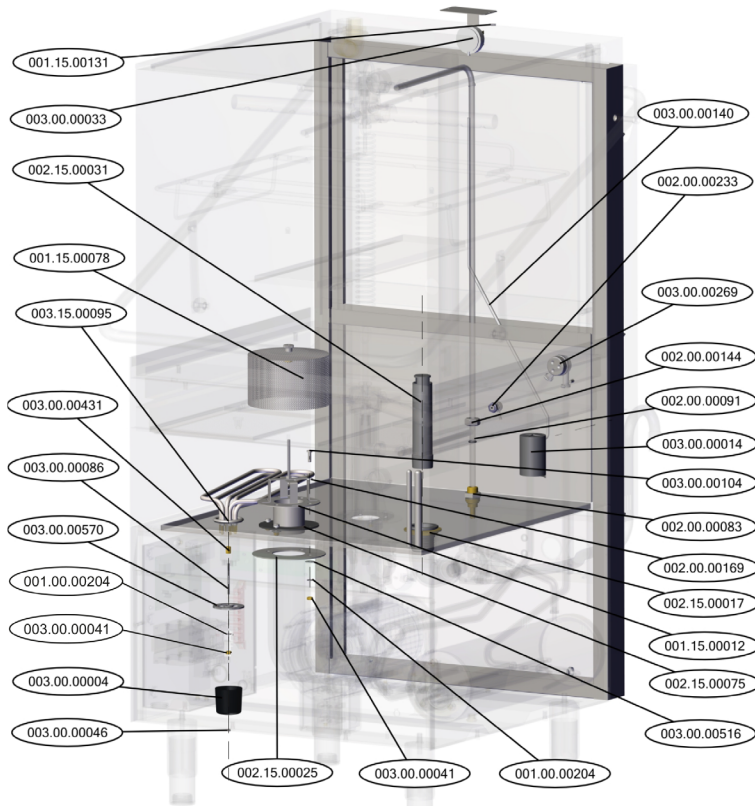

Parts Breakdown

Model CD-GR-1500 46797