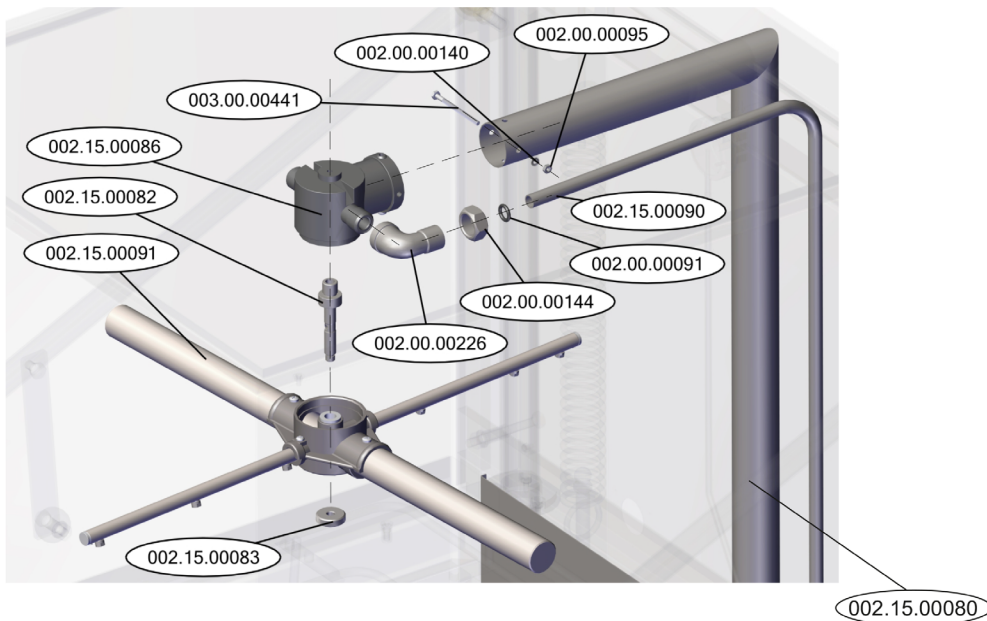

# Parts Breakdown

Model CD-GR-1500 46797