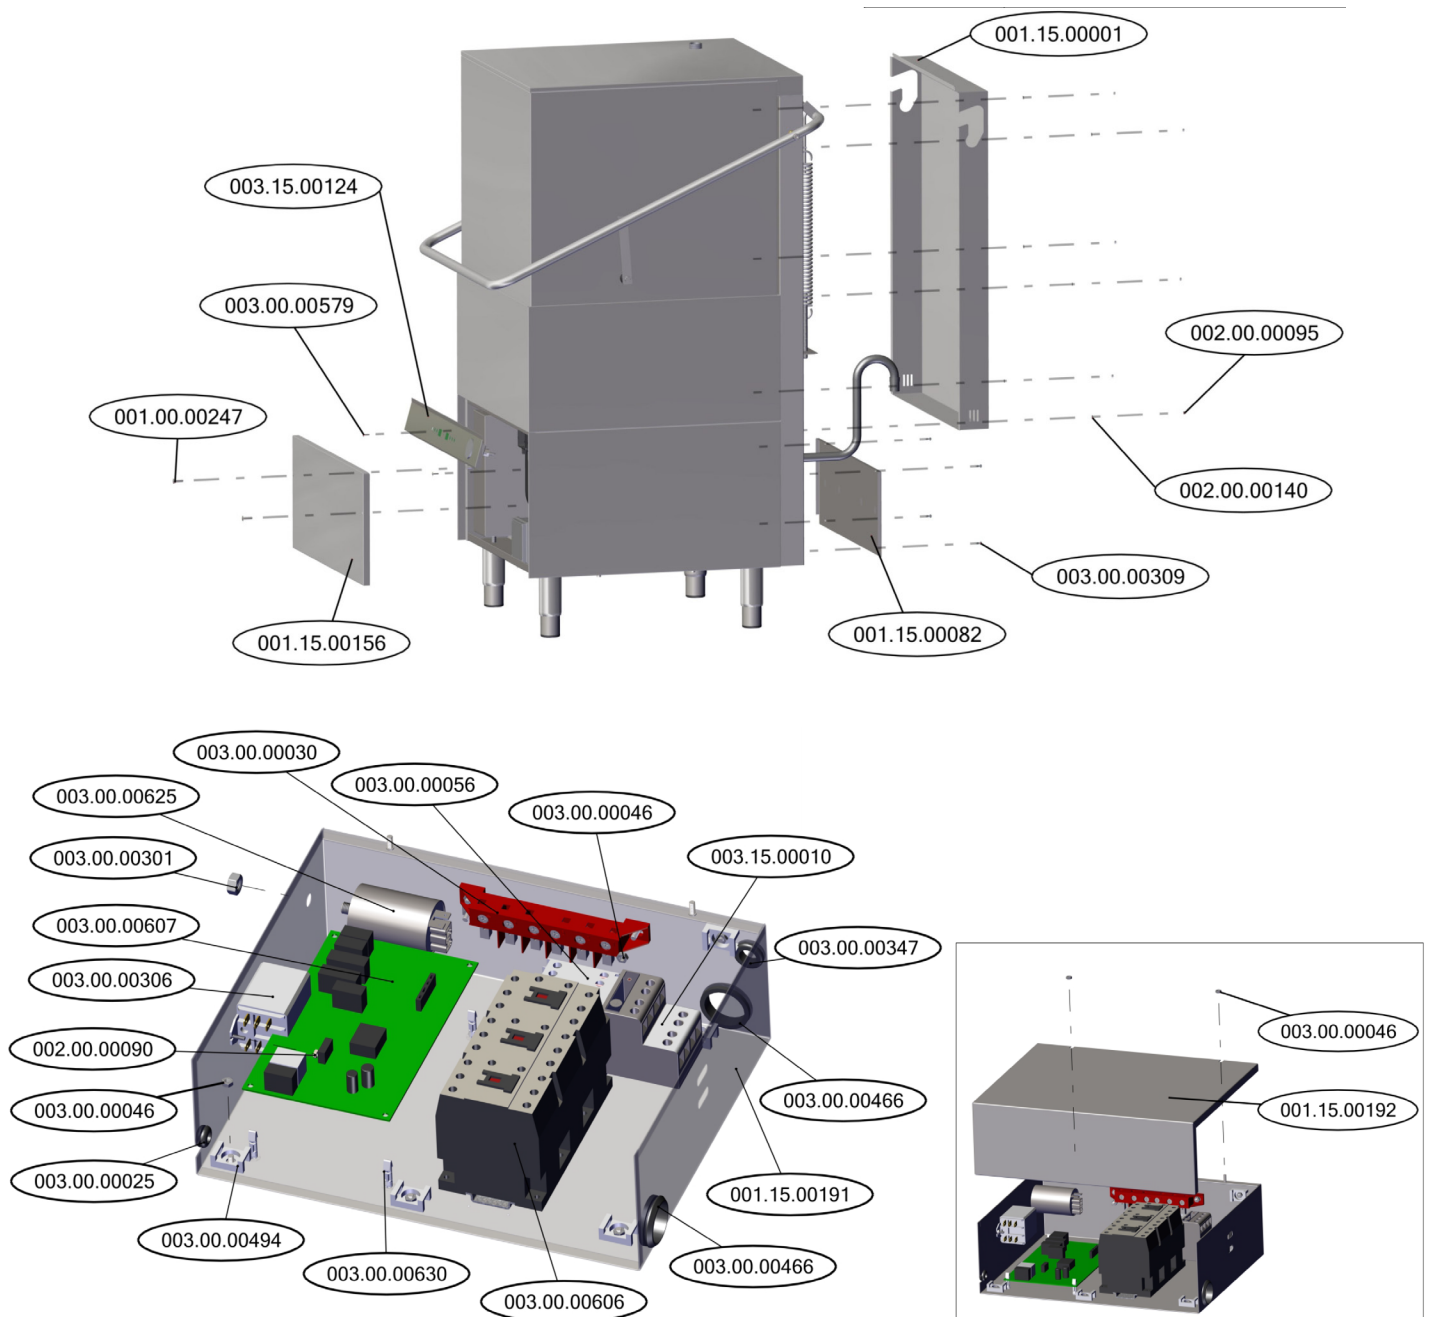

# Parts Breakdown

Model CD-GR-1500 46797