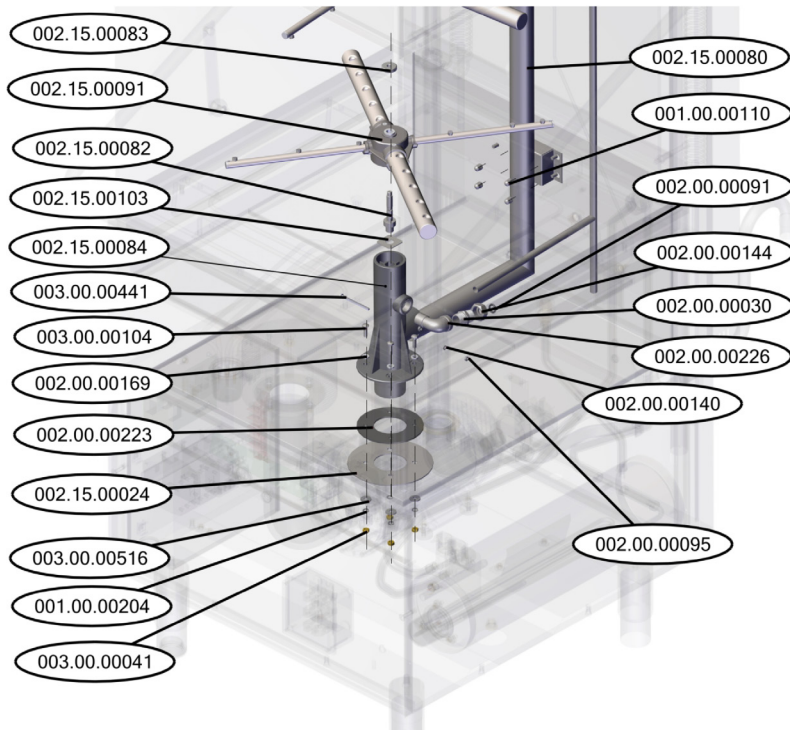

Parts Breakdown

Model CD-GR-1500 46797