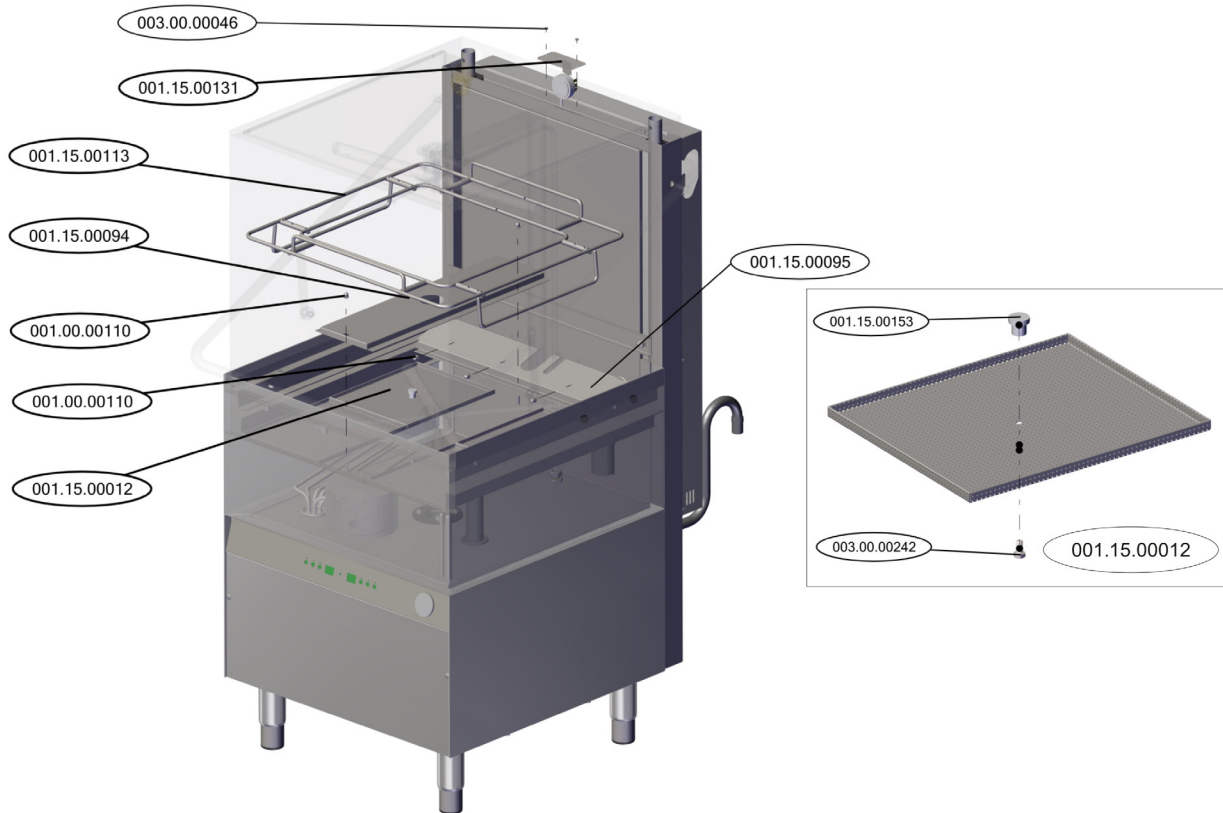

# Parts Breakdown

Model CD-GR-1500 46797