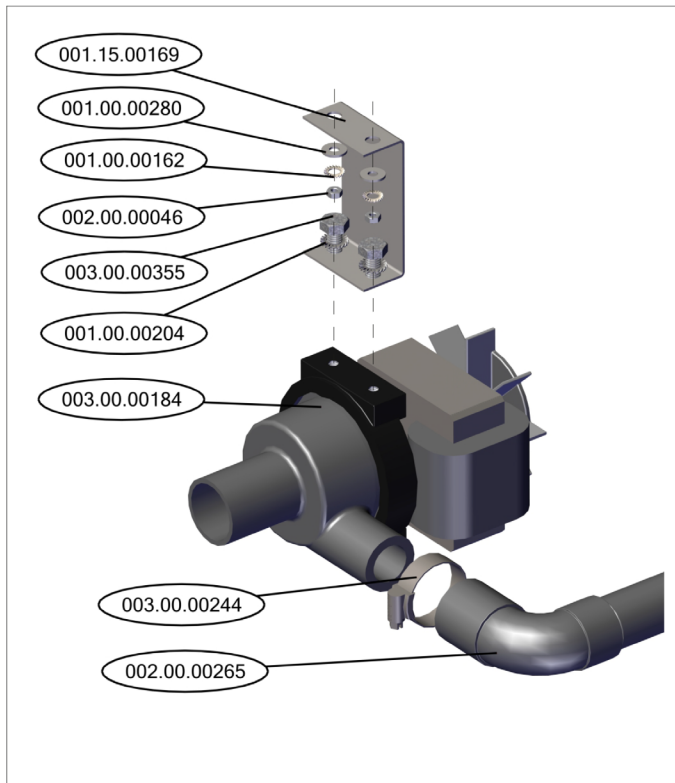

Parts Breakdown

Model CD-GR-1500 46797