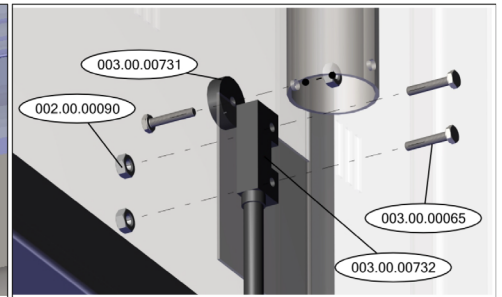

Parts Breakdown

Model CD-GR-1500 46797

DETAIL A