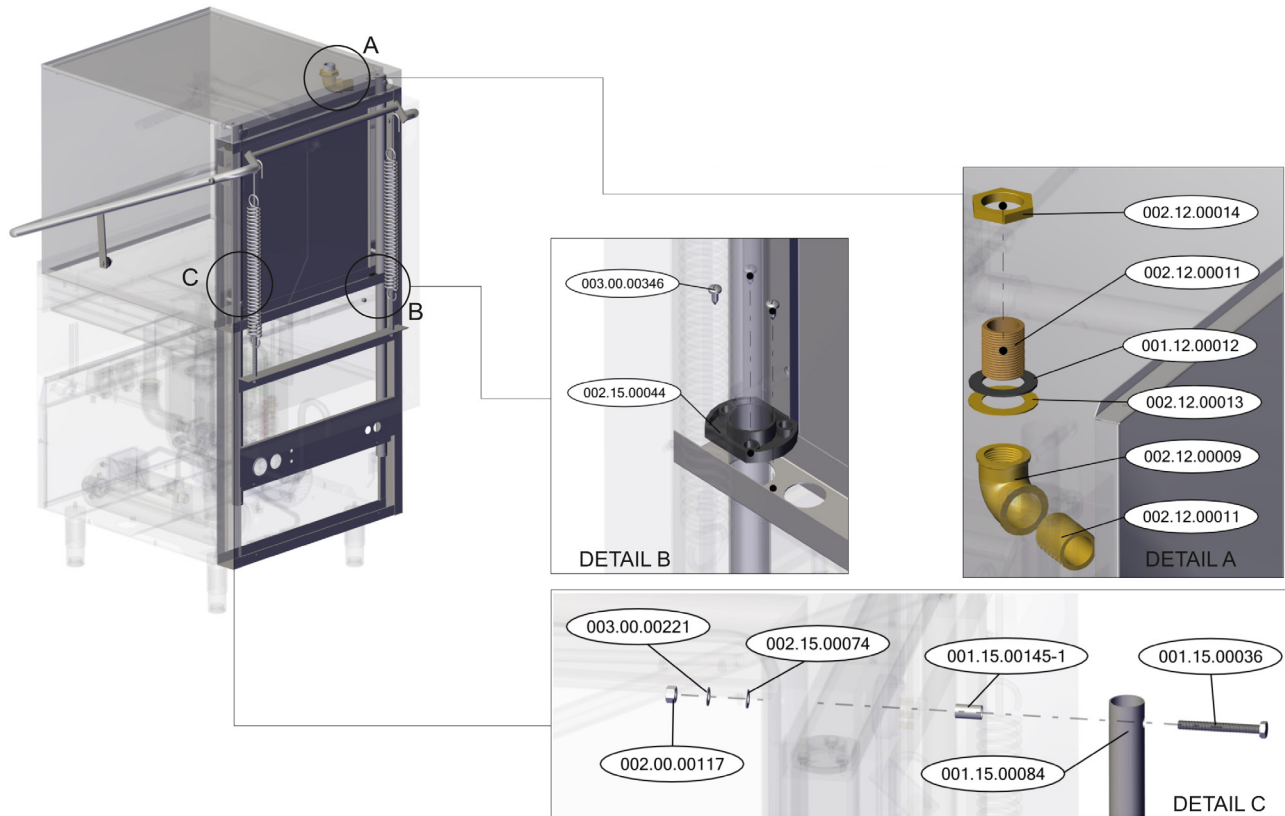

# Parts Breakdown

Model CD-GR-1500 46797