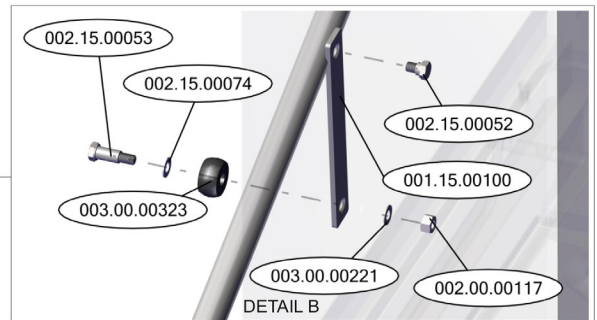

Parts Breakdown

Model CD-GR-1500 46797