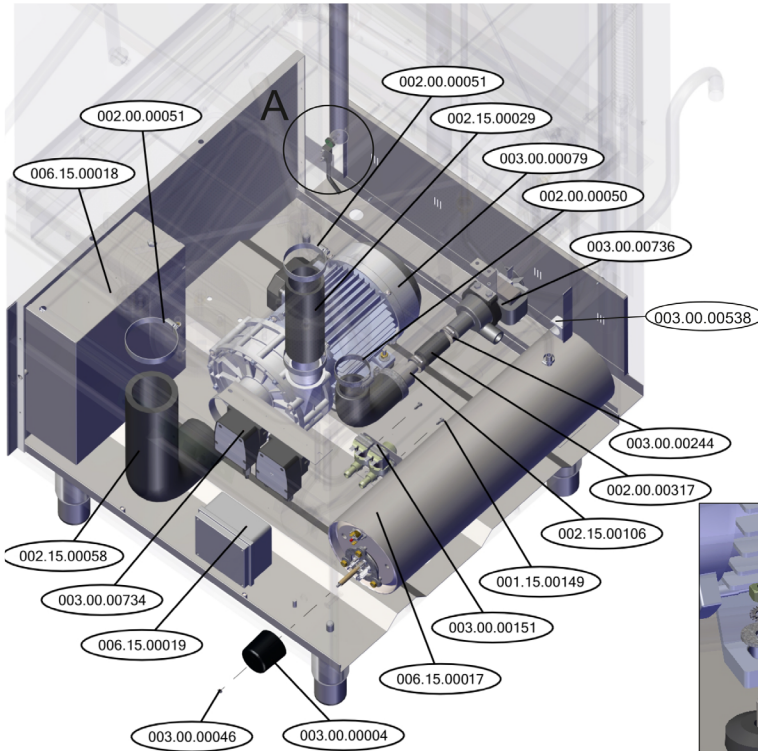

Parts Breakdown

Model CD-GR-1500 46797

WASH PUMP SUPPORT