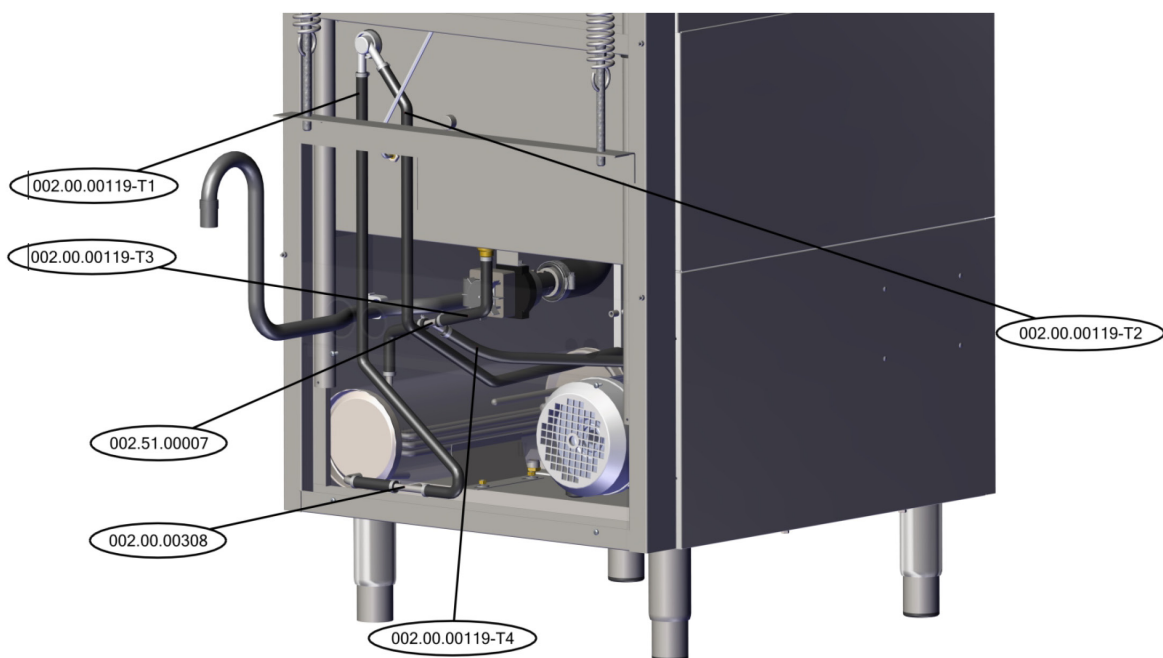

Parts Breakdown

Model CD-GR-1500 46797