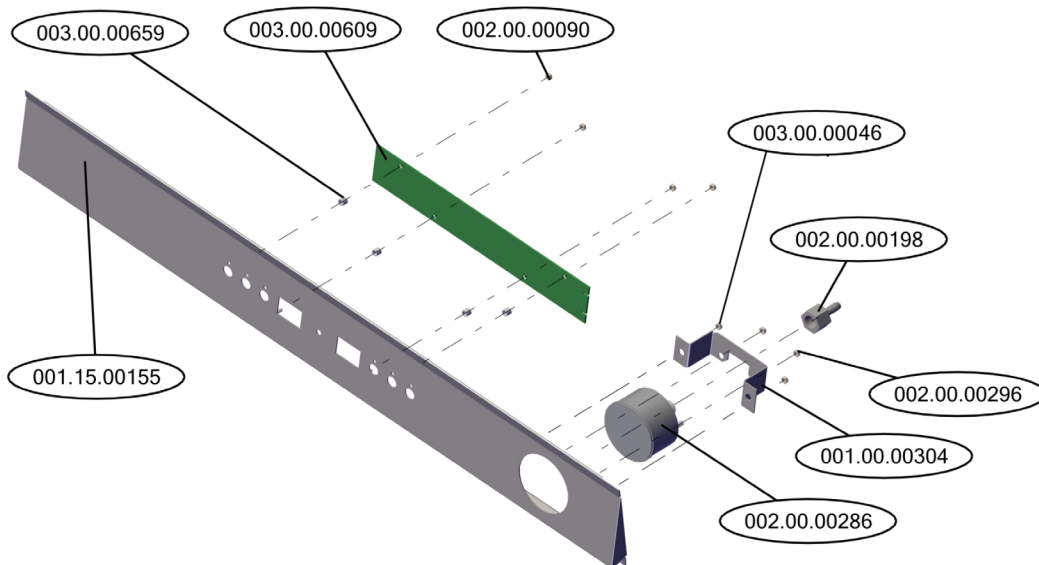

# Parts Breakdown

Model CD-GR-1500 46797