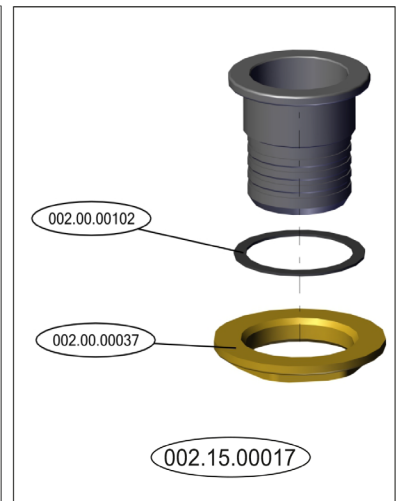

Parts Breakdown

Model CD-GR-1500 46797