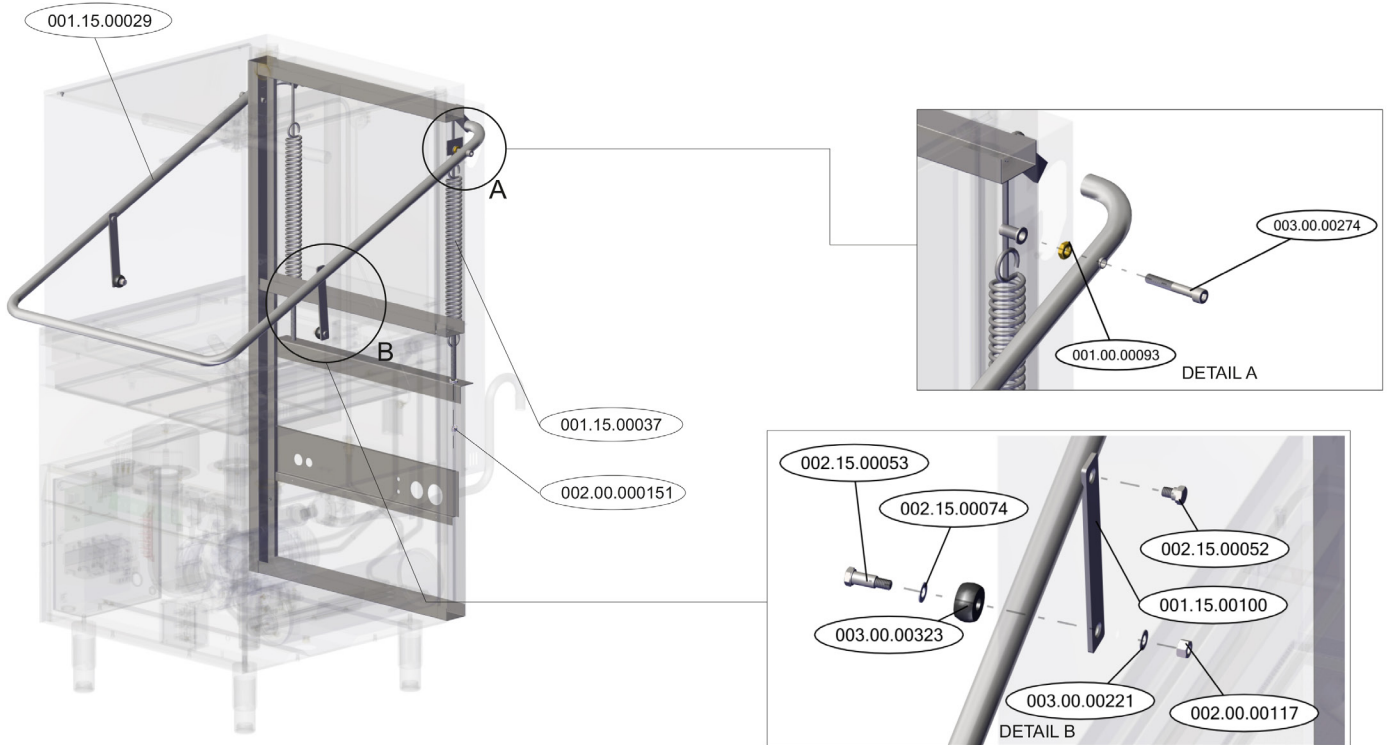

# Parts Breakdown

Model CD-GR-1500 46797