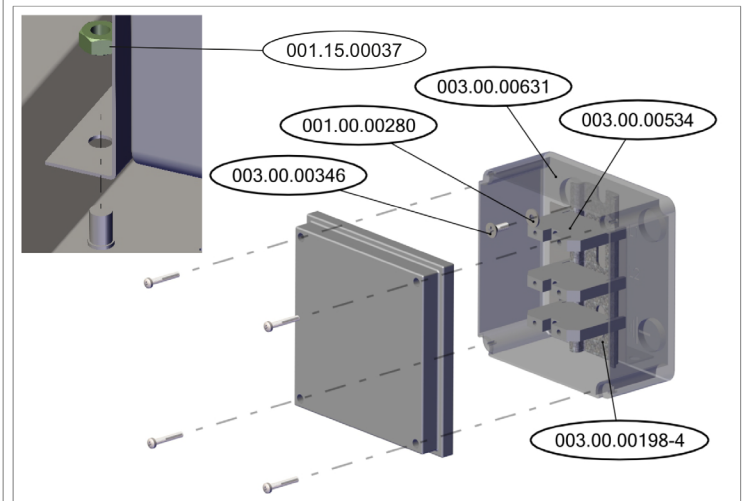

Parts Breakdown

Model CD-GR-1500 46797