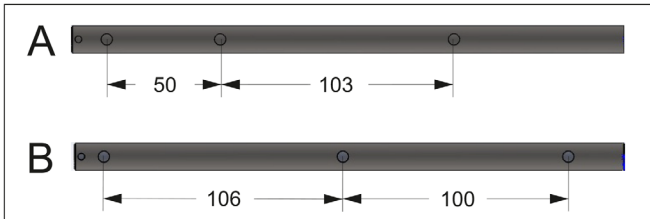

Parts Breakdown

Model CD-GR-1500 46797