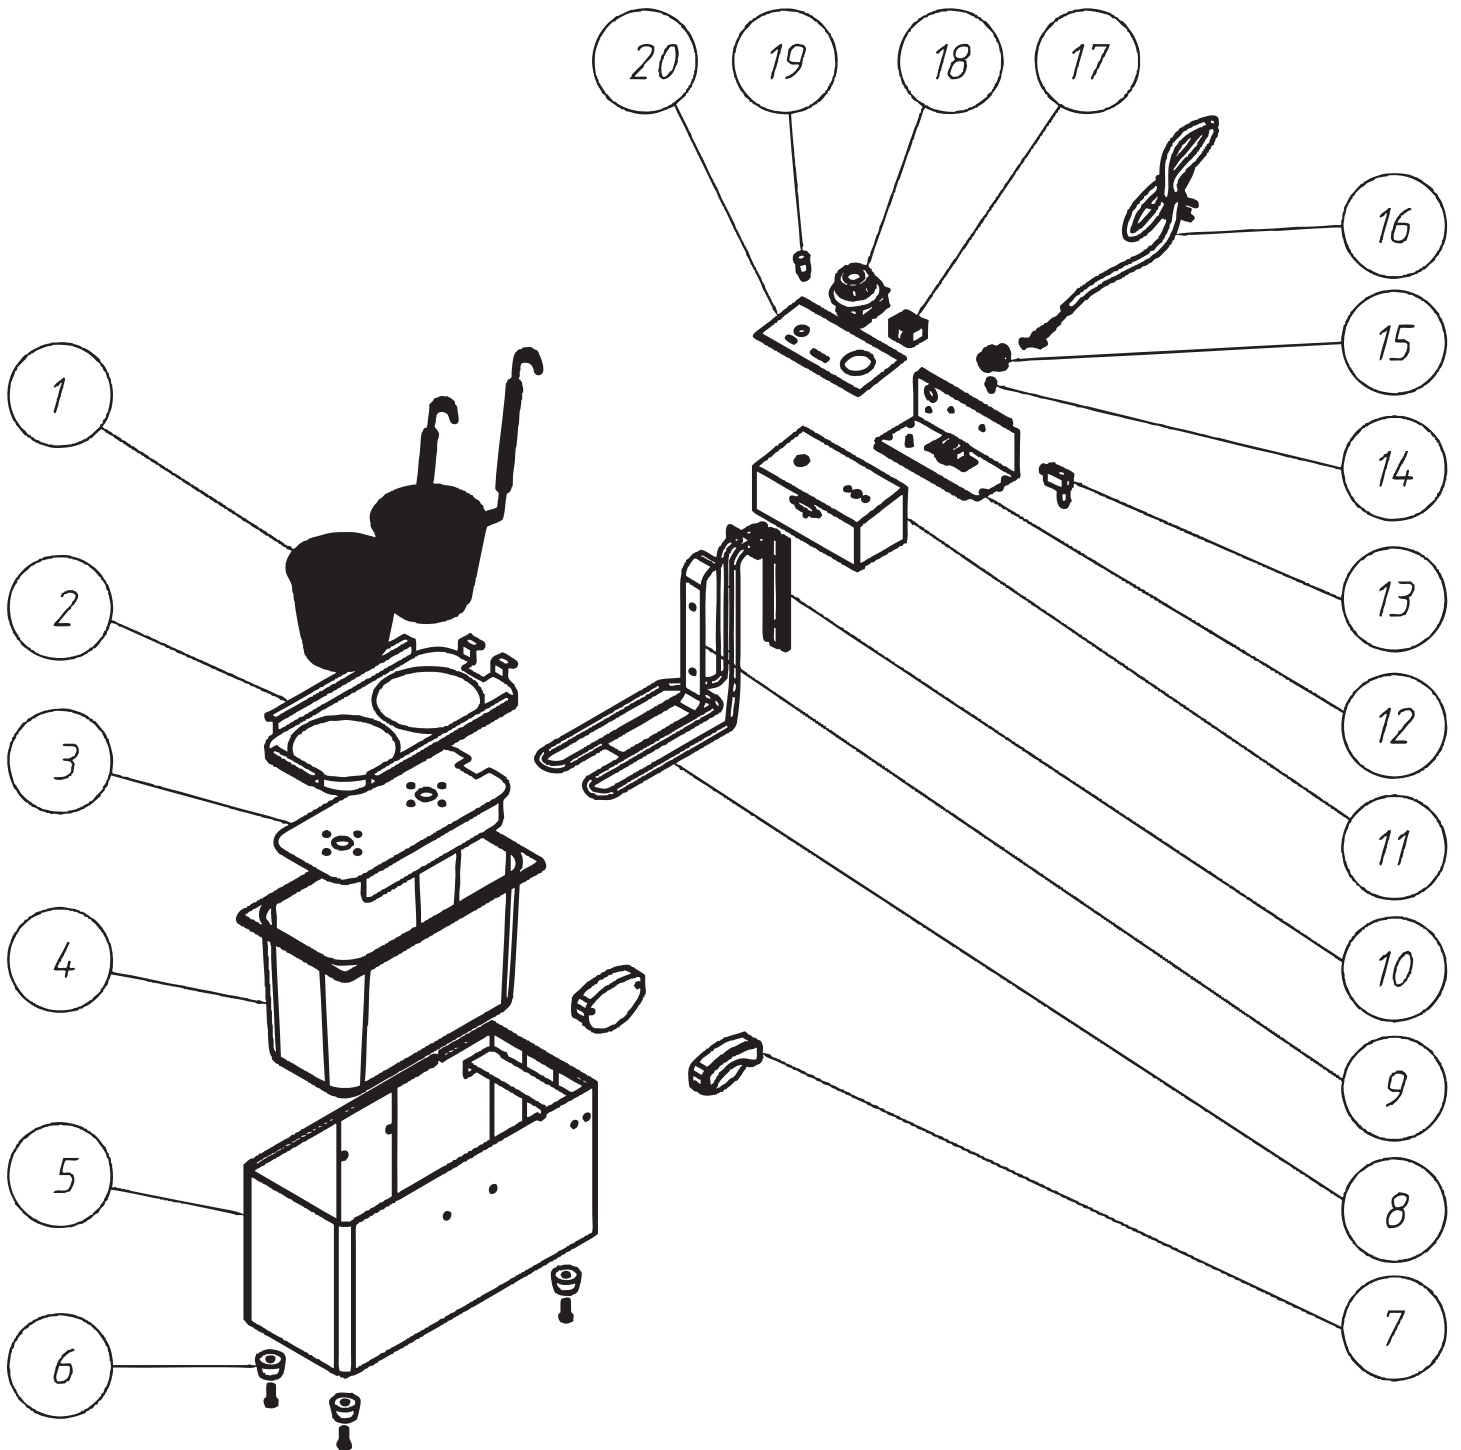

# Parts Breakdown

Model CE-CN-0002-B 43557

# Parts Breakdown

---

## Model CE-CN-0002-B 43557

Item No.	Description	Position	Item No.	Description	Position	Item No.	Description	Position
65936	Basket for 43557	1	65943	Heater for 43557	8	65950	Power Cord Holder for 43557	15
65937	Basket Support for 43557	2	65944	Heater Front Cover for 43557	9	65951	Power Cord for 43557	16
65938	Heater Bottom Cover for 43557	3	65945	Heater Back Cover for 43557	10	65952	Terminal Block for 43557	17
65939	GN Pan 1/3x200mm for 43557	4	65946	Control Box for 43557	11	65953	Thermostat for 43557	18
65940	Base for 43557	5	65947	Control Box Cover for 43557	12	65954	Power Indicator for 43557	19
65941	Rubber Feet for 43557	6	65948	Micro Switch for 43557	13	65955	PVC Board for 43557	20
65942	Body Handle for 43557	7	65949	Ground Wire Label for 43557	14			