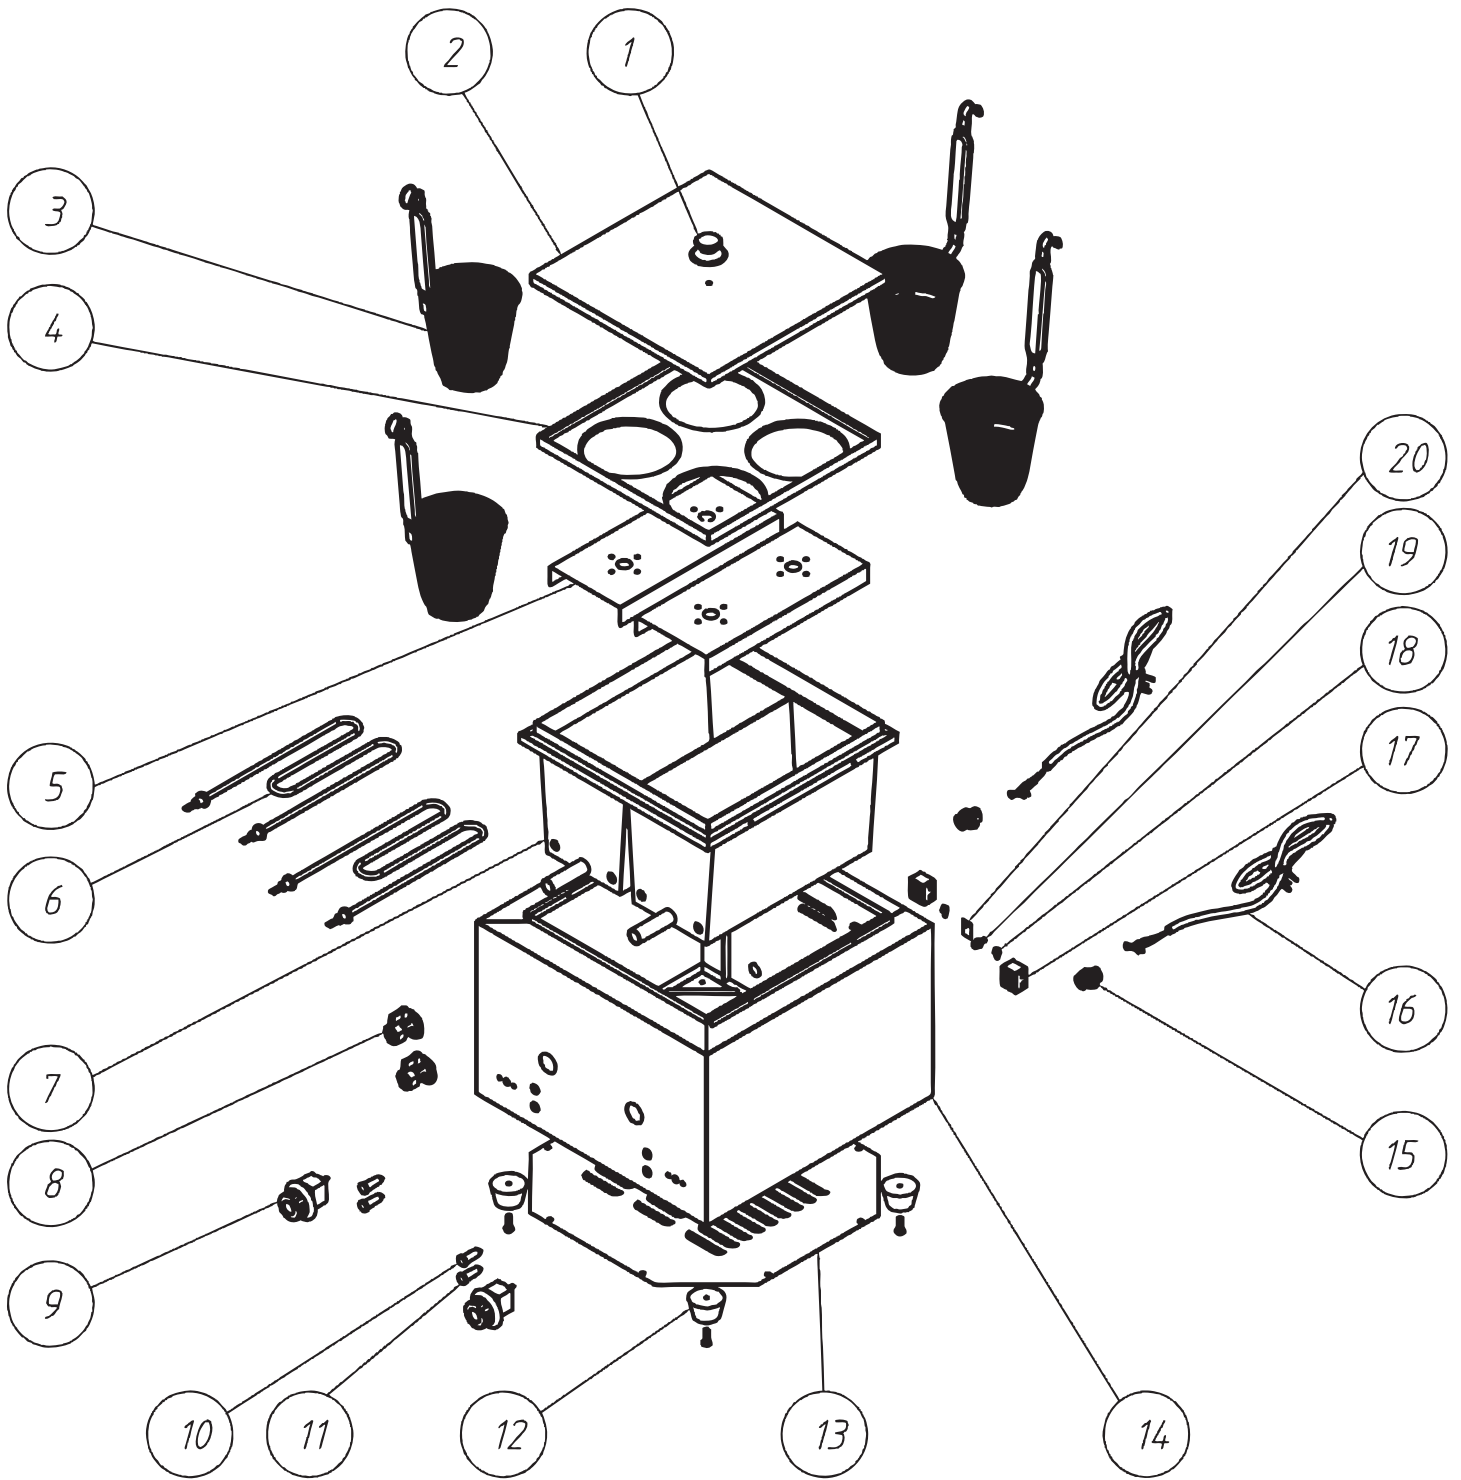

Parts Breakdown

Model CE-CN-0004-A 43559

Parts Breakdown

Model CE-CN-0004-A 43559

Item No.	Description	Position	Item No.	Description	Position	Item No.	Description	Position
65957	Handle for Tank Cover for 43559	1	65964	Water Drain Valve for 43559	8	65971	Power Cord Holder for 43559	15
65958	Tank Cover for 43559	2	65965	Thermostat for 43559	9	65972	Power Cord for 43559	16
65959	Basket for 43559	3	65966	Power Indicator for 43559	10	65973	Terminal Block for 43559	17
65960	Basket Support for 43559	4	65967	Heating Indicator for 43559	11	65974	Ground Wire Label for 43559	18
65961	Heater Cover for 43559	5	65968	Rubber Feet for 43559	12	65975	M5x12 Copper Screw for 43559	19
65962	Heater for 43559	6	65969	Bottom Cover for 43559	13	65976	Equipotential Terminal for 43559	20
65963	Water Tank for 43559	7	65970	Base for 43559	14			