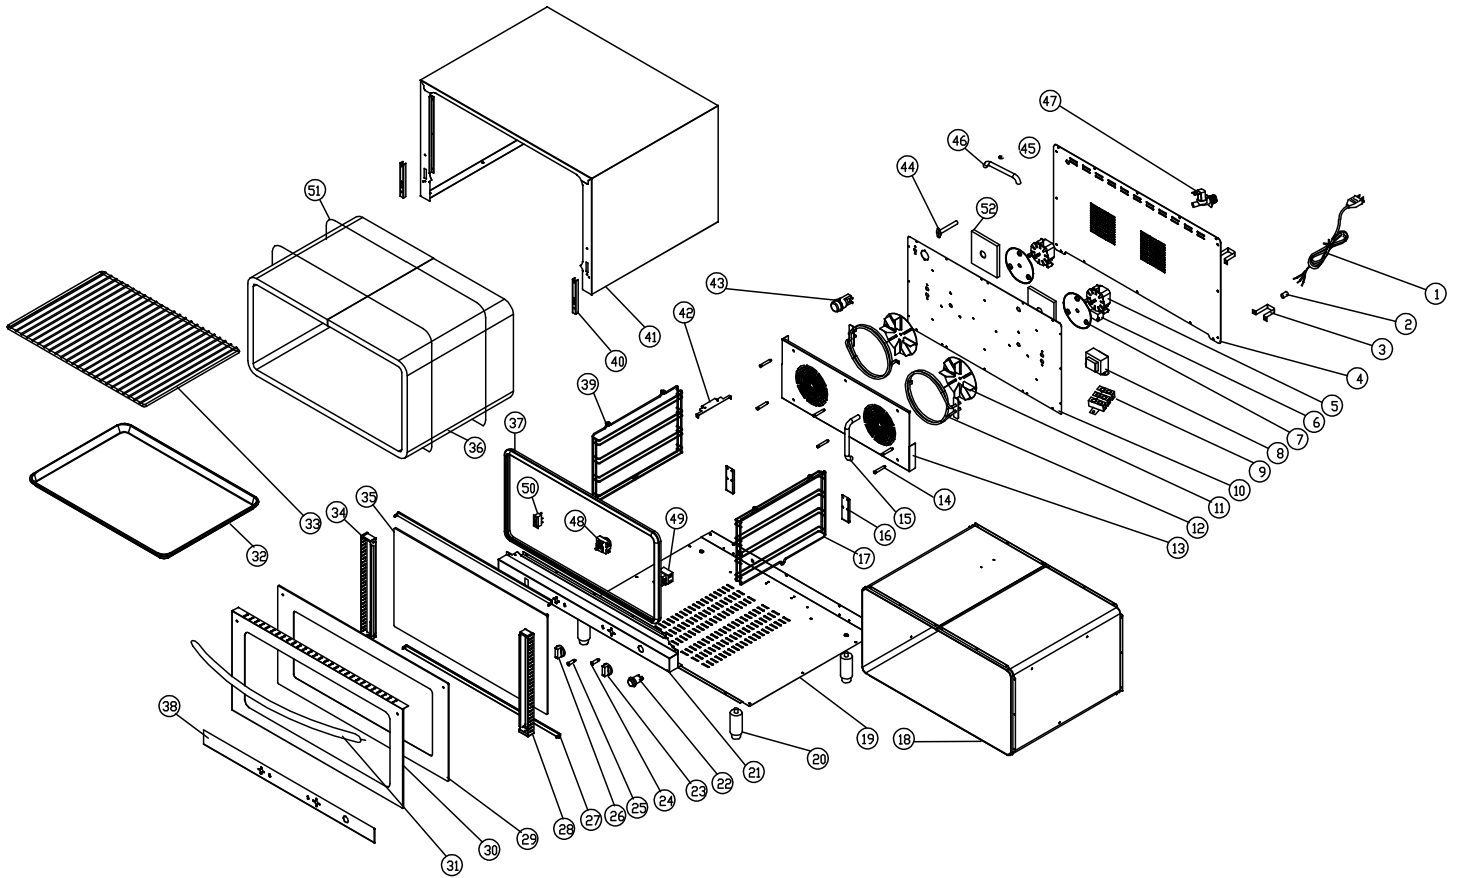

Parts Breakdown

Model CE-CN-0004-C 44307

Parts Breakdown

Model CE-CN-0004-C 44307

Item No.	Description	Position	Item No.	Description	Position	Item No.	Description	Position
67238	Power Cord for 44307	1	67256	Tray Grid for 44307	17	67276	Door Seal for 44307	37
67239	Wire Buckle for 44307	2	67257	Interior for 44307	18	67277	Control Panel for 44307	38
67240	Space Holder for 44307	3	67258	Bottom Plate for 44307	19	67278	Grid Screws for 44307	39
67241	Rear Board for 44307	4	67259	Feet for 44307	20	67279	Hinge Assembly for 44307	40
67242	Fan Motor Clockwise for 44307	5	67260	Control Box for 44307	21	67280	Shell for 44307	41
67243	Fan Motor Counter-Clockwise for 44307	5	67261	Humidity Control Switch for 44307	22	67281	Sensor Fixture for 44307	42
67244	Temperature Limiter for 44307	6	67262	Thermostat Knob for 44307	23, 26	67282	Internal Light for 44307	43
67245	Motor Base for 44307	7	67263	Heating Light for 44307	24, 25	62246	SPCC Chrome Plated Exhaust Pipe for 44307	44
67246	AC Contactor for 44307	8	67266	Door Trim for 44307	27	67284	Water Pipe Fixture for 44307	45
67247	Terminal for 44307	9	67267	Right Door Frame for 44307	28	67285	Water Pipe Joint for 44307	46
67248	Middle Board for 44307	10	67268	Outer Glass for 44307	29	67286	Solenoid Valve for 44307	47
67249	Fan Blade Clockwise for 44307	11	67269	Front Door Frame for 44307	30	67287	Timer for 44307	48
67250	Fan Blade Counter-Clockwise for 44307	11	67270	Handle for 44307	31	67288	Thermostat for 44307	49
67251	Heating Element for 44307	12	67271	Full Size Sheet Pan for 44307	32	67289	Switch Bottom for 44307	50
67252	Wind Plate for 44307	13	67272	Baking Tray for 44307	33	67290	Insulation Wire for 44307	51
67253	Connection Pole for 44307	14	67273	Left Door Frame for 44307	34	62255	Glass Fiber Motor Insulation for 44307	52
67254	Water Spray Pipe for 44307	15	67274	Inner Glass for 44307	35			
67255	Connection Plate for 44307	16	67275	Insulation for 44307	36			