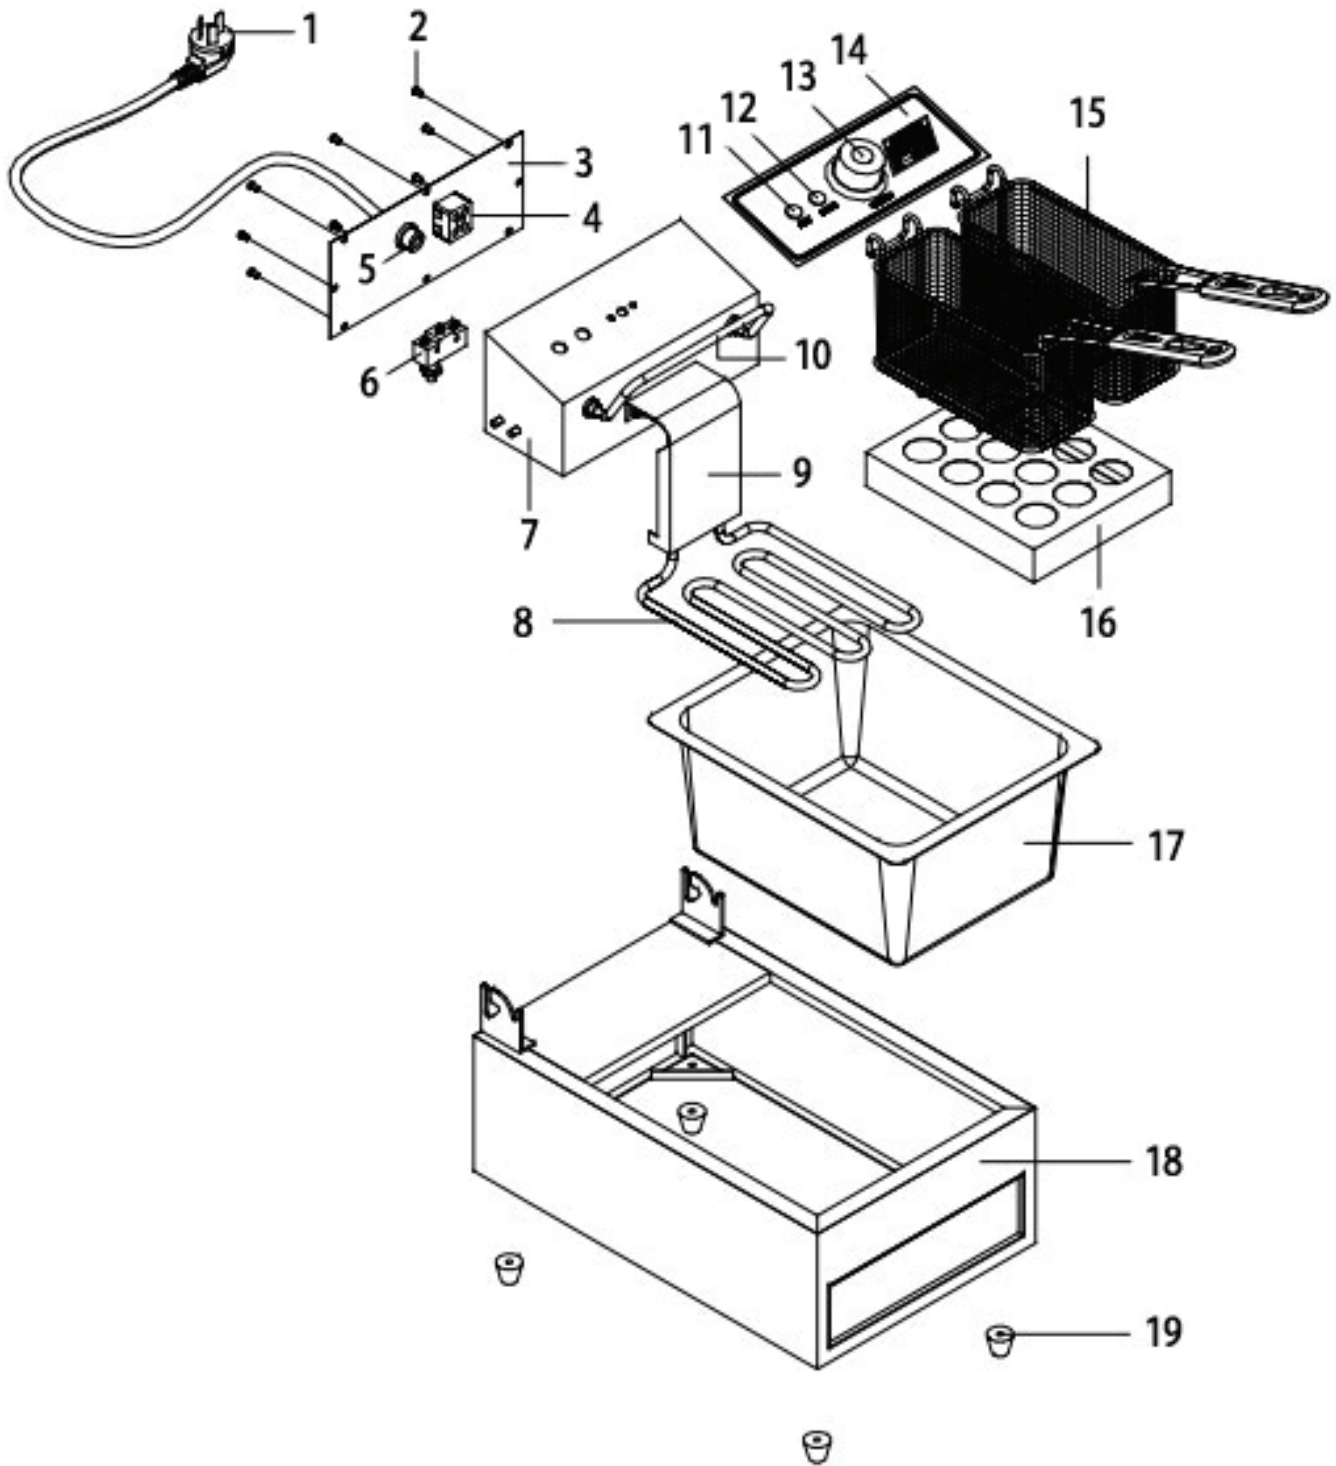

# Parts Breakdown

Model CE-CN-0006 34867

# Parts Breakdown

---

## Model CE-CN-0006 34867

Item No.	Description	Position	Item No.	Description	Position	Item No.	Description	Position
75239	Power Cord for 34867	1	75246	Heater for 34867	8	75253	Basket for 34867	15
75240	M4-8 Screw for 34867	2	75247	Heater Back Cover for 34867	9	75254	Heater Bottom Cover for 34867	16
75241	Control Box Board for 34867	3	75248	Basket Hanging Rod for 34867	10	75255	Oil Tank for 34867	17
75242	Terminal Block for 34867	4	75249	Green Indicator for 34867	11	70400	Hard Surface for 34867	18
75243	Power Cord Fixtures for 34867	5	75250	Yellow Indicator for 34867	12	75256	Rubber Feet for 34867	19
AG910	Micro Switch New Style for 34867	6	70396	Thermostat for 34867	13	63500	Cover for 34867	
75245	Control Box for 34867	7	75252	PVC Board for 34867	14			