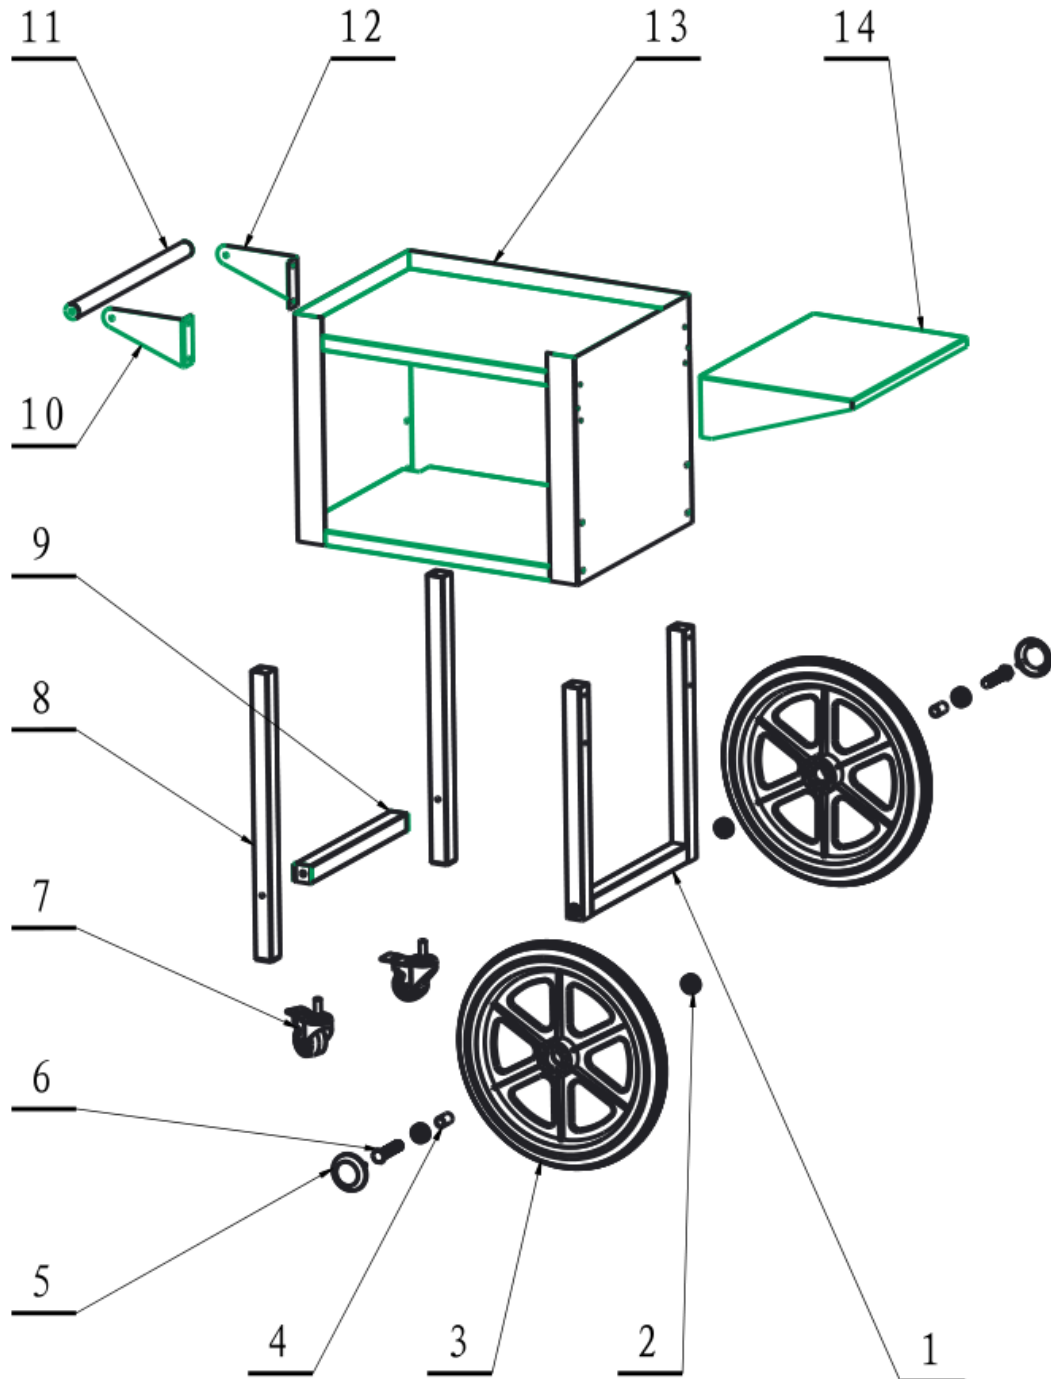

# Parts Breakdown

Model CE-CN-0227-R 40385

Machine

# Parts Breakdown

Model CE-CN-0227-R 40385

Trolley

# Parts Breakdown

**Model CE-CN-0227-R 40385**

**Machine**

Item No.	Description	Position	Item No.	Description	Position	Item No.	Description	Position
79107	Hood for 40385	1	79118	Stirrer Arm for 40385	12	79130	Black Glass Slot for 40385	24
79108	Upper Plate for 40385	2	79119	Stirrer Arm Assembly for 40385	13	79131	Left-Right Glass Slot for 40385	25
79109	Switch for 40385	3	79120	Stirrer Pole for 40385	14	79132	Bottom Plate for 40385	26
79110	Bulb Assembly for 40385	4	79121	Aluminum Tray for 40385	15	79133	Corner Aluminum for 40385	27
67634	110-130V 60W Light Bulb for 40385	4	23942	Heating Pipe for 40385	16	79134	Bottom Base for 40385	28
79111	Kettle Right / Left Hinge Assembly for 40385	5	79123	Cover Plate for Heating Pipe for 40385	17	79135	Kernel Tray for 40385	29
79112	Motor for 40385	6	79124	Out Kettle Shell for 40385	18	79136	Plate Under the Front Door for 40385	30
79113	Hinge Lock for 40385	7	79125	Metal Pipe for 40385	19	79137	Top Right/Bottom Left Door Hinge for 40385	31
79114	Kettle Support Plate for 40385	8	79126	Metal Pipe Holder for 40385	20	64178	Top Left/Bottom Right Door Hinge for 40385	31
79115	Handle for 40385	9	79127	Support Plate for 40385	21	79138	Front Door Right for 40385	32
79116	Kettle Lock for 40385	10	79128	Back Glass for 40385	22	64177	Front Door Left for 40385	32
79117	Kettle Lid for 40385	11	79129	Left-Right Glass for 40385	23			