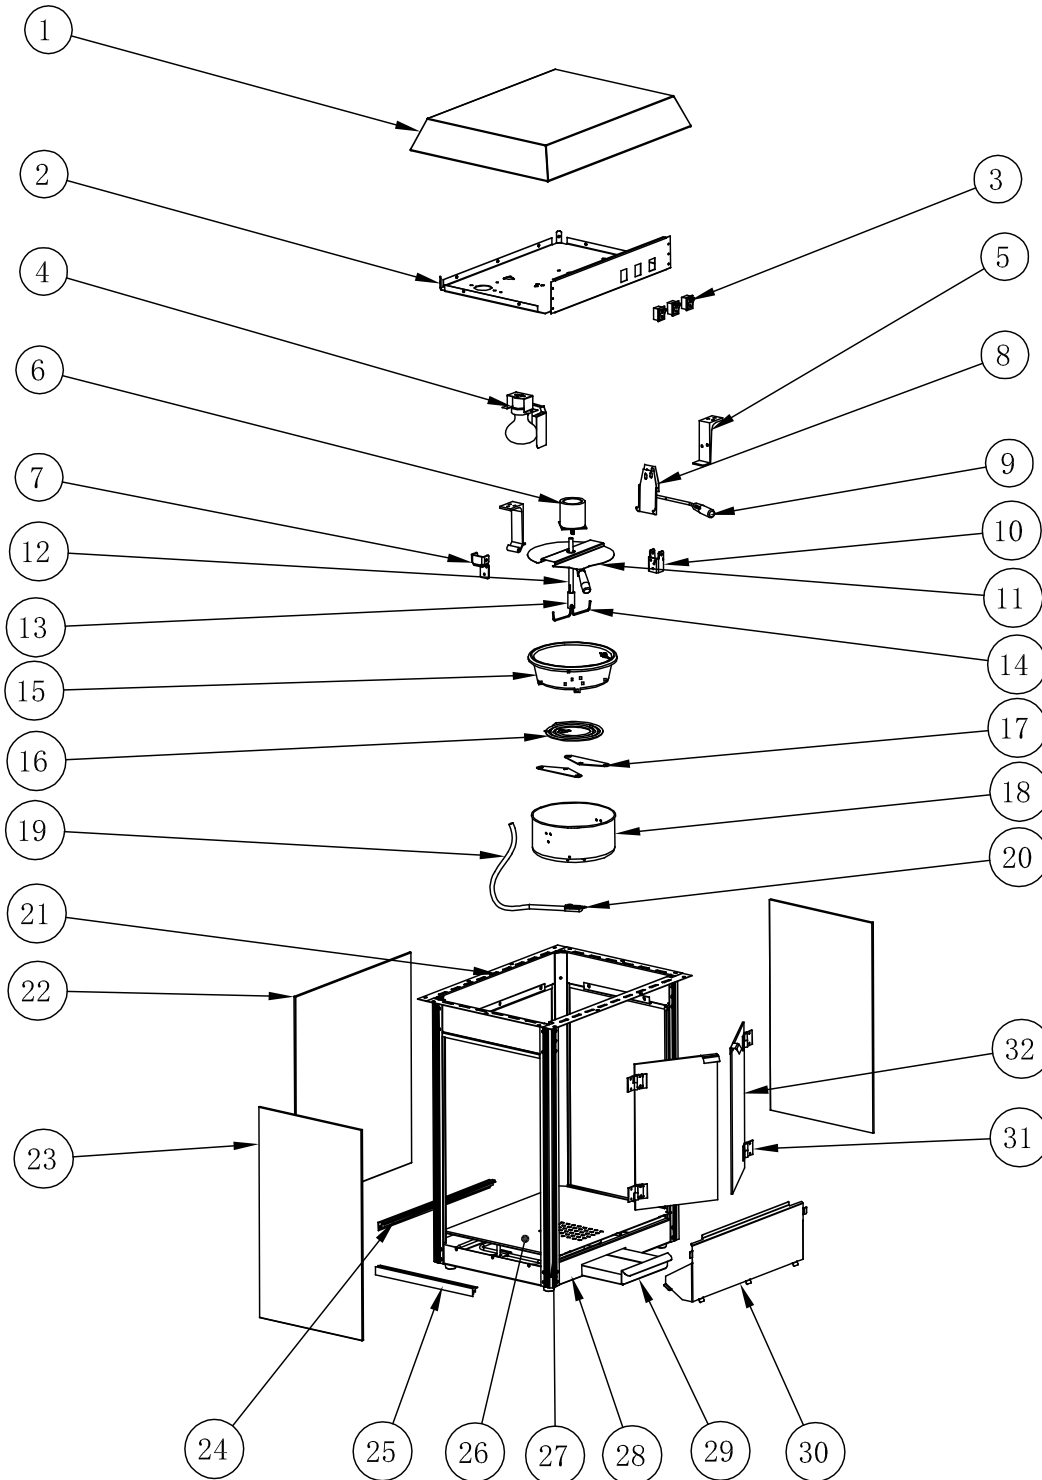

# Parts Breakdown

Model CE-CN-0227-R 40385

Machine

# Parts Breakdown

Model CE-CN-0227-R 40385

Trolley

# Parts Breakdown

**Model CE-CN-0227-R 40385**

**Machine**

Item No.	Description	Position	Item No.	Description	Position	Item No.	Description	Position
79107	Hood for 40385	1	79118	Stirrer Arm for 40385	12	79130	Black Glass Slot for 40385	24
79108	Upper Plate for 40385	2	79119	Stirrer Arm Assembly for 40385	13	79131	Left-Right Glass Slot for 40385	25
79109	Switch for 40385	3	79120	Stirrer Pole for 40385	14	79132	Bottom Plate for 40385	26
79110	Bulb Assembly for 40385	4	79121	Aluminum Tray for 40385	15	79133	Corner Aluminum for 40385	27
67634	110-130V 60W Light Bulb for 40385	4	23942	Heating Pipe for 40385	16	79134	Bottom Base for 40385	28
79111	Kettle Right / Left Hinge Assembly for 40385	5	79123	Cover Plate for Heating Pipe for 40385	17	79135	Kernel Tray for 40385	29
79112	Motor for 40385	6	79124	Out Kettle Shell for 40385	18	79136	Plate Under the Front Door for 40385	30
79113	Hinge Lock for 40385	7	79125	Metal Pipe for 40385	19	79137	Top Right/Bottom Left Door Hinge for 40385	31
79114	Kettle Support Plate for 40385	8	79126	Metal Pipe Holder for 40385	20	64178	Top Left/Bottom Right Door Hinge for 40385	31
79115	Handle for 40385	9	79127	Support Plate for 40385	21	79138	Front Door Right for 40385	32
79116	Kettle Lock for 40385	10	79128	Back Glass for 40385	22	64177	Front Door Left for 40385	32
79117	Kettle Lid for 40385	11	79129	Left-Right Glass for 40385	23			