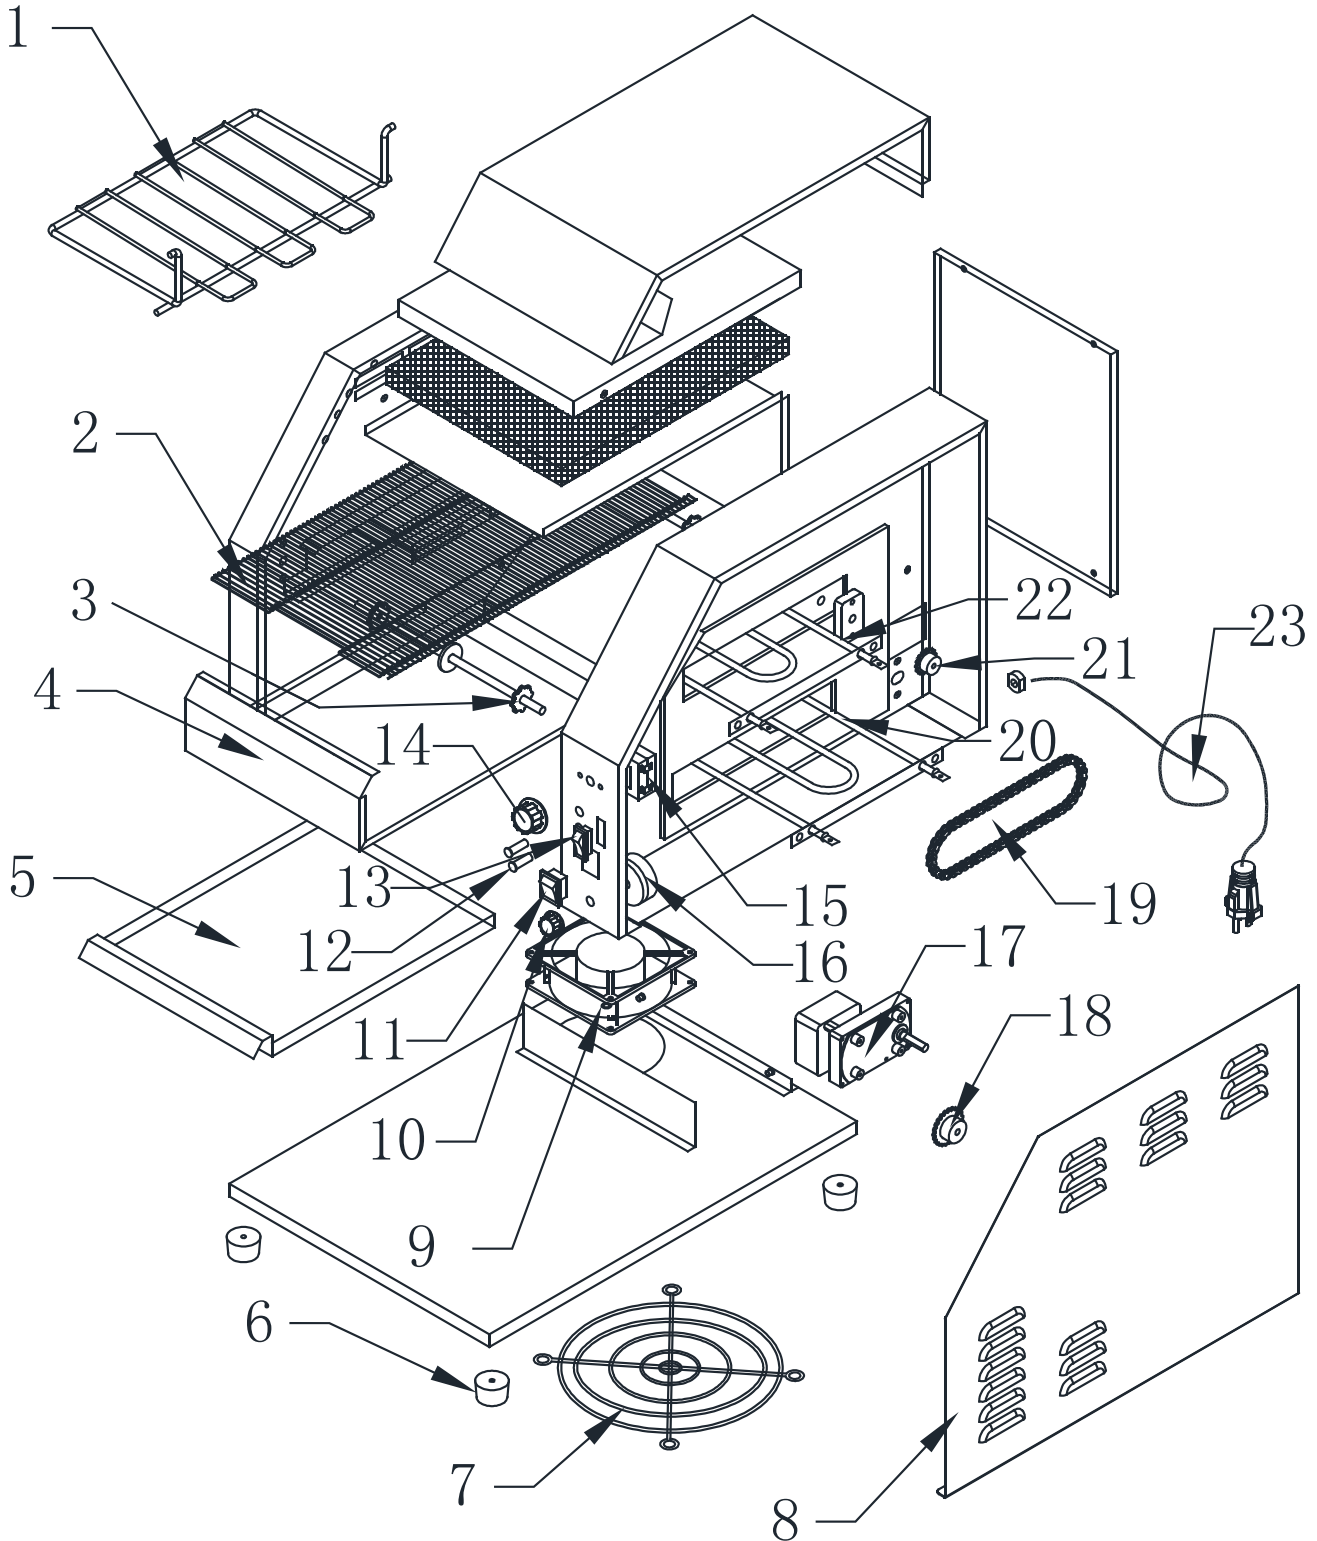

Parts Breakdown

Model CE-CN-0254-T 19938

Parts Breakdown

Model CE-CN-0254-T [19938](#)

Item No.	Description	Position	Item No.	Description	Position	Item No.	Description	Position
66601	Grilling for 19938	1	66607	Left Side Plate for 19938	8	20295	Speed Control for 19938	16
66602	Conveyor Belt for 19938	2	20303	Fan for 19938	9	20297	Motor for 19938	17
66603	Bearing for 19938	3	66612	Knob of Speed Control for 19938	10	66608	Top Gear 2-23 for 19938	18
66604	Top Tray for 19938	4	20351	On/Off Switch for 19938	11	66609	Chain for 19938	19
20304	Bottom Tray for 19938	5	20293	Indicator Light for 19938	12	66610	Bottom Element for 19938	20
20300	Foot for 19938	6	20296	Choice Switch for 19938	13	66611	Bottom Gear for 19938	21
66605	Fan Protector for 19938	7	66613	Knob of Thermostat for 19938	14	20298	Element Top for 19938	22
66606	Right Side Plate for 19938	8	20292	Thermostat for 19938	15	20299	Plug and Lead for 19938	23