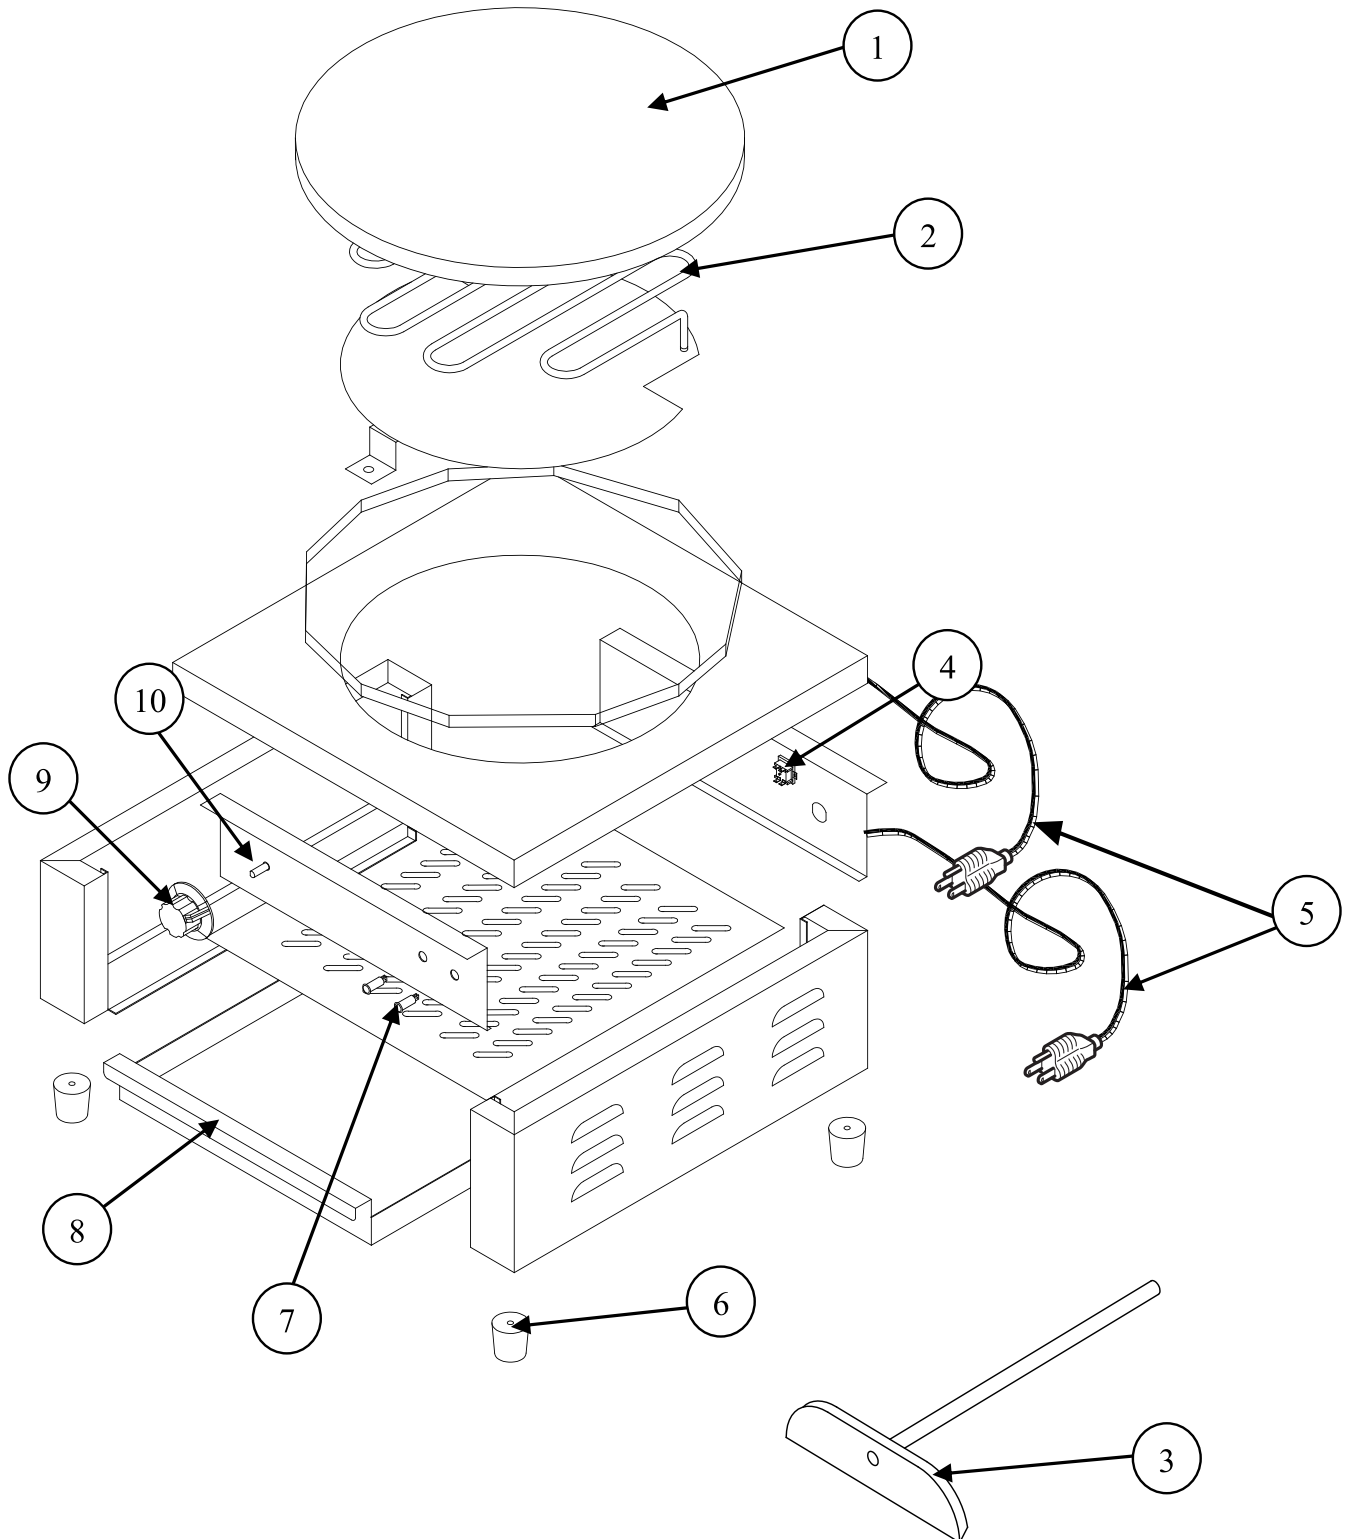

# Parts Breakdown

Model CE-CN-0397 23571

# Parts Breakdown

---

## Model CE-CN-0397 23571

Item No.	Description	Position	Item No.	Description	Position	Item No.	Description	Position
31071	Grilling Plate for 23571	1	31075	Plug and Lead for 23571	5	31079	Dial for 23571	9
31072	Element for 23571	2	31076	Foot for 23571	6	<a href="#">20347</a>	Thermostat for 23571	10
31073	Stainless Steel Spreader for 23571	3	31077	Indicator Light for 23571	7			
<a href="#">20319</a>	Thermal Cut Out for 23571	4	31078	Tray for 23571	8			