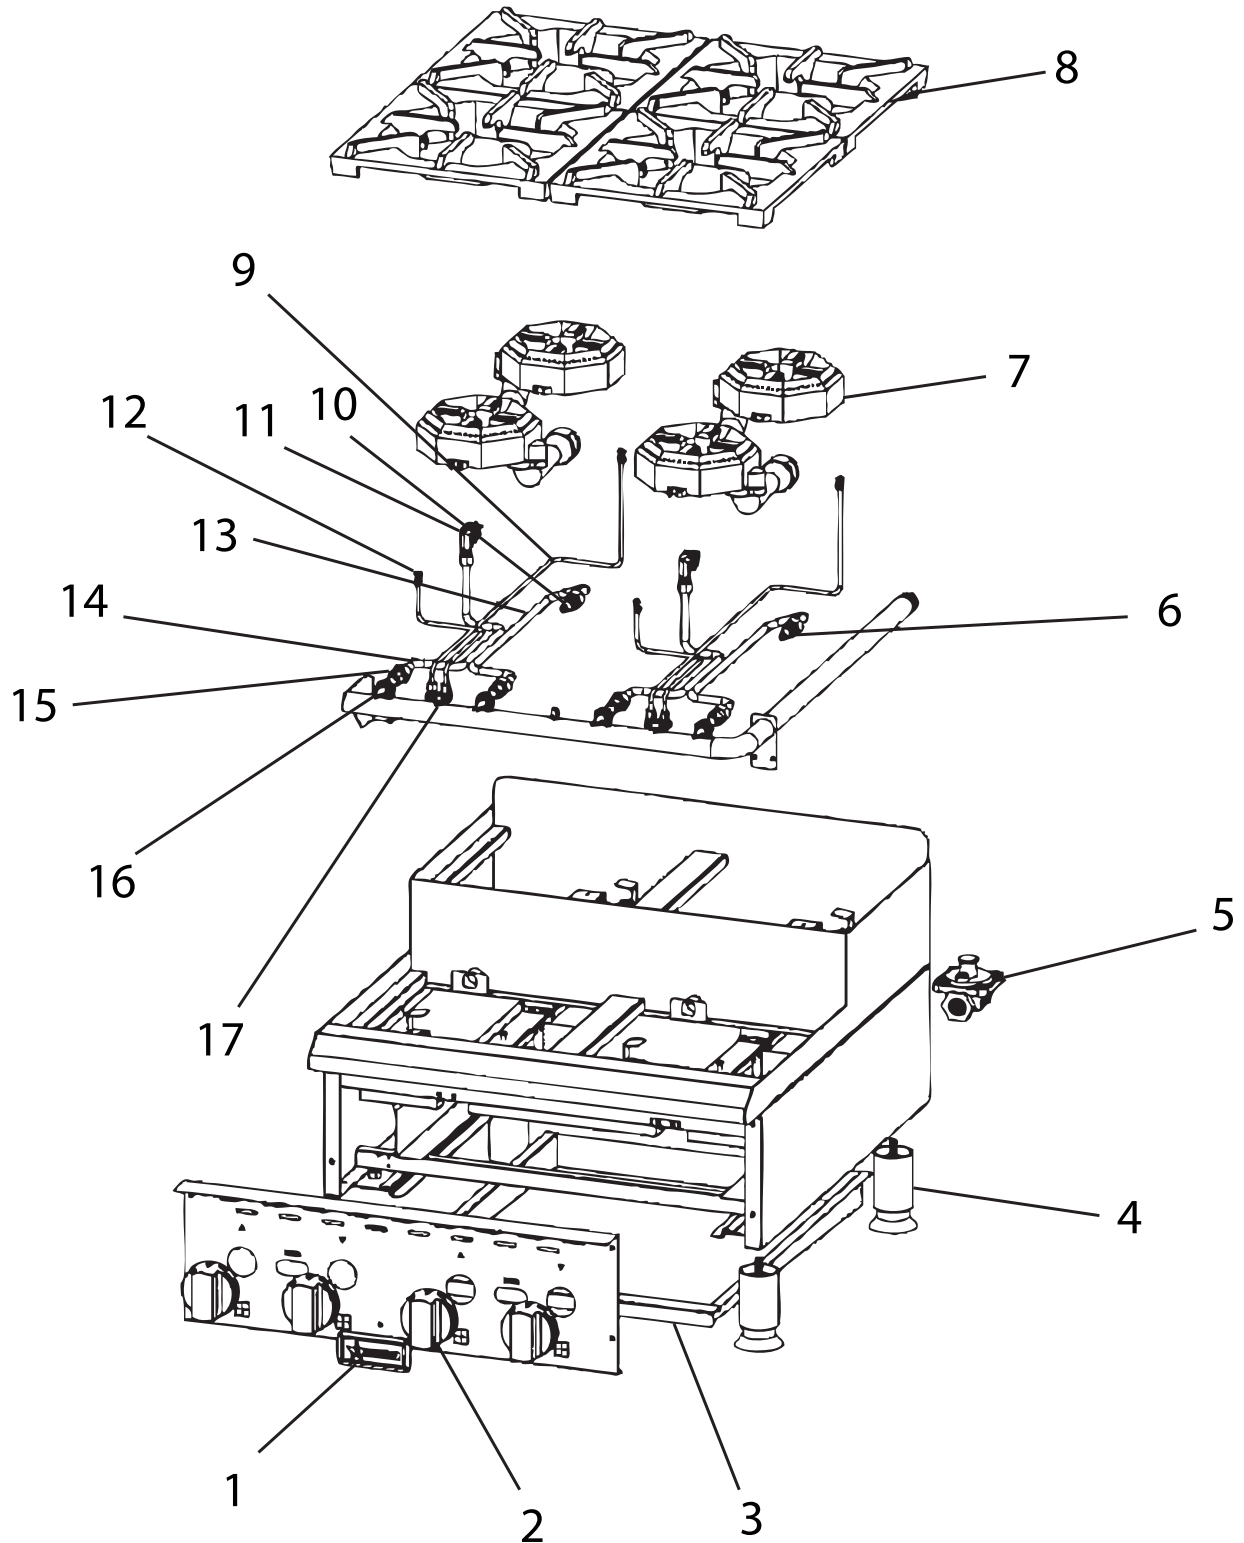

# Parts Breakdown

Model CE-CN-0636-S 44200

# Parts Breakdown

---

## Model CE-CN-0636-S 44200

Item No.	Description	Position	Item No.	Description	Position	Item No.	Description	Position
43313	Brand for 44200	1	73106	Burner for 44200	7	73110	Main Gas Pipe Front for 44200	13
43309	Dial for 44200	2	73107	Trivet for 44200	8	73111	Main Gas Pipe Rear for 44200	14
72425	Tray for 44200	3	73108	Back Pipe of Pilot Assembly for 44200	9	63535	Valve Connection for 44200	15
72410	Foot for 44200	4	63533	Orifice Connection-Rear for 44200	10	73113	Pilot Valve for 44200	16
73104	Regulator for 44200	5	63534	Orifice Connection-Front for 44200	11	73112	Valve for 44200	17
73105	Orifice 46 # NAT for 44200	6	73109	Front Pipe of Pilot Assembly for 44200	12	42963	Conversion Kits for 44200	