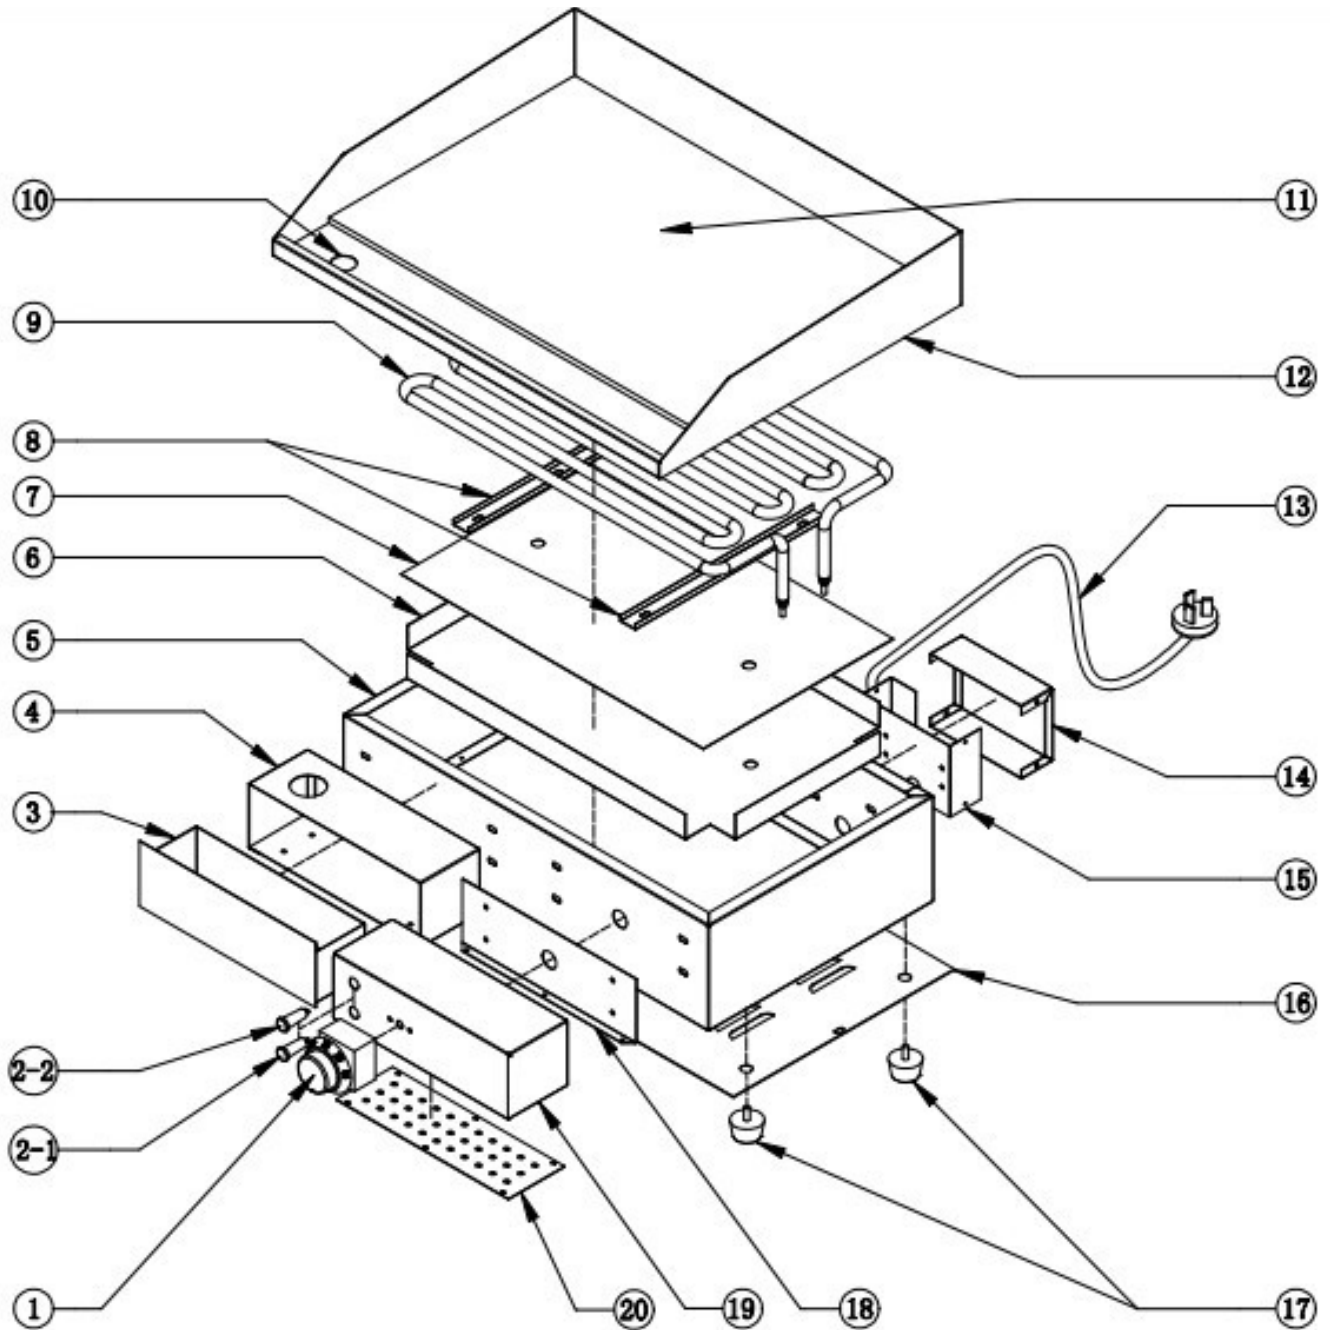

Parts Breakdown

Model CE-CN-3000 34869

Parts Breakdown

Model CE-CN-3000 34869

Item No.	Description	Position	Item No.	Description	Position	Item No.	Description	Position
39774	Thermostat for 34869	1	40038	Heater Cover for 34869	7	40045	Bottom Cover for 34869	16
44718	Power Indicator (Green) for 34869	2-1	40039	Heater Fixed Stick for 34869	8	40046	Rubber Feet for 34869	17
40033	Power Indicator (Yellow) for 34869	2-2	40040	Heater for 34869	9	40047	Control Box Inner Cover for 34869	18
39812	Grease Tray for 34869	3	40041	Heating Plate Assembly for 34869	10 - 12	40048	Control Box for 34869	19
40035	Grease Tray Support for 34869	4	40042	Power Cord for 34869	13	40049	Control Box Bottom Cover for 34869	20
40036	Frame for 34869	5	40043	Terminal Box Cover for 34869	14			
40037	Insulation Cover for 34869	6	40044	Terminal Box for 34869	15			