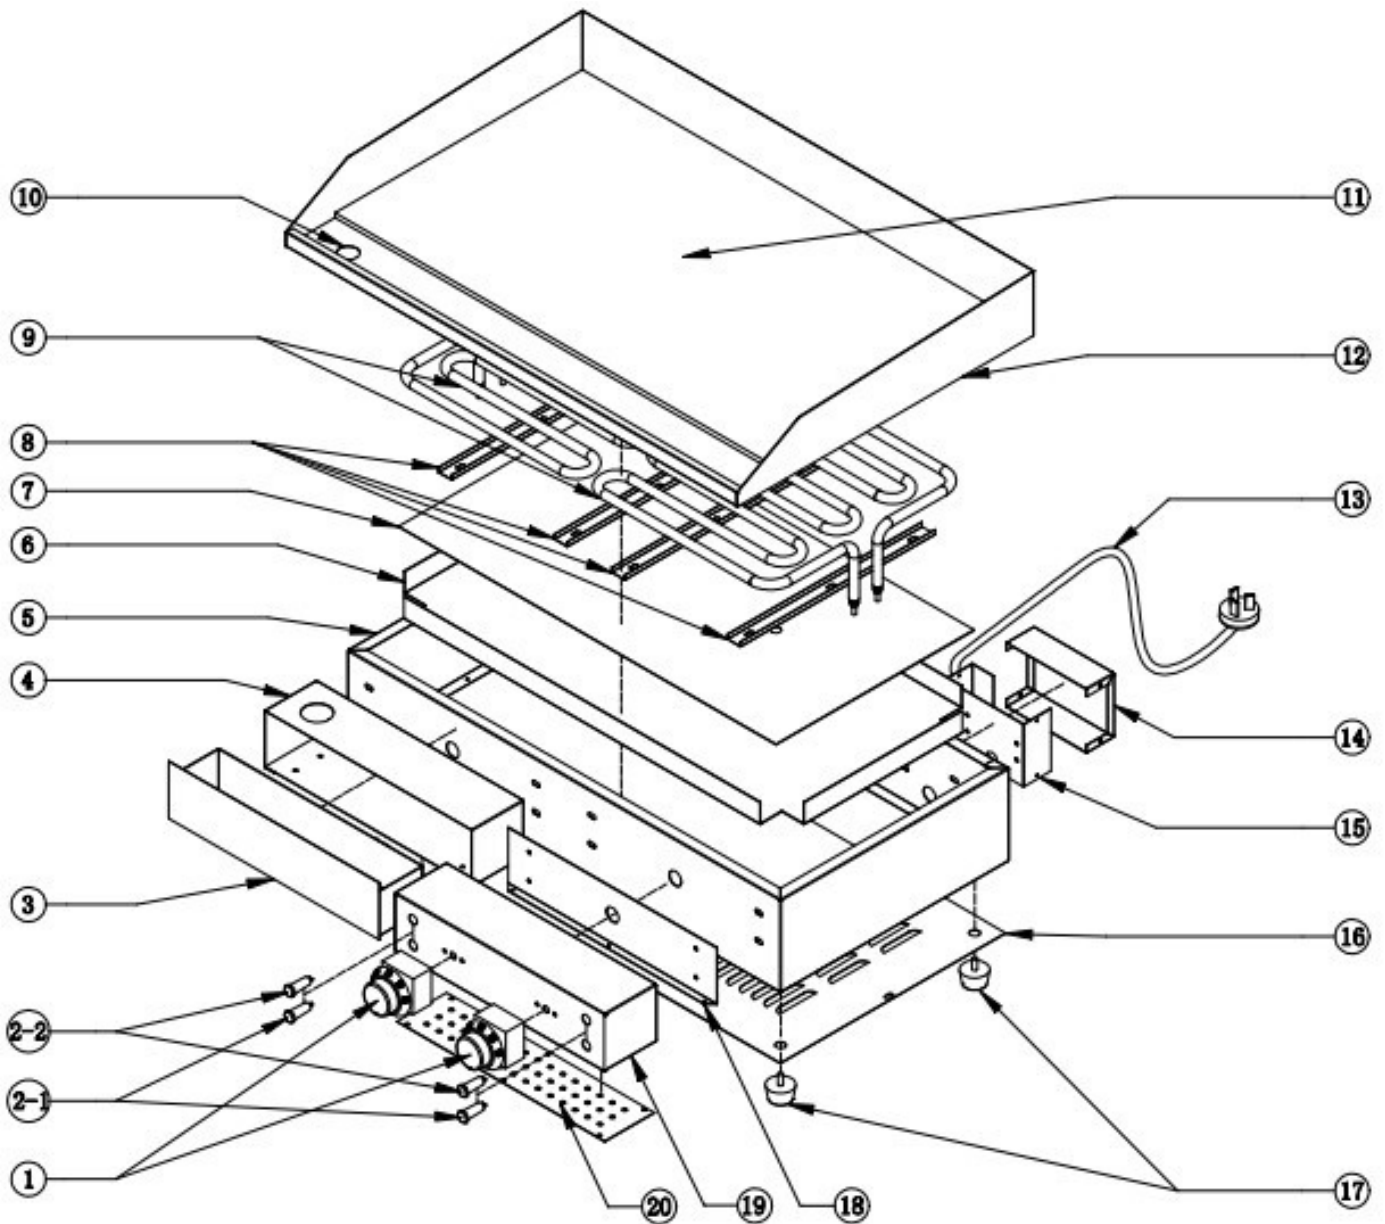

# Parts Breakdown

Model CE-CN-4400 34870

# Parts Breakdown

---

## Model CE-CN-4400 34870

Item No.	Description	Position	Item No.	Description	Position	Item No.	Description	Position
39774	Thermostat for 34870	1	40052	Insulation Cover for 34870	6	40044	Terminal Box for 34870	15
44718	Power Indicator (Green) for 34870	2-1	40053	Heater Cover for 34870	7	40056	Bottom Cover for 34870	16
40033	Power Indicator (Yellow) for 34870	2-2	40054	Heater Fixed Stick for 34870	8	40046	Rubber Feet for 34870	17
39813	Grease Tray for 34870	3	39852	Heater for 34870	9	40057	Control Box Inner Cover for 34870	18
40050	Grease Tray Support for 34870	4	40055	Heating Plate Assembly for 34870	10 - 12	40058	Control Box for 34870	19
40051	Frame for 34870	5	40043	Terminal Box Cover for 34870	14	40059	Control Box Bottom Cover for 34870	20