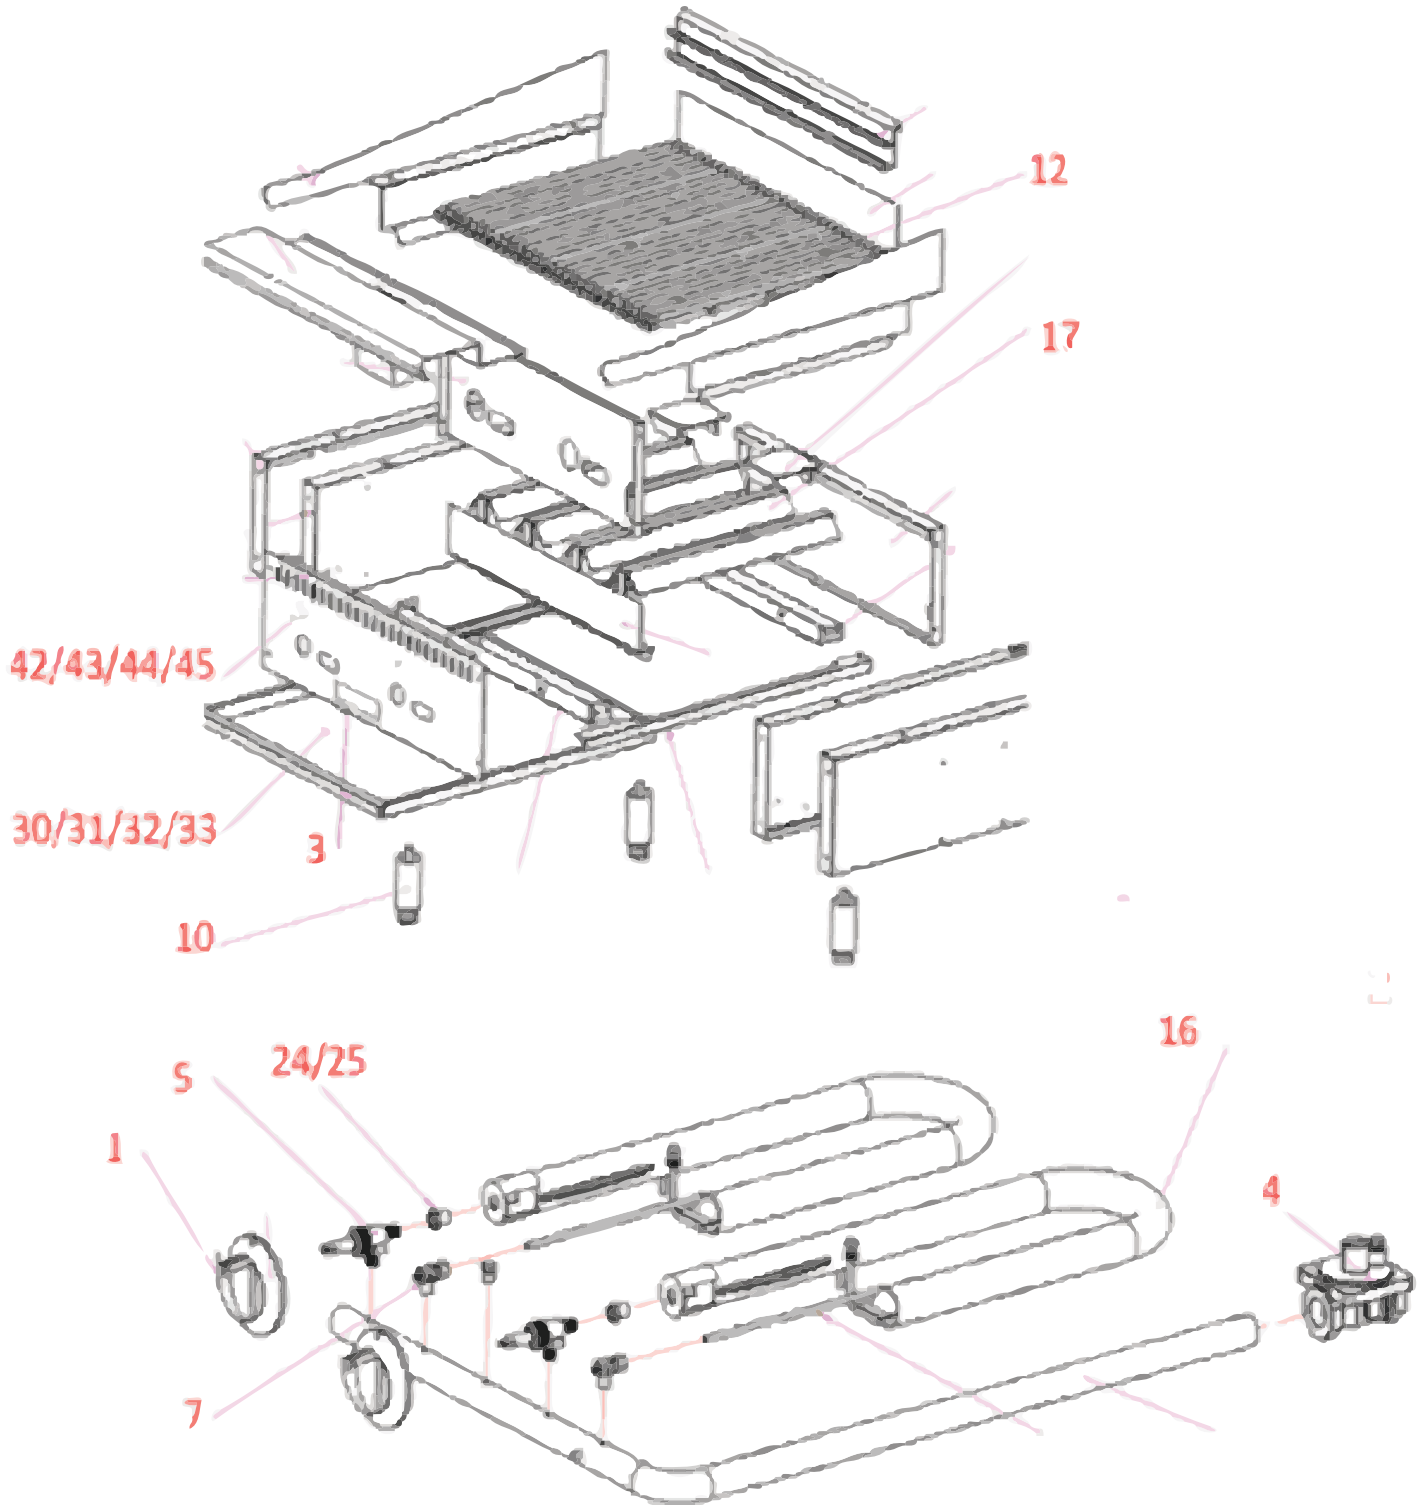

Parts Breakdown

Model CE-CN-CB12-M 47376

Parts Breakdown

Model CE-CN-CB12-M 47376

| Item No. | Description | Position | Item No. | Description | Position | Item No. | Description | Position |
|----------|----------------------------|----------|----------|---|----------|----------|---|----------|
| AI779 | Knob for 47376 | 1 | AI752 | 4" Adjustable Leg for 47376 | 10 | AI783 | Orifice (Charbroiler, Nat Gas) for 47376 | 24 |
| AI780 | Nameplate for 47376 | 3 | AI781 | Grate - Charbroiler for 47376 | 12 | AI784 | Orifice (Charbroiler, LP Gas) for 47376 | 25 |
| AI750 | Regulator 4"/10" for 47376 | 4 | AI753 | "U" Burner - Griddle & C Broiler for 47376 | 16 | AI785 | Drop Pan for 12 Charbroiler & Hot Plate for 47376 | 30 |
| AI767 | Manual Gas Valve for 47376 | 5 | AI782 | Stainless Steel Radiant - Charbroiler for 47376 | 17 | AI786 | Front Panel - 12" Charbroiler for 47376 | 42 |