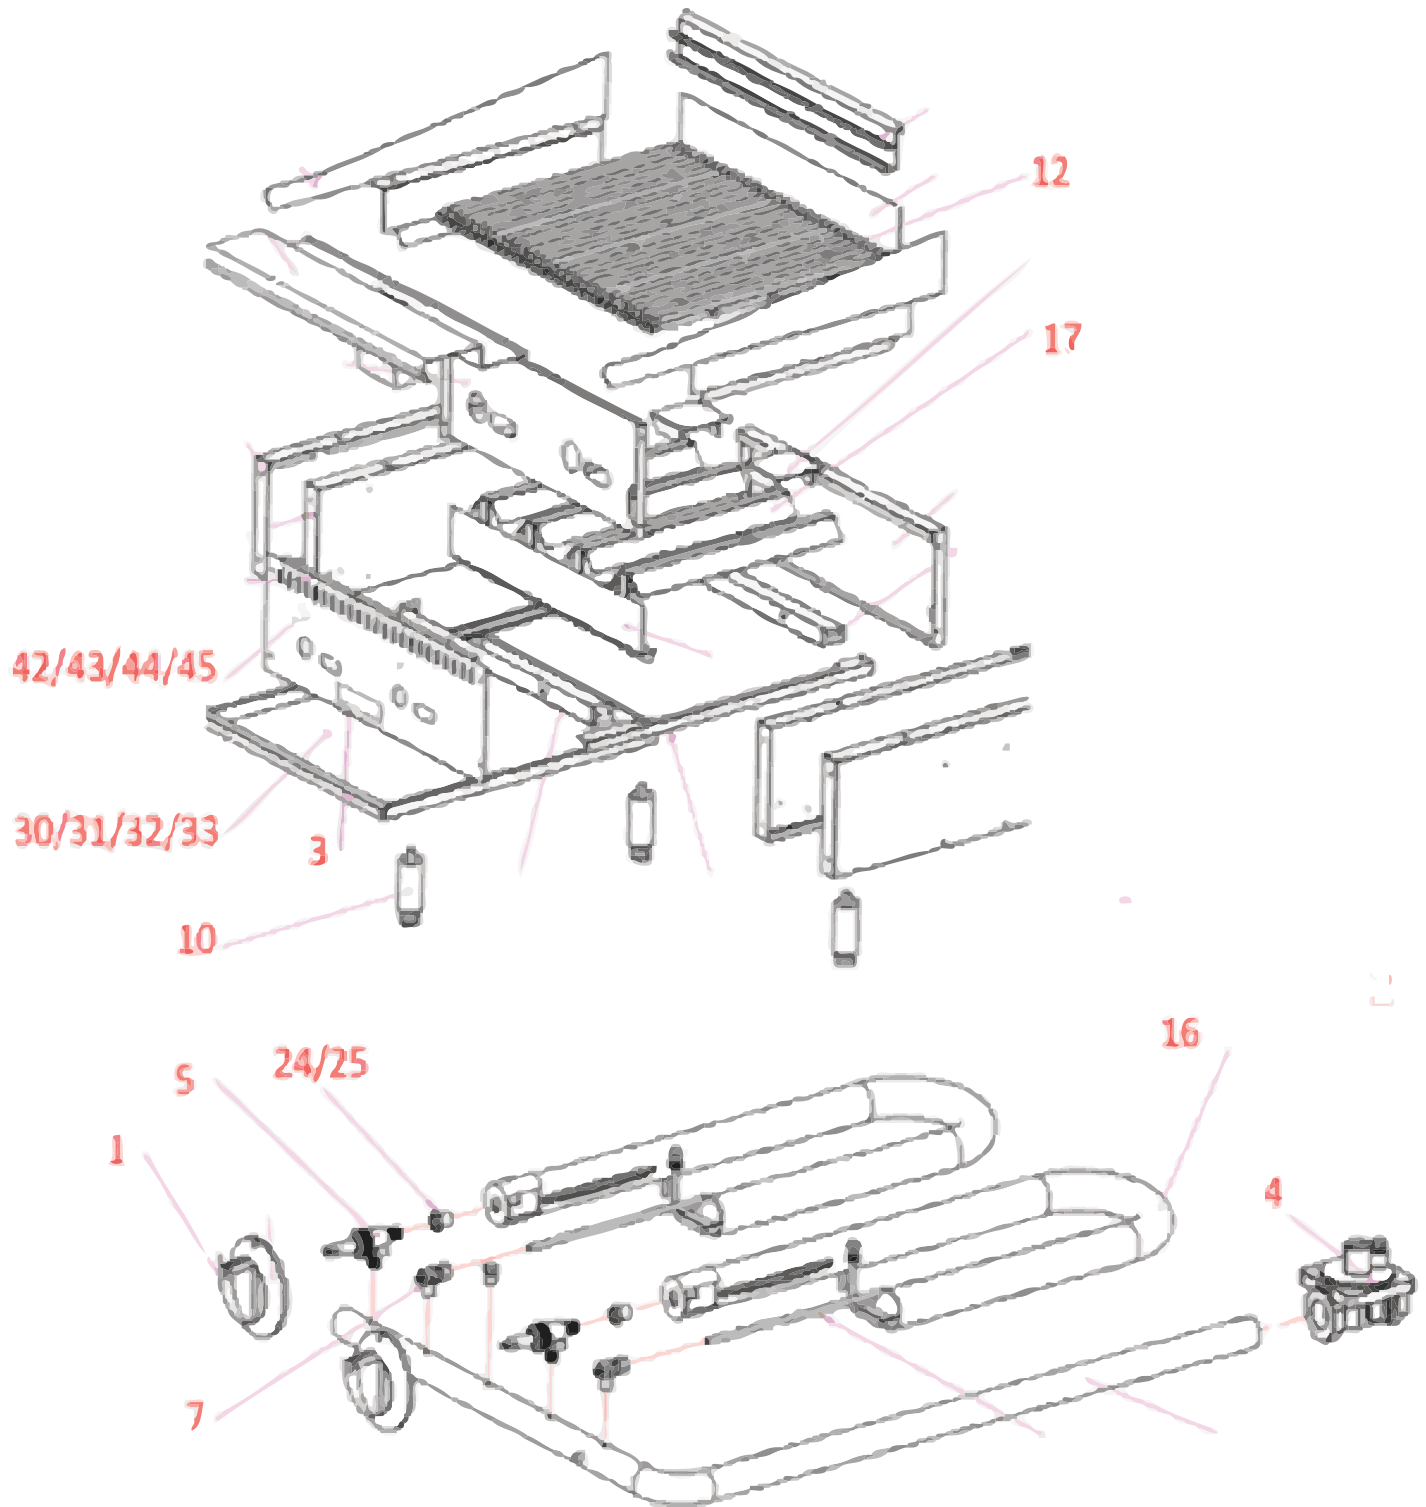

# Parts Breakdown

Model CE-CN-CB24-M 47377

# Parts Breakdown

---

## Model CE-CN-CB24-M 47377

Item No.	Description	Position	Item No.	Description	Position	Item No.	Description	Position
AI787	Knob for 47377	1	AI752	4" Adjustable Leg for 47377	10	AI783	Orifice (Charbroiler, Nat Gas) for 47377	24
AI788	Nameplate for 47377	3	AI781	Grate - Charbroiler for 47377	12	AI784	Orifice (Charbroiler, LP Gas) for 47377	25
AI750	Regulator 4"10" for 47377	4	AI753	"U" Burner - Griddle & C Broiler for 47377	16	AI789	Drop Pan for 24 Charbroiler & Hot Plate for 47377	31
AI767	Manual Gas Valve for 47377	5	AI782	Stainless Steel Radiant - Charbroiler for 47377	17	AI790	Front Panel - 24" Charbroiler for 47377	43