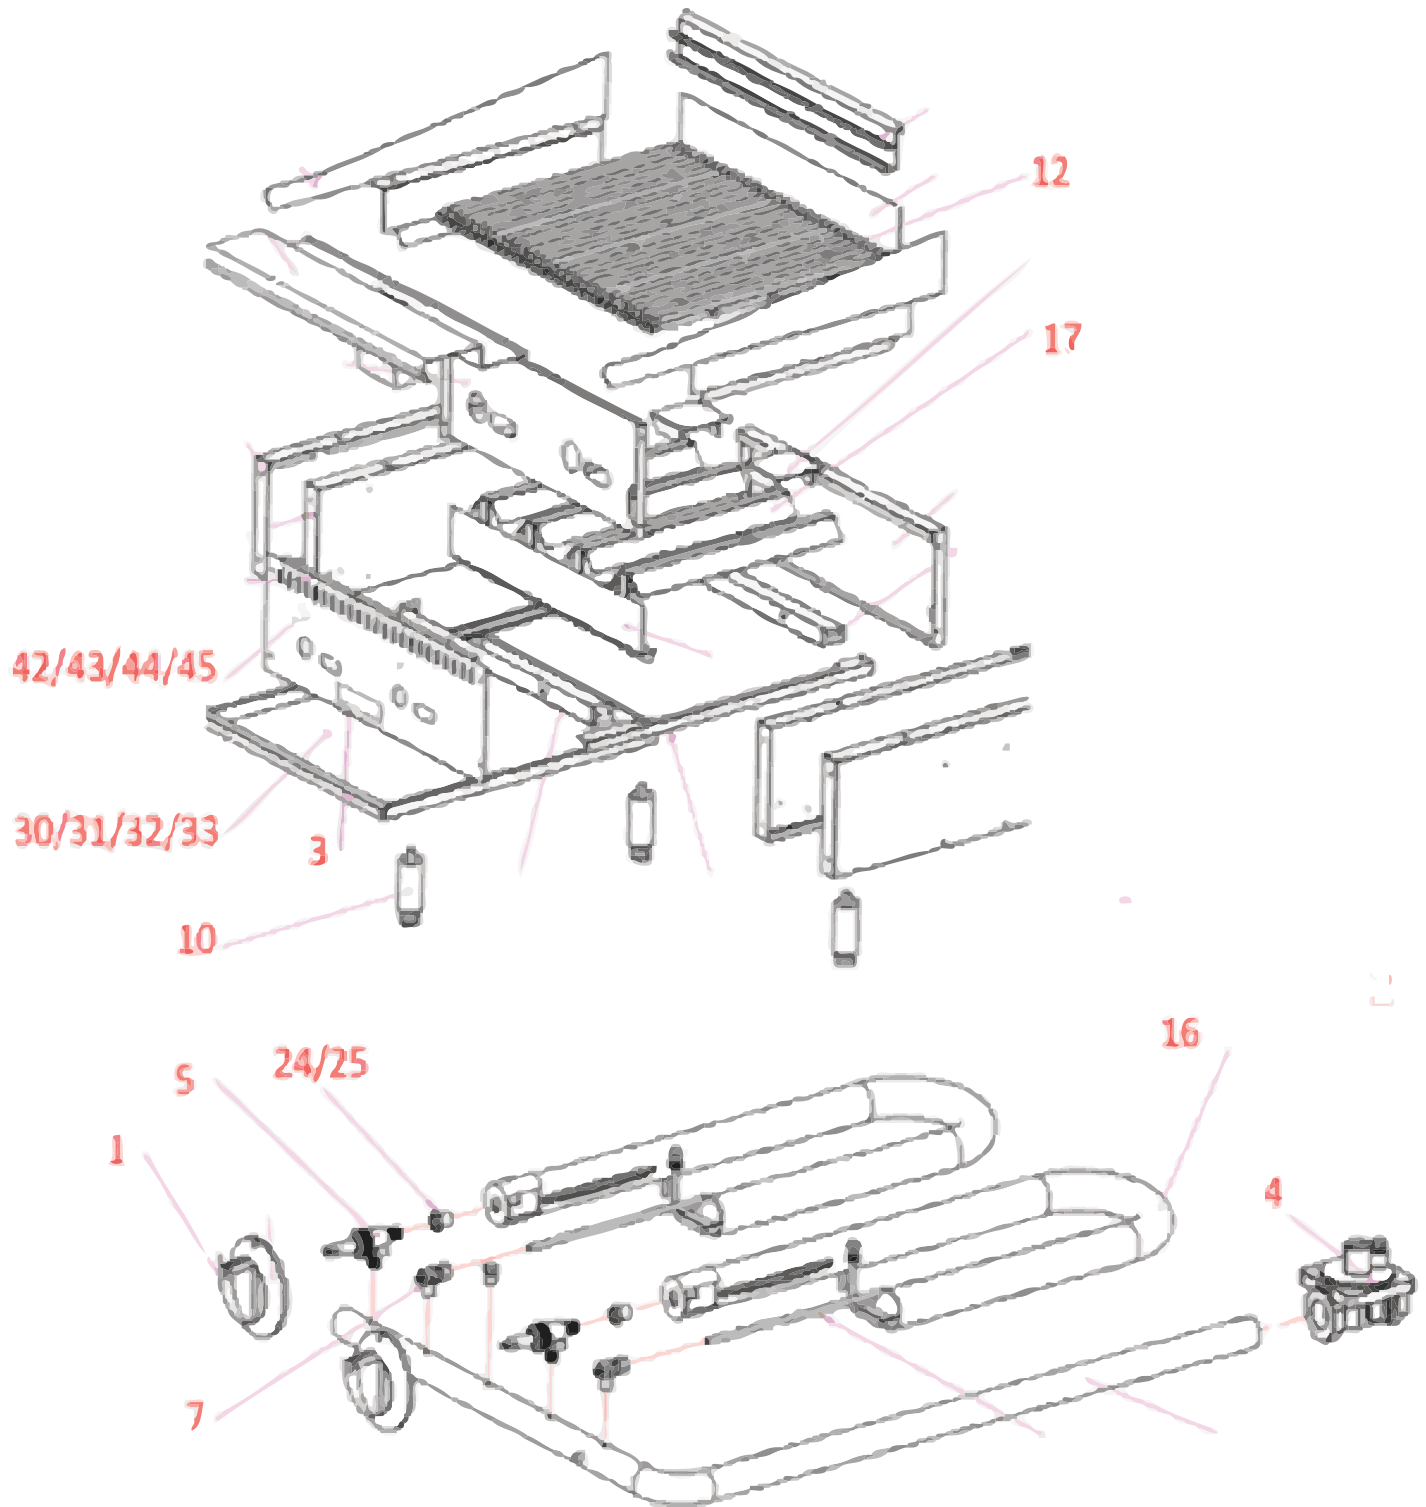

Parts Breakdown

Model CE-CN-CB36-M 47378

Parts Breakdown

Model CE-CN-CB36-M 47378

Item No.	Description	Position	Item No.	Description	Position	Item No.	Description	Position
AI791	Knob for 47378	1	AI752	4" Adjustable Leg for 47378	10	AI783	Orifice (Charbroiler, Nat Gas) for 47378	24
AI792	Nameplate for 47378	3	AI781	Grate - Charbroiler for 47378	12	AI784	Orifice (Charbroiler, LP Gas) for 47378	25
AI750	Regulator 4"/10" for 47378	4	AI753	"U" Burner - Griddle & C Broiler for 47378	16	AI793	Drop Pan for 36 Charbroiler & Hot Plate for 47378	32
AI767	Manual Gas Valve for 47378	5	AI782	Stainless Steel Radiant - Charbroiler for 47378	17	AI794	Front Panel - 36" Charbroiler for 47378	44