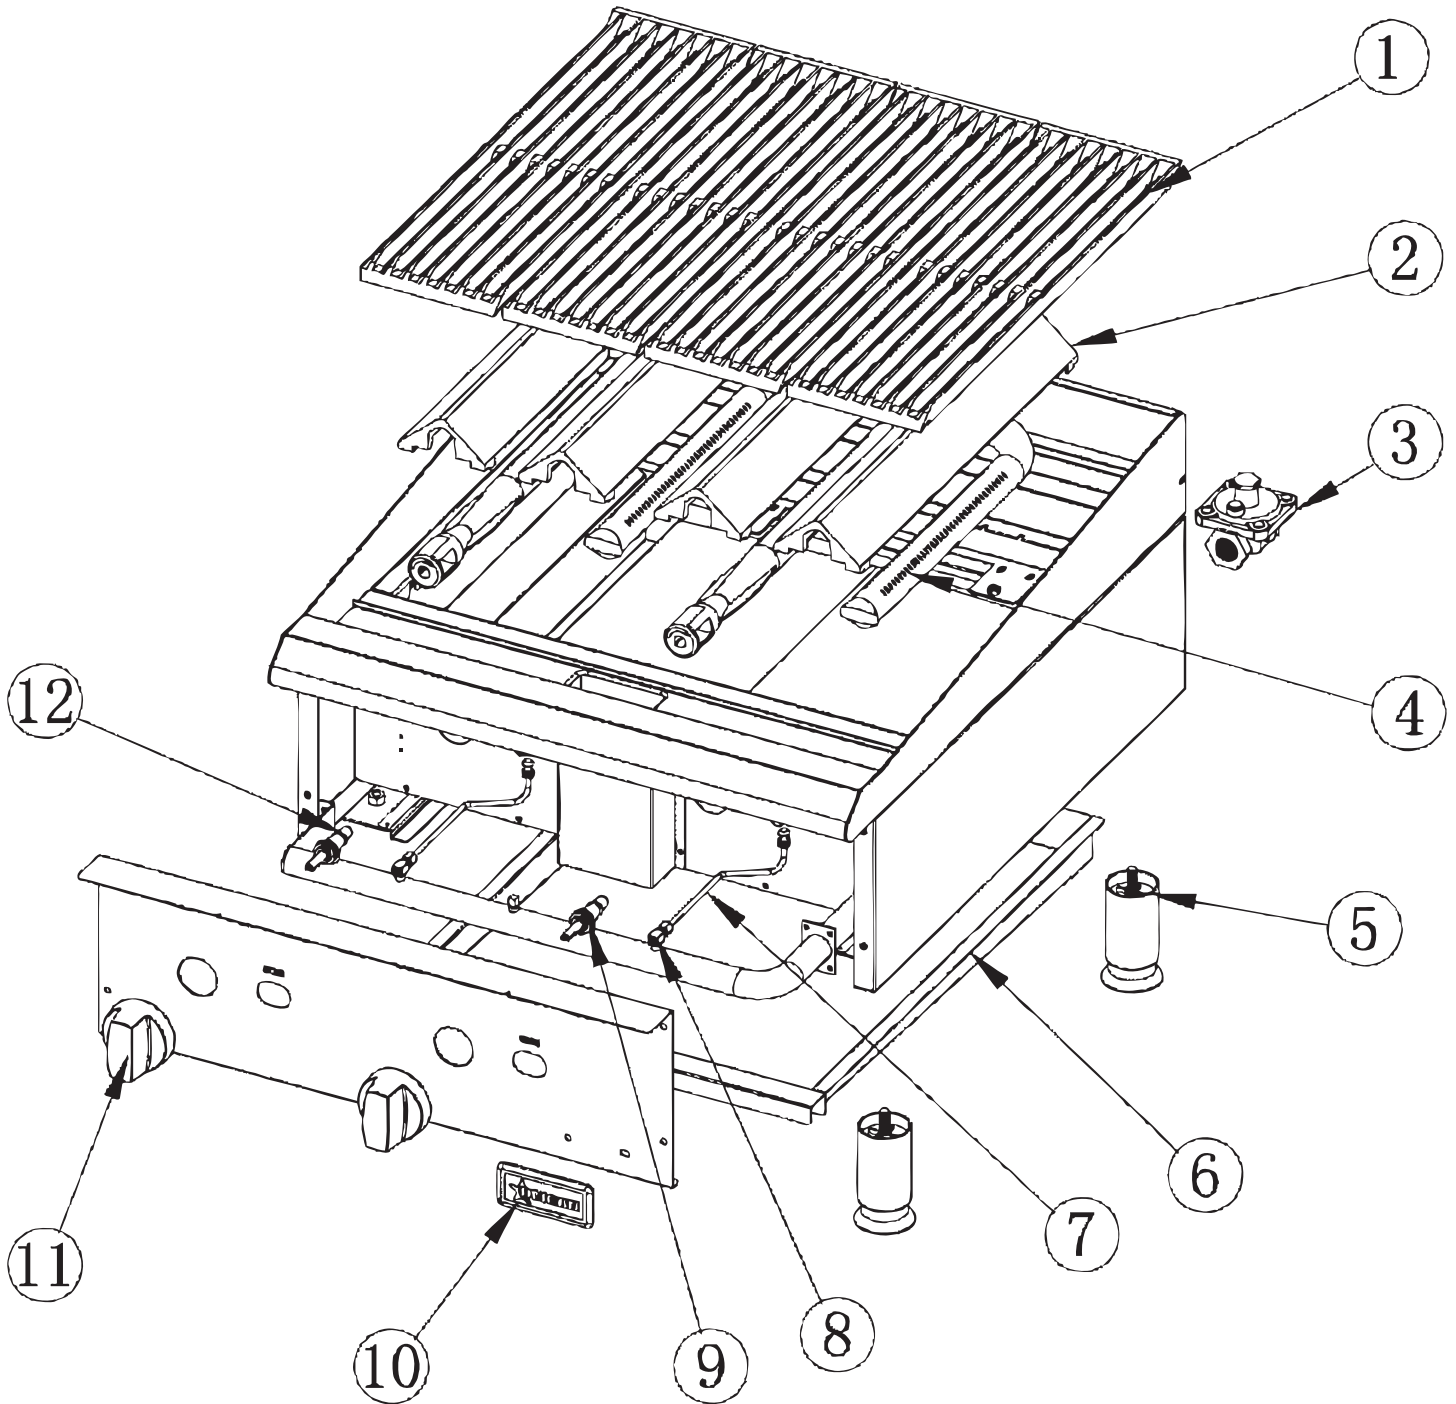

# Parts Breakdown

Model CE-CN-CBR15 43736

# Parts Breakdown

---

## Model CE-CN-CBR15 43736

Item No.	Description	Position	Item No.	Description	Position	Item No.	Description	Position
72417	Cooking Grill 3" for 43736	1	72410	Foot for 43736	5	43313	Name Badge for Omcan for 43736	10
72418	Cooking Grill 6" for 43736	1	72423	Tray for 43736	6	43489	Red Dial for Manual Control for 43736	11
72419	Tent Radiant for 43736	2	73088	Pilot Pipe for 43736	7	73091	Orifice 36 # NAT for 43736	12
72407	Regulator for 43736	3	73089	Pilot Valve for 43736	8	42964	Conversion Kits for 43736	14
73092	Burner for 43736	4	73090	Valve for 43736	9			