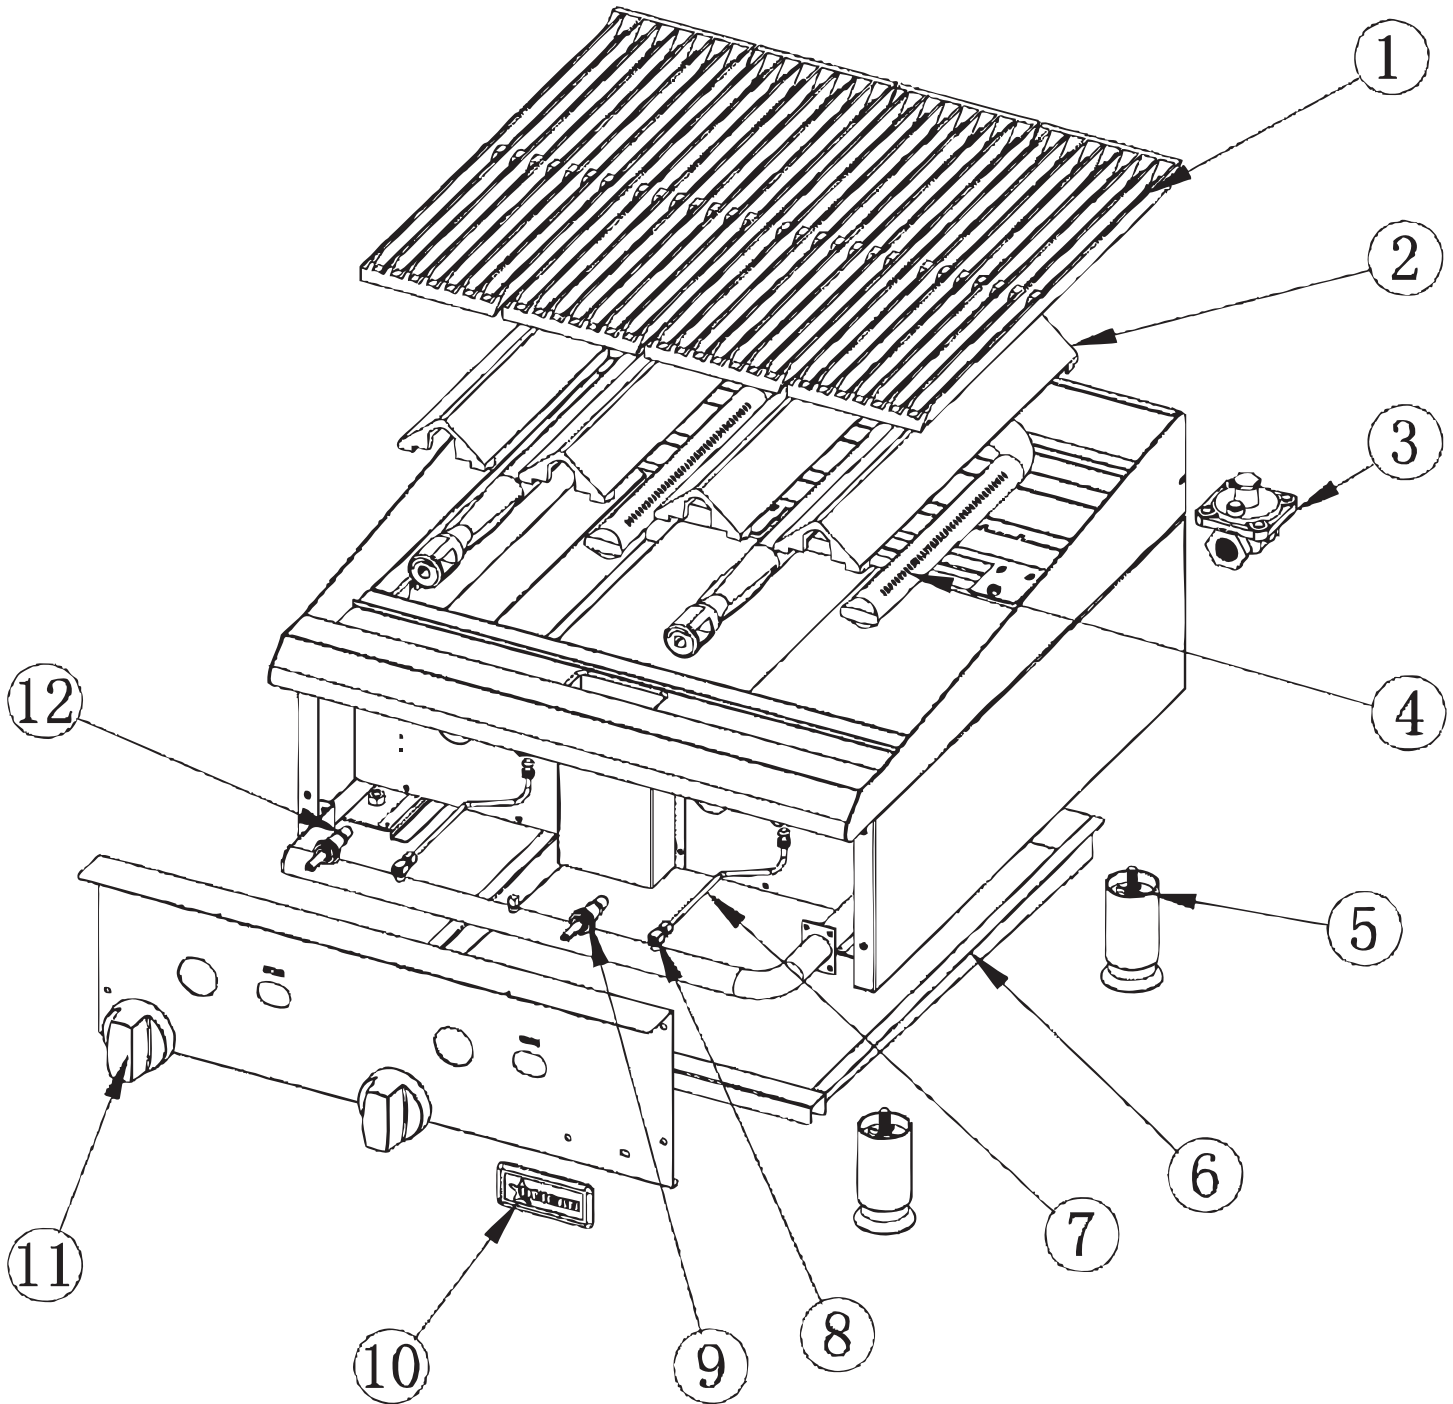

Parts Breakdown

Model CE-CN-CBR48 43729

Parts Breakdown

Model CE-CN-CBR48 43729

Item No.	Description	Position	Item No.	Description	Position	Item No.	Description	Position
72417	Cooking Grill 3" for 43729	1	72410	Foot for 43729	5	43313	Name Badge for Omcan for 43729	10
72418	Cooking Grill 6" for 43729	1	72424	Tray for 43729	6	43489	Red Dial for Manual Control for 43729	11
72419	Tent Radiant for 43729	2	73088	Pilot Pipe for 43729	7	73091	Orifice 36 # NAT for 43729	12
72407	Regulator for 43729	3	73089	Pilot Valve for 43729	8	42967	Conversion Kits for 43729	14
73092	Burner for 43729	4	73090	Valve for 43729	9			