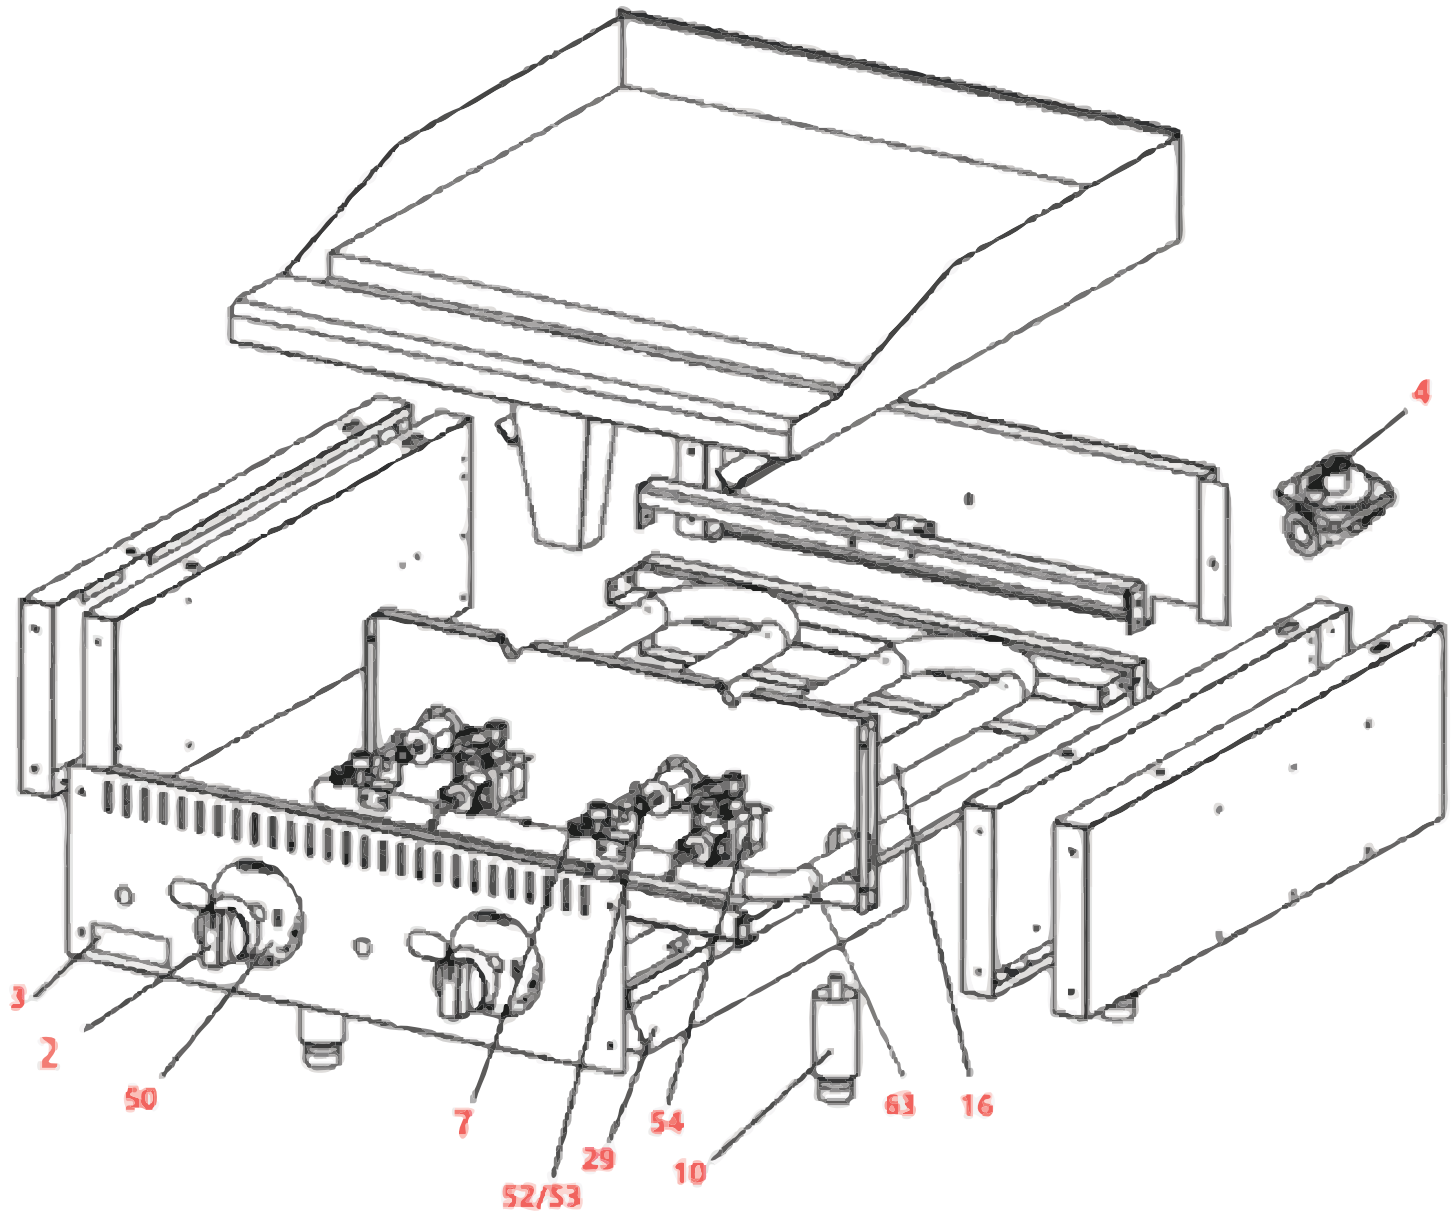

# Parts Breakdown

Model CE-CN-G24-TP 47371

# Parts Breakdown

---

## Model CE-CN-G24-TP 47371

| Item No. | Description                                | Position | Item No. | Description   | Position | Item No. | Description                                 | Position |
|----------|--|----------|----------|---|----------|----------|---|----------|
| AI748    | Knob (TP Griddle) for 47371                | 2        | AI752    | 4" Adjustable Leg for 47371                         | 10       | AI756    | Orifice-TP Griddle, Nat for 47371           | 52       |
| AI749    | Nameplate for 47371                        | 3        | AI753    | "U" Burner-Griddle & C Broiler for 47371            | 16       | AI757    | Orifice-TP Griddle, LP for 47371            | 53       |
| AI750    | Regulator 4"/10" for 47371                 | 4        | AI754    | Grease Drawer for 47371                             | 29       | AI758    | T-Stat Griddle (Pilot) Thermostat for 47371 | 54       |
| AI751    | Pilot Valve 1 to 1 (Griddle, CB) for 47371 | 7        | AI755    | Dial: 200-450F, T-Stat Griddle with Pilot for 47371 | 50       |          |   |          |