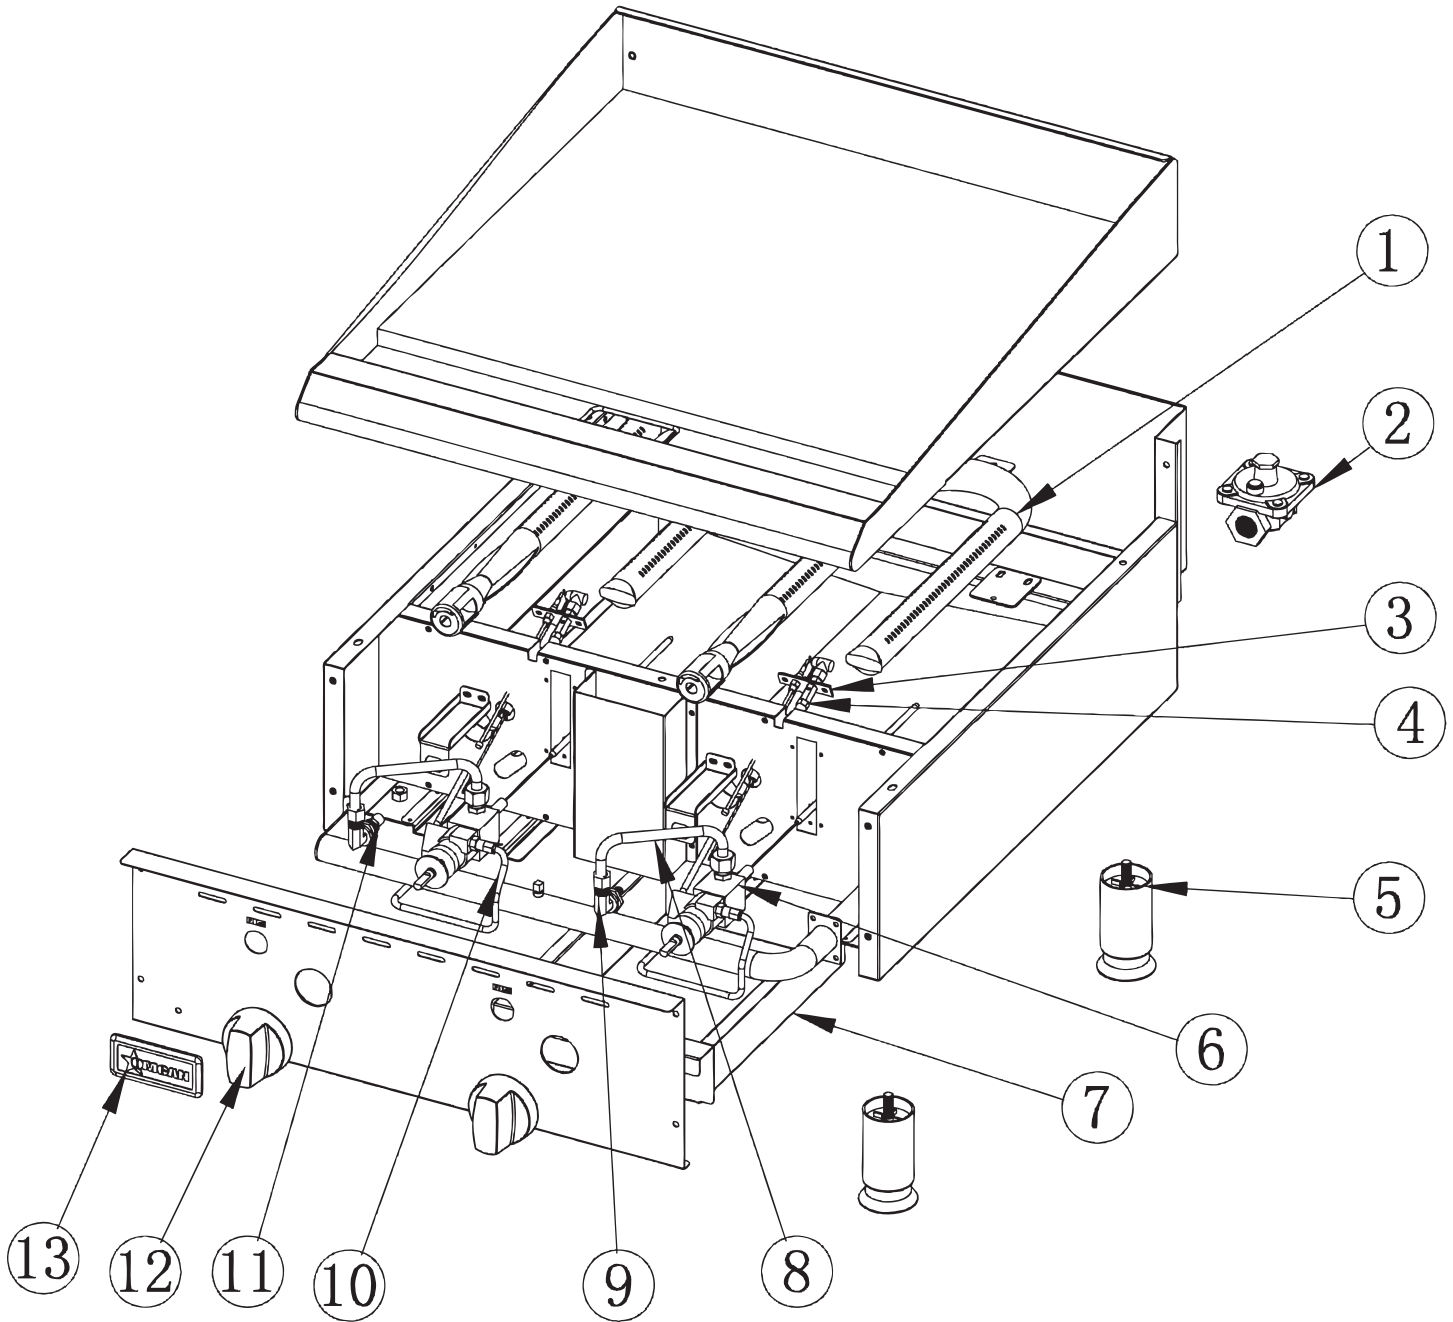

Parts Breakdown

Model CE-CN-G24TPF 43017

Parts Breakdown

Model CE-CN-G24TPF 43017

Item No.	Description	Position	Item No.	Description	Position	Item No.	Description	Position
73092	Burner for 43017	1	72411	Thermostat Valve for 43017	6	72416	Orifice 41 # NAT for 43017	11
72407	Regulator for 43017	2	72412	Tray for 43017	7	43315	Red Dial for Thermostat Control for 43017	12
72408	Flame Device System (Exclude Injector) for 43017	3	72413	Main Pipe Assy. for 43017	8	43313	Name Badge for Omcan for 43017	13
72409	ODS Injector-0.45 NAT for 43017	4	63534	Orifice Connection (Front) for 43017	9	43306	Conversion Kits for 43017	14
72410	Foot for 43017	5	72415	Pilot Pipe Assy. for 43017	10			